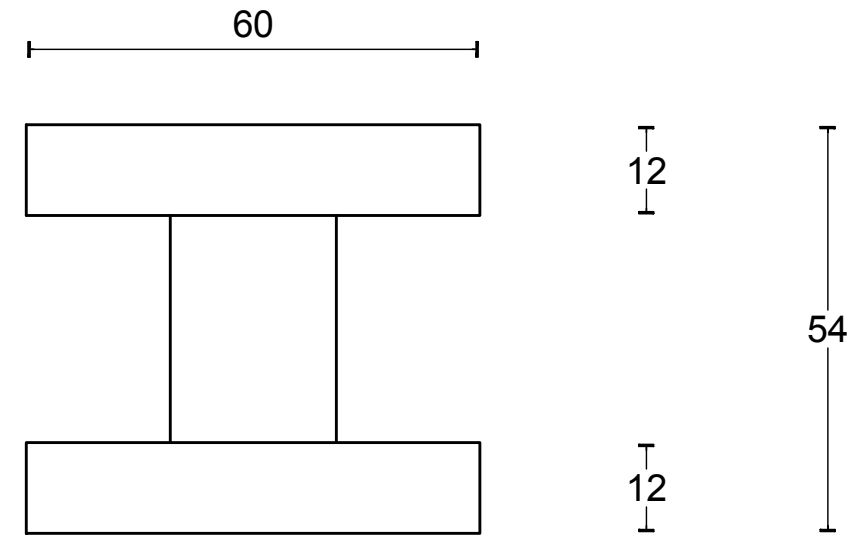

LSQ61V

solid front door knob
fixed on rose
stainless steel

<h1>FORMANI®</h1>		Part number:	
		Description:	
Doc no.:	1502K022 LSQ61V V01.dwg		A3
Drawn by:	Christian Brimbois	Creation date:	
FORMANI HOLLAND B.V. EUROPALAAN 12 6199 AB MAASTRICHT-AIRPORT NL T +31 (0)43 308 90 00 INFO@FORMANI.COM FORMANI.COM			