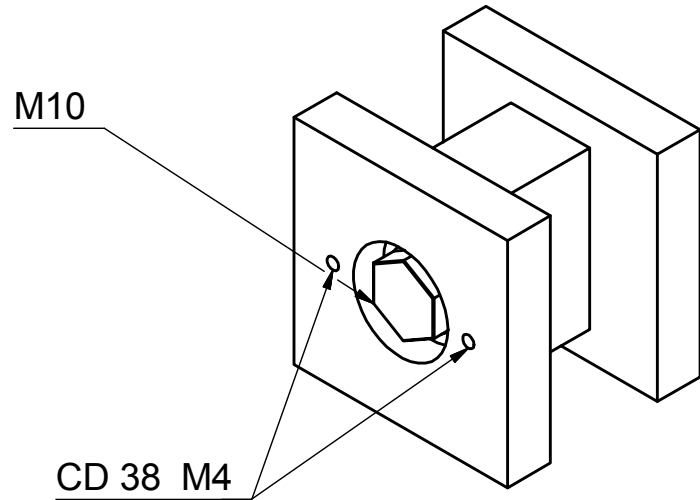

LSQ61V

solid front door knob
fixed on rose
stainless steel

<h1>FORMANI®</h1>		Part number:	
		Description:	
Doc no.:	1502K022 LSQ61V V01.dwg		A3
Drawn by:	Christian Brimbois	Creation date:	
FORMANI HOLLAND B.V. EUROPALAAN 12 6199 AB MAASTRICHT-AIRPORT NL T +31 (0)43 308 90 00 INFO@FORMANI.COM FORMANI.COM			