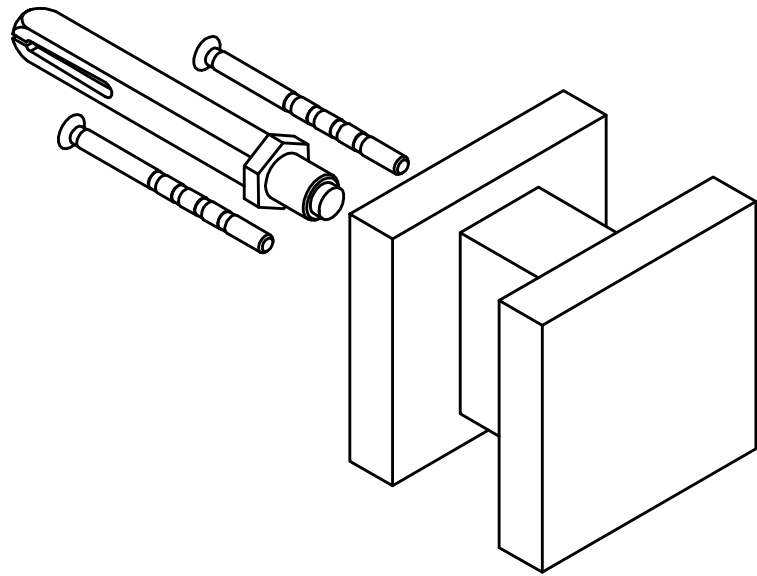

LSQ61V

solid front door knob
fixed on rose
stainless steel

<h1>FORMANI®</h1>		Part number:	
		Description:	
Doc no.:	1502K022 LSQ61V V01.dwg		A3
Drawn by:	Christian Brimbois	Creation date:	
FORMANI HOLLAND B.V. EUROPALAAN 12 6199 AB MAASTRICHT-AIRPORT NL T +31 (0)43 308 90 00 INFO@FORMANI.COM FORMANI.COM			