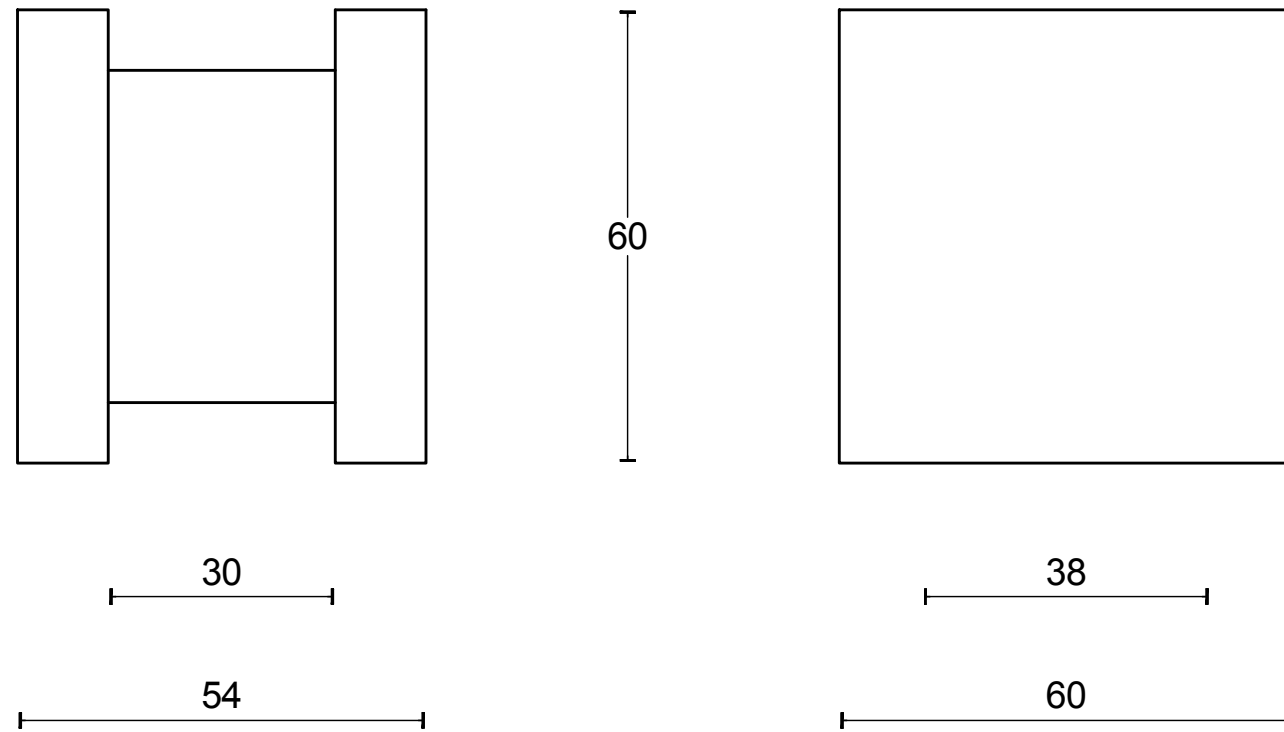

LSQ61V

solid front door knob
fixed on rose
stainless steel

<h1>FORMANI®</h1>		Part number:	
		Description:	
Doc no.:	1502K022 LSQ61V V01.dwg		A3
Drawn by:	Christian Brimbois	Creation date:	
FORMANI HOLLAND B.V. EUROPALAAN 12 6199 AB MAASTRICHT-AIRPORT NL T +31 (0)43 308 90 00 INFO@FORMANI.COM FORMANI.COM			