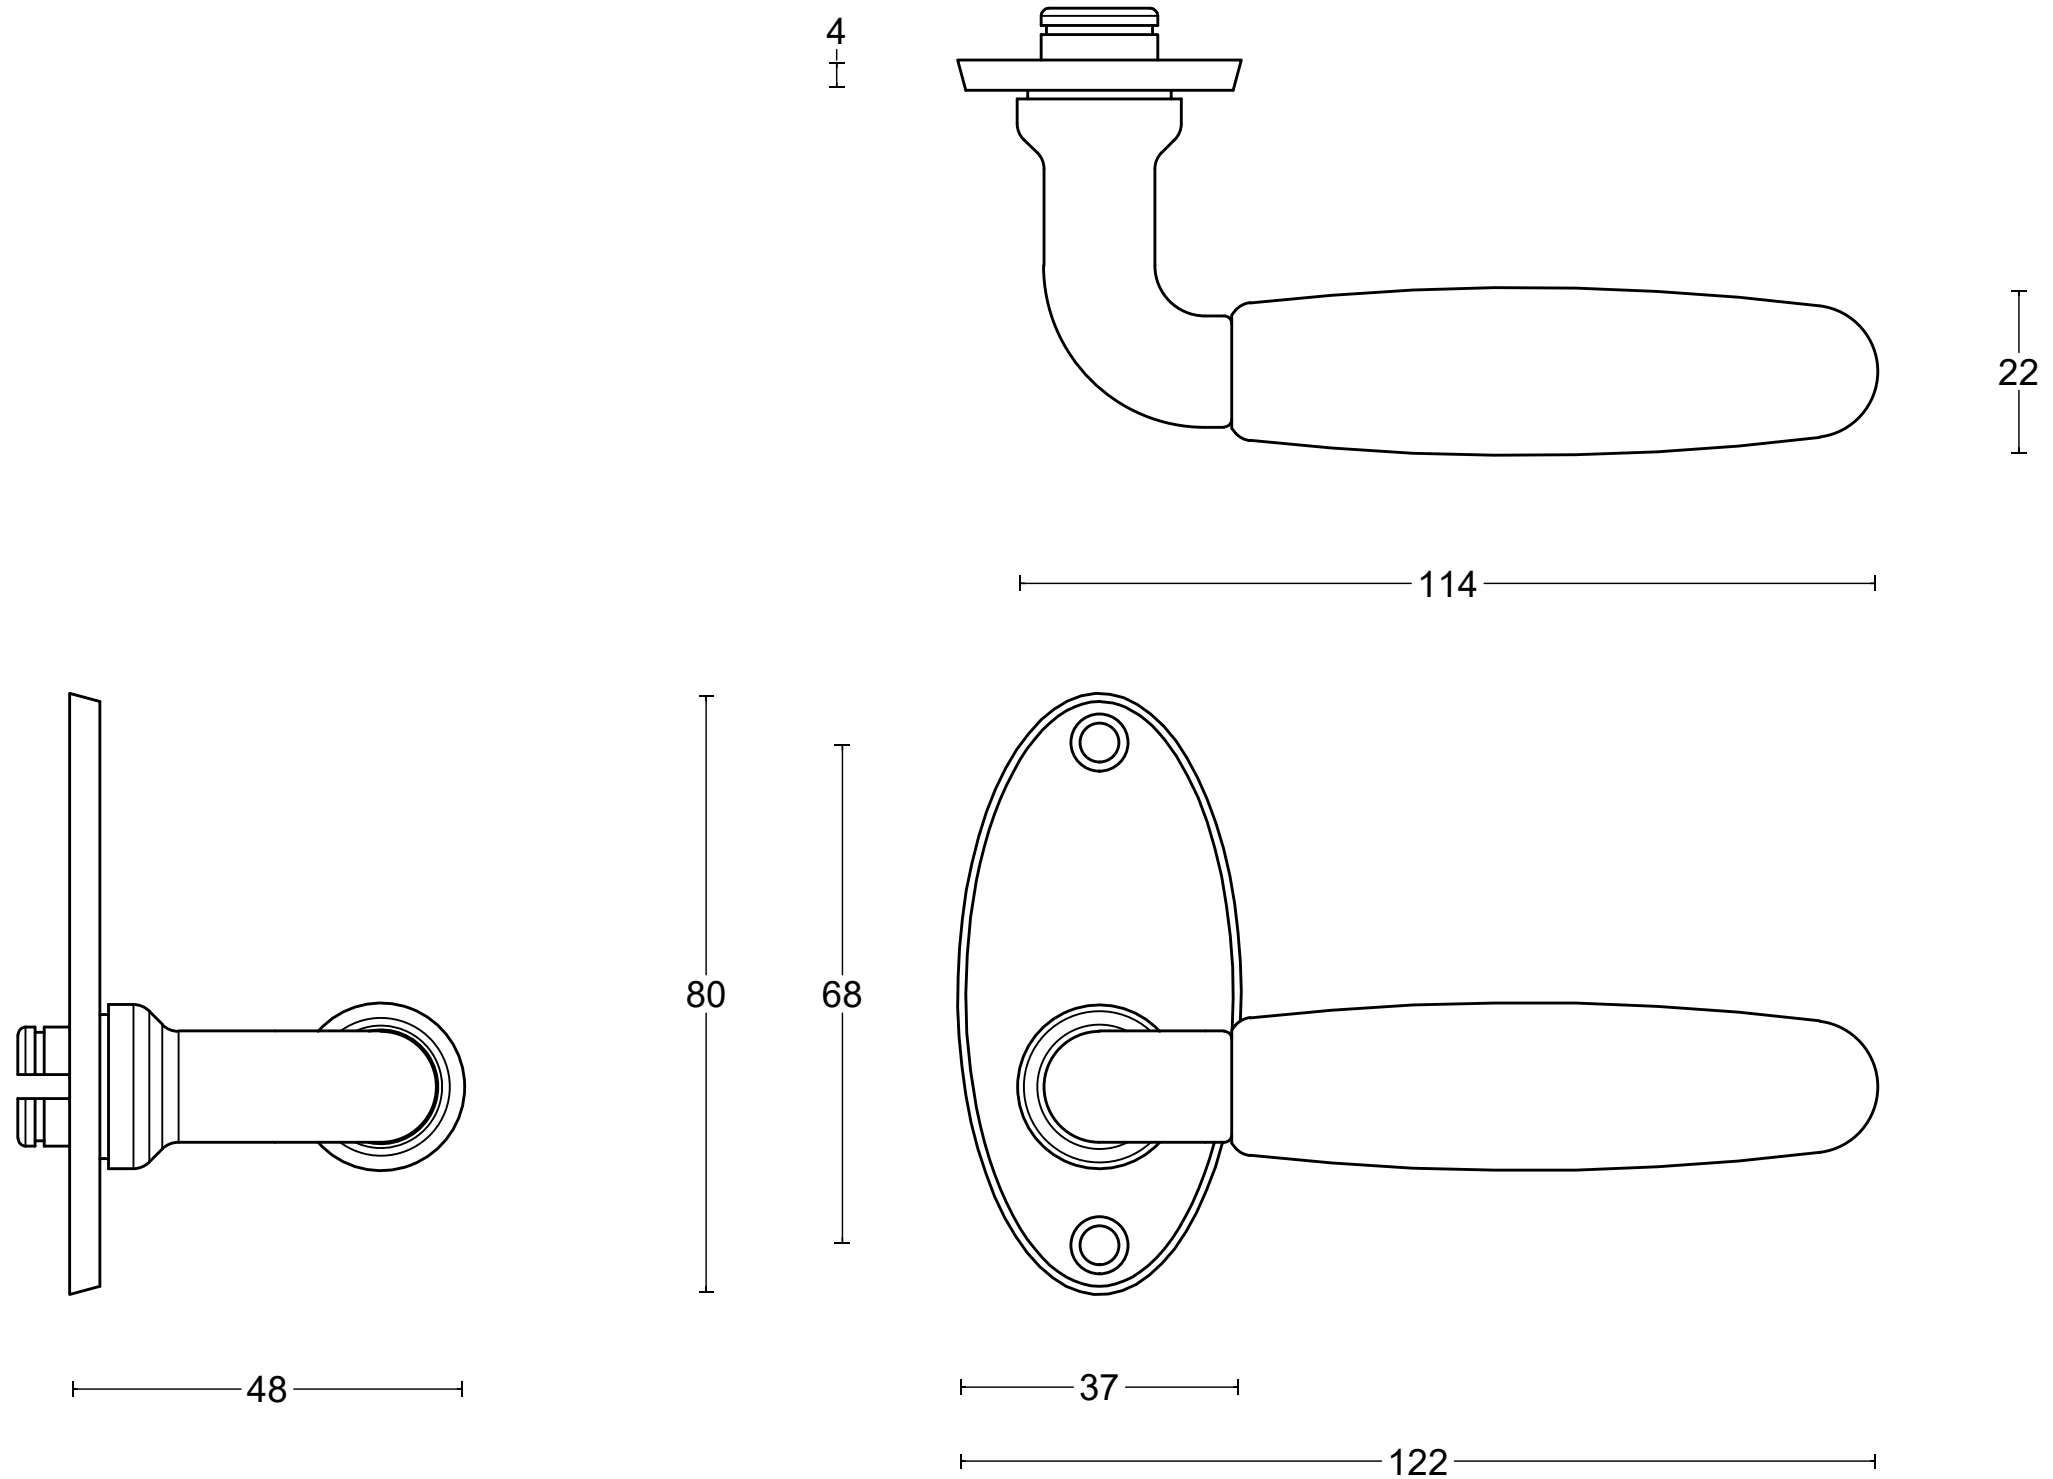

TIMELESS 1931MRO

solid unsprung lever handle
on rose

 <p>FORMANI HOLLAND B.V. EUROPALAAN 12 6199 AB MAASTRICHT-AIRPORT NL T +31 (0)43 308 90 00 INFO@FORMANI.COM WWW.FORMANI.COM</p>	Type :	Version:
	TIMELESS 1931MRO	V01
	Description: solid unsprung lever handle on rose	
Formani filename: 0301D007_1931MRO_V02.dwg		
Drawn by: Christian Brimbois		
Creation date: 29-3-2023		