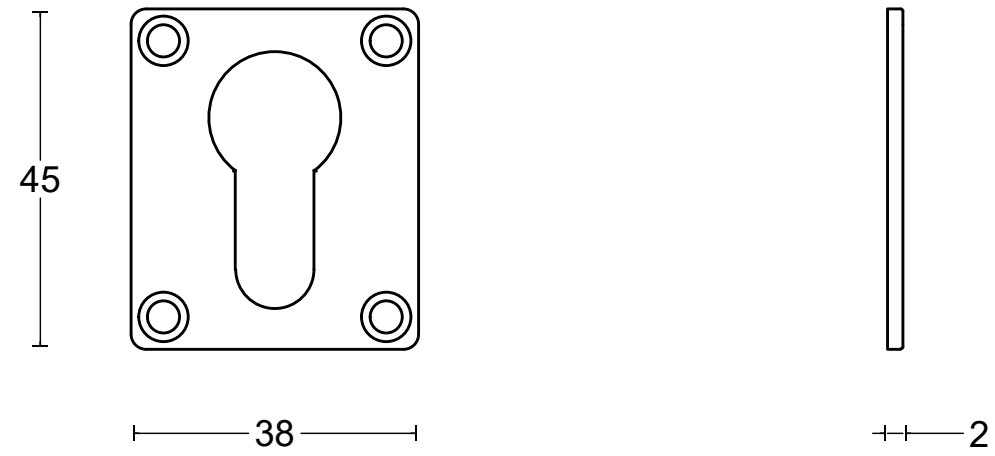

# TIMELESS GSYV38

profile cylinder  
escutcheon

FORMANI® FORMANI HOLLAND B.V. EUROPALAAN 12 6199 AB MAASTRICHT-AIRPORT NL T +31 (0)43 308 90 00 INFO@FORMANI.COM WWW.FORMANI.COM	Type :	TIMELESS GSYV38	Version:	V01
	Formani filename: 0301Y020_GSYV38_V02.dwg	Description: profile cylinder escutcheon	Format	A3
	Drawn by: Christian Brimbois			
Creation date: 30-3-2023				