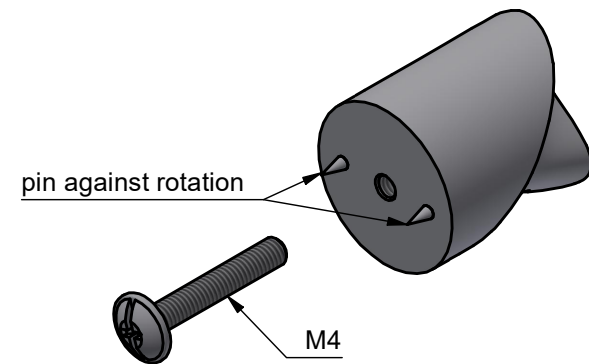

ELEEZ ZH25M

solid cabinet knob
stainless steel

FORMANI® FORMANI HOLLAND B.V. EUROPALAAN 12 6199 AB MAASTRICHT-AIRPORT NL T +31 (0)43 308 90 00 INFO@FORMANI.COM WWW.FORMANI.COM	Type :	ELEEZ ZH25M	Version:
	Formani filename: 4204P001_ZH25M_V01.dwg	Description: solid cabinet knob stainless steel	Format A3
	Drawn by: Semih Aslan		
Creation date: 20-12-2024			