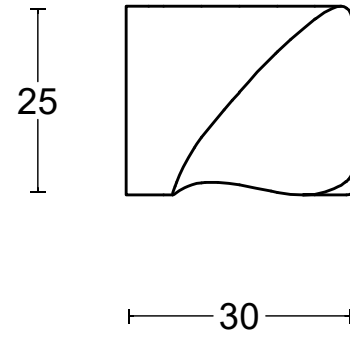

ELEEZ ZH25M

solid cabinet knob
stainless steel

FORMANI® FORMANI HOLLAND B.V. EUROPALAAN 12 6199 AB MAASTRICHT-AIRPORT NL T +31 (0)43 308 90 00 INFO@FORMANI.COM WWW.FORMANI.COM	Type :	ELEEZ ZH25M	Version:
	Formani filename: 4204P001_ZH25M_V01.dwg	Description: solid cabinet knob stainless steel	Format A3
	Drawn by: Semih Aslan		
Creation date: 20-12-2024			