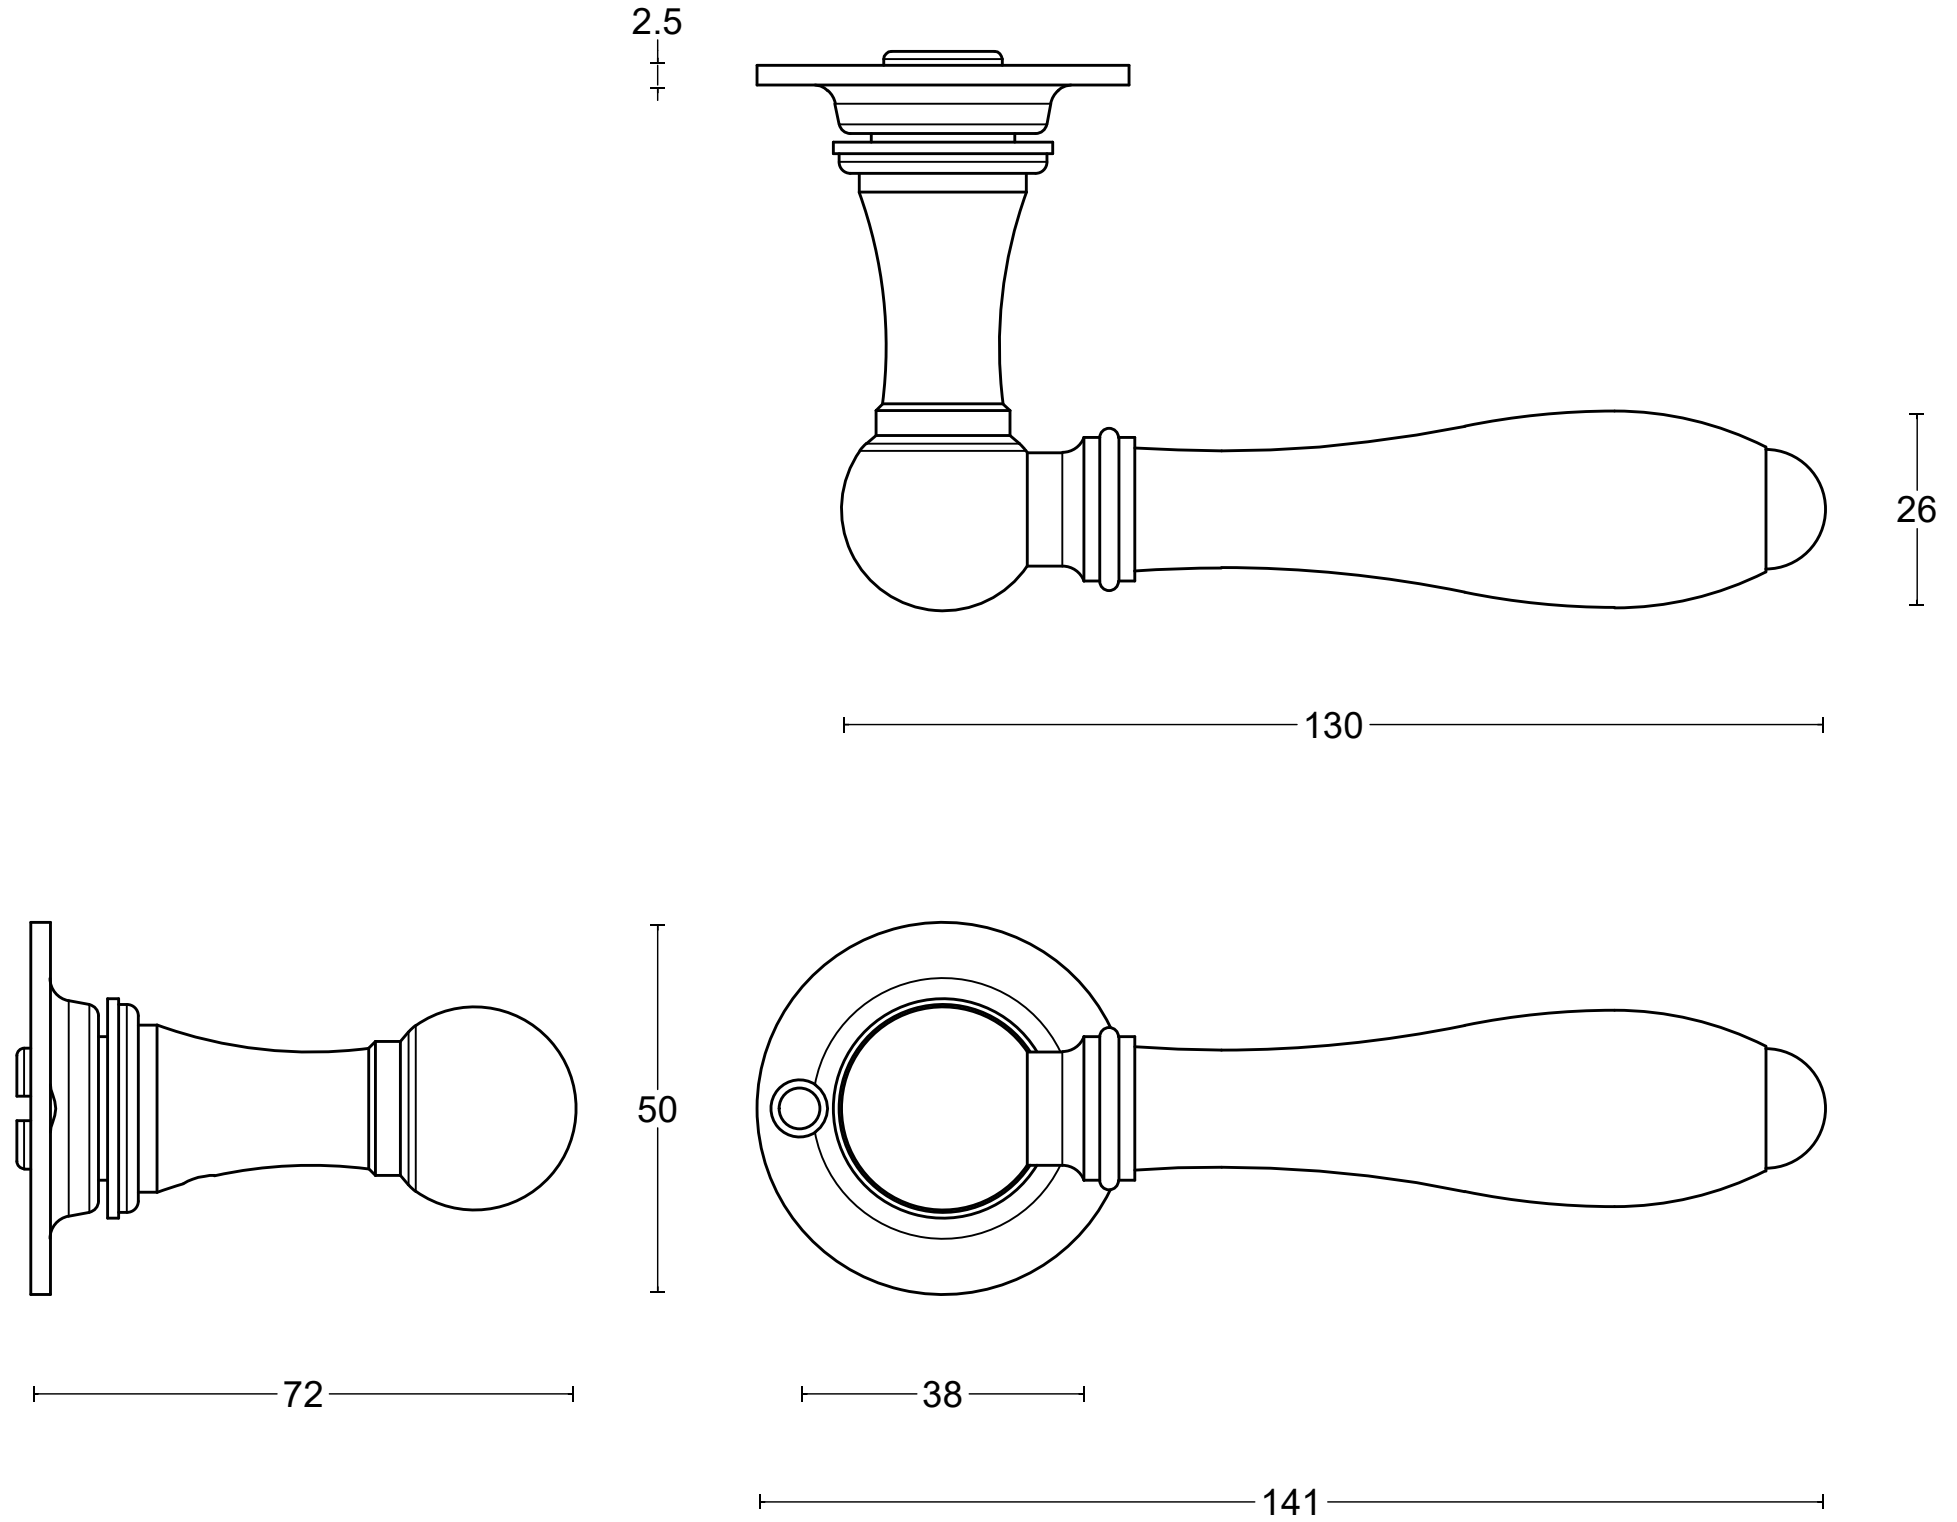

TIMELESS 1815GRR50

solid sprung lever handle
attached to rose

<p>FORMANI®</p> <p>FORMANI HOLLAND B.V. EUROPALAAN 12 6199 AB MAASTRICHT-AIRPORT NL T +31 (0)43 308 90 00 INFO@FORMANI.COM WWW.FORMANI.COM</p>	Type :	Version:
	TIMELESS 1815GRR50	V02
	Description: solid sprung lever handle attached to rose	
Formani filename: 0301D058_1815GRR50_V02.dwg		
Drawn by: Christian Brimbois		
Creation date: 4-11-2022		