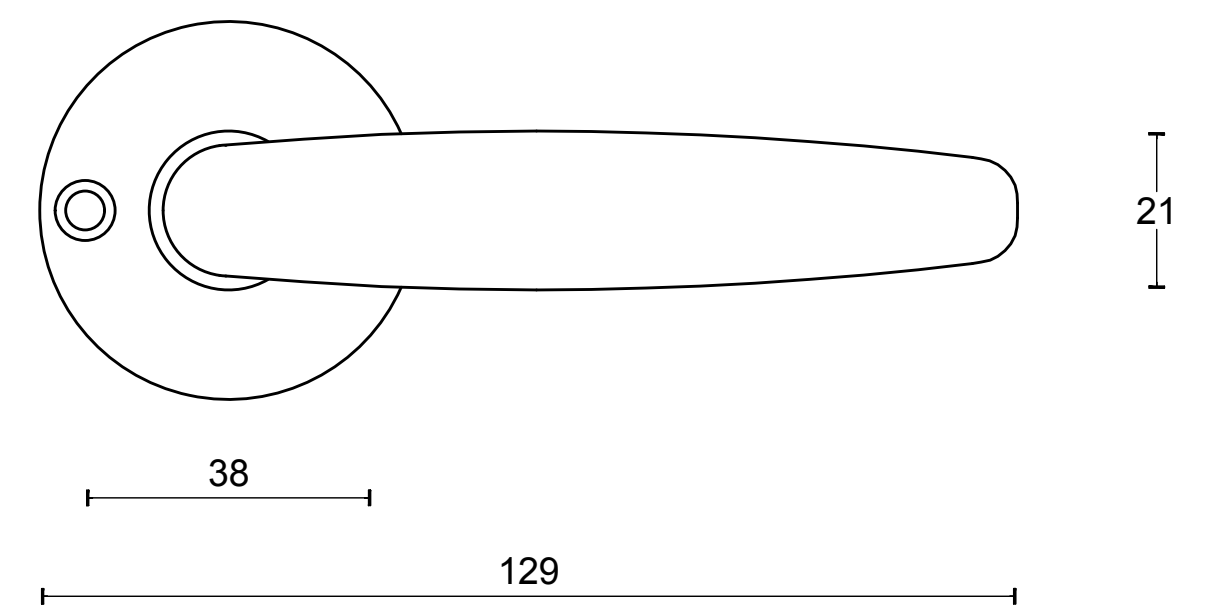

1938MRR50

solid unsprung lever handle
on rose

FORMANI[®]		Part number:	
		1938MRR50	
Doc no.: 0301D009 1938 MRR50 V02.dwg		A3	Format:
Drawn by: Christian Brimbois	Creation date: 18-12-2014		
FORMANI HOLLAND B.V. EUROPALAAN 12 6199 AB MAASTRICHT-AIRPORT NL T +31 (0)43 308 90 00 INFO@FORMANI.COM FORMANI.COM			