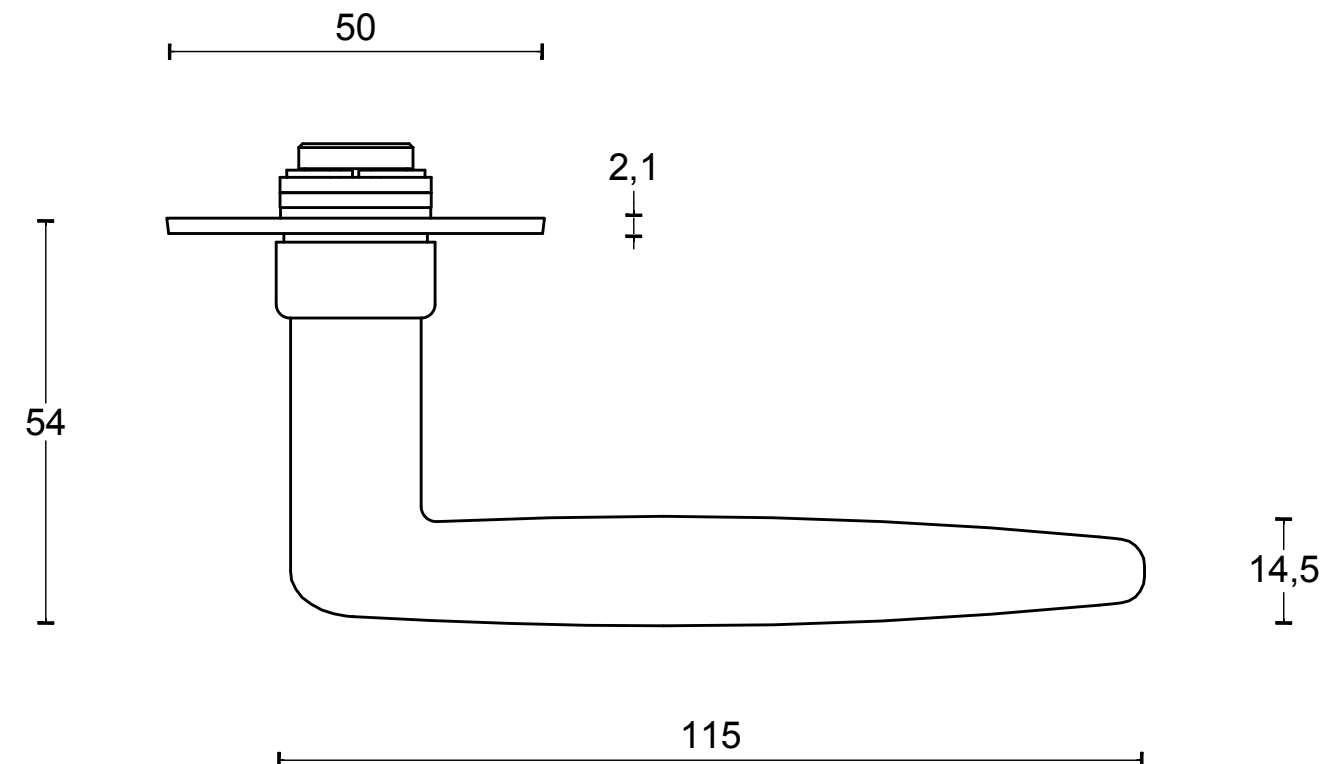

1938MRR50

solid unsprung lever handle
on rose

FORMANI[®]		Part number:	
		1938MRR50	
Doc no.: 0301D009 1938 MRR50 V02.dwg		A3	Format:
Drawn by: Christian Brimbois	Creation date: 18-12-2014		
FORMANI HOLLAND B.V. EUROPALAAN 12 6199 AB MAASTRICHT-AIRPORT NL T +31 (0)43 308 90 00 INFO@FORMANI.COM FORMANI.COM			