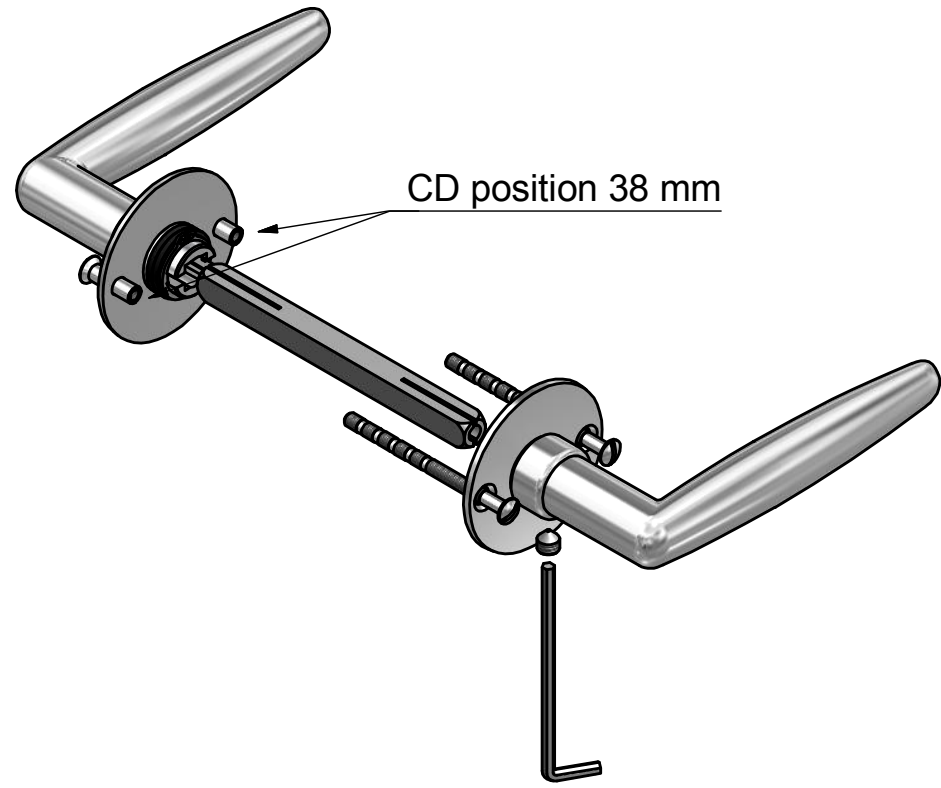

1938MRR50

solid unsprung lever handle
on rose

FORMANI[®]		Part number:	
		1938MRR50	
Doc no.: 0301D009 1938 MRR50 V02.dwg		A3	Format:
Drawn by: Christian Brimbois	Creation date: 18-12-2014		
FORMANI HOLLAND B.V. EUROPALAAN 12 6199 AB MAASTRICHT-AIRPORT NL T +31 (0)43 308 90 00 INFO@FORMANI.COM FORMANI.COM			