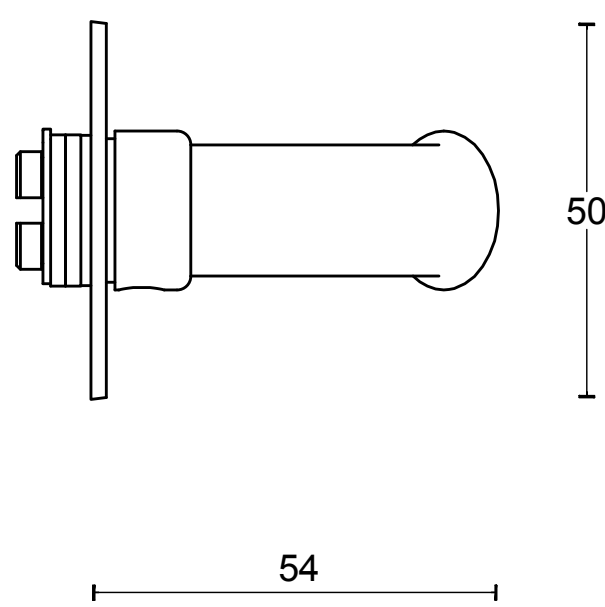

1938MRR50

solid unsprung lever handle
on rose

FORMANI[®]		Part number:	
		1938MRR50	
Doc no.: 0301D009 1938 MRR50 V02.dwg		A3	Format:
Drawn by: Christian Brimbois	Creation date: 18-12-2014		
FORMANI HOLLAND B.V. EUROPALAAN 12 6199 AB MAASTRICHT-AIRPORT NL T +31 (0)43 308 90 00 INFO@FORMANI.COM FORMANI.COM			