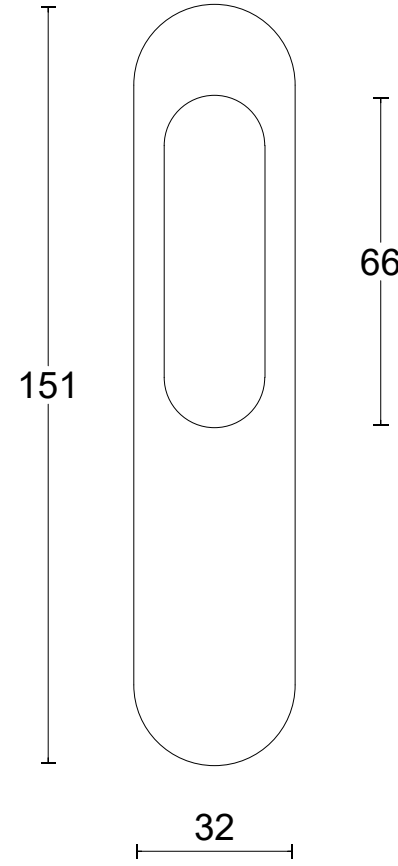

# RIVIO GL230

single solid internal lift-up sliding door  
handle with external flush pull  
stainless steel

<p><b>FORMANI®</b></p> <p>FORMANI HOLLAND B.V. EUROPALAAN 12 6199 AB MAASTRICHT-AIRPORT NL T +31 (0)43 308 90 00 INFO@FORMANI.COM WWW.FORMANI.COM</p>	Type :	<b>RIVIO GL230</b>	Version: V01
	Formani filename: 4101Z001_GL230_V01.dwg	Description: single solid internal lift-up sliding door handle with external flush pull stainless steel	Format <b>A3</b>
	Drawn by: Semih Aslan		
Creation date: 24-8-2022			