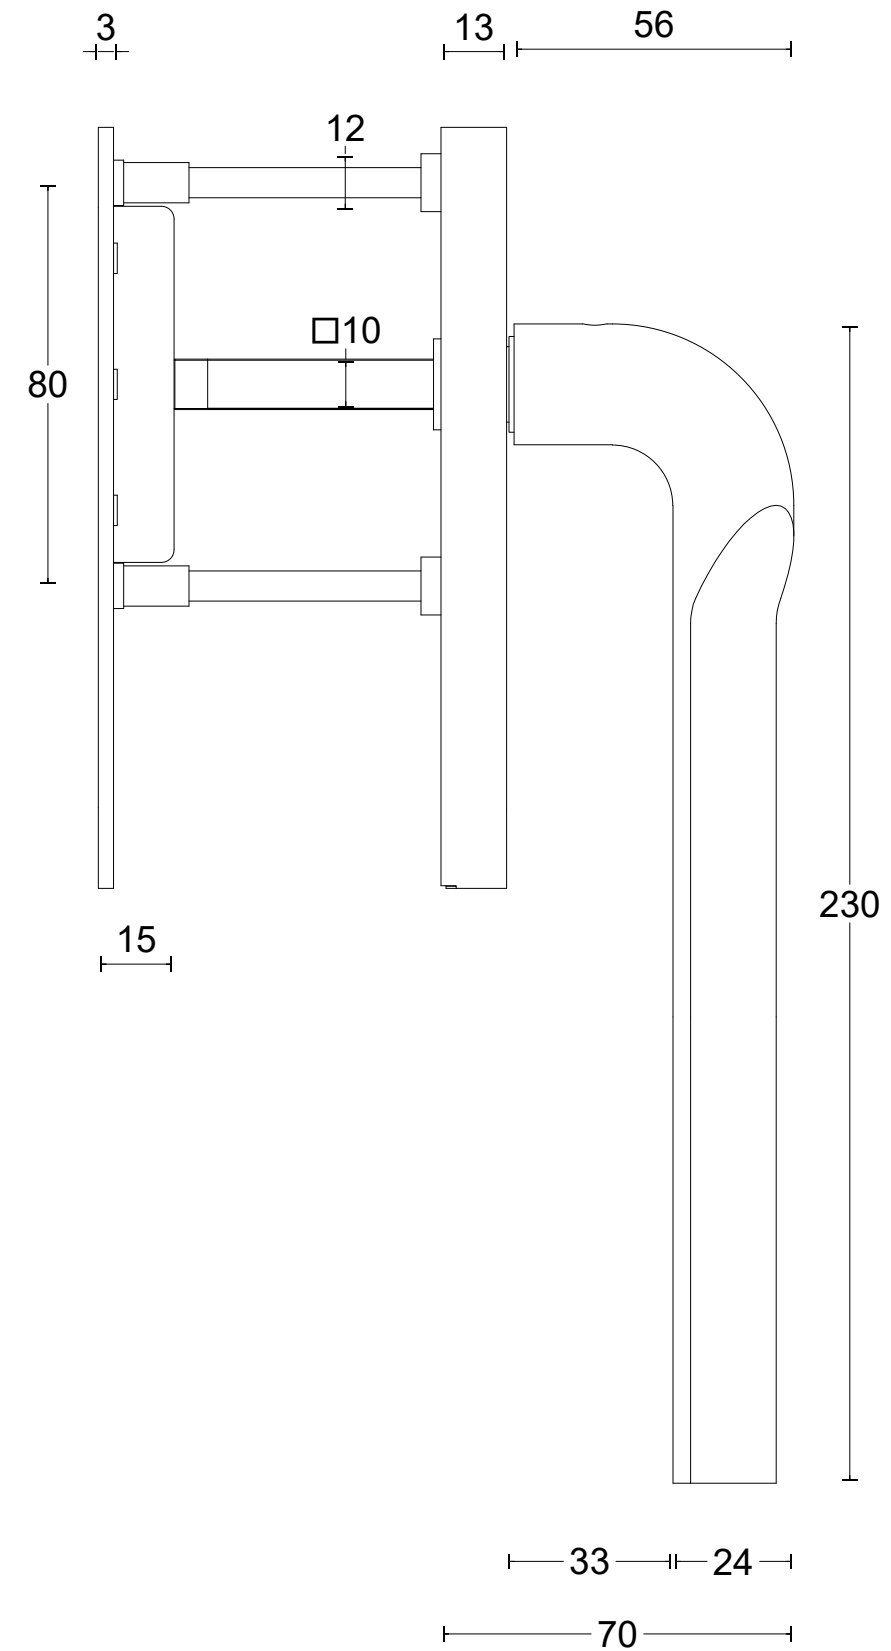

# RIVIO GL230

single solid internal lift-up sliding door  
handle with external flush pull  
stainless steel

<p><b>FORMANI®</b></p> <p>FORMANI HOLLAND B.V. EUROPALAAN 12 6199 AB MAASTRICHT-AIRPORT NL T +31 (0)43 308 90 00 INFO@FORMANI.COM WWW.FORMANI.COM</p>	Type :	<b>RIVIO GL230</b>	Version: V01
	Formani filename: 4101Z001_GL230_V01.dwg	Description: single solid internal lift-up sliding door handle with external flush pull stainless steel	Format <b>A3</b>
	Drawn by: Semih Aslan		
Creation date: 24-8-2022			