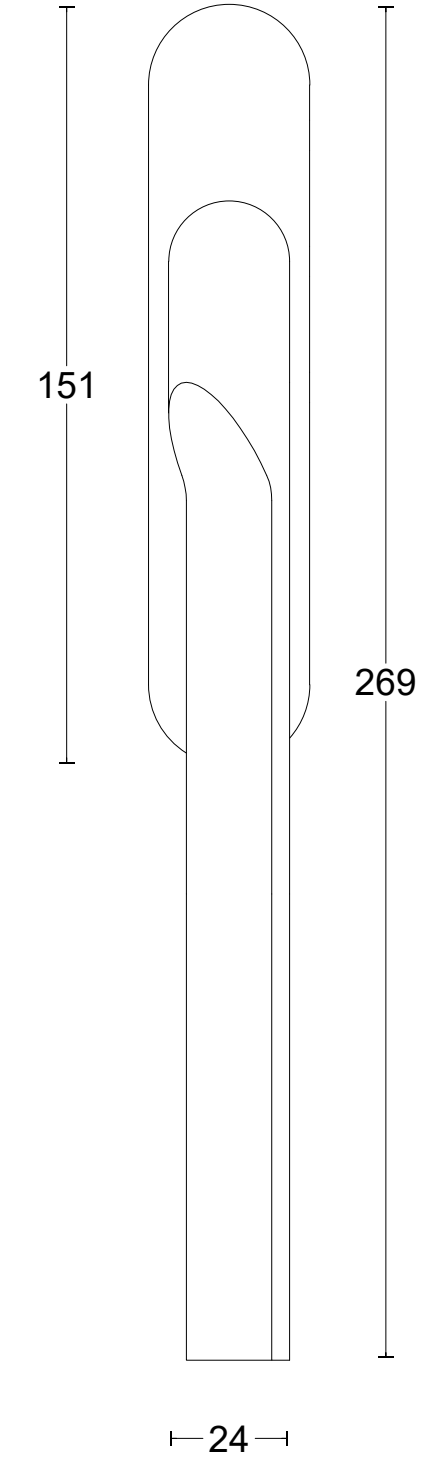

# RIVIO GL230

single solid internal lift-up sliding door  
handle with external flush pull  
stainless steel

<p><b>FORMANI®</b></p> <p>FORMANI HOLLAND B.V. EUROPALAAN 12 6199 AB MAASTRICHT-AIRPORT NL T +31 (0)43 308 90 00 INFO@FORMANI.COM WWW.FORMANI.COM</p>	Type :	<b>RIVIO GL230</b>	Version: V01
	Formani filename: 4101Z001_GL230_V01.dwg	Description: single solid internal lift-up sliding door handle with external flush pull stainless steel	Format <b>A3</b>
	Drawn by: Semih Aslan		
Creation date: 24-8-2022			