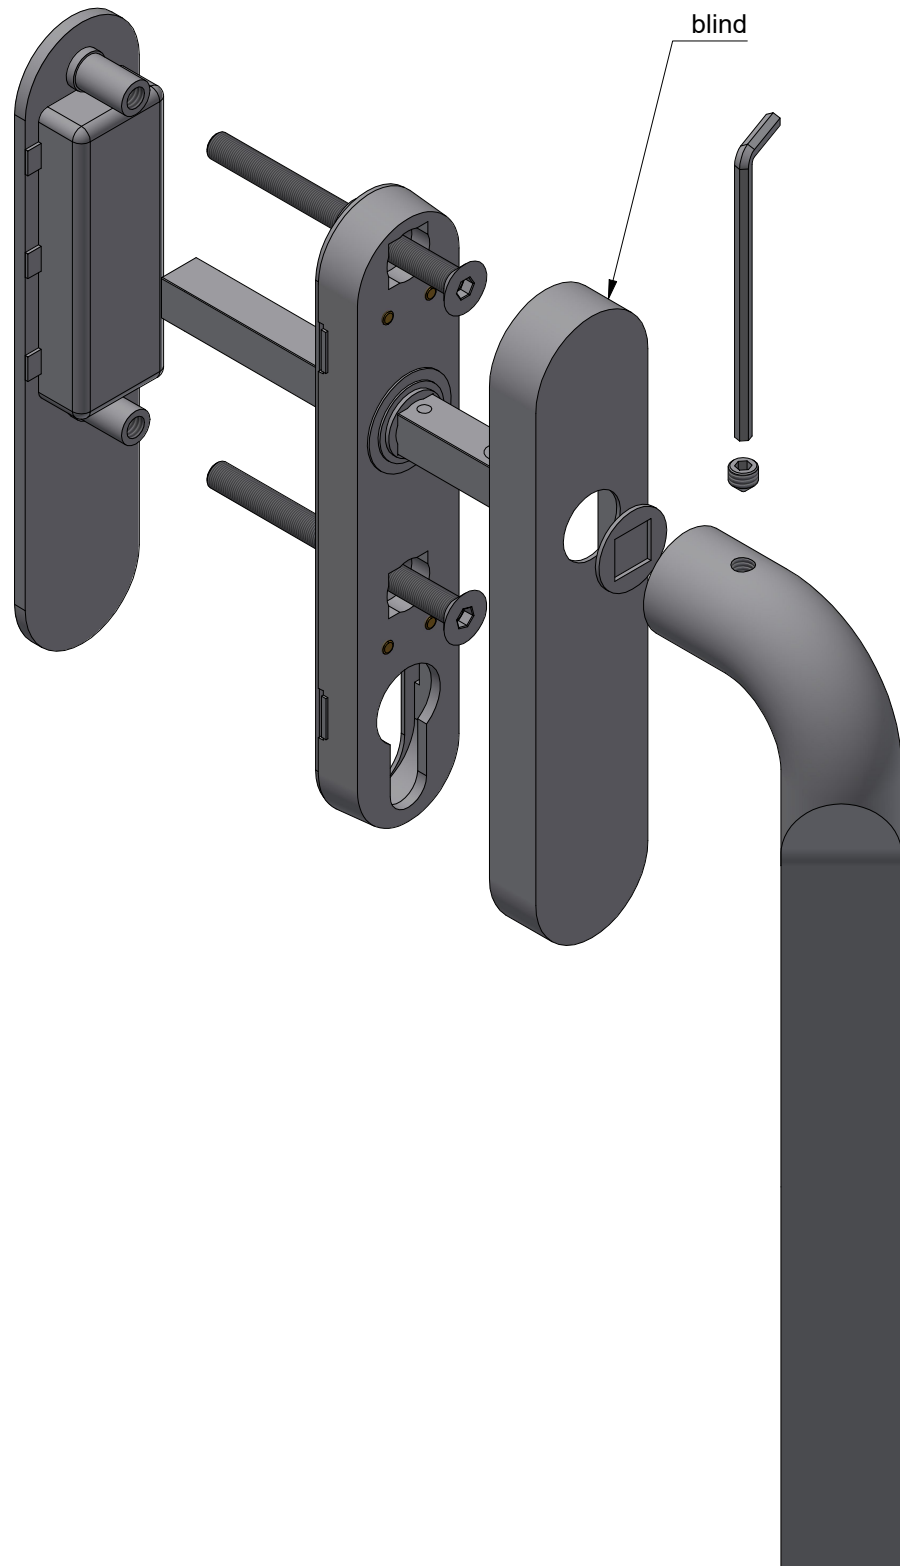

# RIVIO GL230

single solid internal lift-up sliding door  
handle with external flush pull  
stainless steel

<p><b>FORMANI®</b></p> <p>FORMANI HOLLAND B.V. EUROPALAAN 12 6199 AB MAASTRICHT-AIRPORT NL T +31 (0)43 308 90 00 INFO@FORMANI.COM WWW.FORMANI.COM</p>	Type :	<b>RIVIO GL230</b>	Version: V01
	Formani filename: 4101Z001_GL230_V01.dwg	Description: single solid internal lift-up sliding door handle with external flush pull stainless steel	Format <b>A3</b>
	Drawn by: Semih Aslan		
Creation date: 24-8-2022			