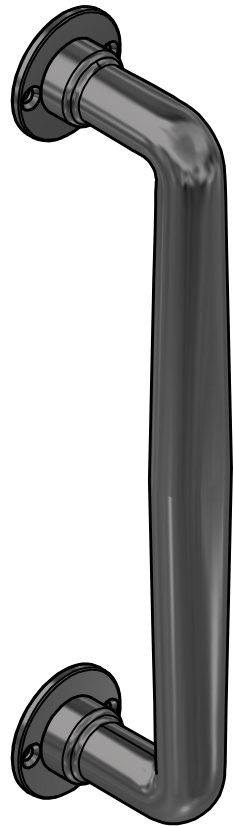

# TIMELESS MG1938

solid pull handle  
for timber doors

<b>FORMANI®</b> FORMANI HOLLAND B.V. EUROPALAAN 12 6199 AB MAASTRICHT-AIRPORT NL T +31 (0)43 308 90 00 INFO@FORMANI.COM WWW.FORMANI.COM	Type : <b>TIMELESS MG1938</b>	Version:
	Description: <b>solid pull handle for timber doors</b>	Format <b>A3</b>
	Formani filename: 0301G012_MG1938_V02.dwg	
Drawn by: Max Urru		
Creation date: 12-4-2023		