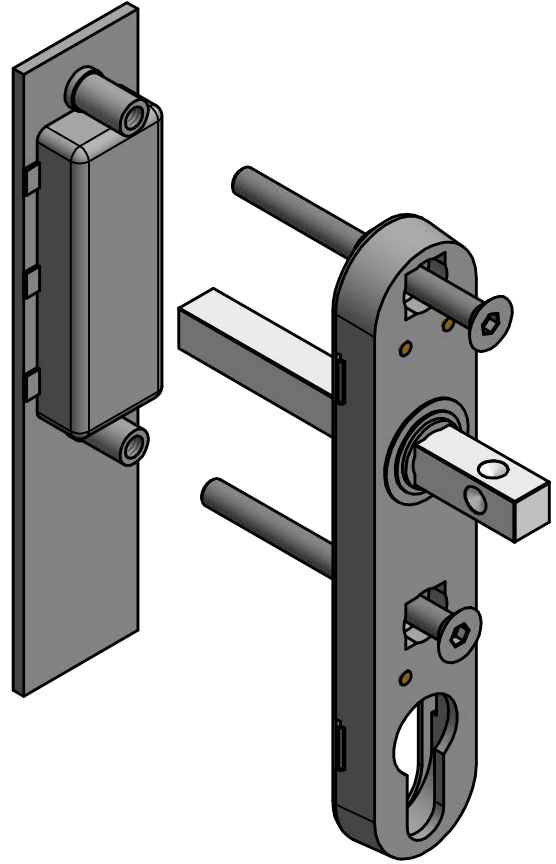

LSQ230

single solid internal lift-up
sliding door handle with
external flush pull
stainless steel

option:

<h2>FORMANI®</h2>		Part number:	
		Description:	
Doc no.:	2501Z050 LSQ230 V02.dwg	<h1>LSQ230</h1>	Format:
Drawn by:	Christian Brimbois		Creation date:
<small>FORMANI HOLLAND B.V. EUROPALAAN 12 6199 AB MAASTRICHT-AIRPORT NL T +31 (0)43 308 90 00 INFO@FORMANI.COM FORMANI.COM</small>			