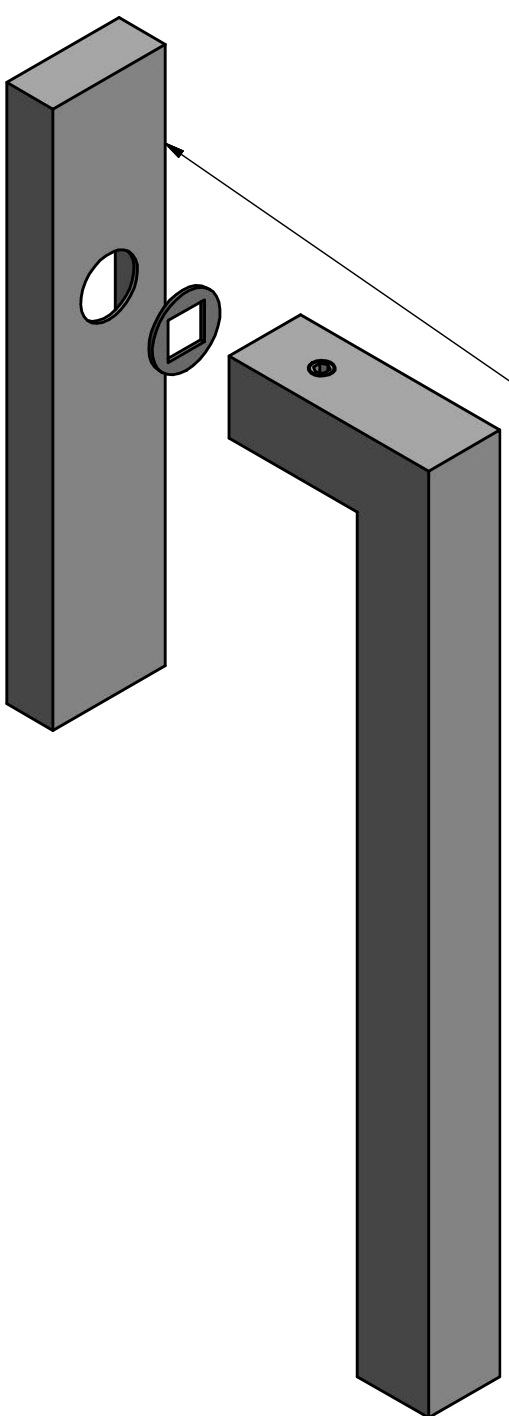

LSQ230

single solid internal lift-up
sliding door handle with
external flush pull
stainless steel

option:

<h2>FORMANI®</h2>		Part number:	
		Description:	
Doc no.:	2501Z050 LSQ230 V02.dwg	<h1>LSQ230</h1>	Format:
Drawn by:	Christian Brimbois		Creation date:
<small>FORMANI HOLLAND B.V. EUROPALAAN 12 6199 AB MAASTRICHT-AIRPORT NL T +31 (0)43 308 90 00 INFO@FORMANI.COM FORMANI.COM</small>			