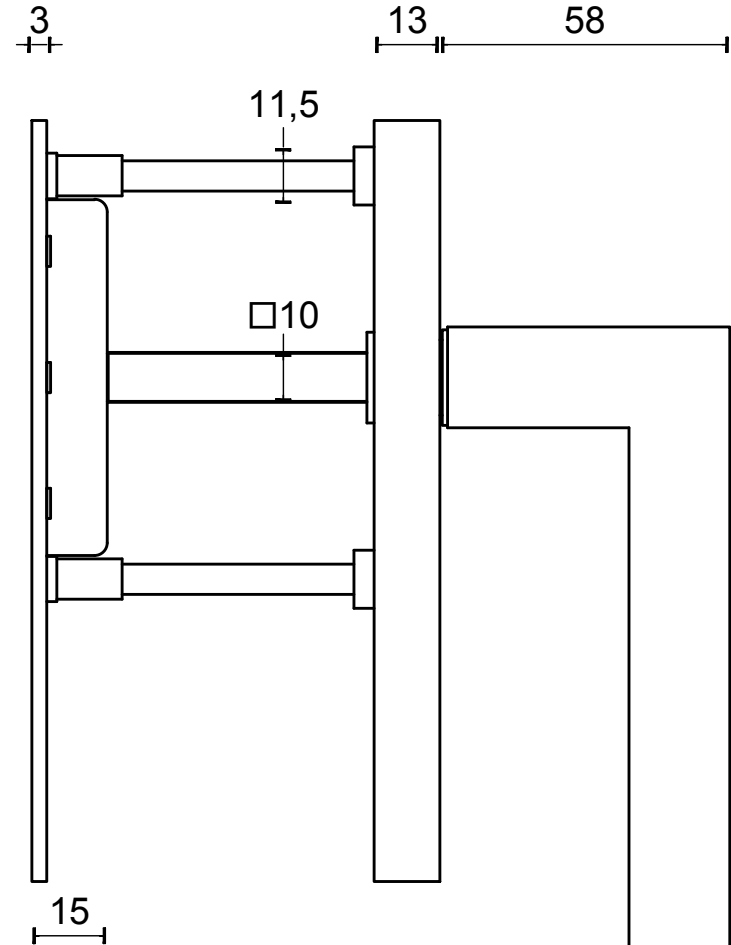

LSQ230

single solid internal lift-up
sliding door handle with
external flush pull
stainless steel

option:

<h2>FORMANI®</h2>		Part number:	
		Description:	
Doc no.:	2501Z050 LSQ230 V02.dwg	<h1>LSQ230</h1>	Format:
Drawn by:	Christian Brimbois		Creation date:
<small>FORMANI HOLLAND B.V. EUROPALAAN 12 6199 AB MAASTRICHT-AIRPORT NL T +31 (0)43 308 90 00 INFO@FORMANI.COM FORMANI.COM</small>			