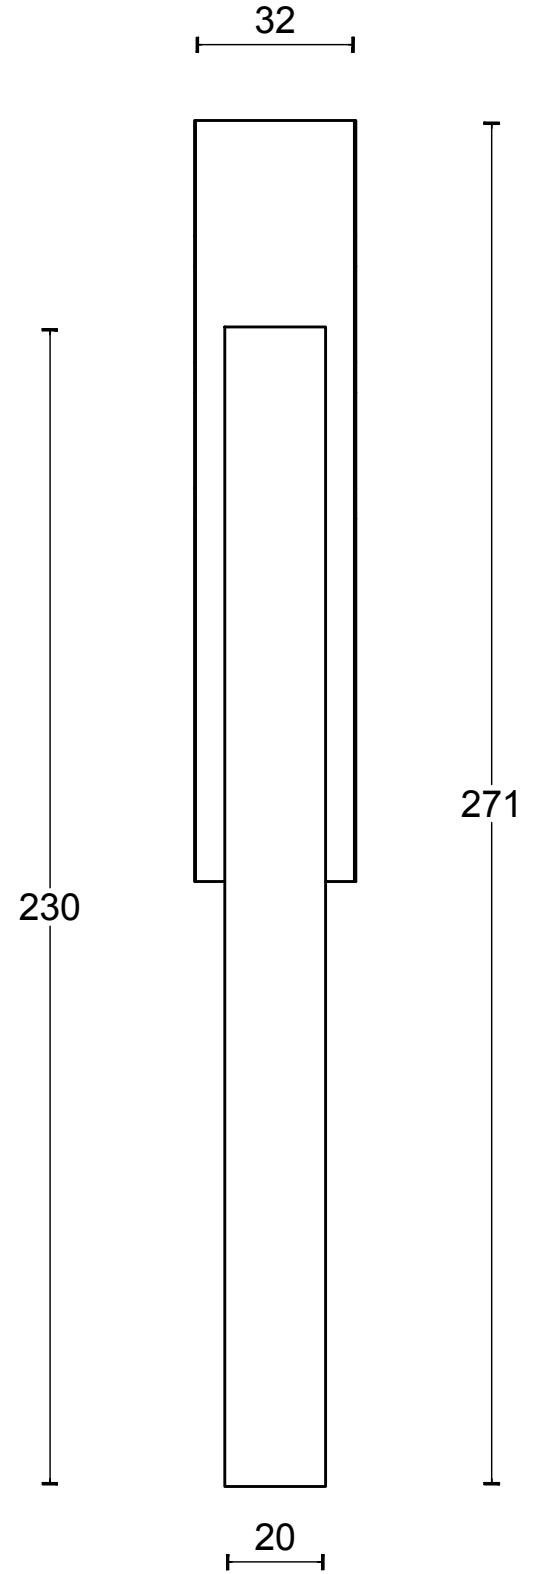

LSQ230

single solid internal lift-up
sliding door handle with
external flush pull
stainless steel

option:

<h2>FORMANI®</h2>		Part number:	
		Description:	
Doc no.:	2501Z050 LSQ230 V02.dwg	<h1>LSQ230</h1>	Format:
Drawn by:	Christian Brimbois		Creation date:
<small>FORMANI HOLLAND B.V. EUROPALAAN 12 6199 AB MAASTRICHT-AIRPORT NL T +31 (0)43 308 90 00 INFO@FORMANI.COM FORMANI.COM</small>			

A3