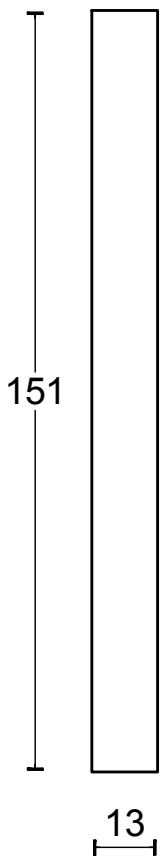

LSQ230

single solid internal lift-up
sliding door handle with
external flush pull
stainless steel

option:

<h2>FORMANI®</h2>		Part number:	
		Description:	
Doc no.:	2501Z050 LSQ230 V02.dwg	<h1>LSQ230</h1>	Format:
Drawn by:	Christian Brimbois		Creation date:
<small>FORMANI HOLLAND B.V. EUROPALAAN 12 6199 AB MAASTRICHT-AIRPORT NL T +31 (0)43 308 90 00 INFO@FORMANI.COM FORMANI.COM</small>			

A3