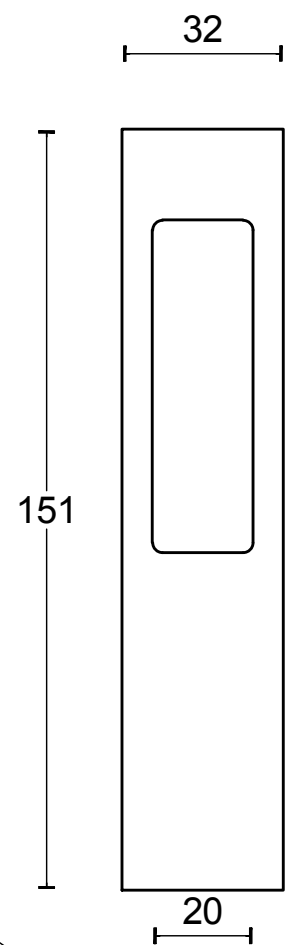

LSQ230

single solid internal lift-up
sliding door handle with
external flush pull
stainless steel

option:

<h2>FORMANI®</h2>		Part number:	
		Description:	
Doc no.:	2501Z050 LSQ230 V02.dwg	<h1>LSQ230</h1>	Format:
Drawn by:	Christian Brimbois		Creation date:
<small>FORMANI HOLLAND B.V. EUROPALAAN 12 6199 AB MAASTRICHT-AIRPORT NL T +31 (0)43 308 90 00 INFO@FORMANI.COM FORMANI.COM</small>			

A3