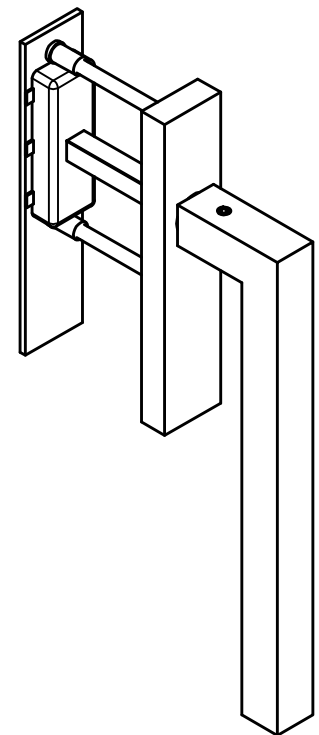

LSQ230

single solid internal lift-up
sliding door handle with
external flush pull
stainless steel

option:

<h2>FORMANI®</h2>		Part number:	
		Description:	
Doc no.:	2501Z050 LSQ230 V02.dwg	<h1>LSQ230</h1>	Format:
Drawn by:	Christian Brimbois		Creation date:
<small>FORMANI HOLLAND B.V. EUROPALAAN 12 6199 AB MAASTRICHT-AIRPORT NL T +31 (0)43 308 90 00 INFO@FORMANI.COM FORMANI.COM</small>			