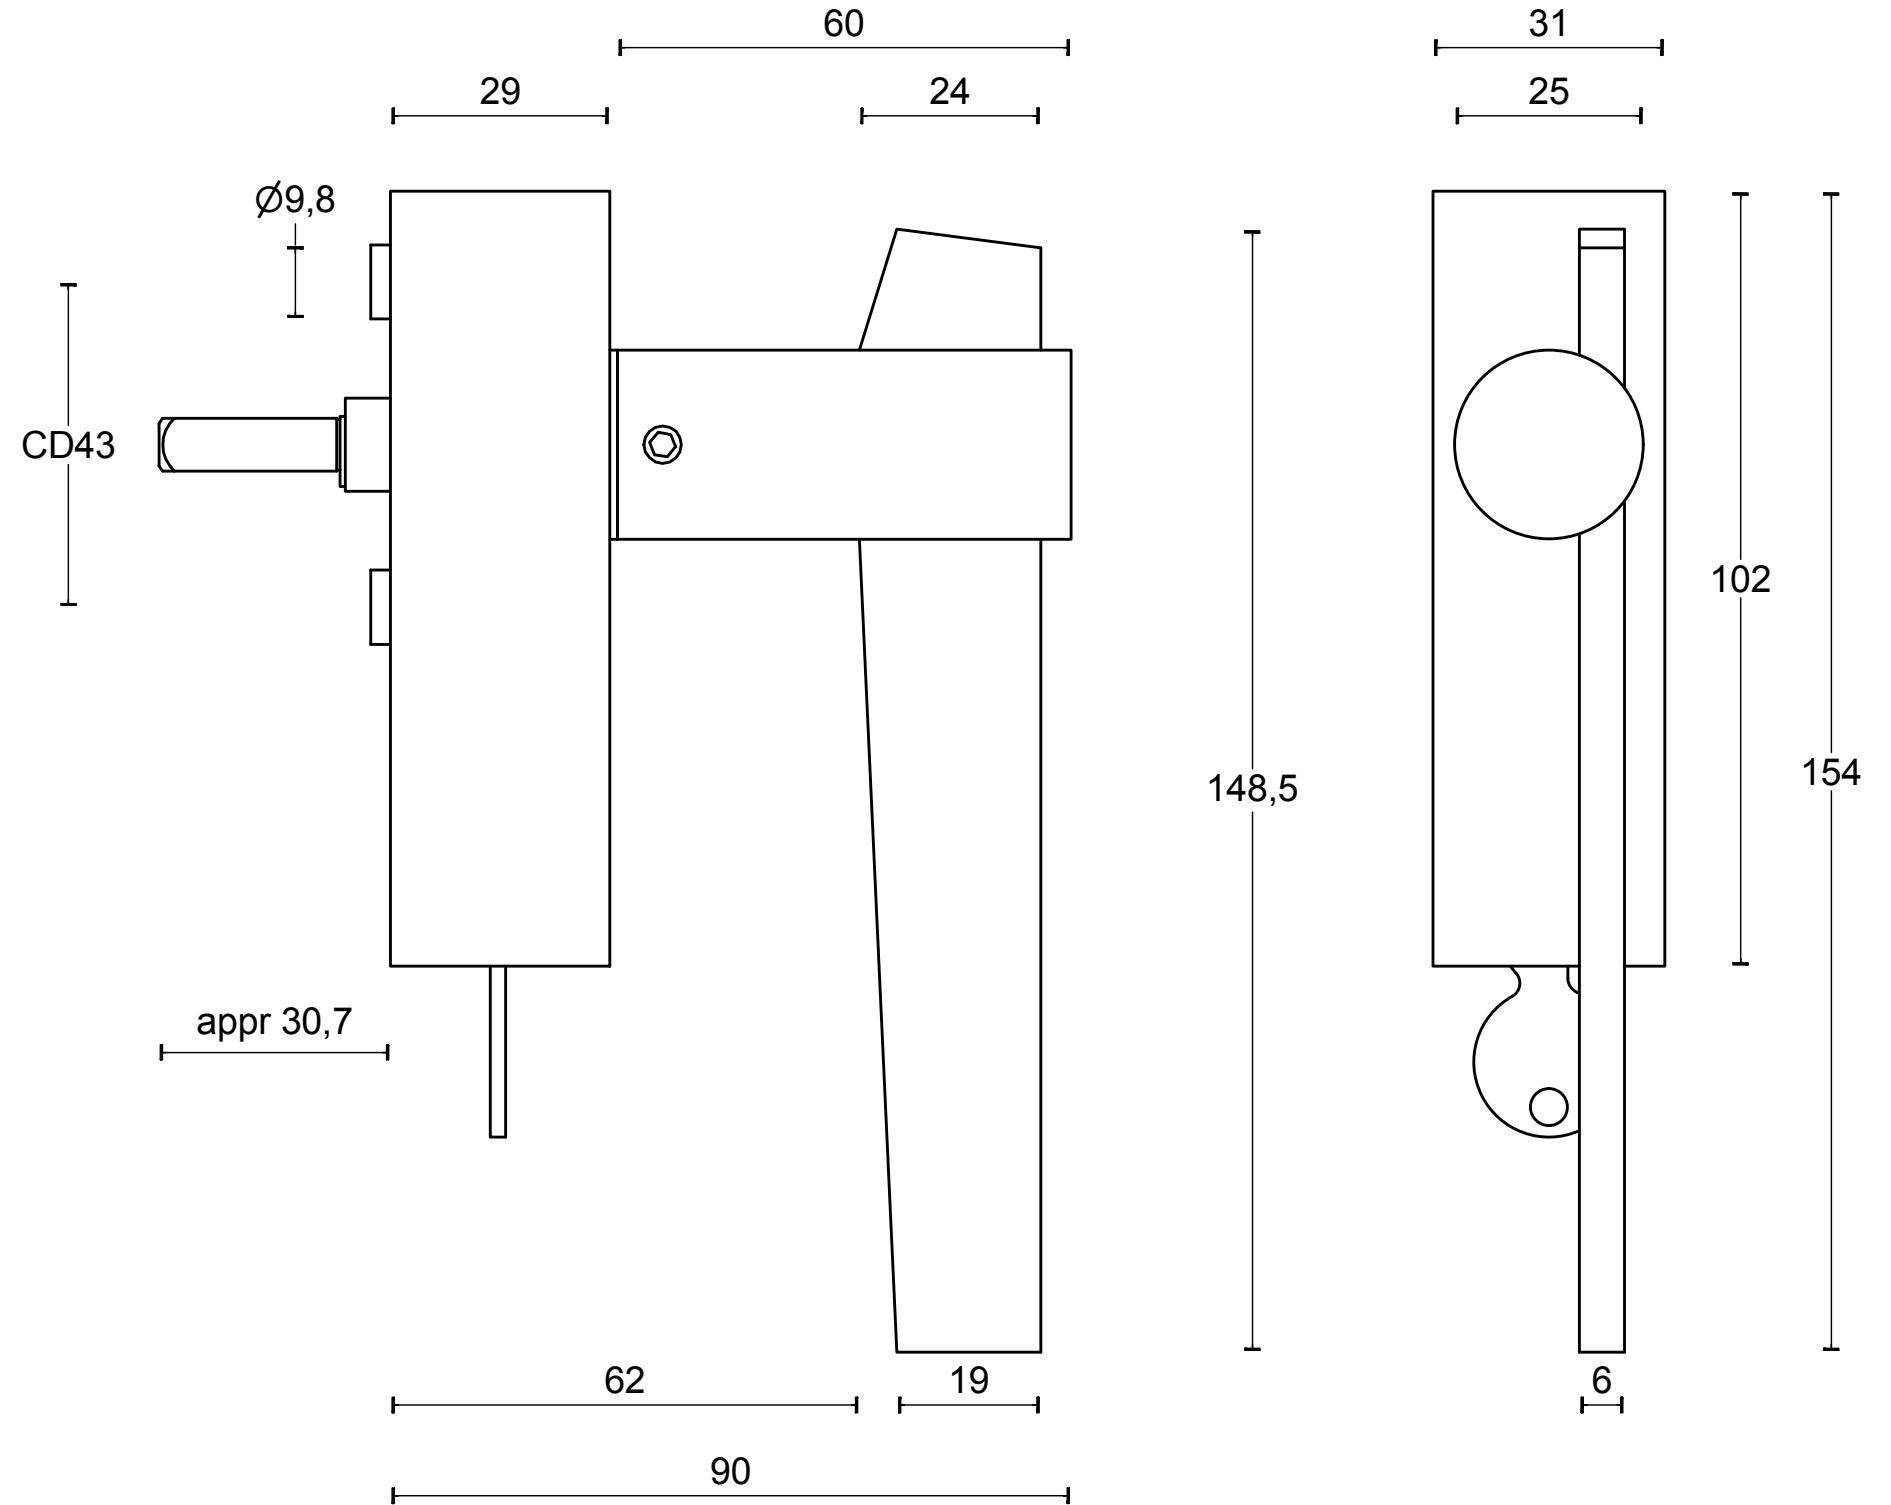

TENSE BB100-DKLOCK

locking tilt and turn
window handle
stainless steel

<h2>FORMANI®</h2>		Part number:	
		Description:	
Doc no.:	3303D020 TENSE BB100-DKLOCK V01.dwg	<h2>TENSE BB100-DKLOCK</h2>	
Drawn by:	Christian Brimbois		
FORMANI HOLLAND B.V. EUROPALAAN 12 6199 AB MAASTRICHT-AIRPORT NL T +31 (0)43 308 90 00 INFO@FORMANI.COM FORMANI.COM		<h2>A3</h2>	