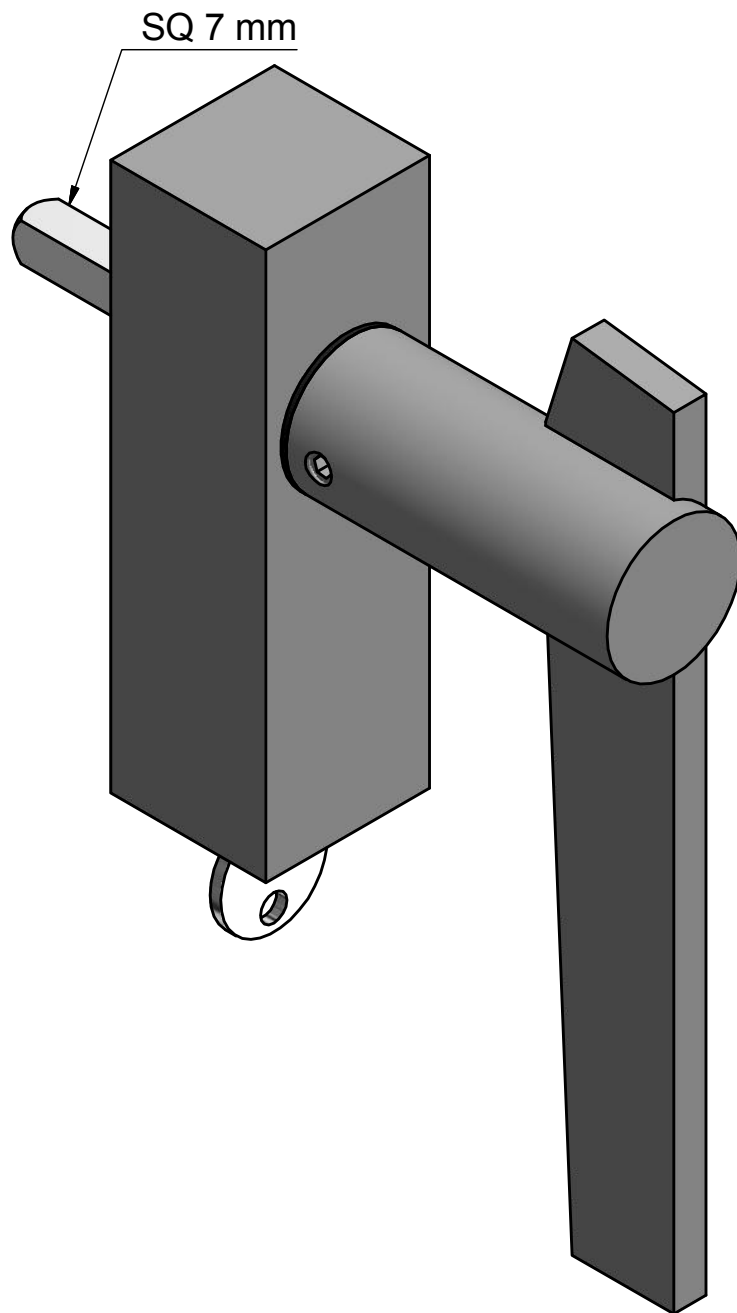

TENSE BB100-DKLOCK

locking tilt and turn
window handle
stainless steel

<h2>FORMANI®</h2>		Part number:	
		Description:	
Doc no.:	3303D020 TENSE BB100-DKLOCK V01.dwg	<h2>TENSE BB100-DKLOCK</h2>	
Drawn by:	Christian Brimbois		
FORMANI HOLLAND B.V. EUROPALAAN 12 6199 AB MAASTRICHT-AIRPORT NL T +31 (0)43 308 90 00 INFO@FORMANI.COM FORMANI.COM		<h2>A3</h2>	