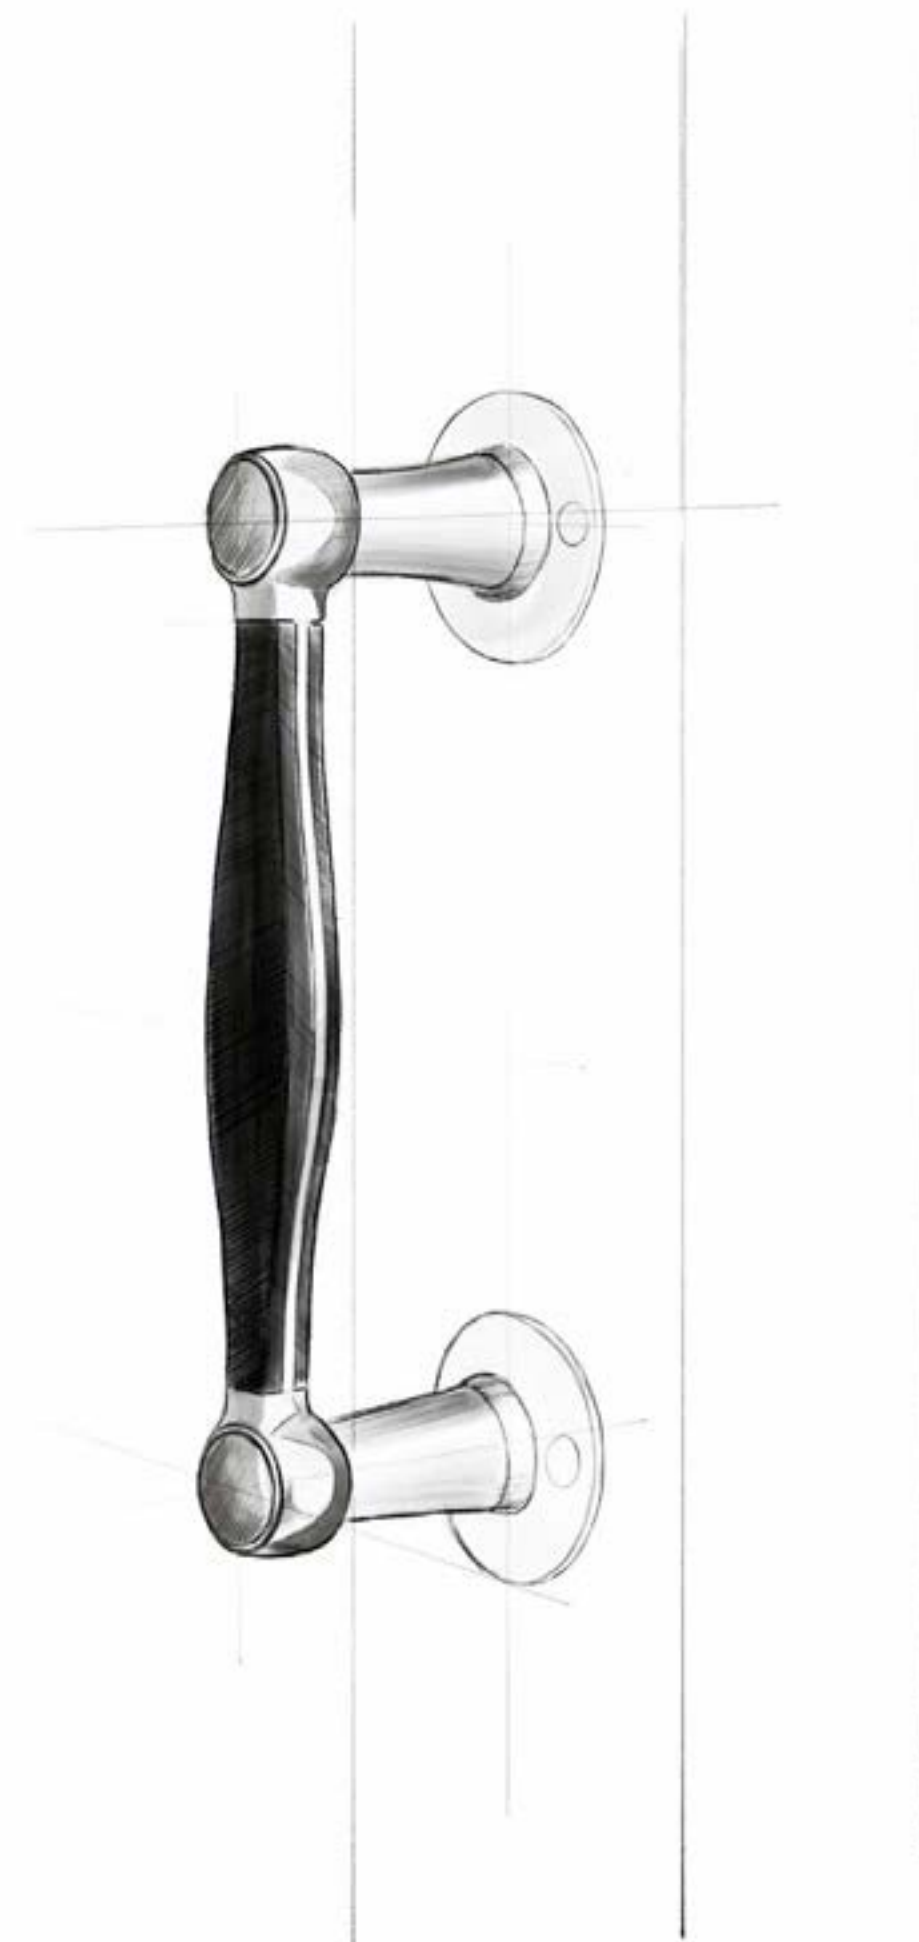

Accessoires

Meubelknoppen

388
389

390

391
391

391

BOSCO LZ100
satin stainless steel/satin black

BOSCO LZ100MA
polished stainless steel/carrara marble