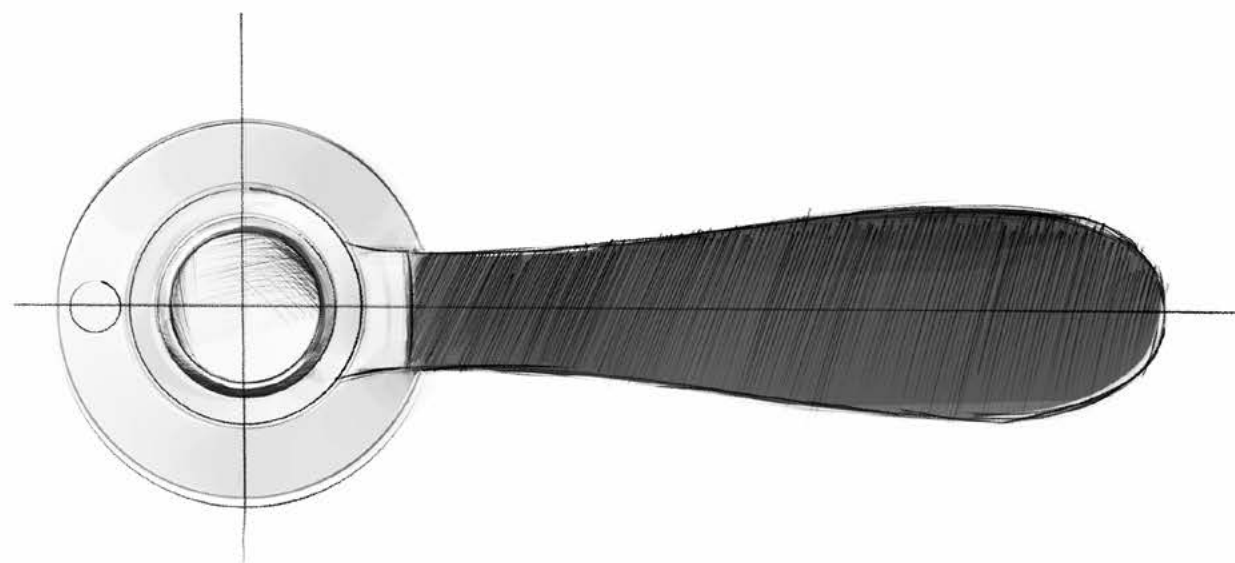

Accessoires

Meubelknoppen

388
389

390

391
391

391

BOSCO LZ100
satin stainless steel/satin black

BOSCO LZ100MA
polished stainless steel/carrara marble