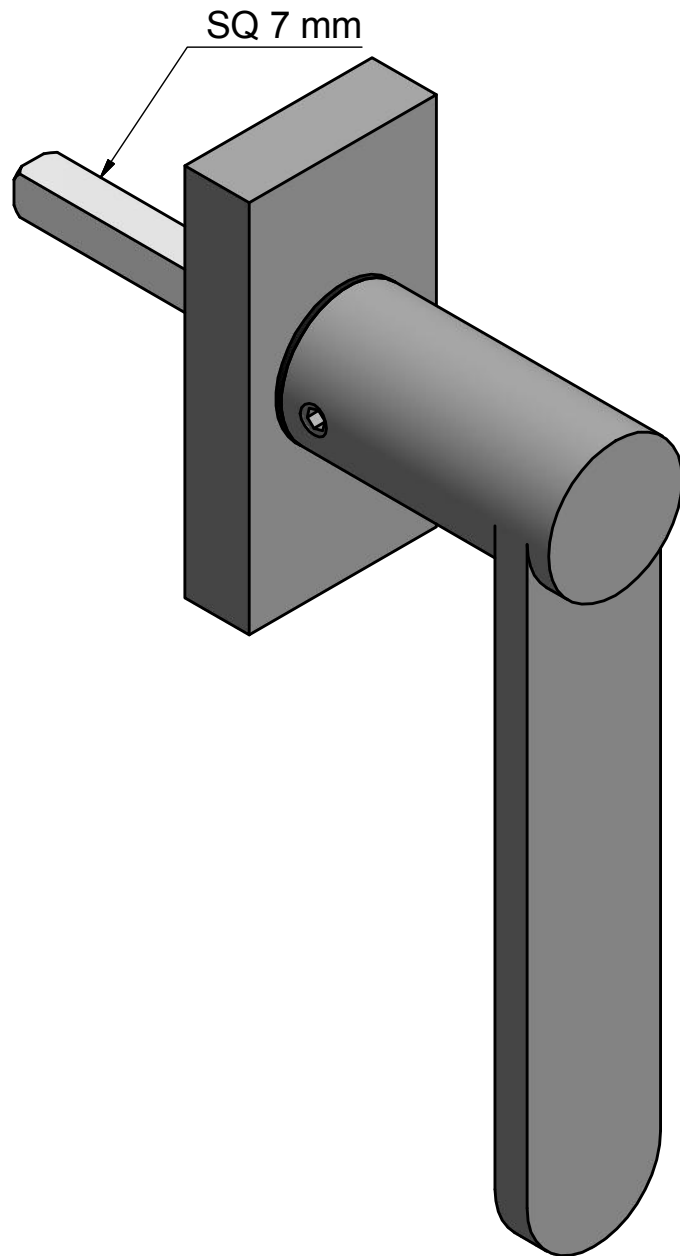

TENSE BB103-DK

non-locking tilt and turn
window handle
stainless steel

FORMANI®		Part number:	
		Description: TENSE BB103-DK	
Doc no.: 3303D004 TENSE BB103-DK V01.dwg	Drawn by: Christian Brimbois	Creation date: 8-1-2016	Format: A3
FORMANI HOLLAND B.V. EUROPALAAN 12 6199 AB MAASTRICHT-AIRPORT NL T +31 (0)43 308 90 00 INFO@FORMANI.COM FORMANI.COM			