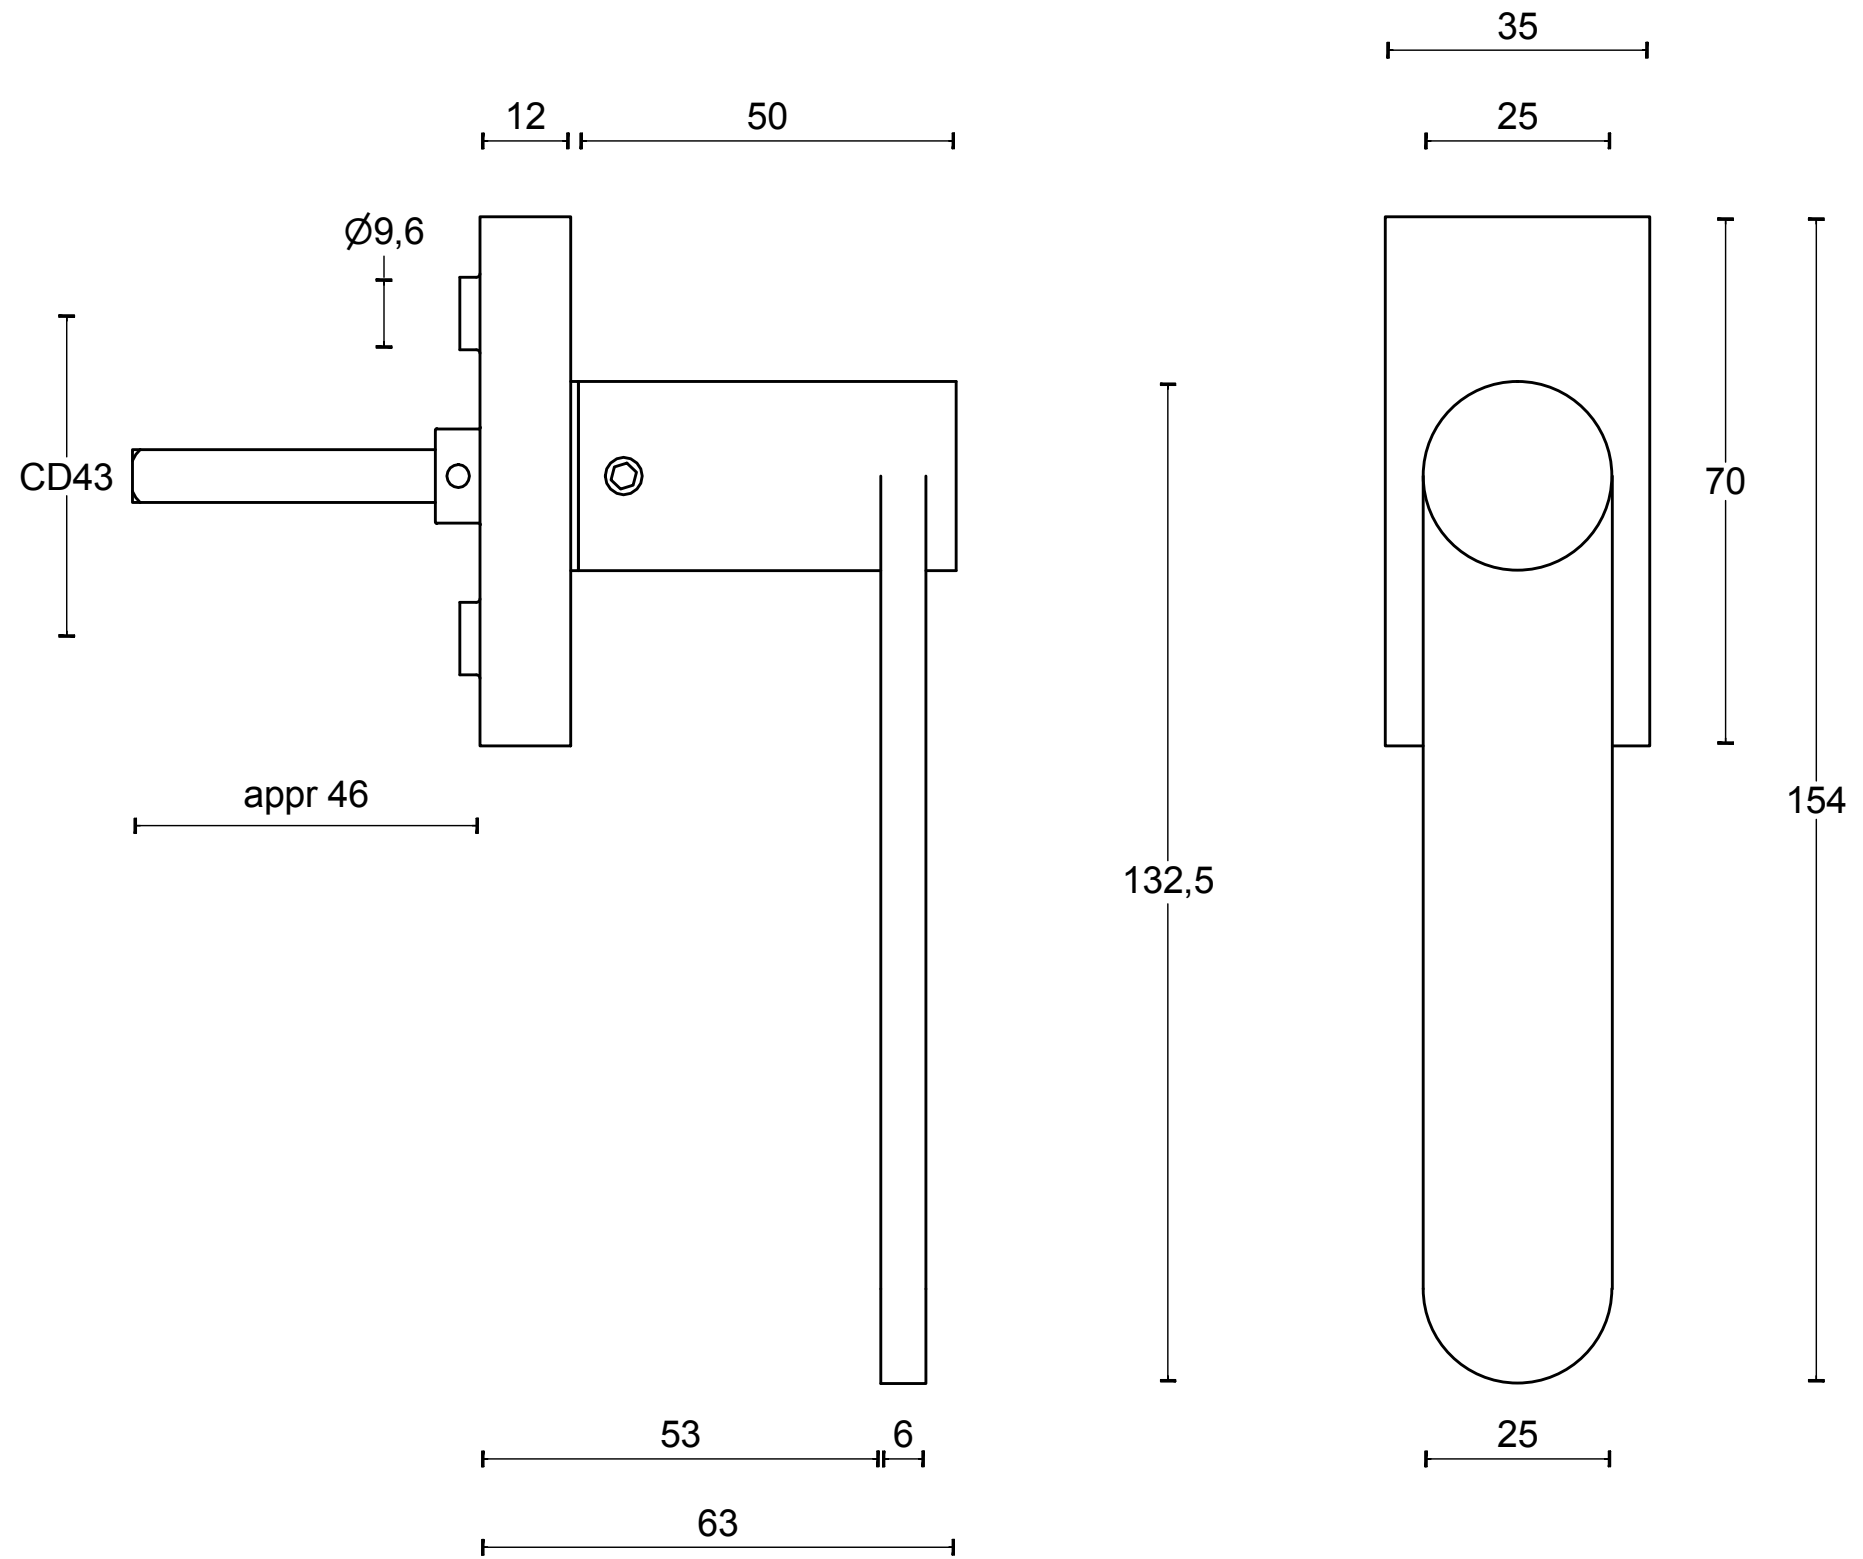

TENSE BB103-DK

non-locking tilt and turn
window handle
stainless steel

FORMANI®		Part number:	
		Description: TENSE BB103-DK	
Doc no.: 3303D004 TENSE BB103-DK V01.dwg	Drawn by: Christian Brimbois	Creation date: 8-1-2016	Format: A3
FORMANI HOLLAND B.V. EUROPALAAN 12 6199 AB MAASTRICHT-AIRPORT NL T +31 (0)43 308 90 00 INFO@FORMANI.COM FORMANI.COM			