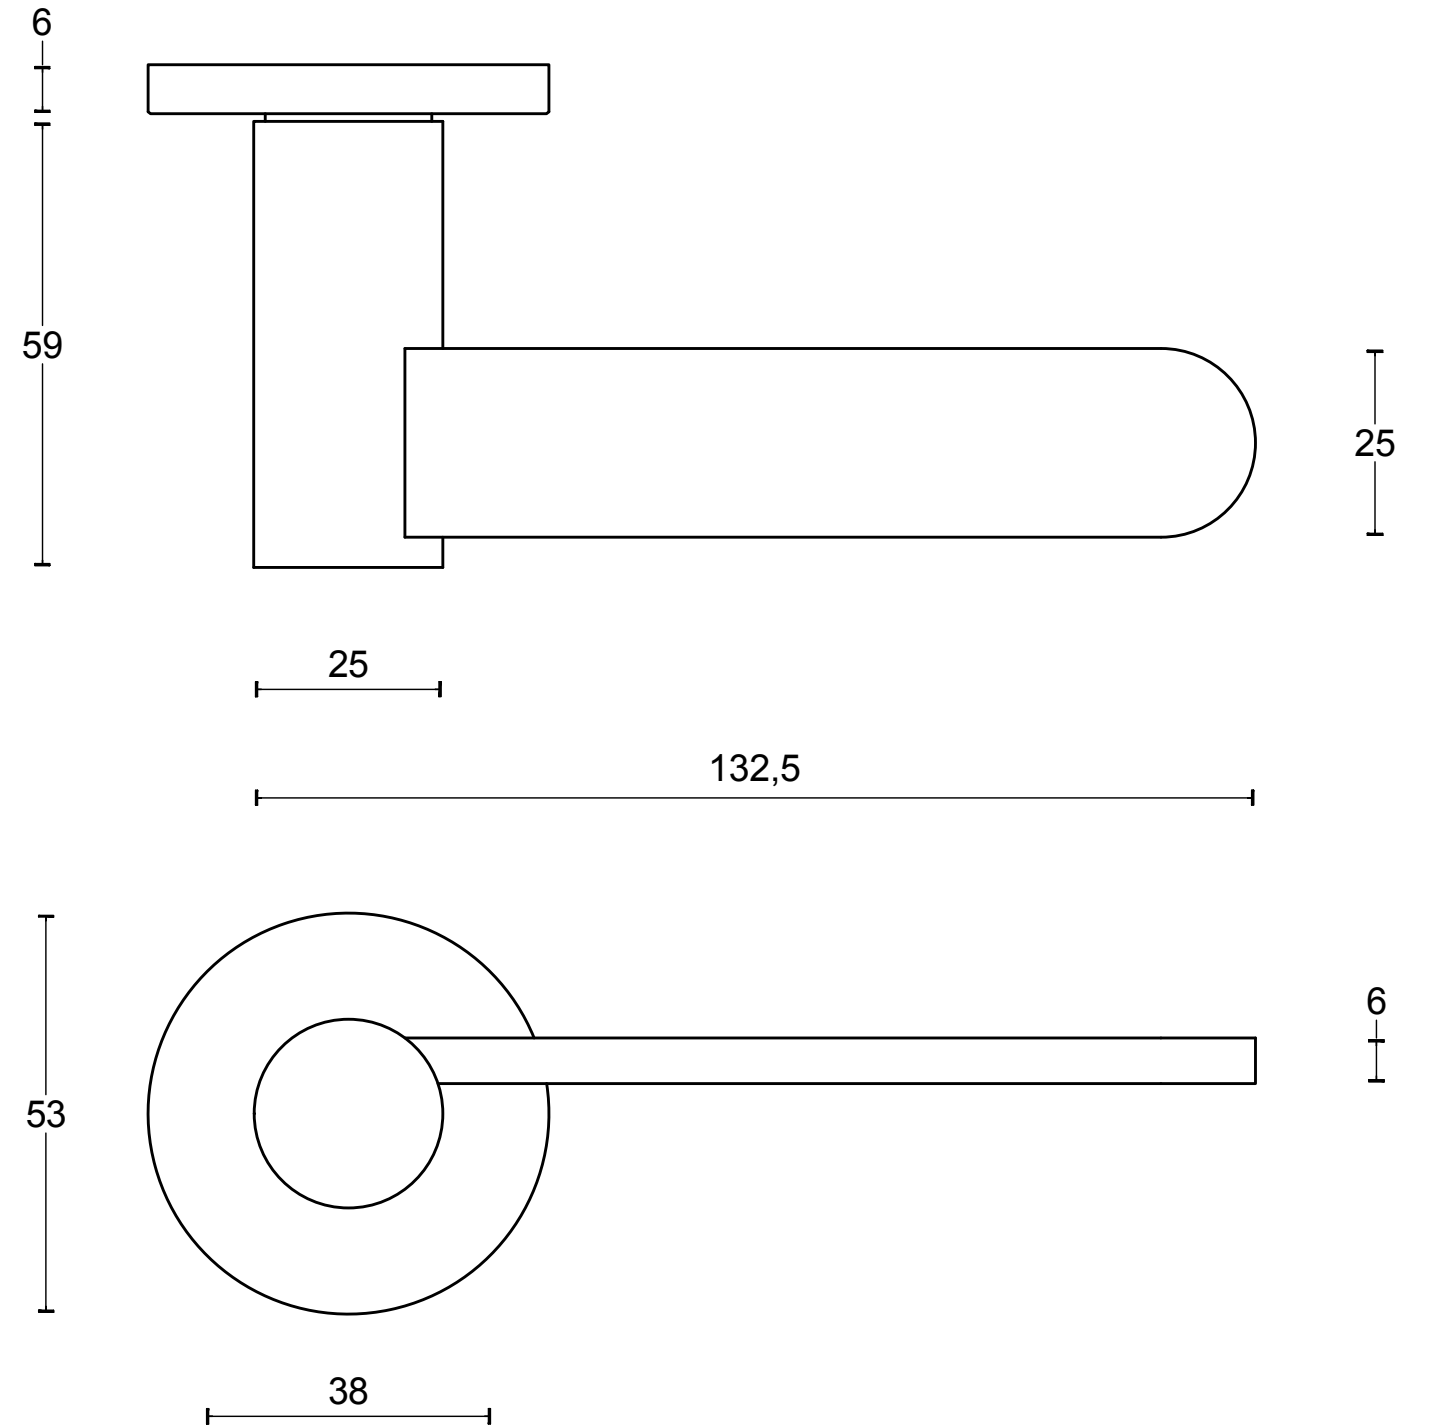

# TENSE BB102 G

lever handle  
stainless steel

FORMANI®		Part number:	
		Description:	
Doc no.: 3301D003 TENSE BB102G V01.dwg	Creation date: 17-12-2015	TENSE BB102 G	Format:
Drawn by: Christian Brimbois			A3
FORMANI HOLLAND B.V. EUROPALAAN 12 6199 AB MAASTRICHT-AIRPORT NL T +31 (0)43 308 90 00 INFO@FORMANI.COM FORMANI.COM			