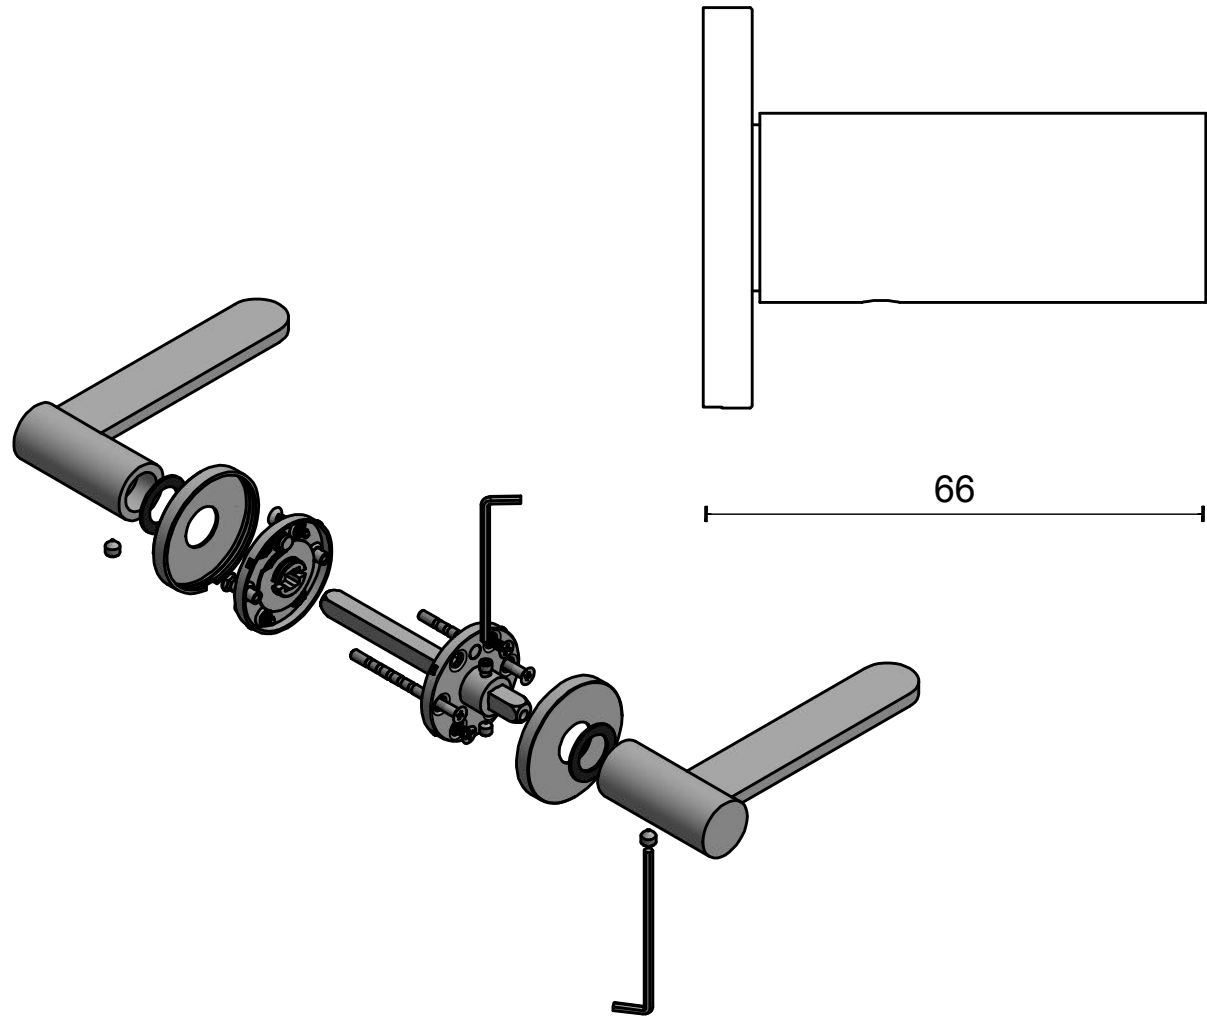

# TENSE BB102 G

lever handle  
stainless steel

FORMANI®		Part number:	
		Description:	
Doc no.: 3301D003 TENSE BB102G V01.dwg	Creation date: 17-12-2015	TENSE BB102 G	Format:
Drawn by: Christian Brimbois			A3
FORMANI HOLLAND B.V. EUROPALAAN 12 6199 AB MAASTRICHT-AIRPORT NL T +31 (0)43 308 90 00 INFO@FORMANI.COM FORMANI.COM			