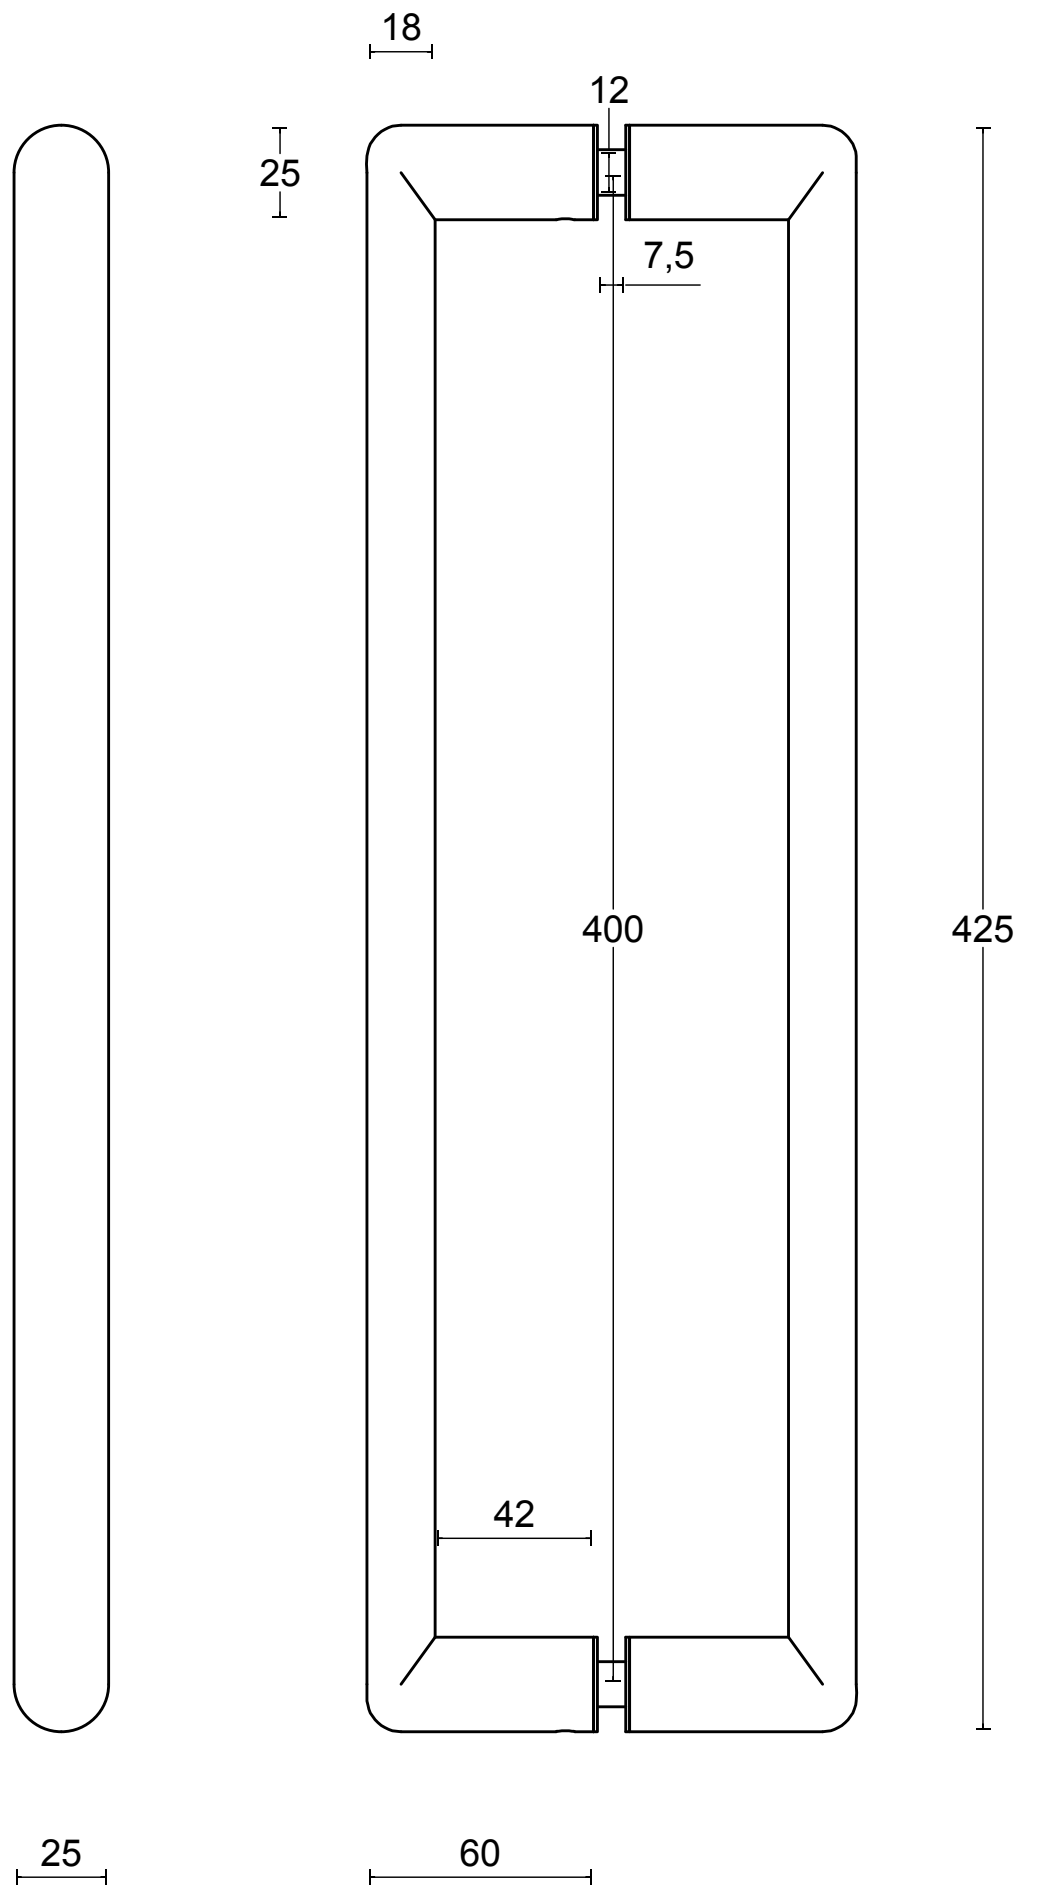

PBI400 PA

solid pull handle
back to back fixing
stainless steel

<h1>FORMANI®</h1>		Part number:	
		Description:	
Doc no.: 3601G001 PBI400PA V01.dwg		<h2>PBI400 PA</h2>	
Drawn by: Christian Brimbois	Creation date: 4-12-2018	<h3>A3</h3>	
FORMANI HOLLAND B.V. EUROPALAAN 12 6199 AB MAASTRICHT-AIRPORT NL T +31 (0)43 308 90 00 INFO@FORMANI.COM FORMANI.COM			