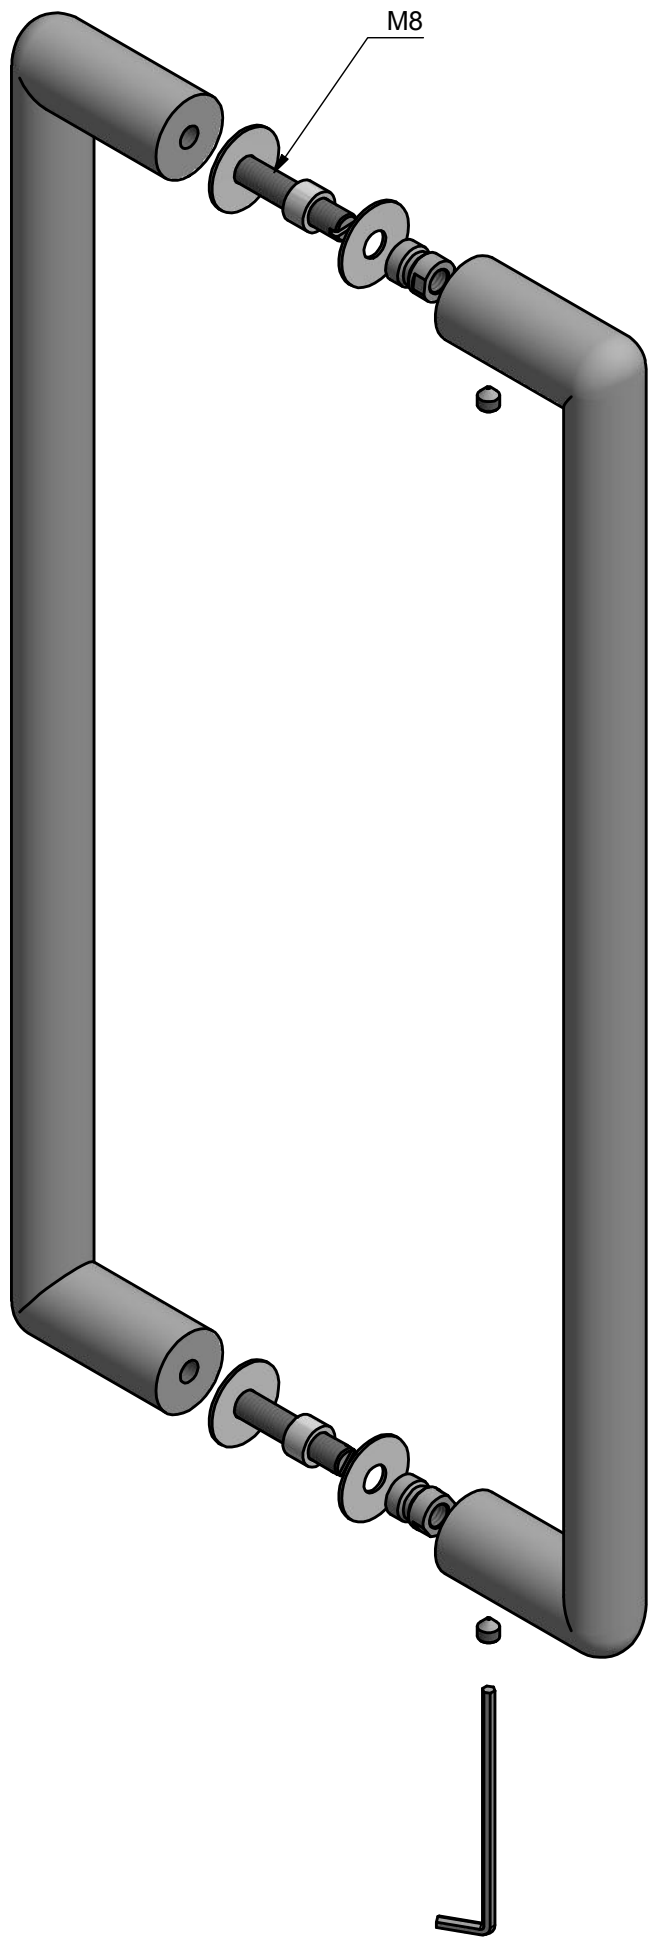

PBI400 PA

solid pull handle
back to back fixing
stainless steel

<h1>FORMANI®</h1>		Part number:	
		Description:	
Doc no.: 3601G001 PBI400PA V01.dwg		<h2>PBI400 PA</h2>	
Drawn by: Christian Brimbois	Creation date: 4-12-2018	<h3>A3</h3>	
FORMANI HOLLAND B.V. EUROPALAAN 12 6199 AB MAASTRICHT-AIRPORT NL T +31 (0)43 308 90 00 INFO@FORMANI.COM FORMANI.COM			