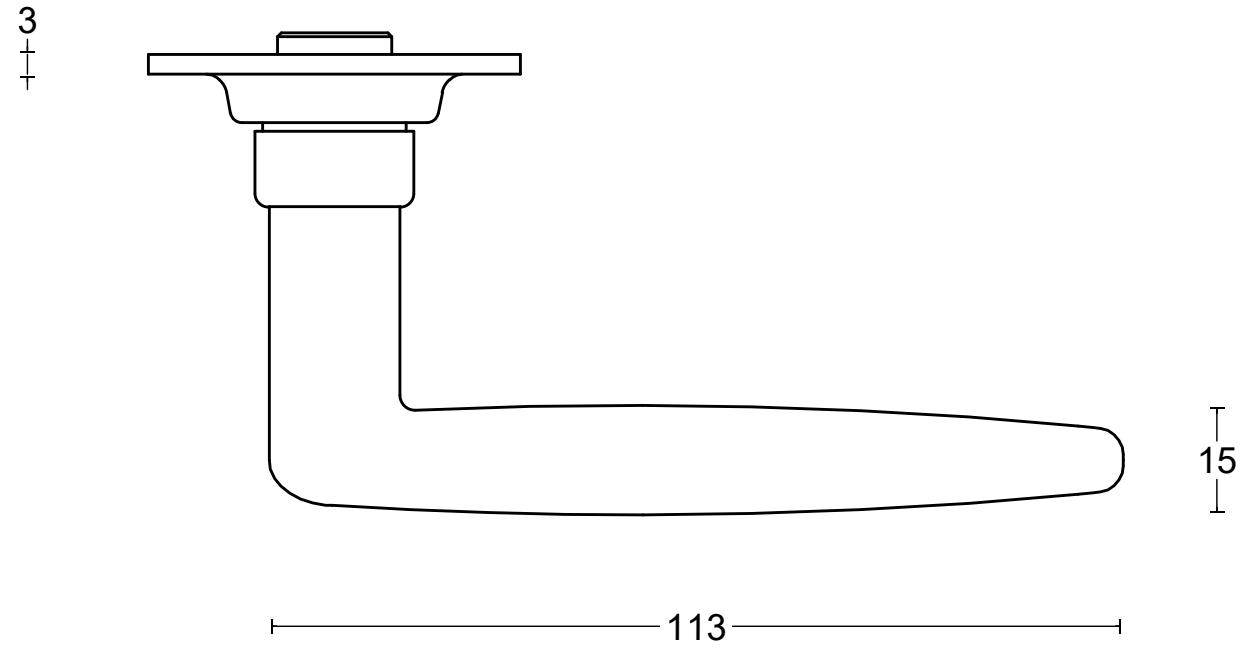

# TIMELESS 1938GRR50

solid sprung lever handle  
attached to rose

<p><b>FORMANI®</b></p> <p>FORMANI HOLLAND B.V. EUROPALAAN 12 6199 AB MAASTRICHT-AIRPORT NL T +31 (0)43 308 90 00 INFO@FORMANI.COM WWW.FORMANI.COM</p>	Type :	Version:
	TIMELESS 1938GRR50	V02
	Description: solid sprung lever handle attached to rose	
Formani filename: 0301D023_1938GRR50_V02.dwg		
Drawn by: Christian Brimbois		
Creation date: 8-11-2022		