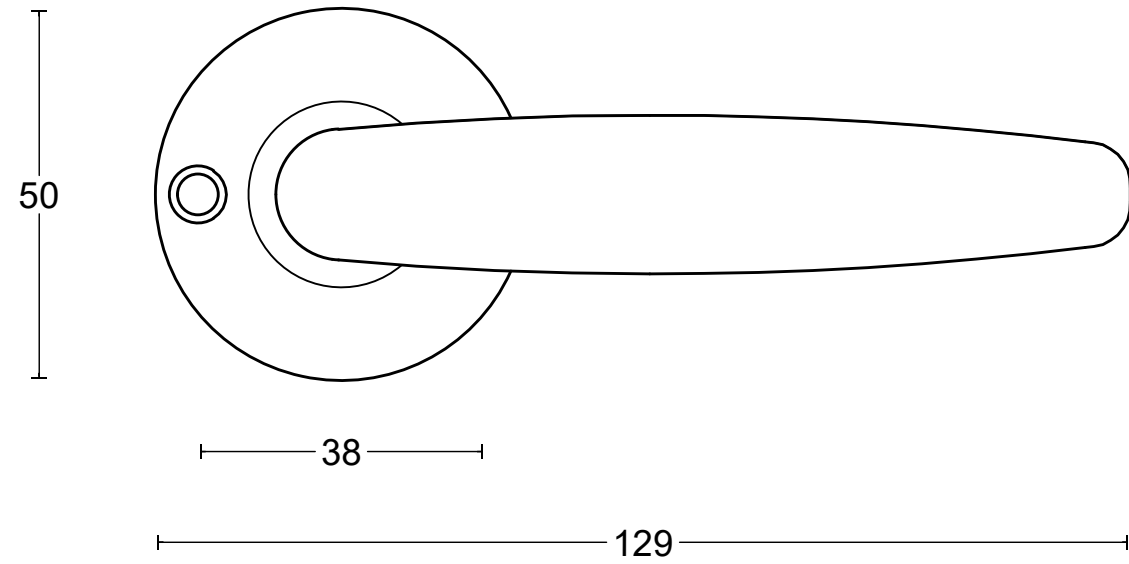

# TIMELESS 1938GRR50

solid sprung lever handle  
attached to rose

<p><b>FORMANI®</b></p> <p>FORMANI HOLLAND B.V. EUROPALAAN 12 6199 AB MAASTRICHT-AIRPORT NL T +31 (0)43 308 90 00 INFO@FORMANI.COM WWW.FORMANI.COM</p>	Type :	Version:
	TIMELESS 1938GRR50	V02
	Description: solid sprung lever handle attached to rose	
Formani filename: 0301D023_1938GRR50_V02.dwg		
Drawn by: Christian Brimbois		
Creation date: 8-11-2022		