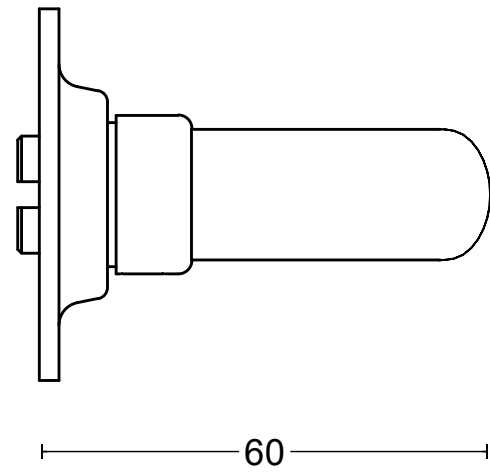

# TIMELESS 1938GRR50

solid sprung lever handle  
attached to rose

<p><b>FORMANI®</b></p> <p>FORMANI HOLLAND B.V. EUROPALAAN 12 6199 AB MAASTRICHT-AIRPORT NL T +31 (0)43 308 90 00 INFO@FORMANI.COM WWW.FORMANI.COM</p>	Type :	Version:
	TIMELESS 1938GRR50	V02
	Description: solid sprung lever handle attached to rose	
Formani filename: 0301D023_1938GRR50_V02.dwg		
Drawn by: Christian Brimbois		
Creation date: 8-11-2022		