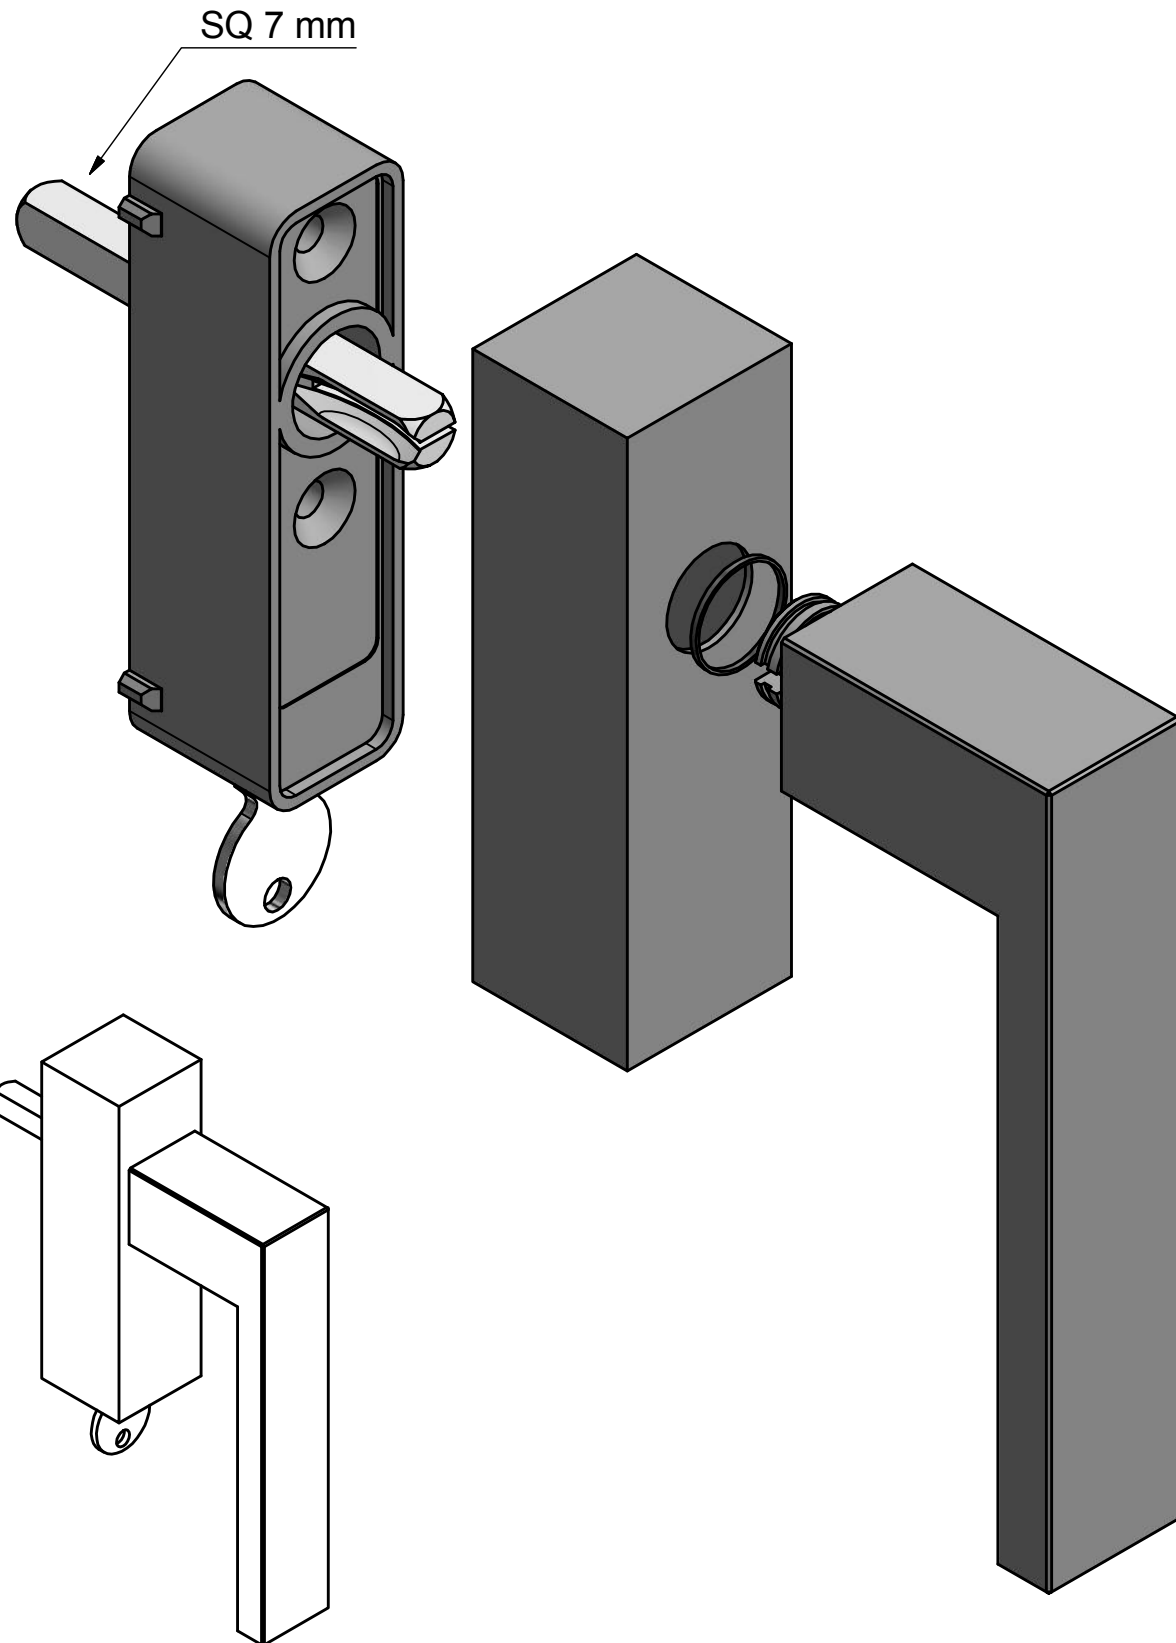

LSQIV-DKLOCK

locking tilt and turn
window handle
stainless steel

| | | | |
|---|-------------------------------|--------------|----------------|
| FORMANI® | | Part number: | |
| | | Description: | |
| Doc no.: | 1503D043 LSQIV-DKLOCK V01.dwg | LSQIV-DKLOCK | Format: |
| Drawn by: | Christian Brimbois | | Creation date: |
| FORMANI HOLLAND B.V. EUROPALAAN 12 6199 AB MAASTRICHT-AIRPORT NL T +31 (0)43 308 90 00 INFO@FORMANI.COM FORMANI.COM | | A3 | |