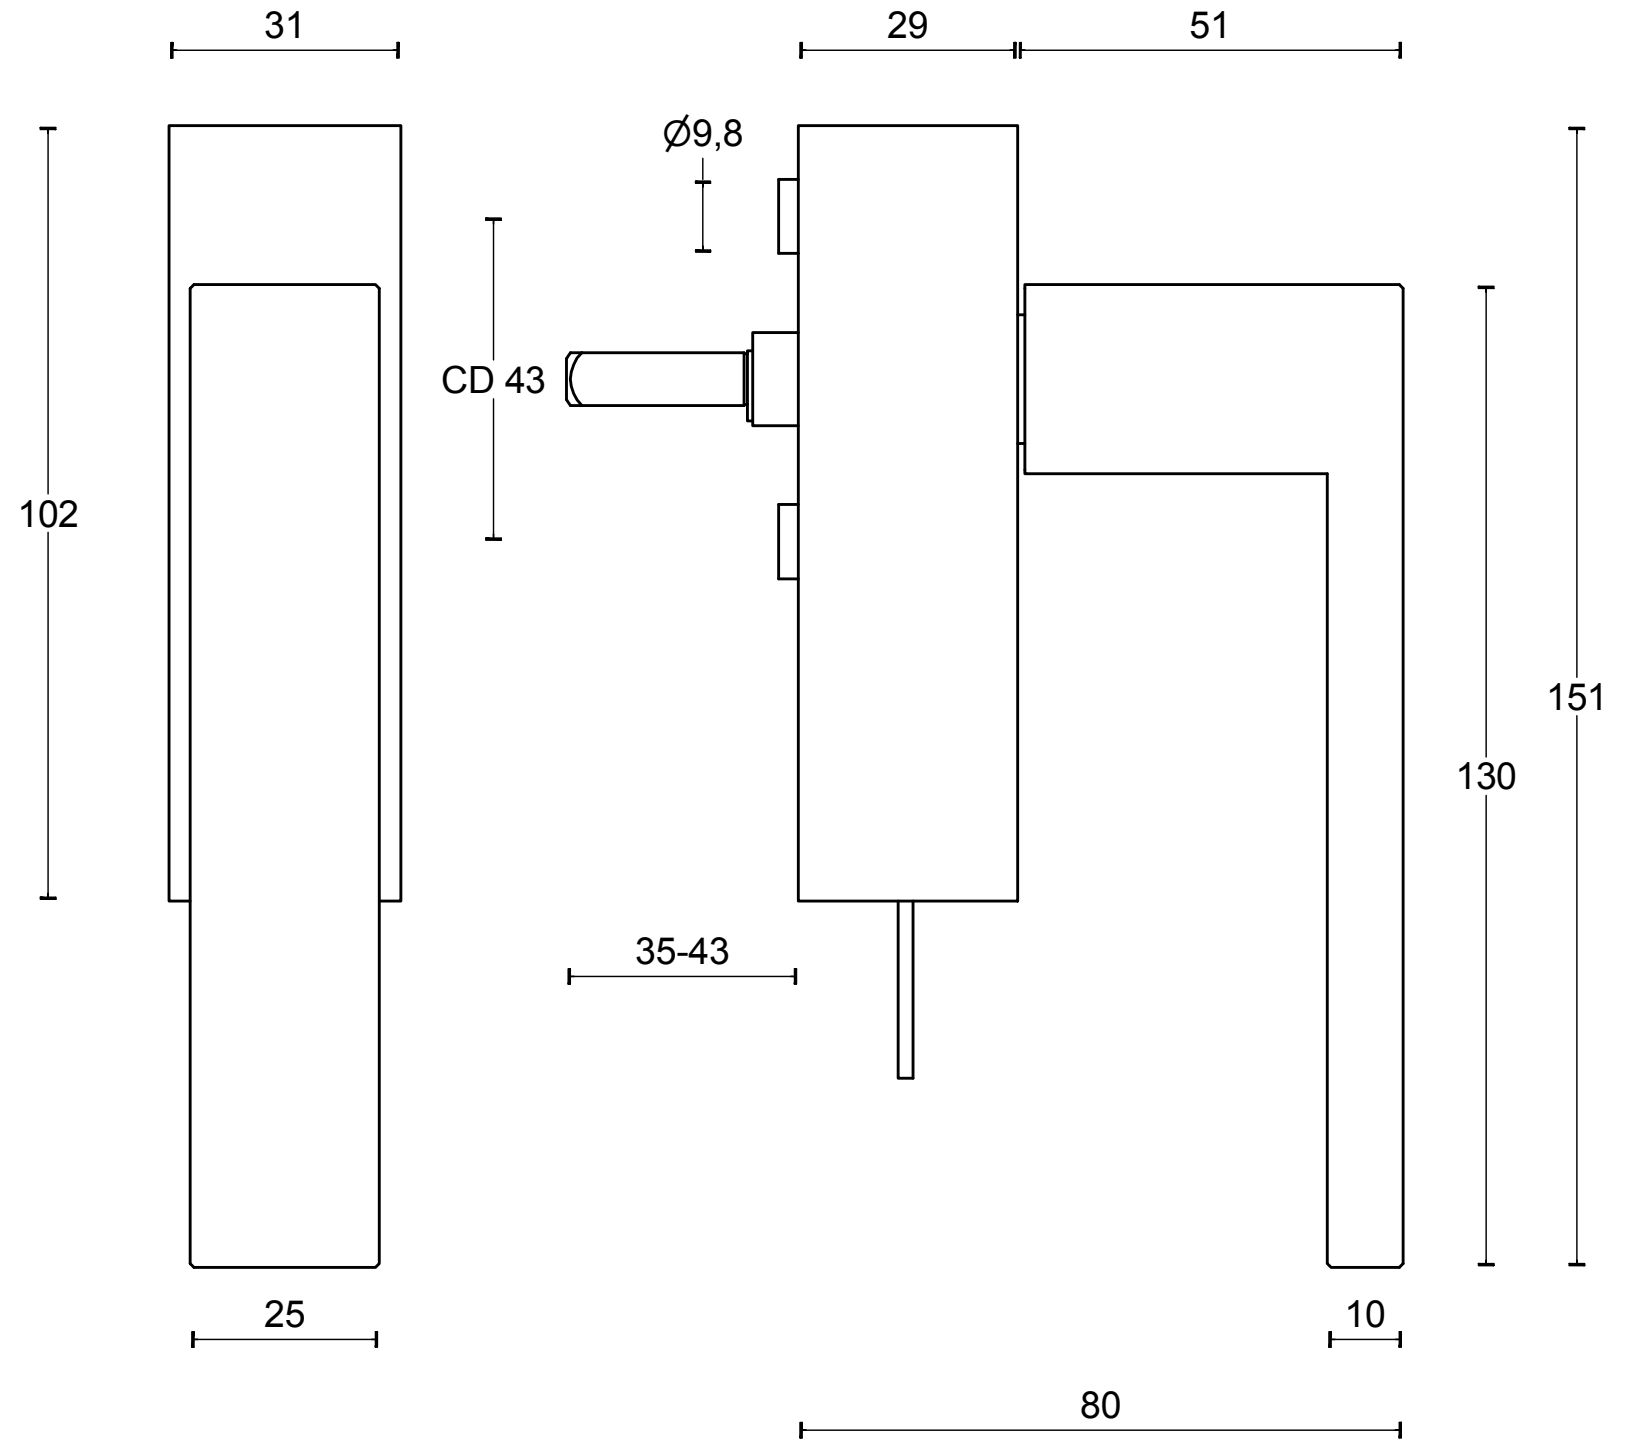

LSQIV-DKLOCK

locking tilt and turn
window handle
stainless steel

| | | | |
|---|-------------------------------|--------------|----------------|
| FORMANI® | | Part number: | |
| | | Description: | |
| Doc no.: | 1503D043 LSQIV-DKLOCK V01.dwg | LSQIV-DKLOCK | Format: |
| Drawn by: | Christian Brimbois | | Creation date: |
| FORMANI HOLLAND B.V. EUROPALAAN 12 6199 AB MAASTRICHT-AIRPORT NL T +31 (0)43 308 90 00 INFO@FORMANI.COM FORMANI.COM | | A3 | |