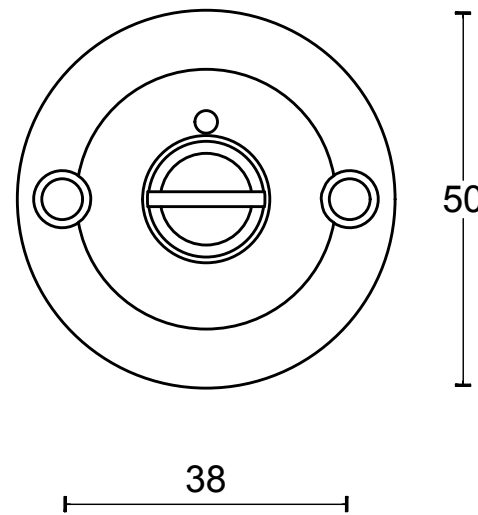

# LZWC50

lever handle accessory  
privacy set  
stainless steel

FORMANI®		Part number:	
		Description:	
Doc no.:	3401T001 LZWC50 V01.dwg	LZWC50	Format:
Drawn by:	Christian Brimbois		Creation date:
FORMANI HOLLAND B.V. EUROPALAAN 12 6199 AB MAASTRICHT-AIRPORT NL T +31 (0)43 308 90 00 INFO@FORMANI.COM FORMANI.COM		A3	