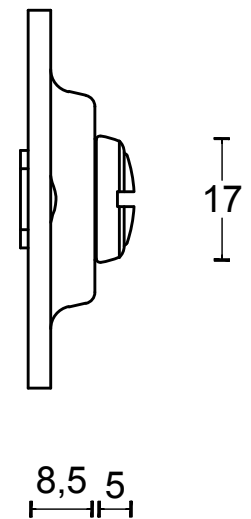

# LZWC50

lever handle accessory  
privacy set  
stainless steel

FORMANI®		Part number:	
		Description:	
Doc no.:	3401T001 LZWC50 V01.dwg	LZWC50	Format:
Drawn by:	Christian Brimbois		Creation date:
FORMANI HOLLAND B.V. EUROPALAAN 12 6199 AB MAASTRICHT-AIRPORT NL T +31 (0)43 308 90 00 INFO@FORMANI.COM FORMANI.COM		A3	