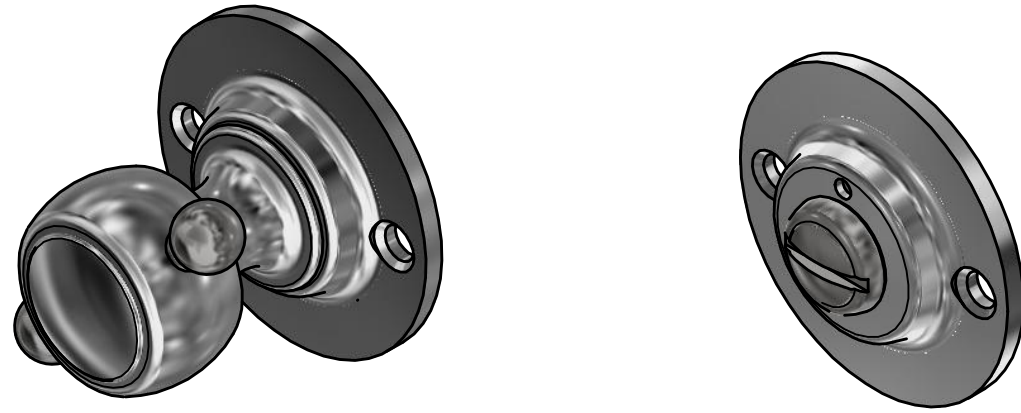

# LZWC50

lever handle accessory  
privacy set  
stainless steel

FORMANI®		Part number:	
		Description:	
Doc no.:	3401T001 LZWC50 V01.dwg	LZWC50	Format:
Drawn by:	Christian Brimbois		Creation date:
FORMANI HOLLAND B.V. EUROPALAAN 12 6199 AB MAASTRICHT-AIRPORT NL T +31 (0)43 308 90 00 INFO@FORMANI.COM FORMANI.COM		A3	