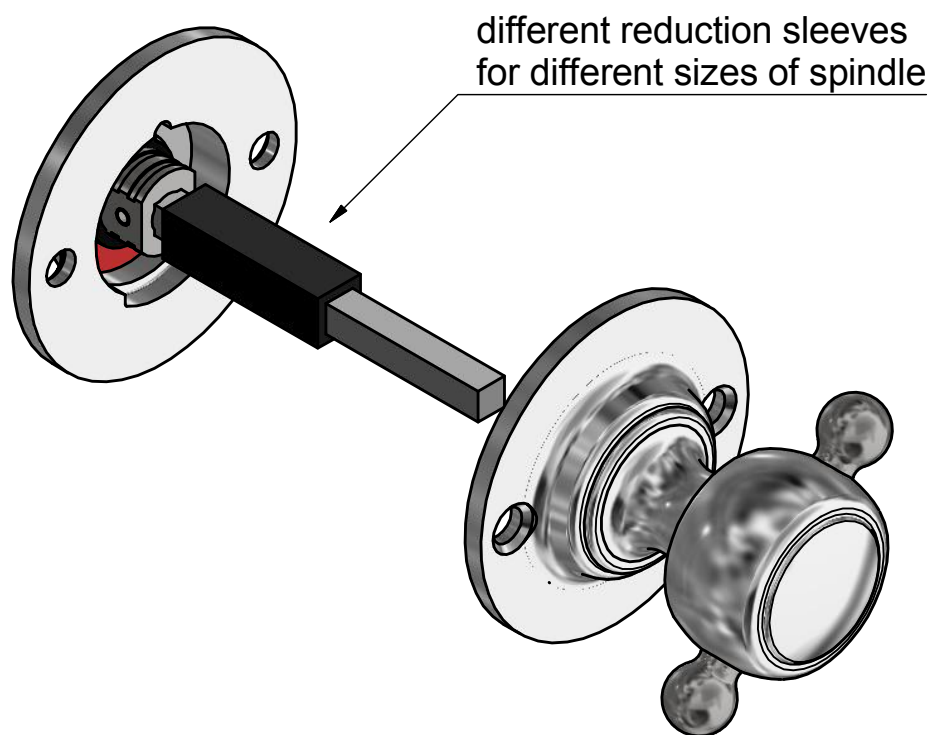

# LZWC50

lever handle accessory  
privacy set  
stainless steel

FORMANI®		Part number:	
		Description:	
Doc no.:	3401T001 LZWC50 V01.dwg	LZWC50	Format:
Drawn by:	Christian Brimbois		Creation date:
FORMANI HOLLAND B.V. EUROPALAAN 12 6199 AB MAASTRICHT-AIRPORT NL T +31 (0)43 308 90 00 INFO@FORMANI.COM FORMANI.COM		A3	