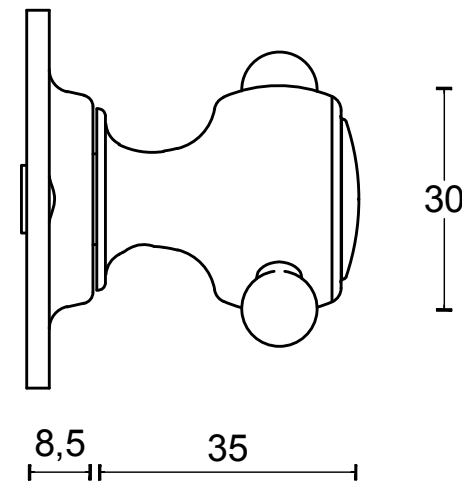

# LZWC50

lever handle accessory  
privacy set  
stainless steel

FORMANI®		Part number:	
		Description:	
Doc no.:	3401T001 LZWC50 V01.dwg	LZWC50	Format:
Drawn by:	Christian Brimbois		Creation date:
FORMANI HOLLAND B.V. EUROPALAAN 12 6199 AB MAASTRICHT-AIRPORT NL T +31 (0)43 308 90 00 INFO@FORMANI.COM FORMANI.COM		A3	