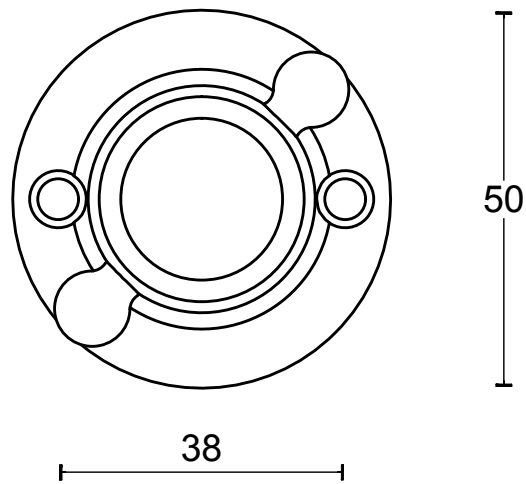

# LZWC50

lever handle accessory  
privacy set  
stainless steel

FORMANI®		Part number:	
		Description:	
Doc no.:	3401T001 LZWC50 V01.dwg	LZWC50	Format:
Drawn by:	Christian Brimbois		Creation date:
FORMANI HOLLAND B.V. EUROPALAAN 12 6199 AB MAASTRICHT-AIRPORT NL T +31 (0)43 308 90 00 INFO@FORMANI.COM FORMANI.COM		A3	