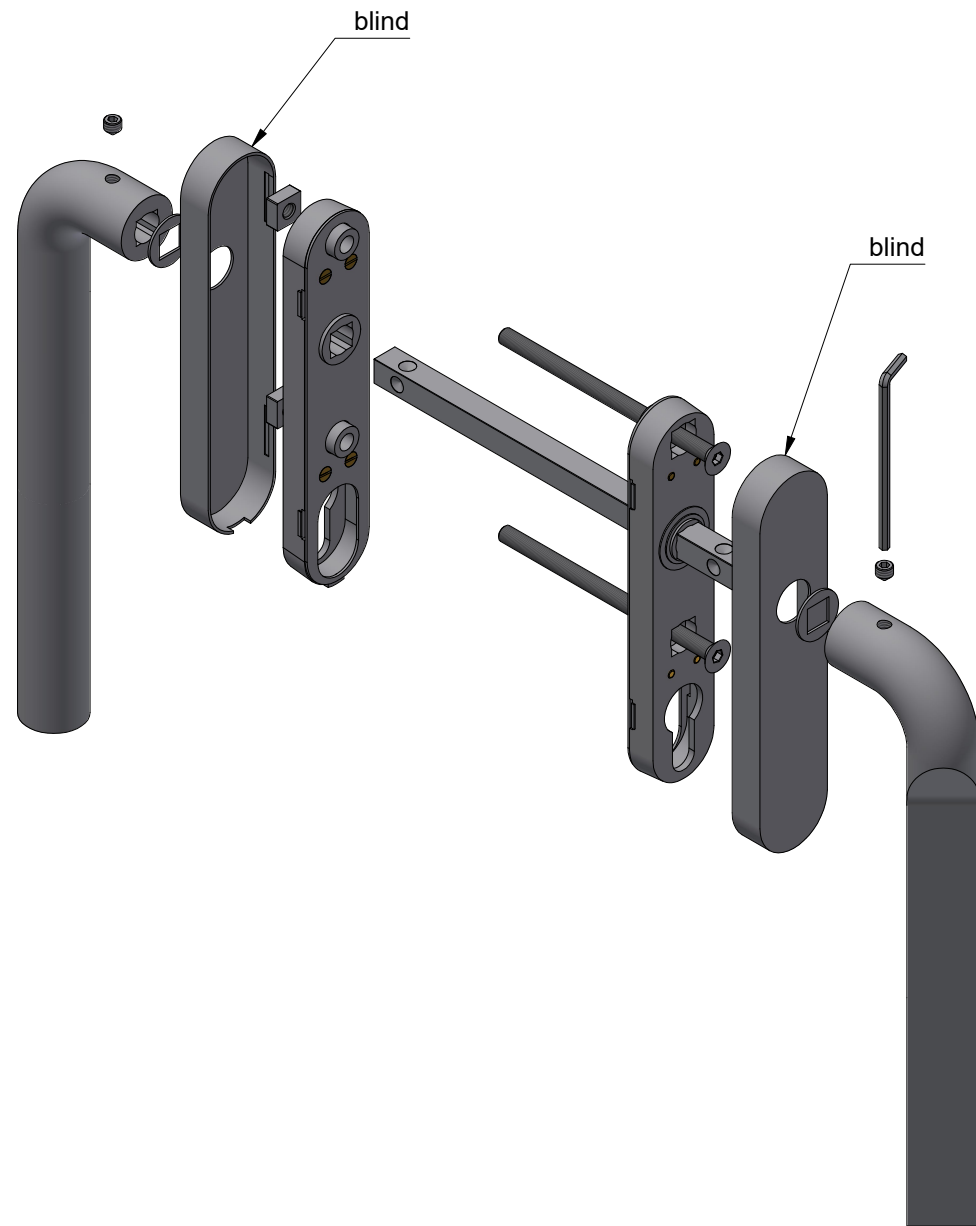

# RIVIO GL230PA

pair of solid lift-up hardware  
for sliding doors  
stainless steel

<p><b>FORMANI®</b></p> <p>FORMANI HOLLAND B.V. EUROPALAAN 12 6199 AB MAASTRICHT-AIRPORT NL T +31 (0)43 308 90 00 INFO@FORMANI.COM WWW.FORMANI.COM</p>	<p>Type : <b>RIVIO GL230PA</b></p>	<p>Version: V01</p>
<p>Formani filename: 4101Z001_GL230PA_V01.dwg</p>	<p>Description: pair of solid lift-up hardware for sliding doors stainless steel</p>	<p>Format <b>A3</b></p>
<p>Drawn by: Semih Aslan</p>		
<p>Creation date: 11-3-2026</p>		