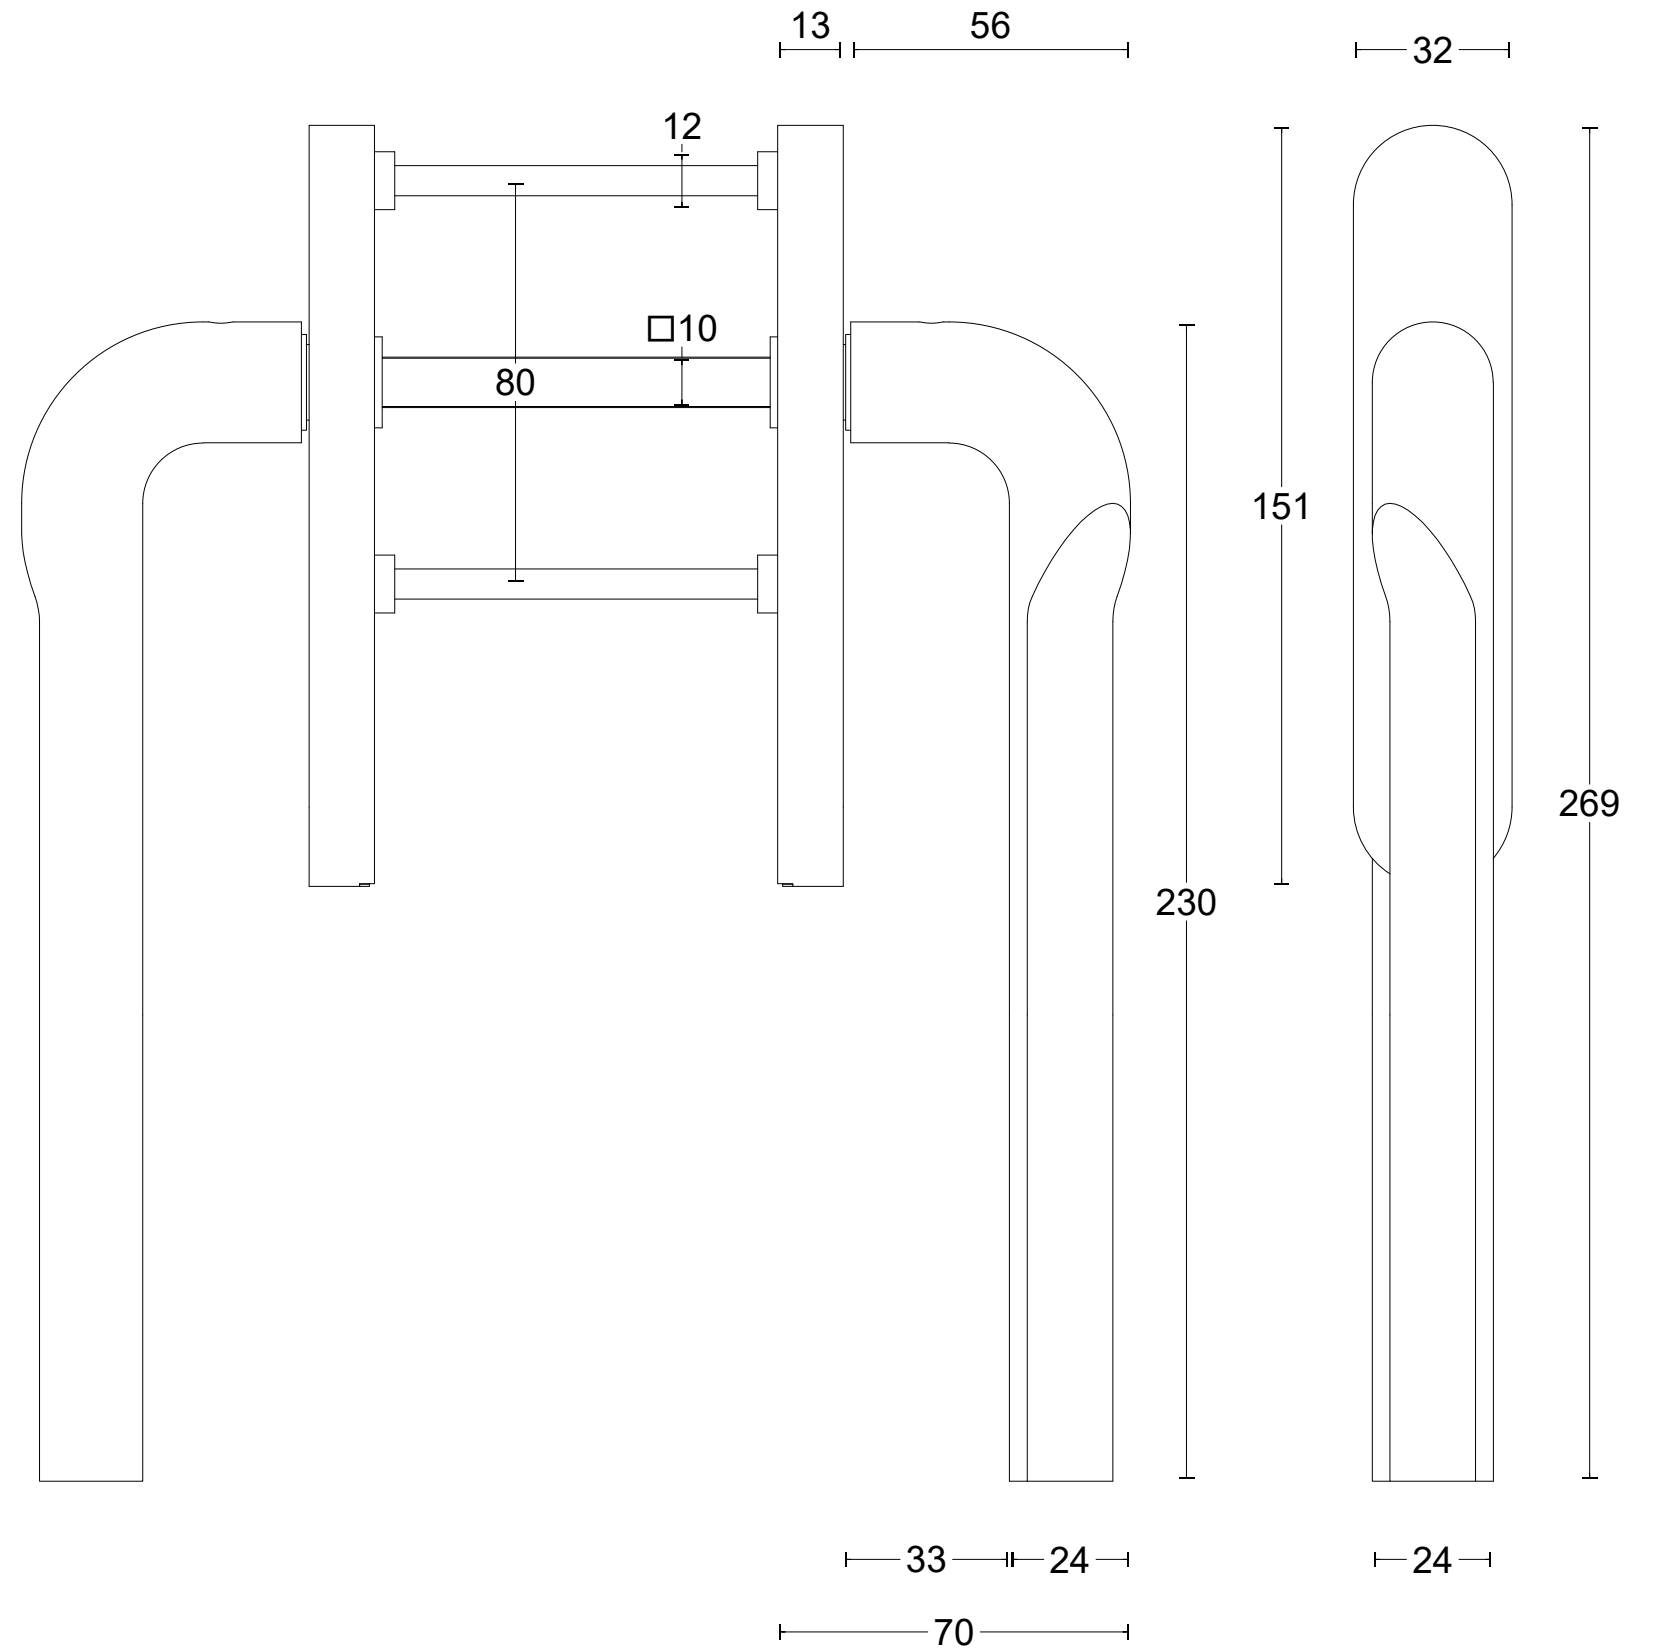

# RIVIO GL230PA

pair of solid lift-up hardware  
for sliding doors  
stainless steel

<p><b>FORMANI®</b></p> <p>FORMANI HOLLAND B.V. EUROPALAAN 12 6199 AB MAASTRICHT-AIRPORT NL T +31 (0)43 308 90 00 INFO@FORMANI.COM WWW.FORMANI.COM</p>	<p>Type : <b>RIVIO GL230PA</b></p>	<p>Version: V01</p>
<p>Formani filename: 4101Z001_GL230PA_V01.dwg</p>	<p>Description: pair of solid lift-up hardware for sliding doors stainless steel</p>	<p>Format <b>A3</b></p>
<p>Drawn by: Semih Aslan</p>		
<p>Creation date: 11-3-2026</p>		