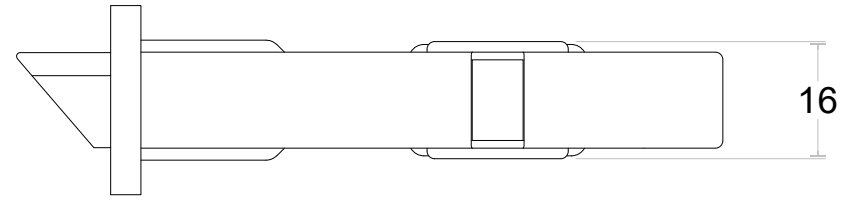

# BASICS LBLA-Y55 SKG

SKG\*\* 495.112.01

	FORMANI HOLLAND B.V. EUROPALAAN 12 6199 AB MAASTRICHT-AIRPORT NL T +31 (0)43 308 90 00 INFO@FORMANI.COM WWW.FORMANI.COM	Type :	Version:	
	Formani filename: 1514LS01_LBLSA-Y55_SKG_V01.dwg	<b>BASICS LBLA-Y55 SKG</b>	Description: <b>SKG** 495.112.01</b>	Format <b>A3</b>
	Drawn by: Semih Aslan			
Creation date: 28-8-2024				