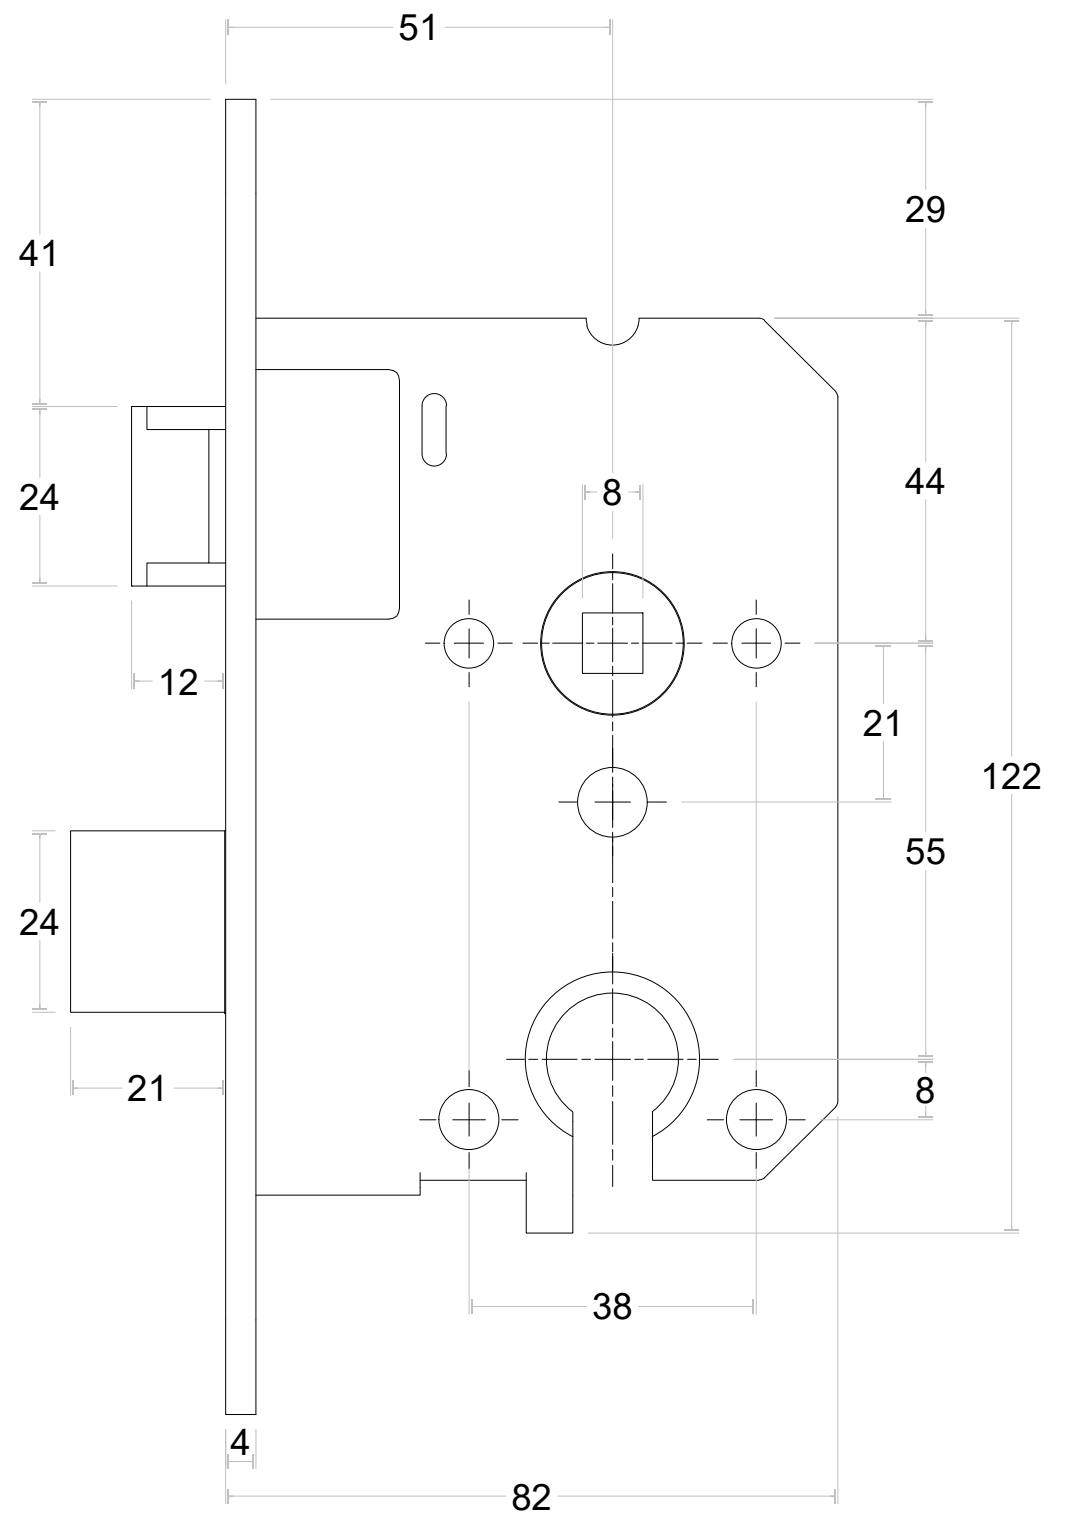

# BASICS LBLA-Y55 SKG

SKG\*\* 495.112.01

	FORMANI HOLLAND B.V. EUROPALAAN 12 6199 AB MAASTRICHT-AIRPORT NL T +31 (0)43 308 90 00 INFO@FORMANI.COM WWW.FORMANI.COM	Type :	Version:	
	Formani filename: 1514LS01_LBLSA-Y55_SKG_V01.dwg	<b>BASICS LBLA-Y55 SKG</b>	Description: <b>SKG** 495.112.01</b>	Format <b>A3</b>
	Drawn by: Semih Aslan			
Creation date: 28-8-2024				