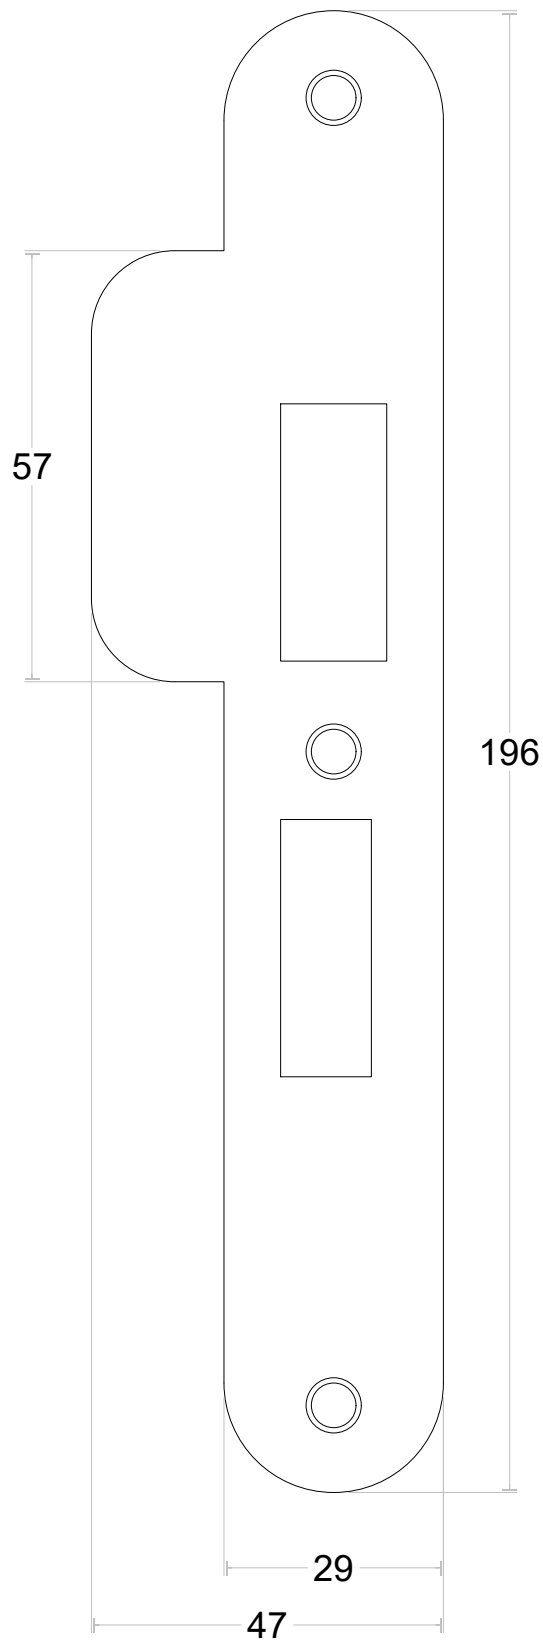

# BASICS LBLA-Y55 SKG

SKG\*\* 495.112.01

	FORMANI HOLLAND B.V. EUROPALAAN 12 6199 AB MAASTRICHT-AIRPORT NL T +31 (0)43 308 90 00 INFO@FORMANI.COM WWW.FORMANI.COM	Type :	Version:	
	Formani filename: 1514LS01_LBLSA-Y55_SKG_V01.dwg	<b>BASICS LBLA-Y55 SKG</b>	Description: <b>SKG** 495.112.01</b>	Format <b>A3</b>
	Drawn by: Semih Aslan			
Creation date: 28-8-2024				