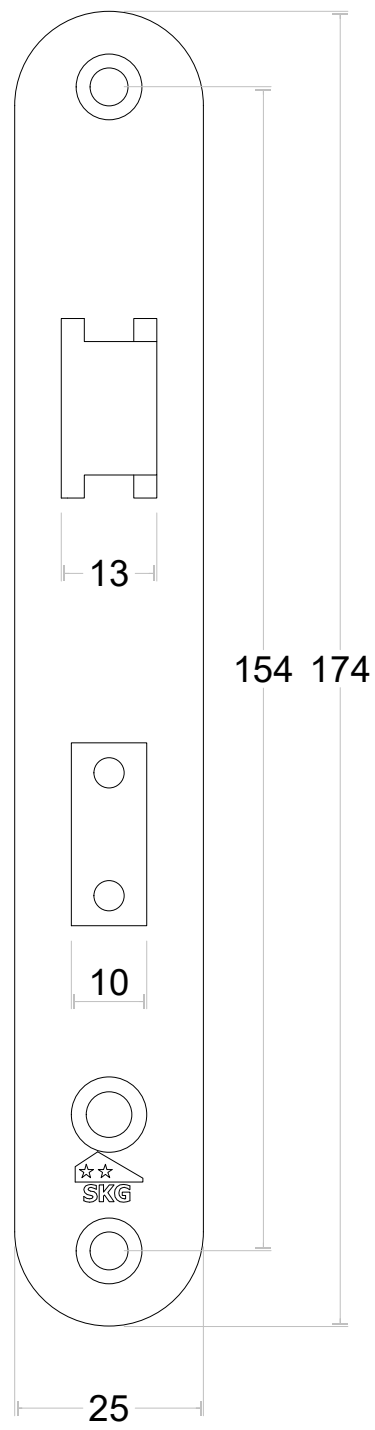

# BASICS LBLA-Y55 SKG

SKG\*\* 495.112.01

	FORMANI HOLLAND B.V. EUROPALAAN 12 6199 AB MAASTRICHT-AIRPORT NL T +31 (0)43 308 90 00 INFO@FORMANI.COM WWW.FORMANI.COM	Type :	Version:	
	Formani filename: 1514LS01_LBLSA-Y55_SKG_V01.dwg	<b>BASICS LBLA-Y55 SKG</b>	Description: <b>SKG** 495.112.01</b>	Format <b>A3</b>
	Drawn by: Semih Aslan			
Creation date: 28-8-2024				