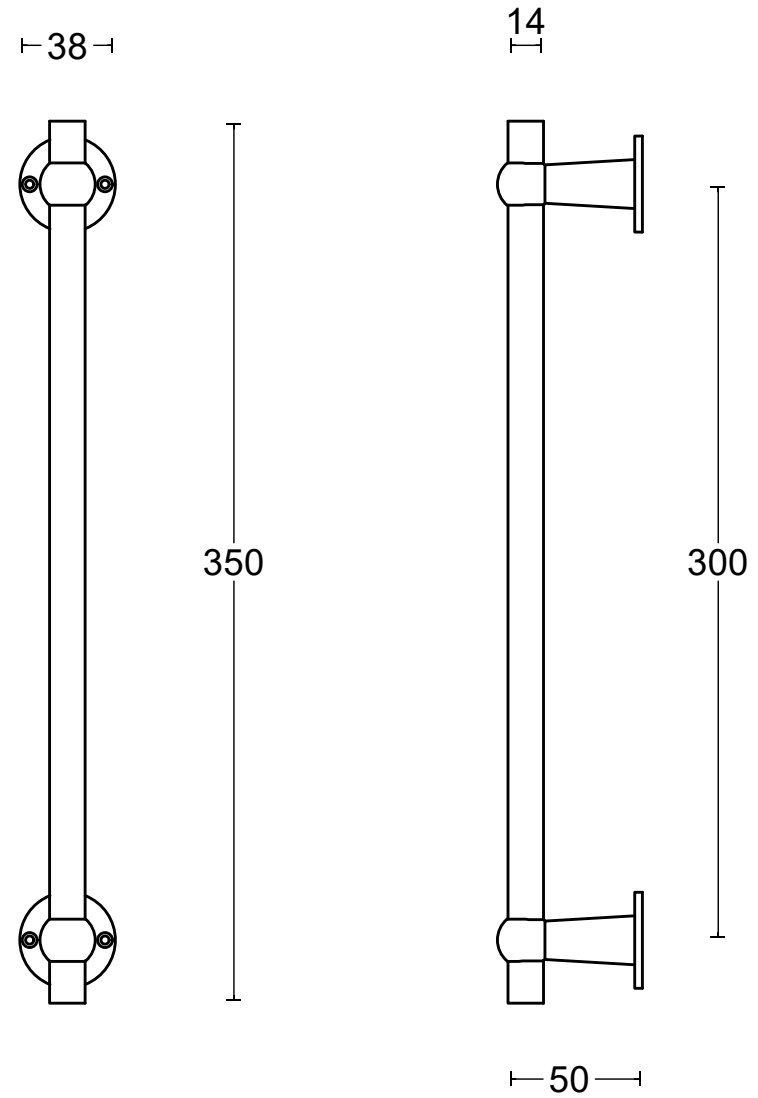

TIMELESS MG1910T

solid pull handle for
timber doors

	FORMANI HOLLAND B.V. EUROPALAAN 12 6199 AB MAASTRICHT-AIRPORT NL T +31 (0)43 308 90 00 INFO@FORMANI.COM WWW.FORMANI.COM	Type :	Version:
	Formani filename: 2001G001_MG1910T_V02.dwg	TIMELESS MG1910T	V01
	Drawn by: Christian Brimbois	Description: solid pull handle for timber doors	Format A3
Creation date: 3-4-2023			