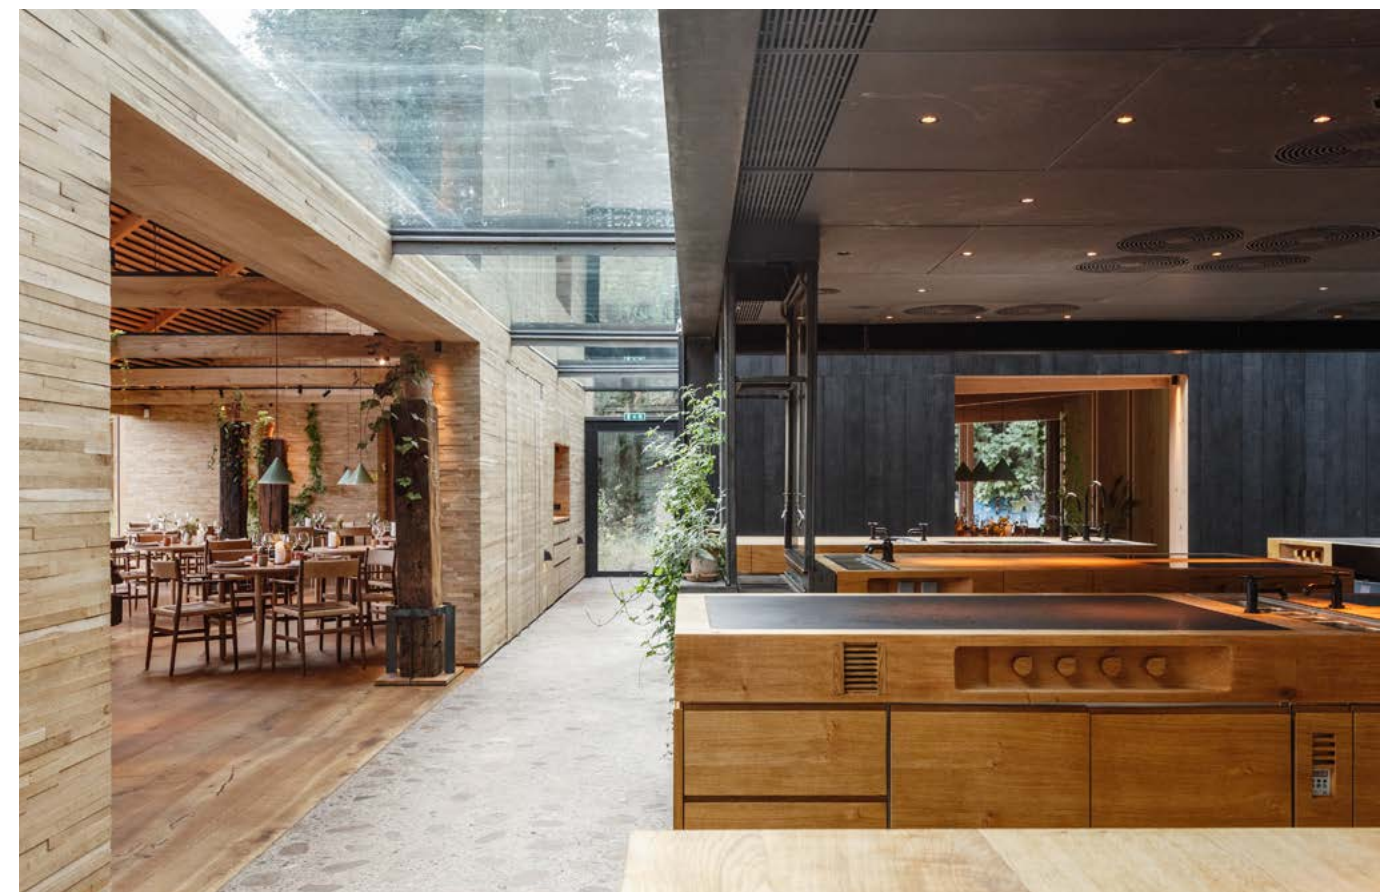

We open the doors of ‘the world’s best restaurant’

Following the success of the celebrated restaurant Noma, which had been voted the world’s best restaurant four times, chef René Redzepi opened Noma 2.0 in Copenhagen in 2018. In 2021 the restaurant has been awarded three Michelin stars. Bjarke Ingels Group (architect) and Studio David Thulstrup (interior design) have created a superbly Scandinavian feel without any of the usual clichés. The designer favoured door fittings and bathroom accessories from the ONE collection by Piet Boon. After all, the clean lines and high-quality finish of our products fit seamlessly into the look and feel of the place. Honest, simple, and understated design does all the talking.

In navolging op het wereldberoemde restaurant Noma, dat tot vier keer toe werd verkozen tot beste restaurant van de wereld, opende chef René Redzepi in 2018 Noma 2.0 in Copenhagen. In 2021 werd het restaurant bekroont met maar liefs drie Michelin sterren. Met Bjarke Ingels Group als architect en een interieur van Studio David Thulstrup werd een sterke Scandinavische sfeer neergezet zonder clichés. Daarbij viel de keuze op deurbeslag en badkameraccessoires uit de ONE collectie van Piet Boon. De strakke lijnen en hoogwaardige afwerking van onze producten sluit tenslotte naadloos aan bij de look en feel van het restaurant. Eerlijk, simpel en niet te overdreven. Meer moet het niet zijn.