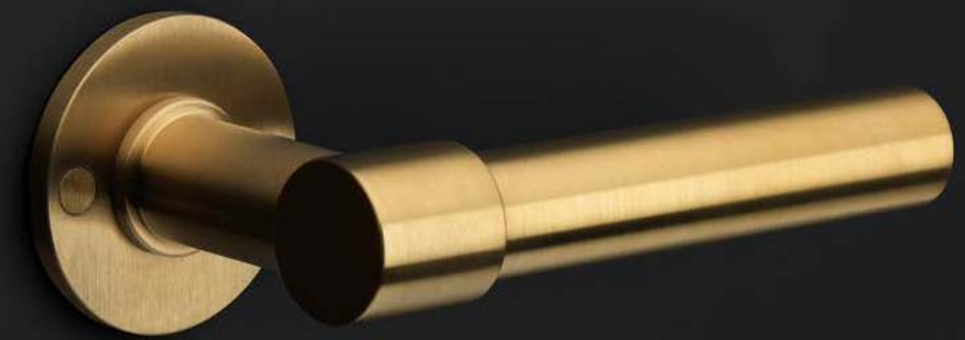

Panton.

ONE PBL20XL/50
satin black

ONE PBL20XL/50
bronze

ONE PBL20XL/50
PVD satin black

ONE PBL20XL/50
PVD satin gold

ONE PBL20XL/50
white

ONE PBL20XL/50
satin stainless steel

Restaurant Noma 2.0