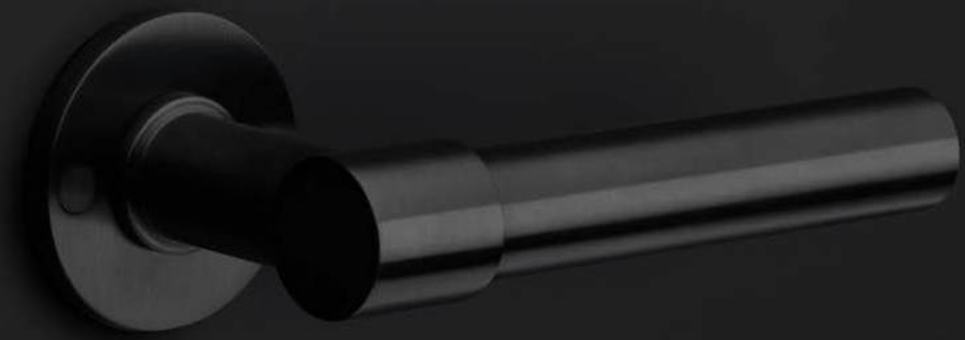

Panton.

ONE PBL20XL/50
satin black

ONE PBL20XL/50
bronze

ONE PBL20XL/50
PVD satin black

ONE PBL20XL/50
PVD satin gold

ONE PBL20XL/50
white

ONE PBL20XL/50
satin stainless steel

Restaurant Noma 2.0