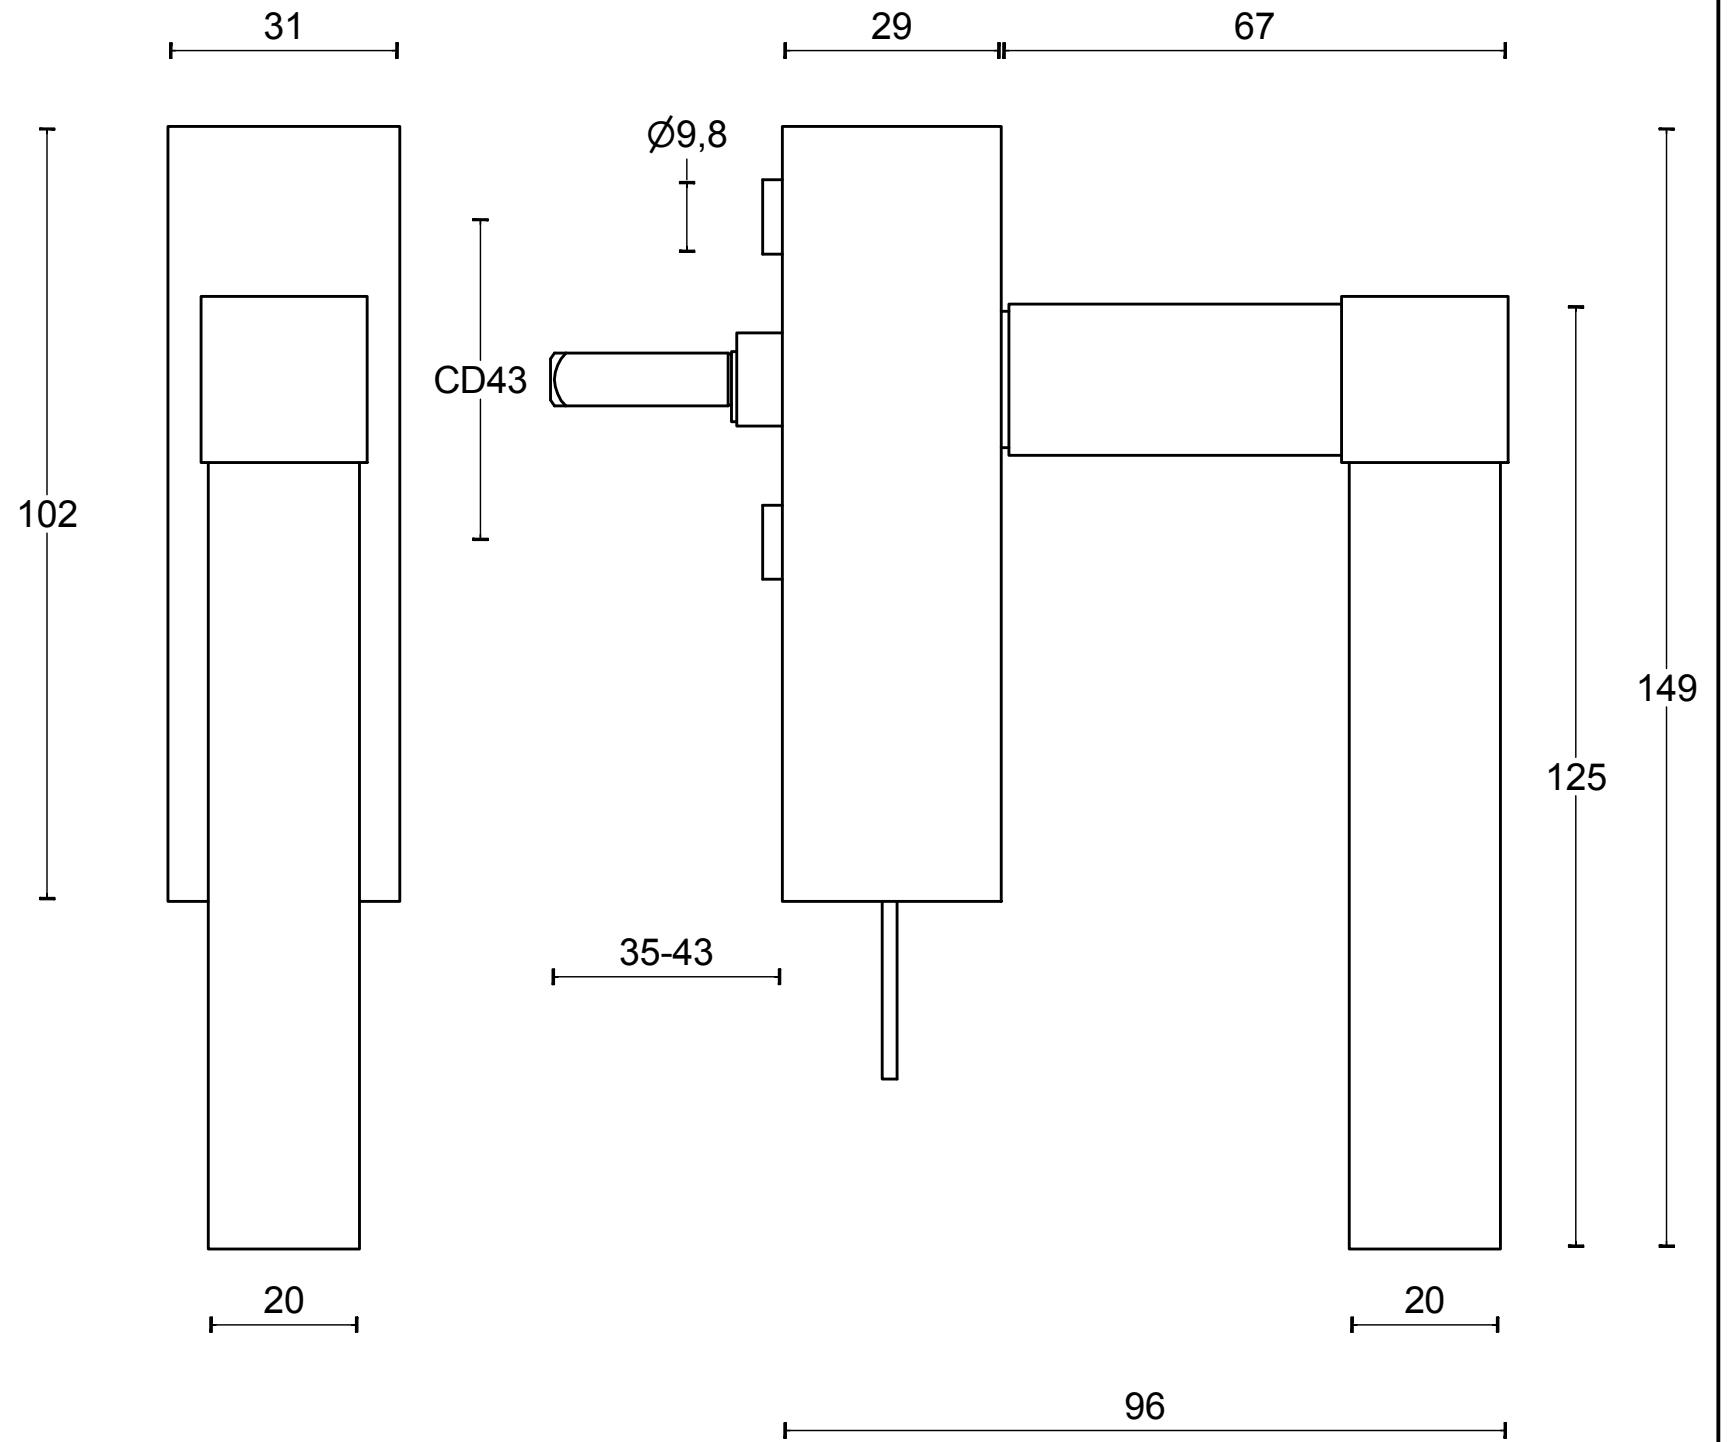

# VL125-DKLOCK

locking tilt and turn  
window handle  
stainless steel

<b>FORMANI®</b>		Part number:	
		Description:	
Doc no.:	1503D081 VL125DKLOCK V01.dwg	<b>VL125-DKLOCK</b>	Format:
Drawn by:	Christian Brimbois		Creation date:
FORMANI HOLLAND B.V. EUROPALAAN 12 6199 AB MAASTRICHT-AIRPORT NL T +31 (0)43 308 90 00 INFO@FORMANI.COM FORMANI.COM		<b>A3</b>	