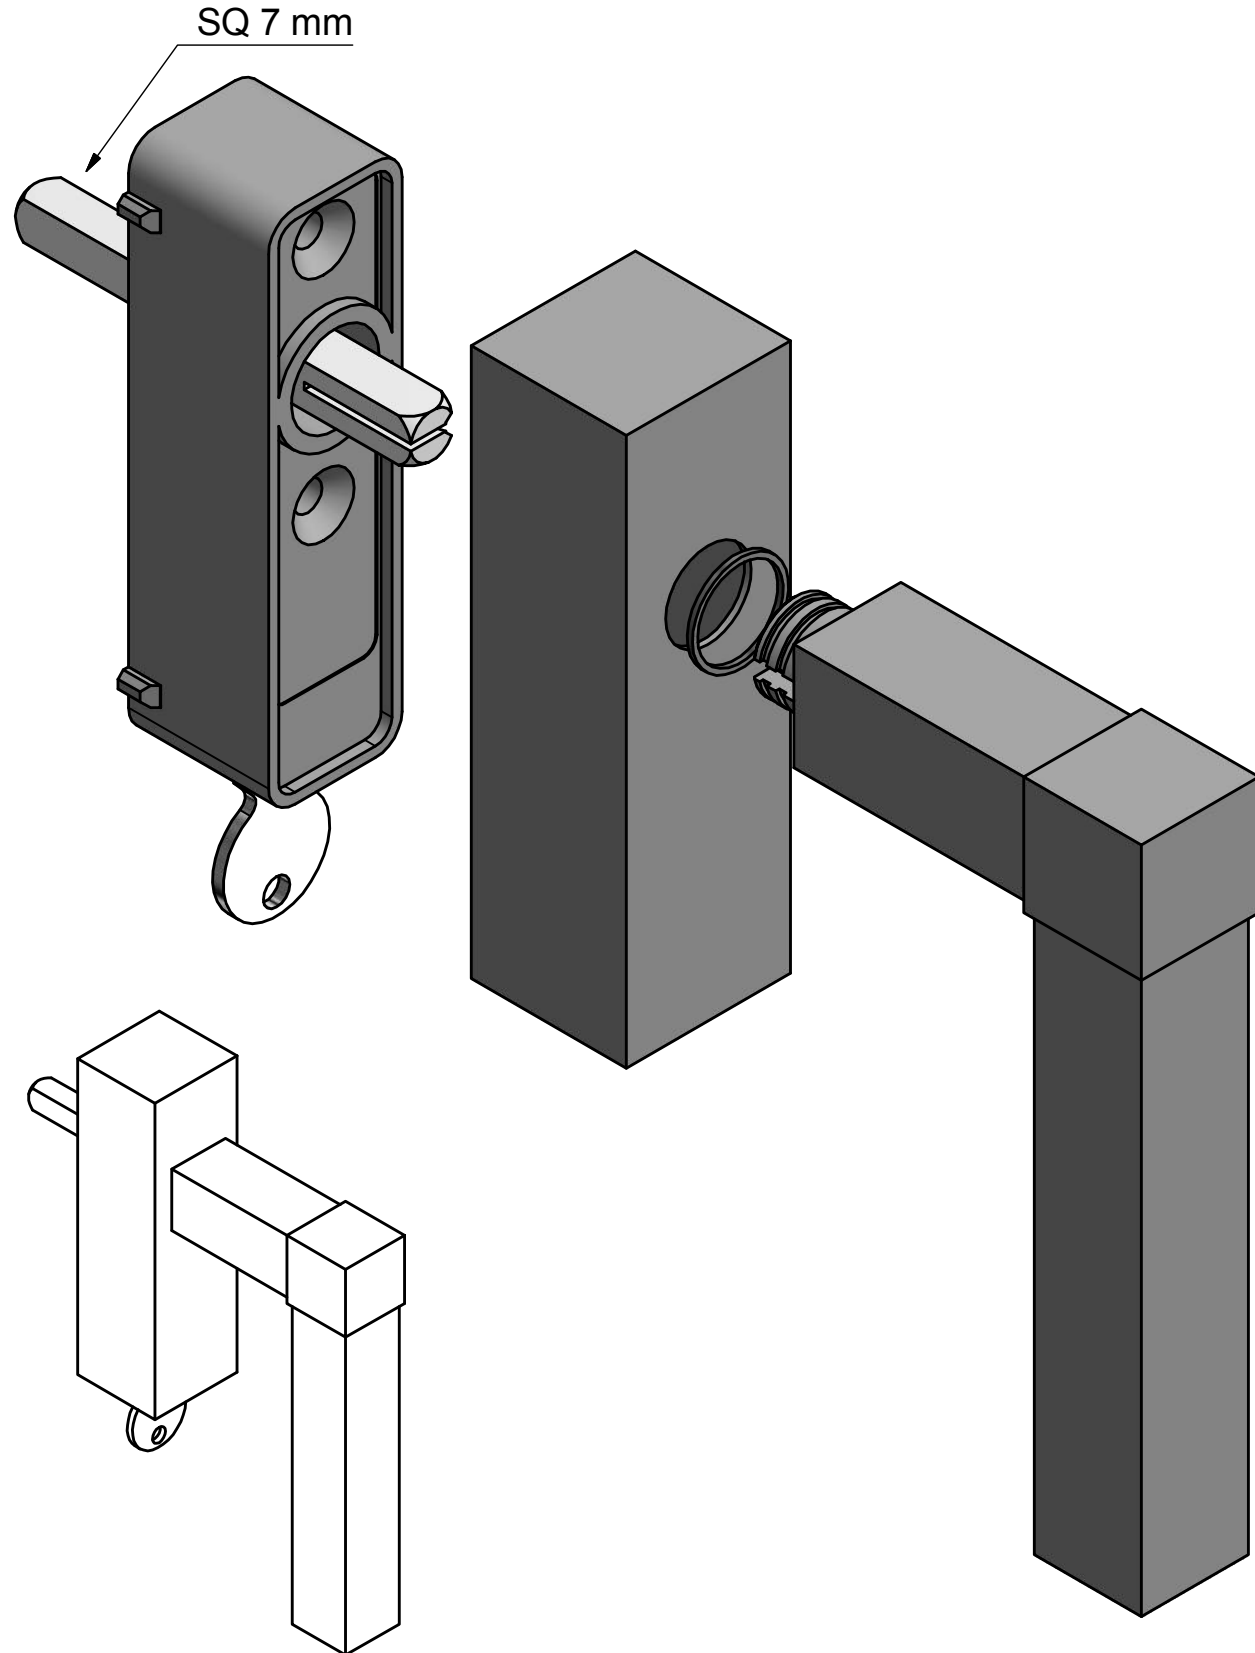

# VL125-DKLOCK

locking tilt and turn  
window handle  
stainless steel

<b>FORMANI®</b>		Part number:	
		Description:	
Doc no.:	1503D081 VL125DKLOCK V01.dwg	<b>VL125-DKLOCK</b>	Format:
Drawn by:	Christian Brimbois		Creation date:
FORMANI HOLLAND B.V. EUROPALAAN 12 6199 AB MAASTRICHT-AIRPORT NL T +31 (0)43 308 90 00 INFO@FORMANI.COM FORMANI.COM		<b>A3</b>	