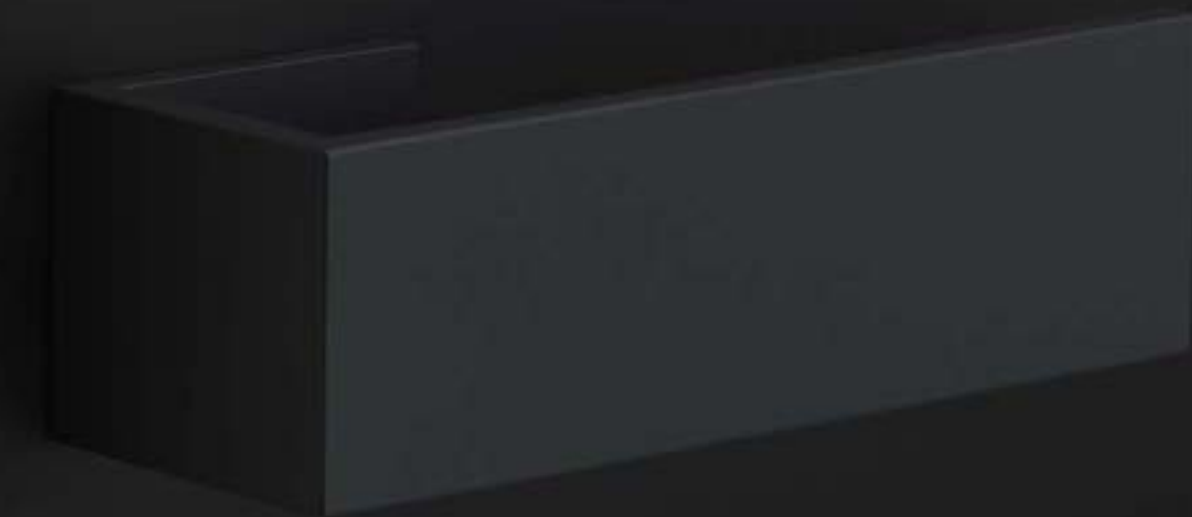

## Accessoires

Meubelgrepen 462  
Meubelknoppen 462  
Hefschuifdeurbeslag 463

RIBBON BM100  
satin stainless steel

RIBBON BM100  
satin black

RIBBON BM100  
satin black

RIBBON / 450

RIBBON / 451

RIBBON BM100  
satin black