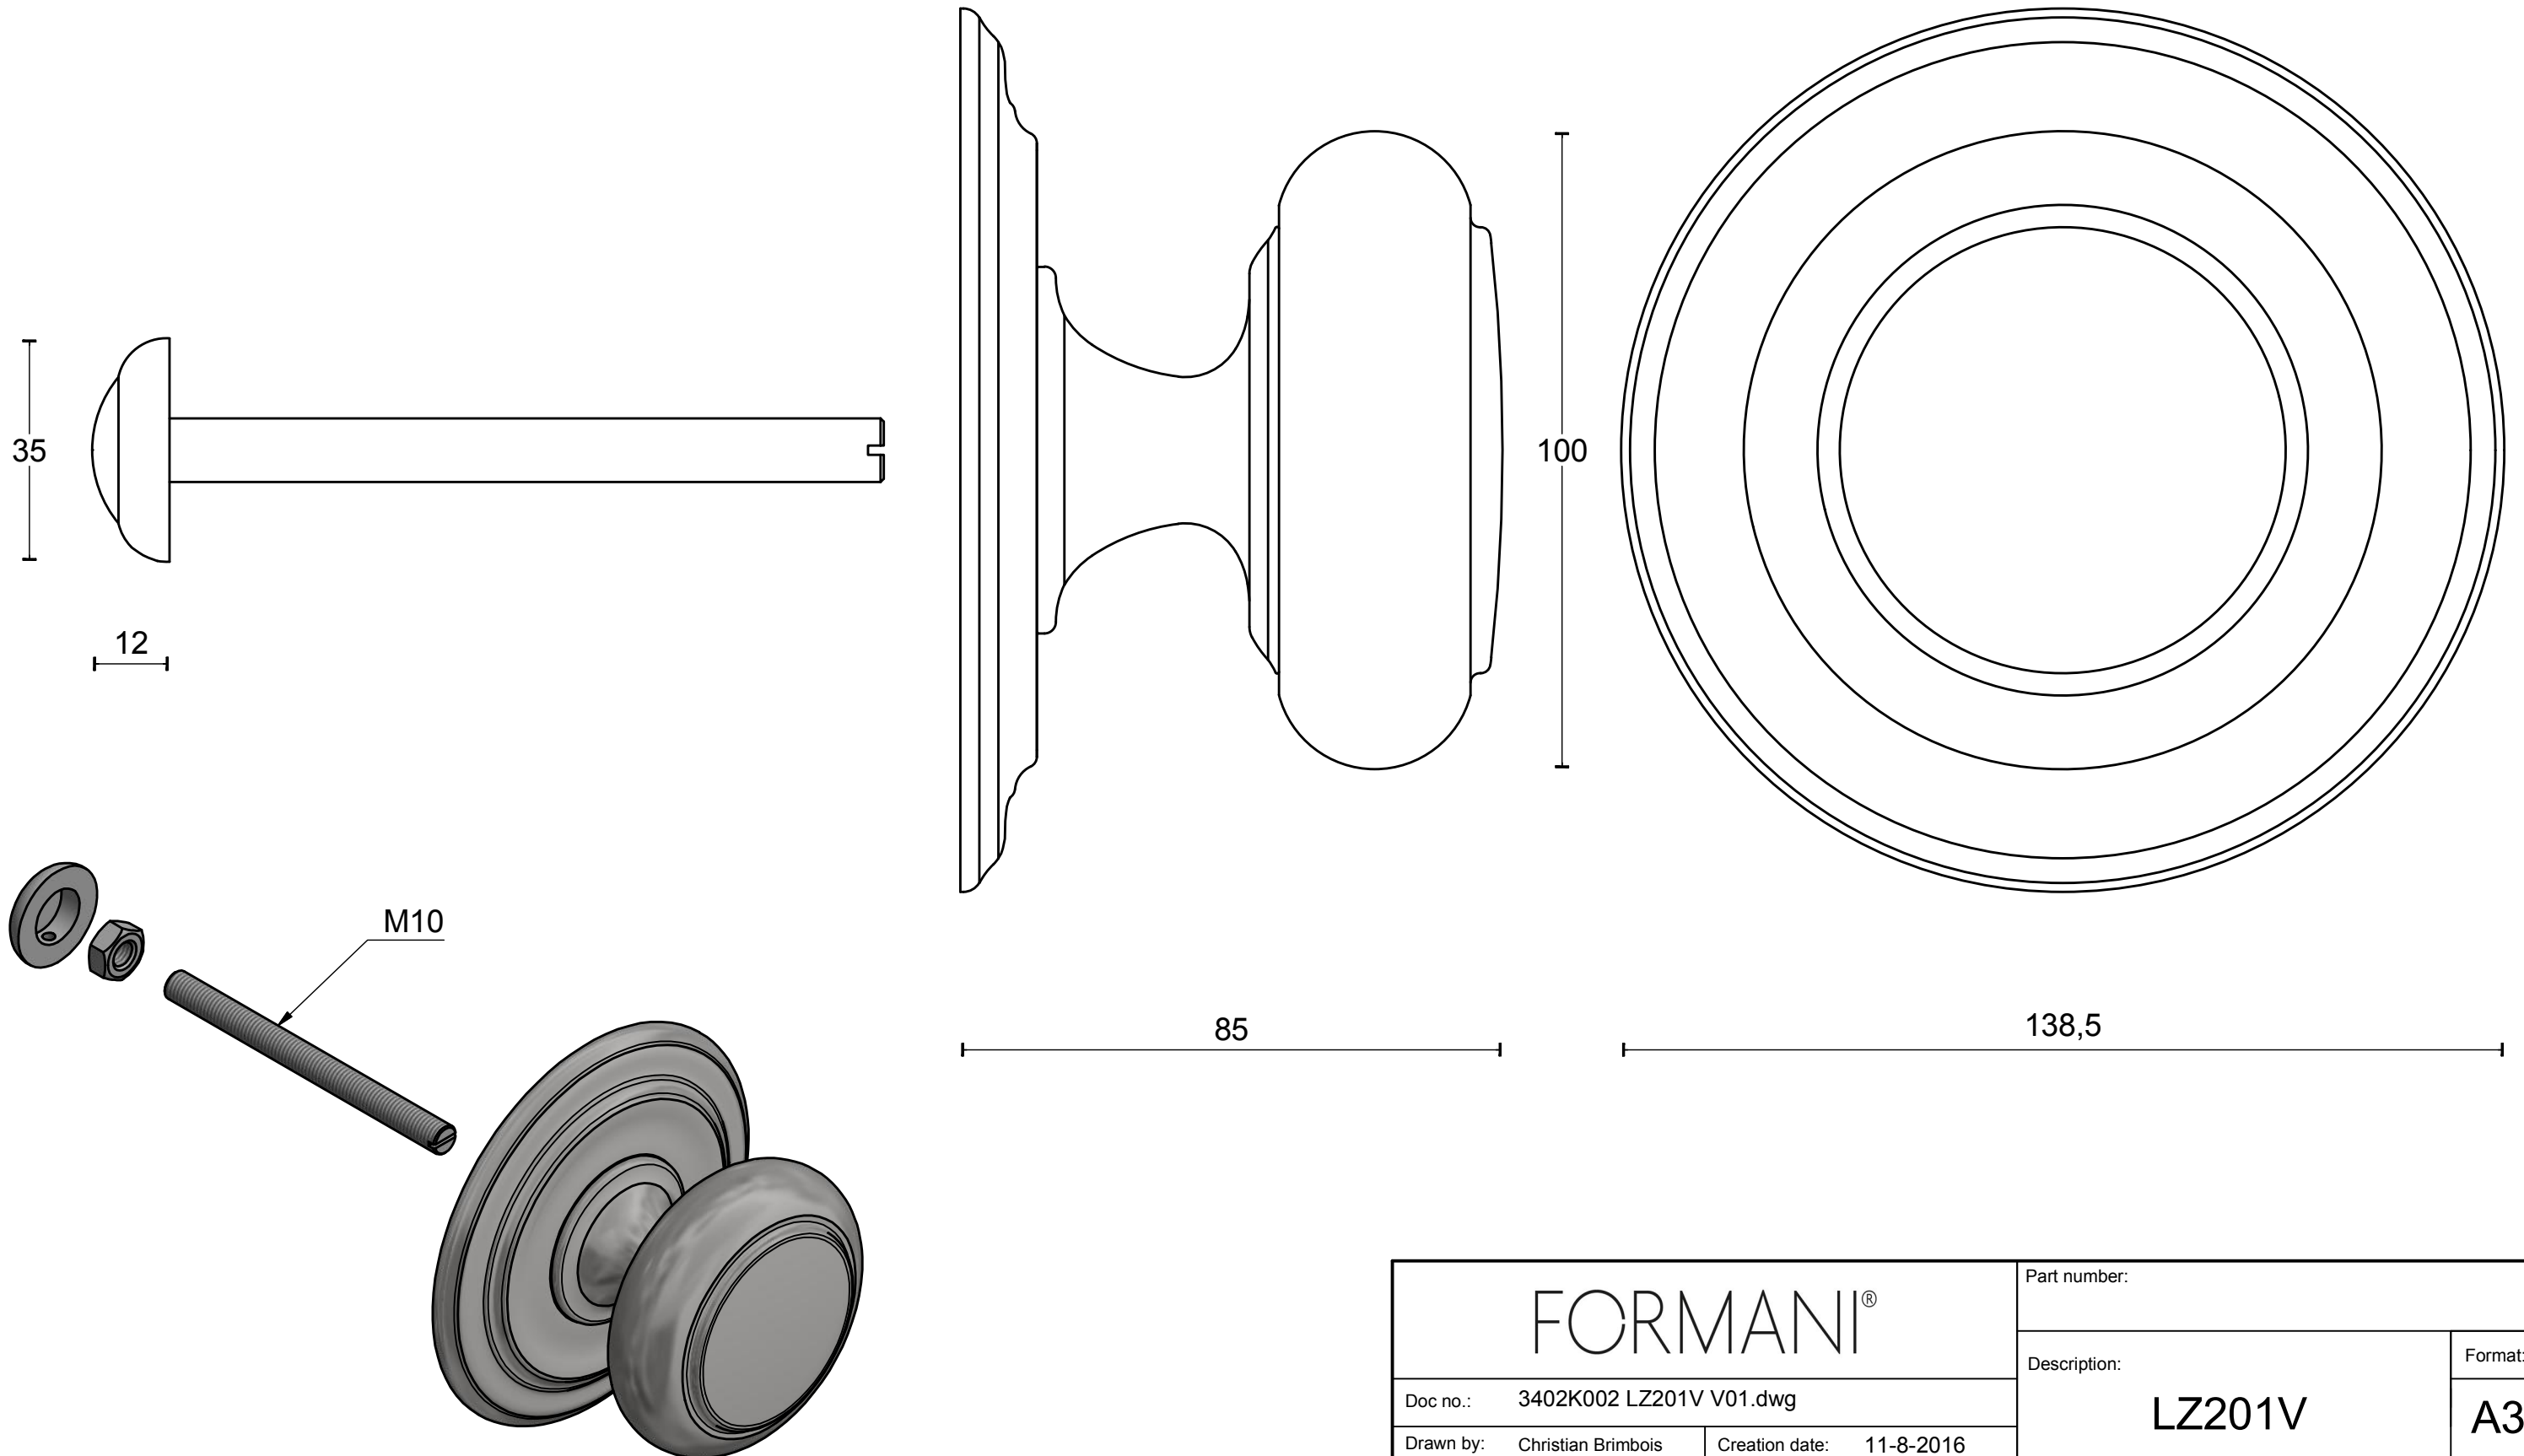

LZ201V

solide knop
fixed on rose
stainless steel or brass

FORMANI®		Part number:	
		Description: LZ201V	
Doc no.: 3402K002 LZ201V V01.dwg	Drawn by: Christian Brimbois	Creation date: 11-8-2016	Format: A3