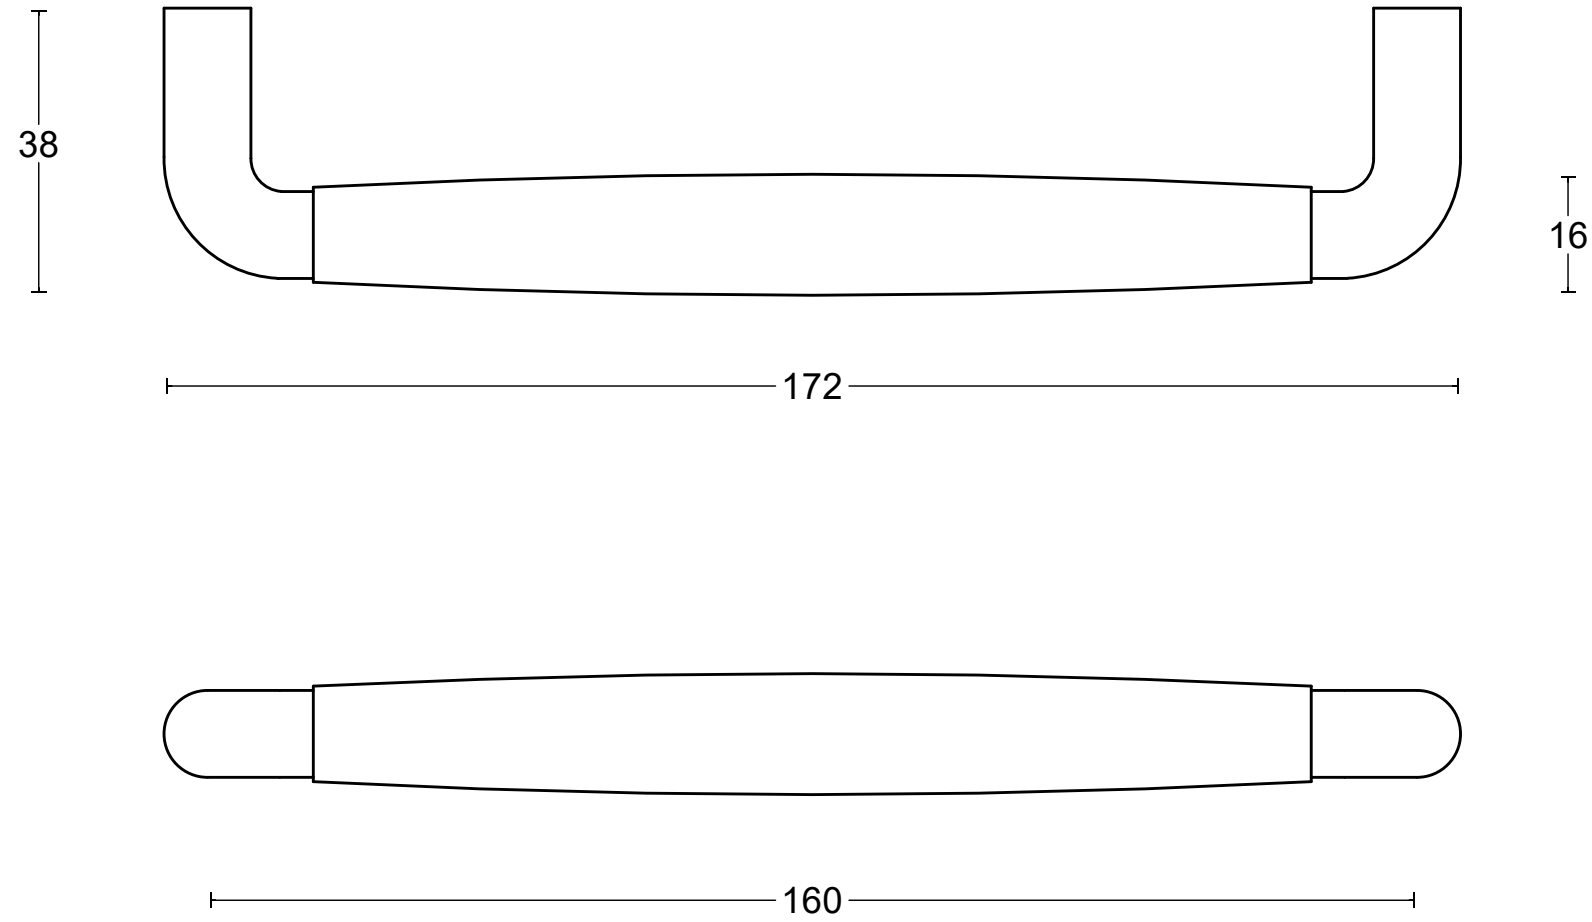

# TIMELESS MG1932/160

solid cabinet  
handle

<b>FORMANI</b> <sup>®</sup> FORMANI HOLLAND B.V. EUROPALAAN 12 6199 AB MAASTRICHT-AIRPORT NL T +31 (0)43 308 90 00 INFO@FORMANI.COM WWW.FORMANI.COM	Type :	TIMELESS MG1932/160	Version:	V01
	Formani filename: 2004M014_MG1932-160_V02.dwg	Description: solid cabinet handle	Format	A3
	Drawn by: Christian Brimbois			
Creation date: 16-8-2023				