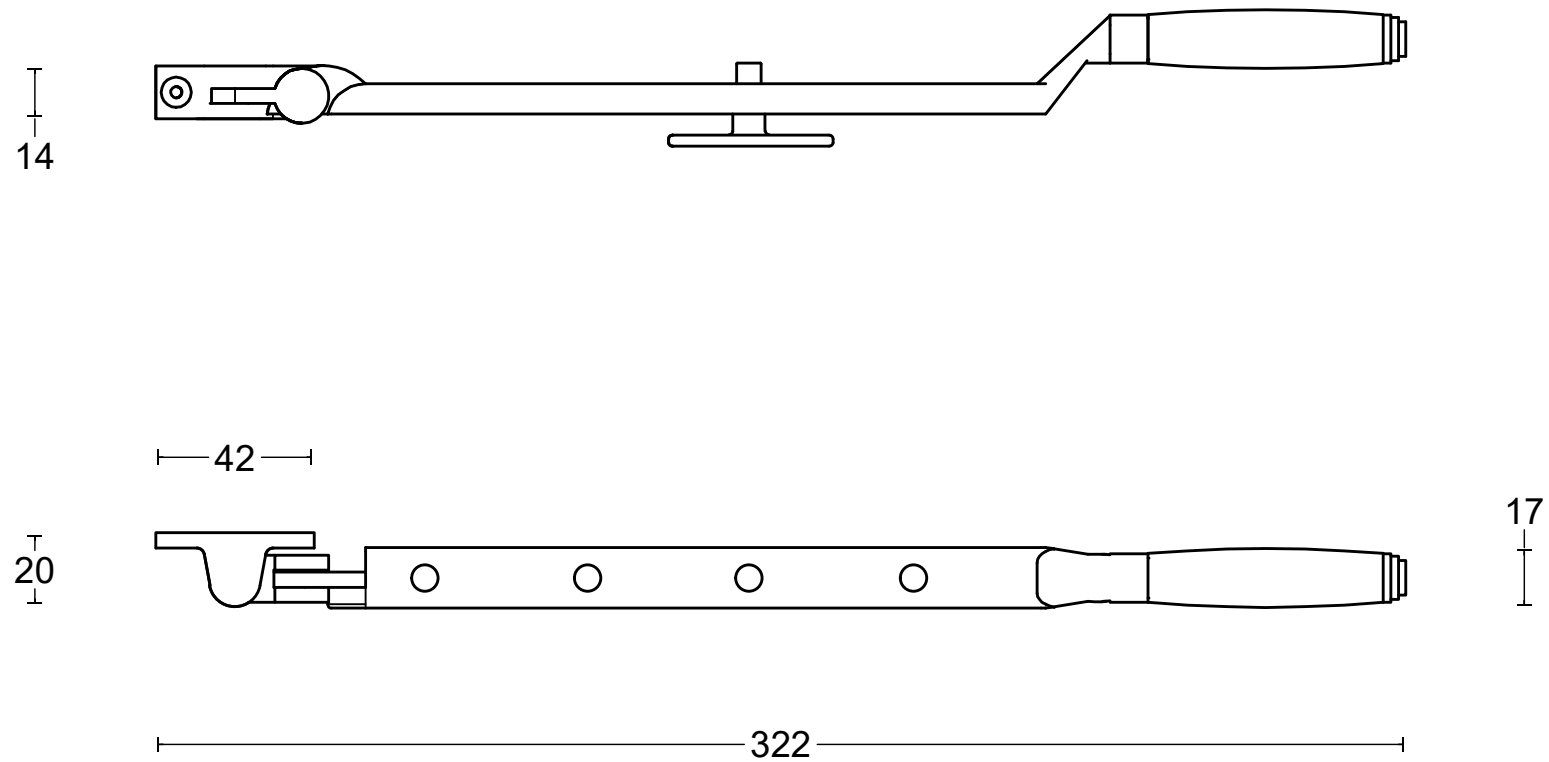

TIMELESS RU-1934

solid casement stay with
two pins including
guide channel

<p>FORMANI®</p> <p>FORMANI HOLLAND B.V. EUROPALAAN 12 6199 AB MAASTRICHT-AIRPORT NL T +31 (0)43 308 90 00 INFO@FORMANI.COM WWW.FORMANI.COM</p>	Type :	Version:
	TIMELESS RU-1934	V01
	Description: solid casement stay with two pins including guide channel	
Formani filename: 2003Z002_RU-1934_V02.dwg		
Drawn by: Christian Brimbois		
Creation date: 26-4-2024		