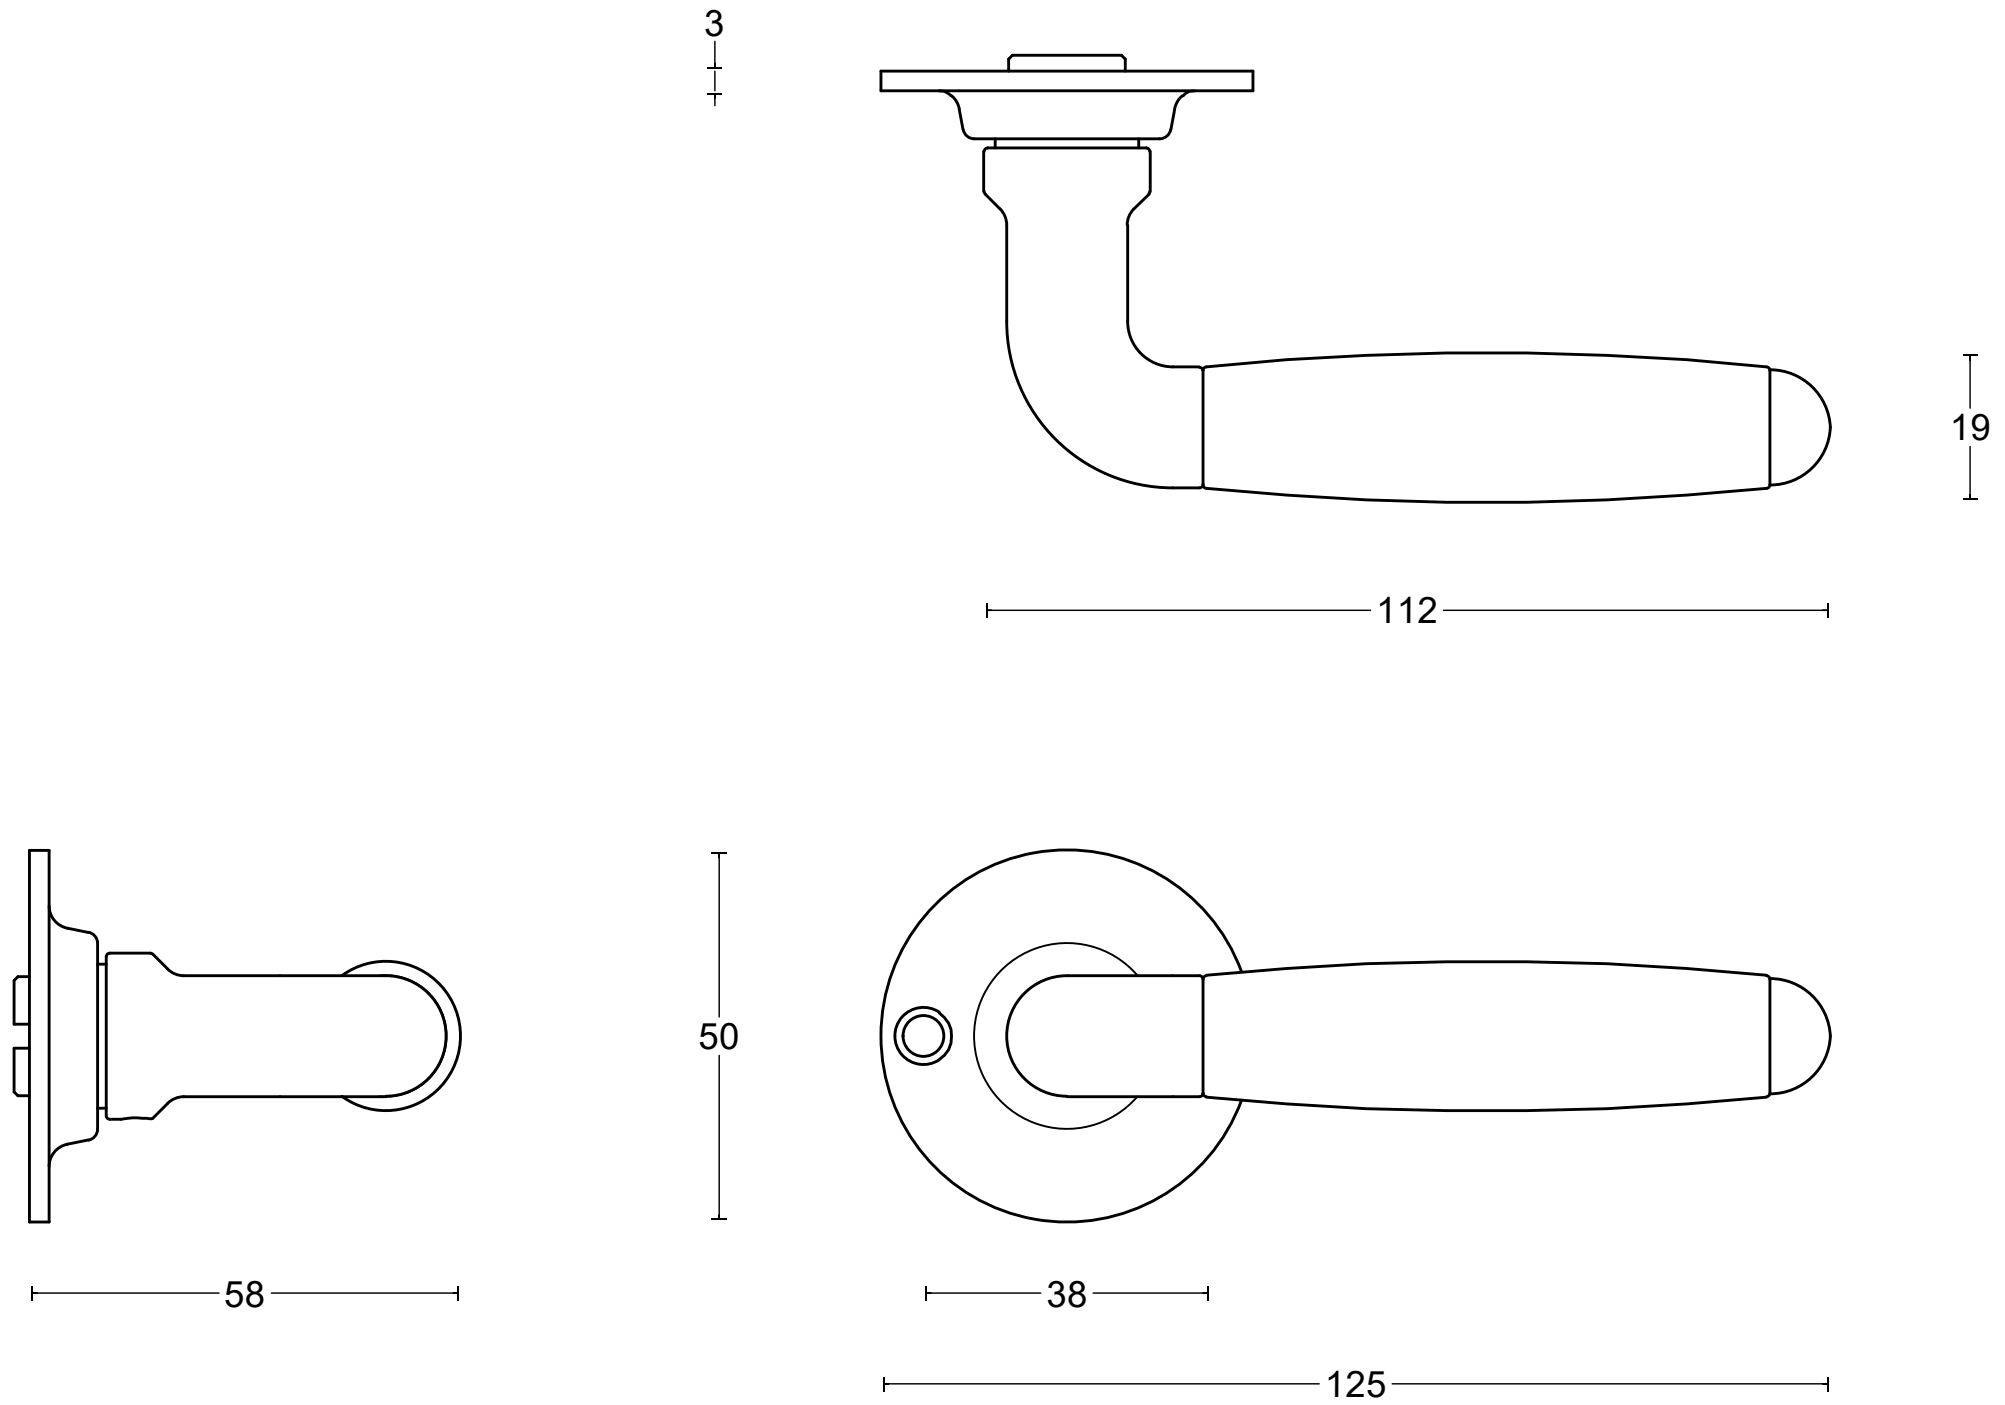

TIMELESS 1932GRR50

solid sprung lever handle
attached to rose

 <p>FORMANI HOLLAND B.V. EUROPALAAN 12 6199 AB MAASTRICHT-AIRPORT NL T +31 (0)43 308 90 00 INFO@FORMANI.COM WWW.FORMANI.COM</p>	Type :	Version:
	TIMELESS 1932GRR50	V01
	Description: solid sprung lever handle attached to rose	
Formani filename: 0301D021_1932GRR50_V02.dwg		
Drawn by: Christian Brimbois		
Creation date: 7-11-2022		