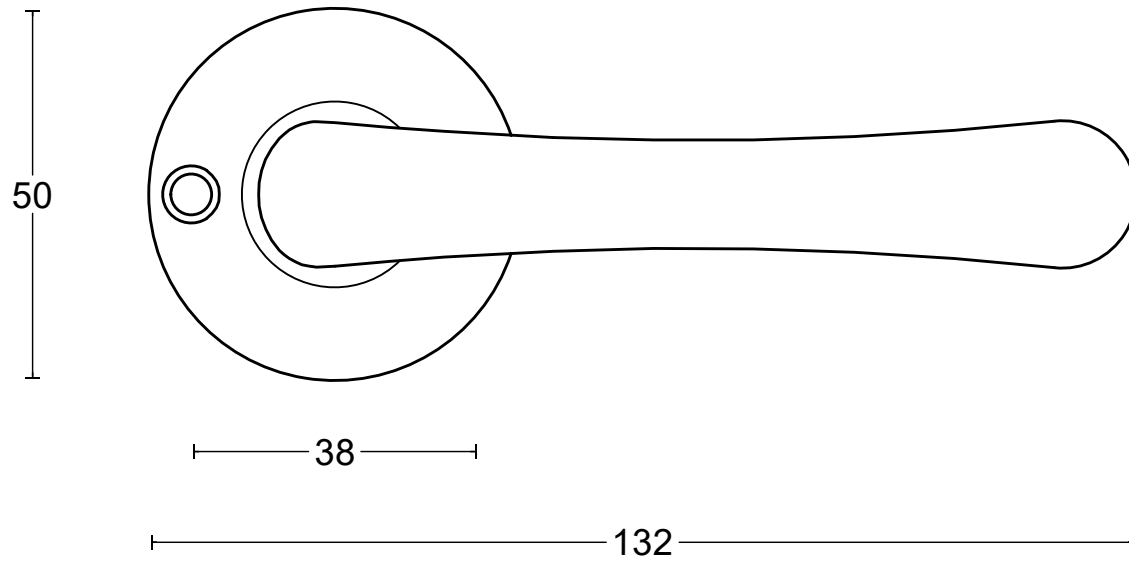

TIMELESS 1935GRR50

solid sprung lever handle
attached to rose

<p>FORMANI®</p> <p>FORMANI HOLLAND B.V. EUROPALAAN 12 6199 AB MAASTRICHT-AIRPORT NL T +31 (0)43 308 90 00 INFO@FORMANI.COM WWW.FORMANI.COM</p>	Type :	Version:
	TIMELESS 1935GRR50	V02
	Description: solid sprung lever handle attached to rose	
Formani filename: 0301D056_1935GRR50_V02.dwg		
Drawn by: Christian Brimbois		
Creation date: 8-11-2022		