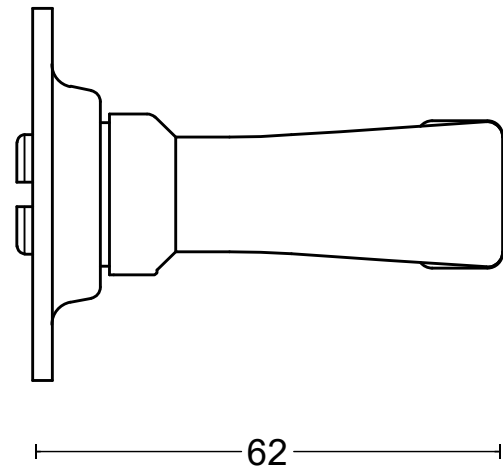

TIMELESS 1935GRR50

solid sprung lever handle
attached to rose

<p>FORMANI®</p> <p>FORMANI HOLLAND B.V. EUROPALAAN 12 6199 AB MAASTRICHT-AIRPORT NL T +31 (0)43 308 90 00 INFO@FORMANI.COM WWW.FORMANI.COM</p>	Type :	Version:
	TIMELESS 1935GRR50	V02
	Description: solid sprung lever handle attached to rose	
Formani filename: 0301D056_1935GRR50_V02.dwg		
Drawn by: Christian Brimbois		
Creation date: 8-11-2022		