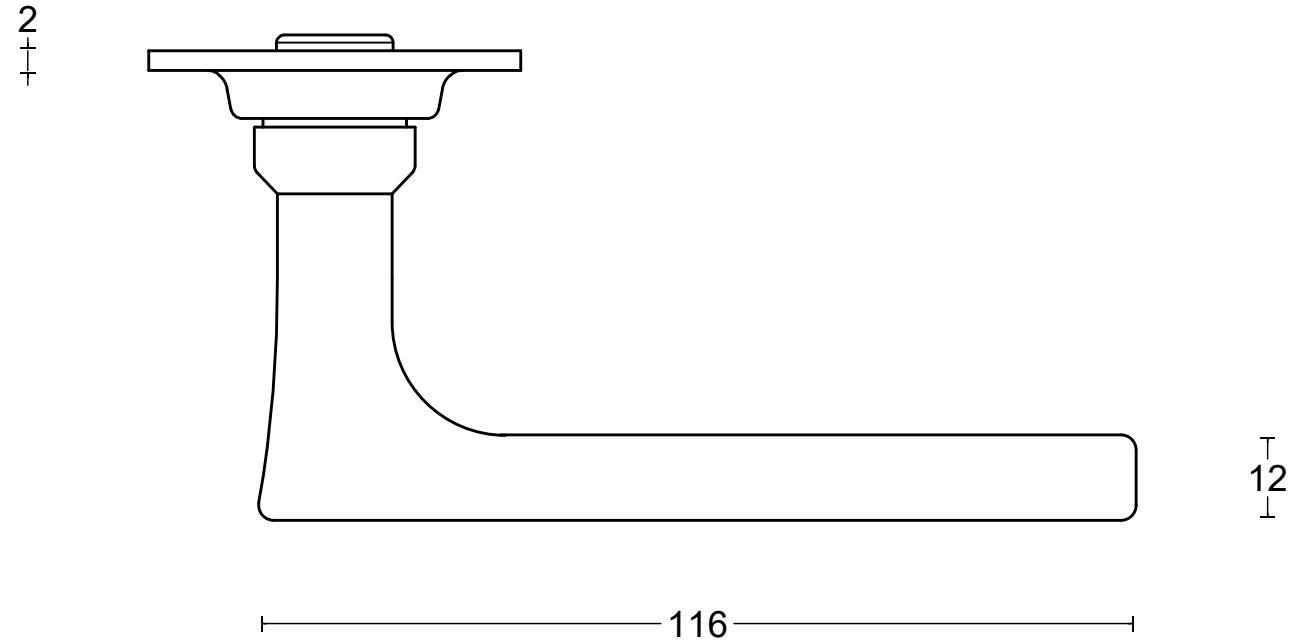

TIMELESS 1935GRR50

solid sprung lever handle
attached to rose

<p>FORMANI®</p> <p>FORMANI HOLLAND B.V. EUROPALAAN 12 6199 AB MAASTRICHT-AIRPORT NL T +31 (0)43 308 90 00 INFO@FORMANI.COM WWW.FORMANI.COM</p>	Type :	Version:
	TIMELESS 1935GRR50	V02
	Description: solid sprung lever handle attached to rose	
Formani filename: 0301D056_1935GRR50_V02.dwg		
Drawn by: Christian Brimbois		
Creation date: 8-11-2022		