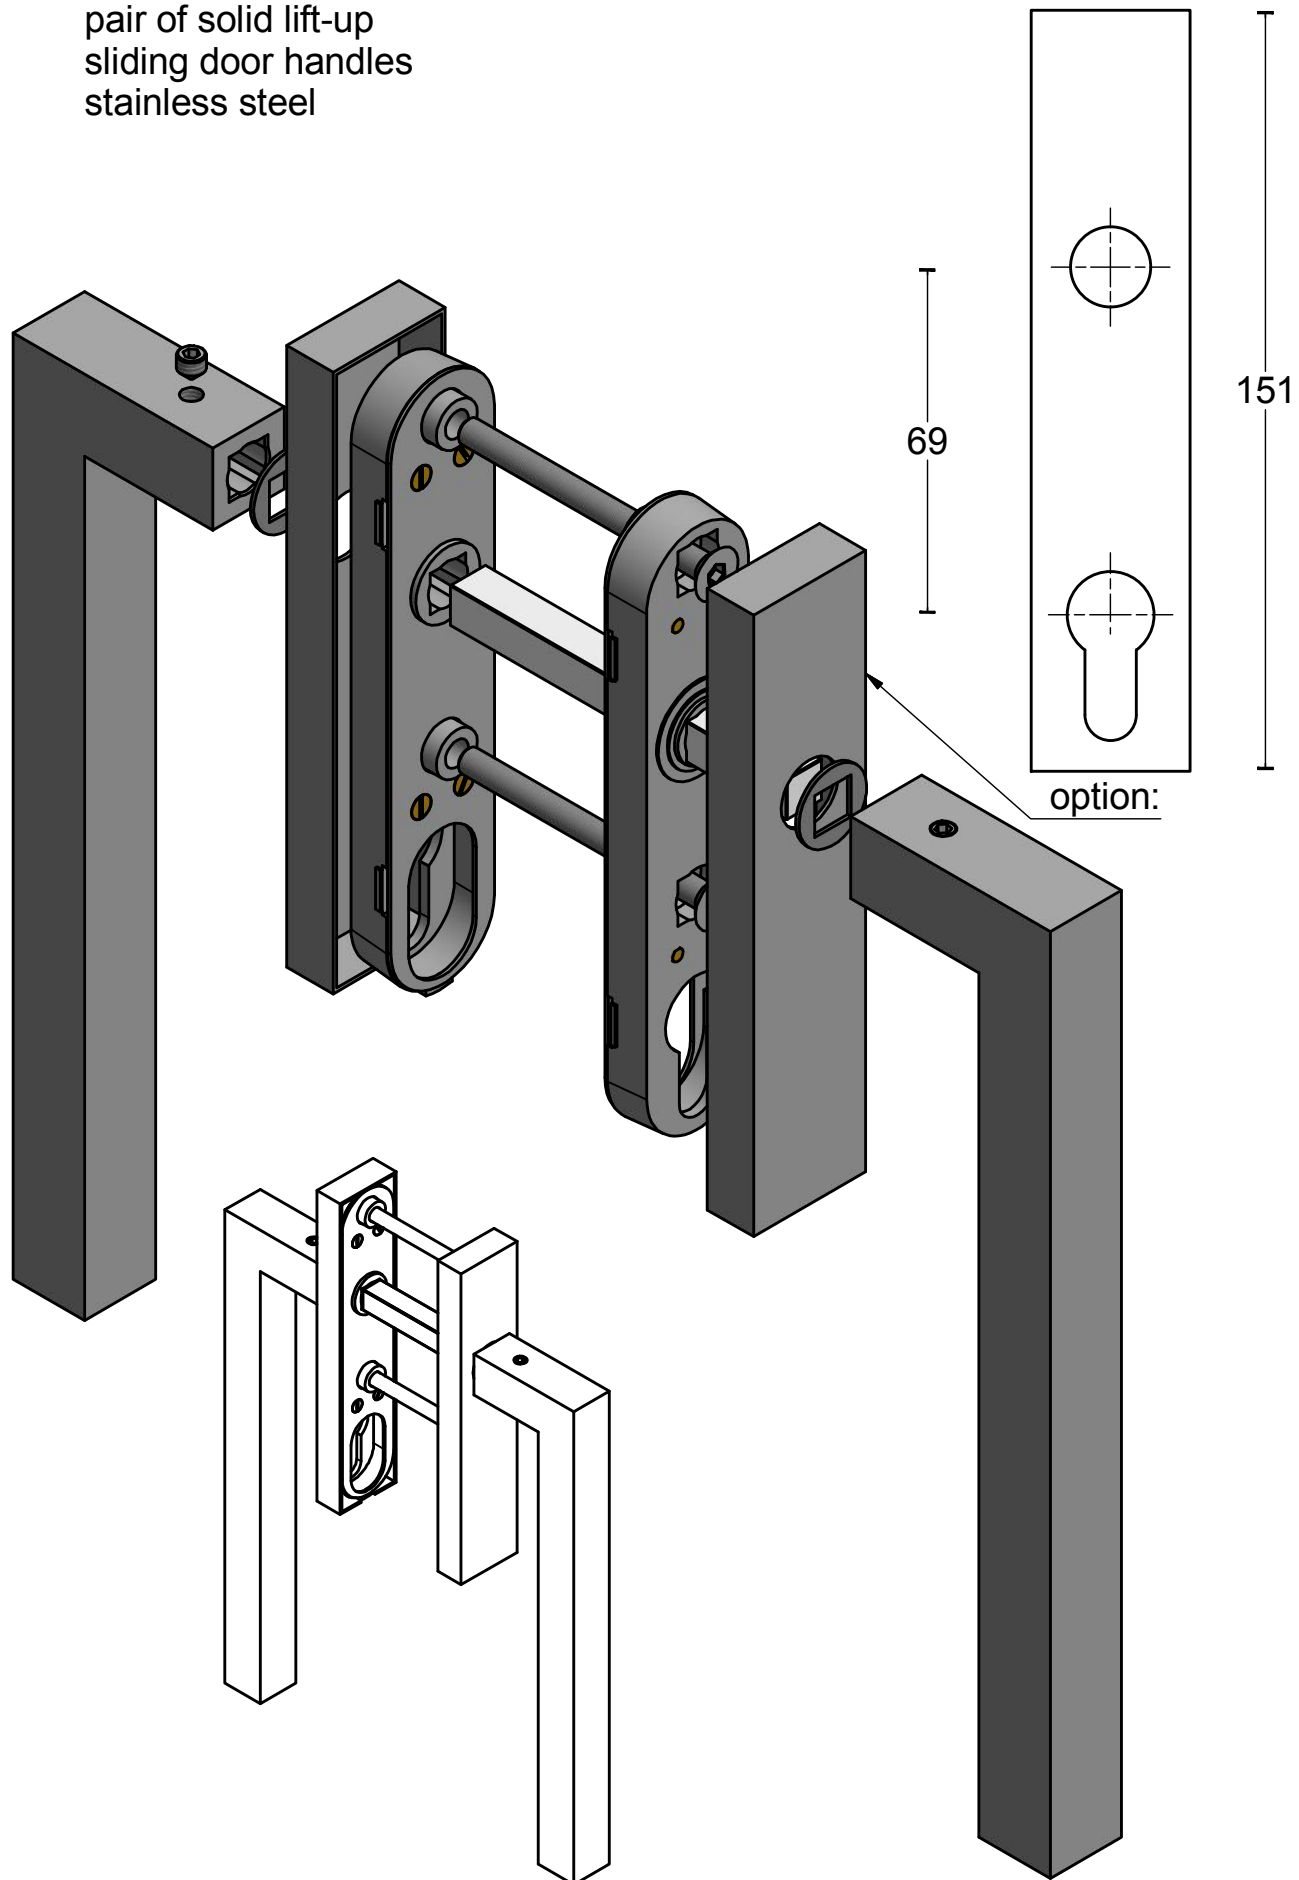

LSQ230PA

pair of solid lift-up
sliding door handles
stainless steel

FORMANI®		Part number:	
		LSQ230PA	
Doc no.: 2501Z050 LSQ230PA V02.dwg			
Drawn by: Christian Brimbois		Creation date: 18-9-2017	
FORMANI HOLLAND B.V. EUROPALAAN 12 6199 AB MAASTRICHT-AIRPORT NL T +31 (0)43 308 90 00 INFO@FORMANI.COM FORMANI.COM			