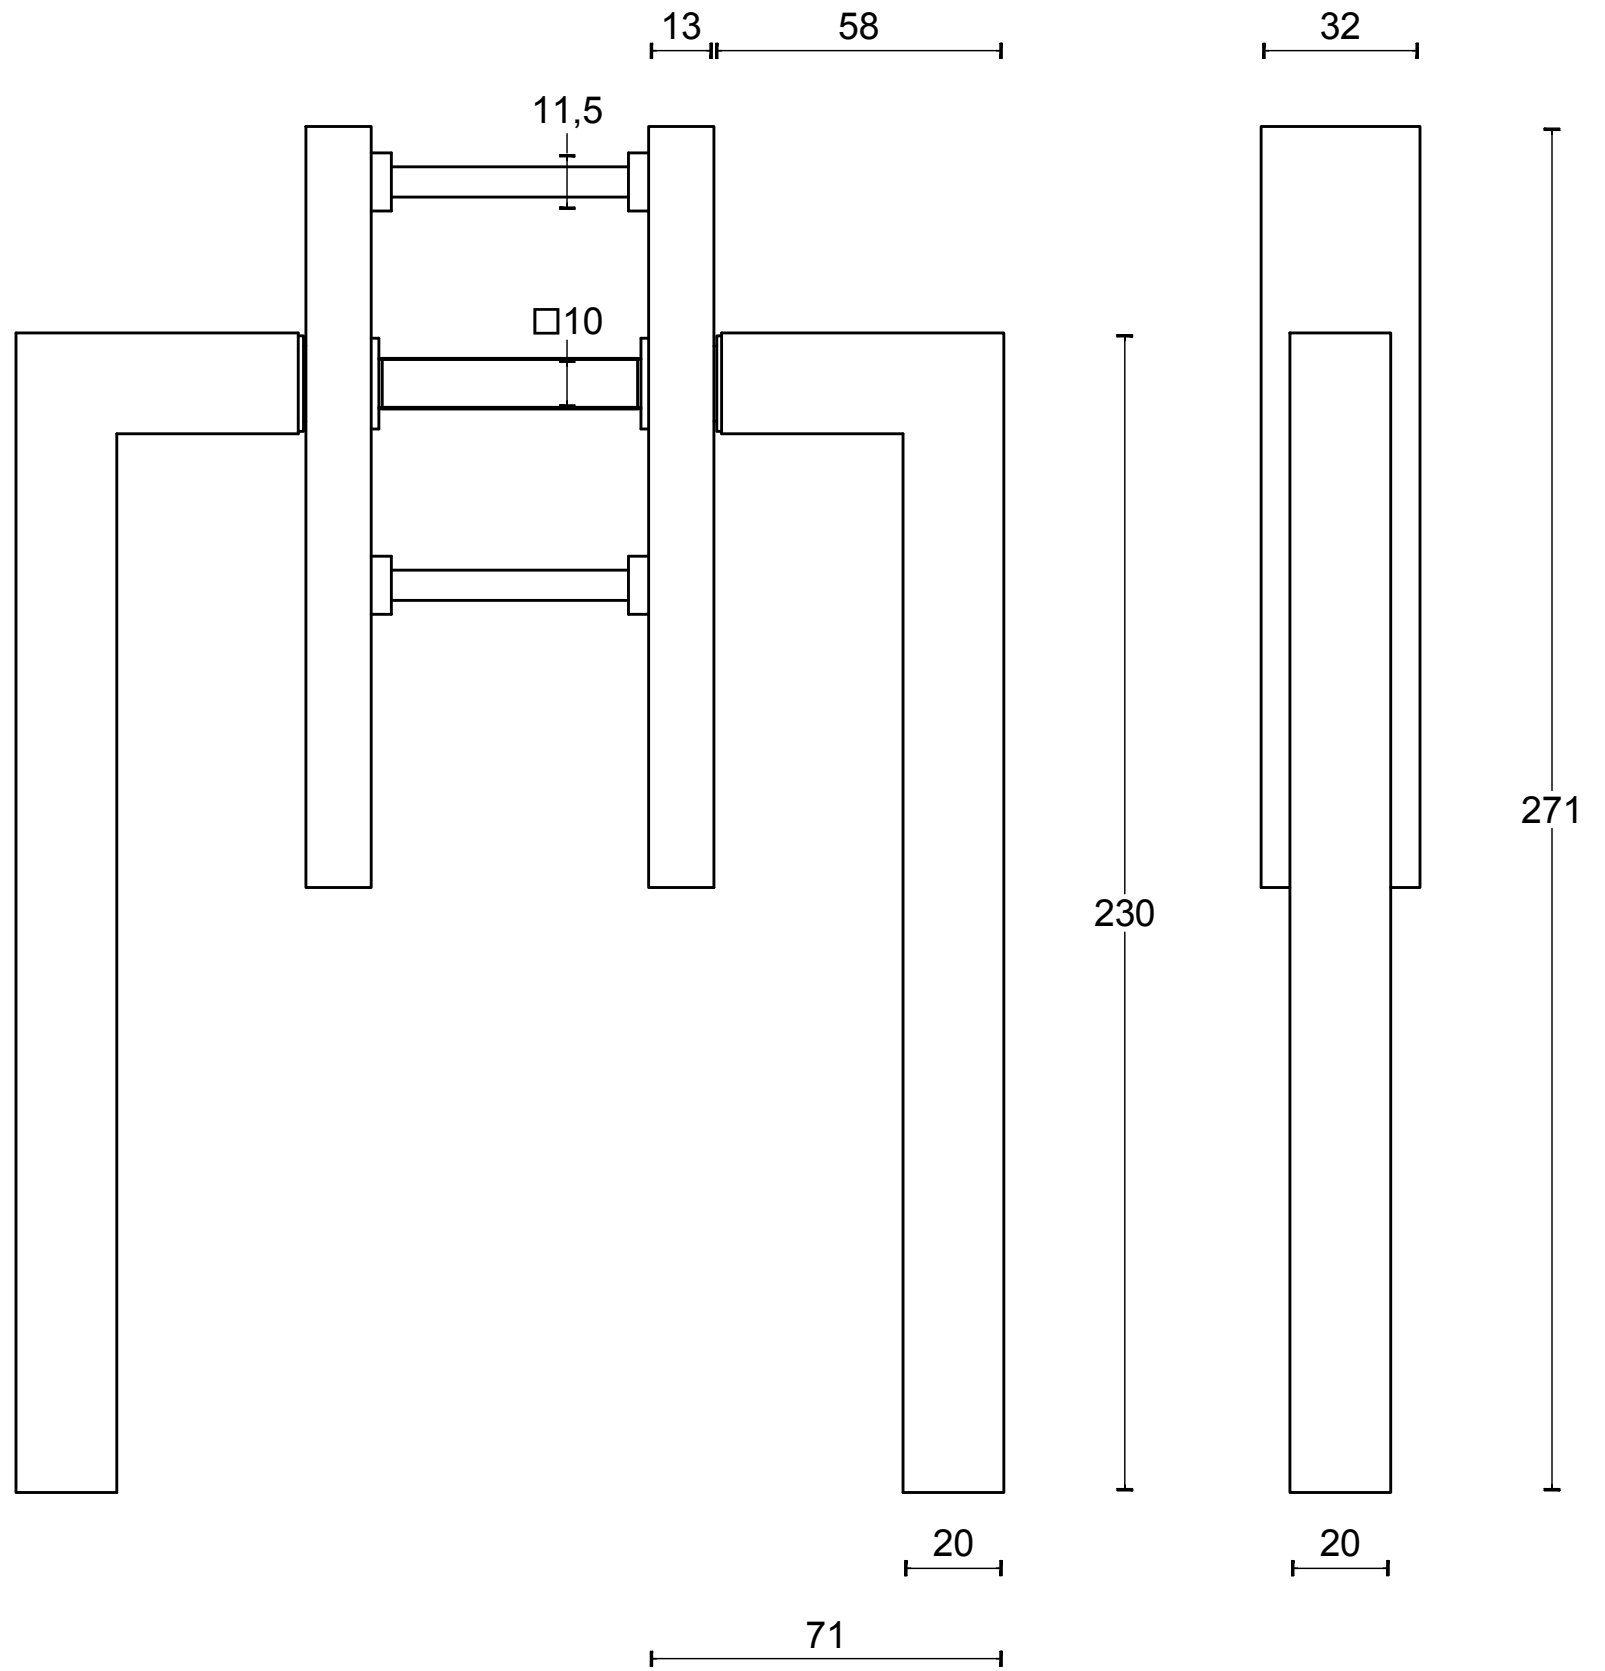

LSQ230PA

pair of solid lift-up
sliding door handles
stainless steel

FORMANI®		Part number:	
		LSQ230PA	
Doc no.: 2501Z050 LSQ230PA V02.dwg			
Drawn by: Christian Brimbois		Creation date: 18-9-2017	
FORMANI HOLLAND B.V. EUROPALAAN 12 6199 AB MAASTRICHT-AIRPORT NL T +31 (0)43 308 90 00 INFO@FORMANI.COM FORMANI.COM			