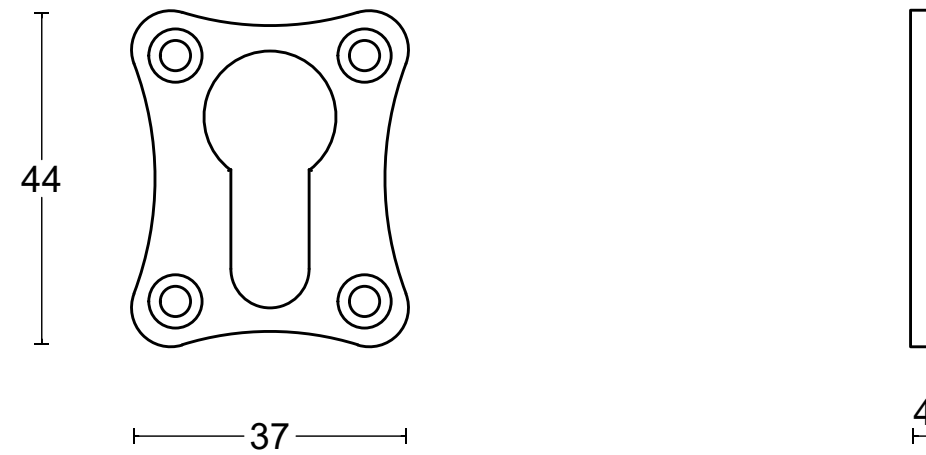

TIMELESS MSYK37

profile cylinder
escutcheon

FORMANI [®] FORMANI HOLLAND B.V. EUROPALAAN 12 6199 AB MAASTRICHT-AIRPORT NL T +31 (0)43 308 90 00 INFO@FORMANI.COM WWW.FORMANI.COM	Type :	TIMELESS MSYK37	Version:	V01
	Formani filename: 2001Y005_MSYP37_V02.dwg	Description:	profile cylinder escutcheon	Format
	Drawn by: Christian Brimbois			
Creation date: 23-2-2023				