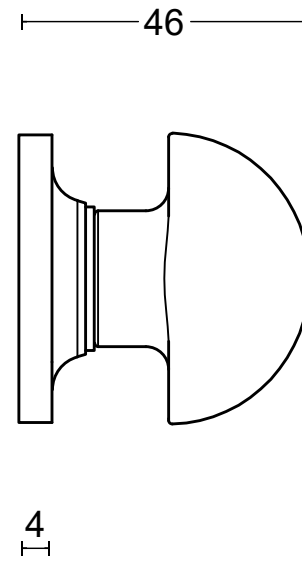

TIMELESS MRK37MWC

turn and release set

FORMANI® FORMANI HOLLAND B.V. EUROPALAAN 12 6199 AB MAASTRICHT-AIRPORT NL T +31 (0)43 308 90 00 INFO@FORMANI.COM WWW.FORMANI.COM	Type : TIMELESS MRK37MWC	Version:
	Description: turn and release set	Format A3
	Formani filename: 0301T013_MRK37MWC_V02.dwg	
Drawn by: Christian Brimbois		
Creation date: 11-11-2022		