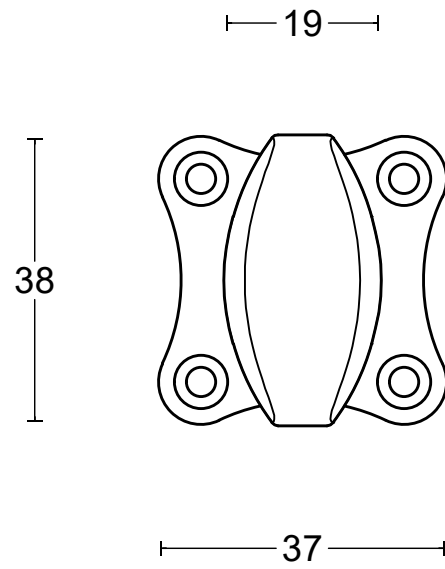

TIMELESS MRK37MWC

turn and release set

FORMANI® FORMANI HOLLAND B.V. EUROPALAAN 12 6199 AB MAASTRICHT-AIRPORT NL T +31 (0)43 308 90 00 INFO@FORMANI.COM WWW.FORMANI.COM	Type : TIMELESS MRK37MWC	Version:
	Description: turn and release set	Format A3
	Formani filename: 0301T013_MRK37MWC_V02.dwg	
Drawn by: Christian Brimbois		
Creation date: 11-11-2022		