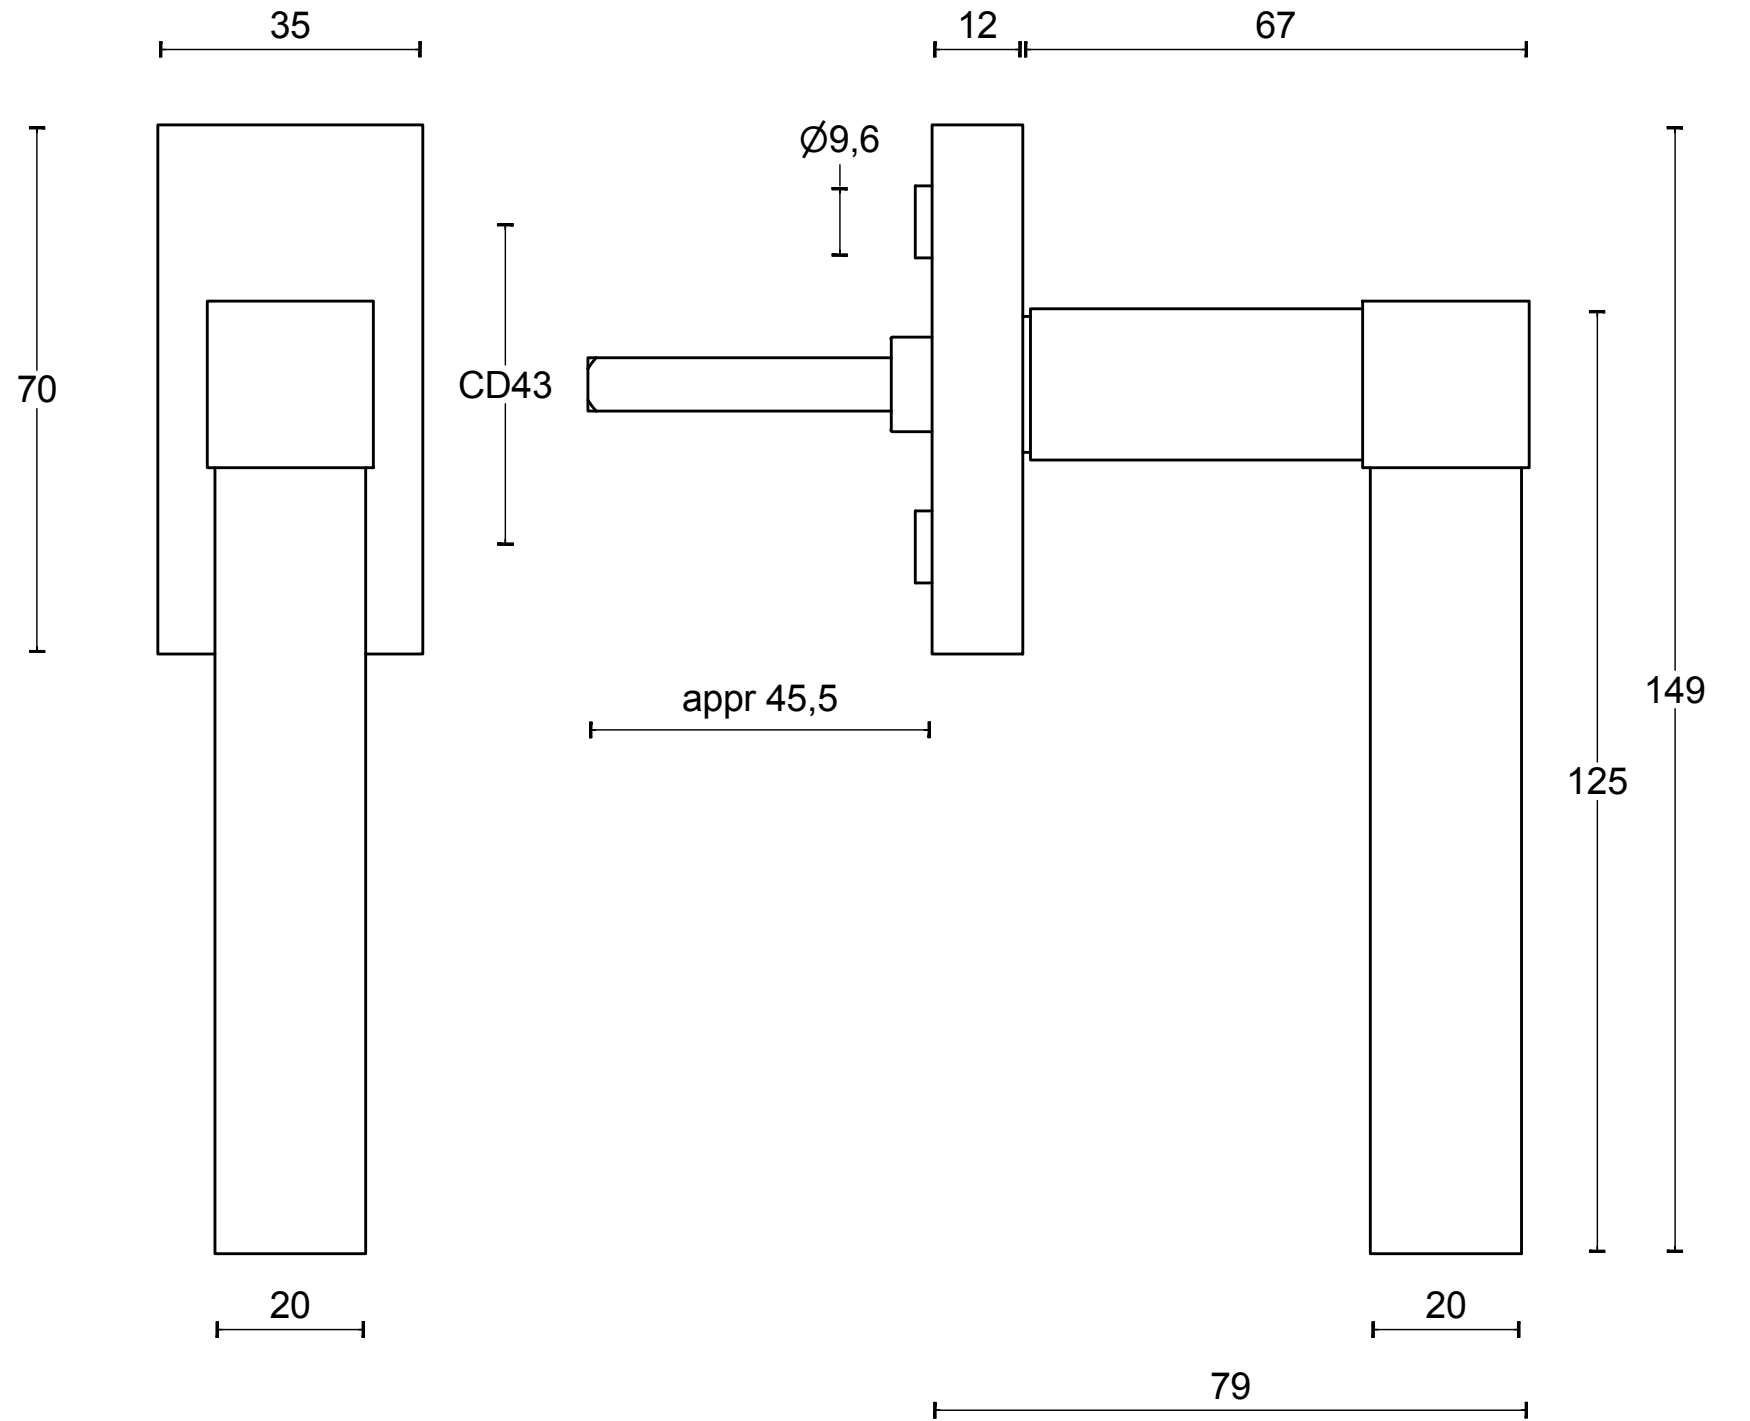

# VL125-DK

non-locking tilt and turn  
window handle  
stainless steel

FORMANI®		Part number:	
		Description:	
Doc no.:	1503D077 VL125DK V01.dwg	VL125-DK	Format:
Drawn by:	Christian Brimbois		Creation date:
FORMANI HOLLAND B.V. EUROPALAAN 12 6199 AB MAASTRICHT-AIRPORT NL T +31 (0)43 308 90 00 INFO@FORMANI.COM FORMANI.COM			