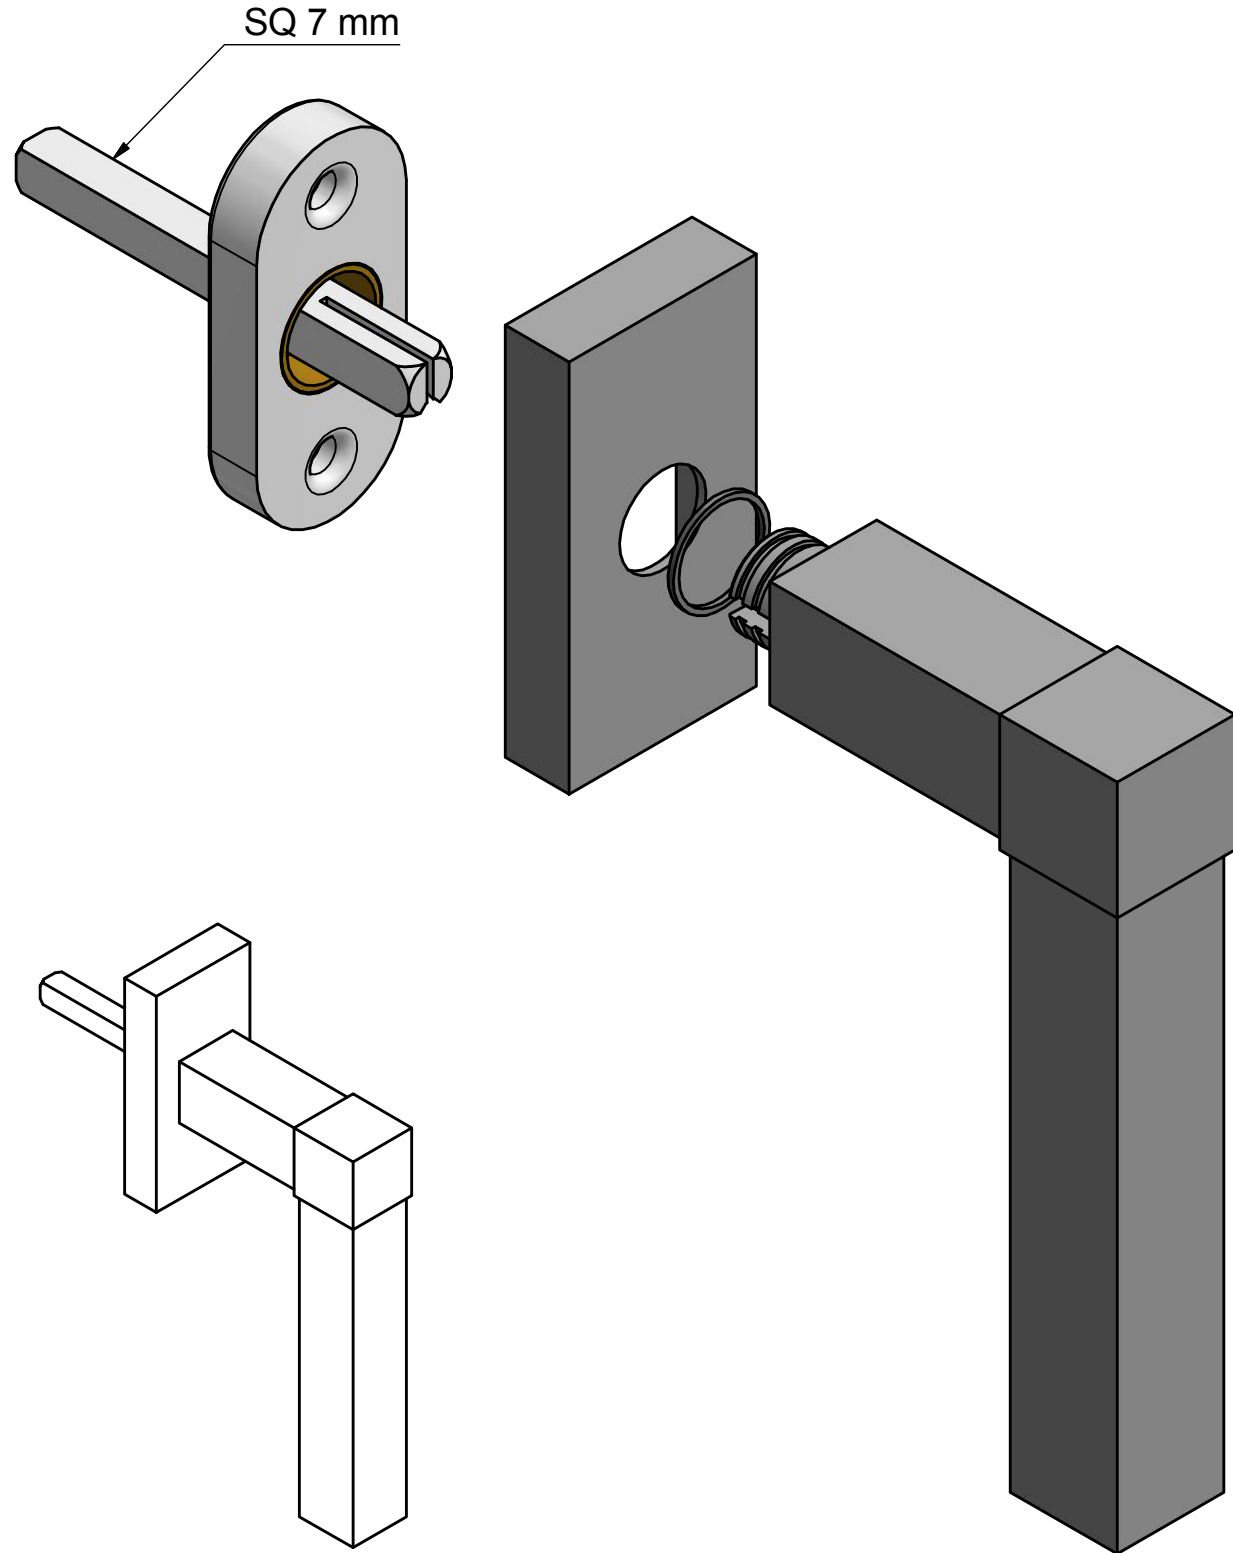

# VL125-DK

non-locking tilt and turn  
window handle  
stainless steel

FORMANI®		Part number:	
		Description:	
Doc no.:	1503D077 VL125DK V01.dwg	VL125-DK	Format:
Drawn by:	Christian Brimbois		Creation date:
FORMANI HOLLAND B.V. EUROPALAAN 12 6199 AB MAASTRICHT-AIRPORT NL T +31 (0)43 308 90 00 INFO@FORMANI.COM FORMANI.COM			