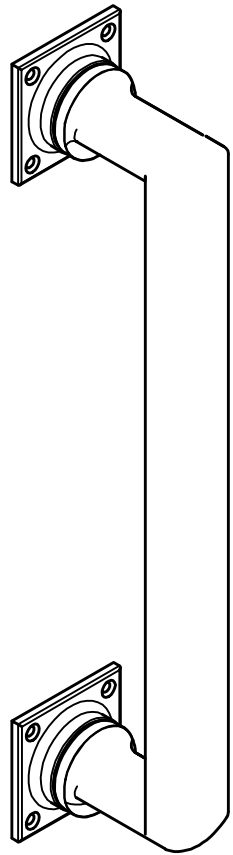

# TIMELESS MG1929

solid pull handle  
for timber doors

	FORMANI HOLLAND B.V. EUROPALAAN 12 6199 AB MAASTRICHT-AIRPORT NL T +31 (0)43 308 90 00 INFO@FORMANI.COM WWW.FORMANI.COM	Type :	Version:
	Formani filename: 0301G013_MG1929GRV_V02.dwg	<b>TIMELESS MG1929</b>	V01
	Drawn by: Christian Brimbois Creation date: 3-4-2023	Description:	Format
		<b>solid pull handle for timber doors</b>	<b>A3</b>