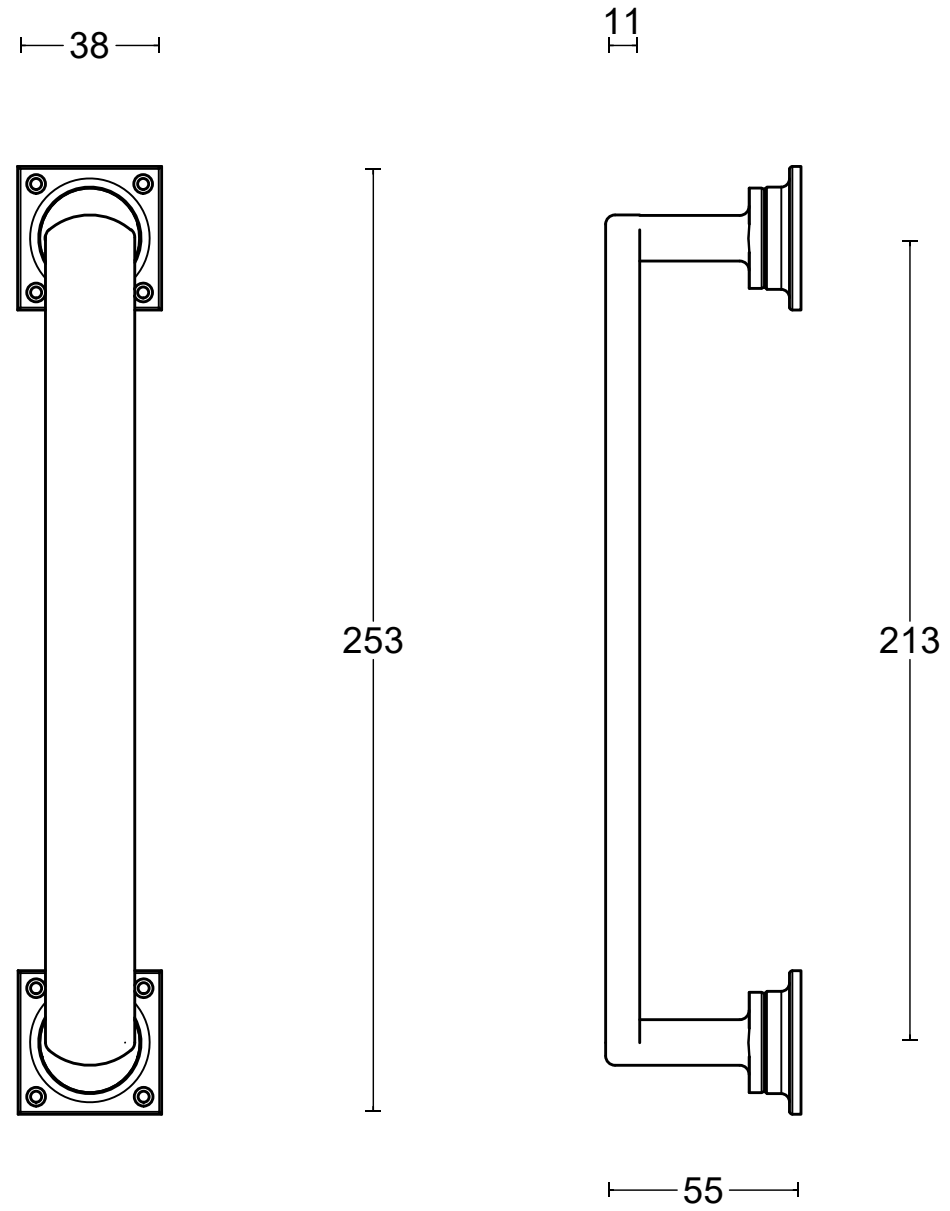

# TIMELESS MG1929

solid pull handle  
for timber doors

	FORMANI HOLLAND B.V. EUROPALAAN 12 6199 AB MAASTRICHT-AIRPORT NL T +31 (0)43 308 90 00 INFO@FORMANI.COM WWW.FORMANI.COM	Type :	Version:
	Formani filename: 0301G013_MG1929GRV_V02.dwg	<b>TIMELESS MG1929</b>	V01
	Drawn by: Christian Brimbois Creation date: 3-4-2023	Description:	Format
		<b>solid pull handle for timber doors</b>	<b>A3</b>