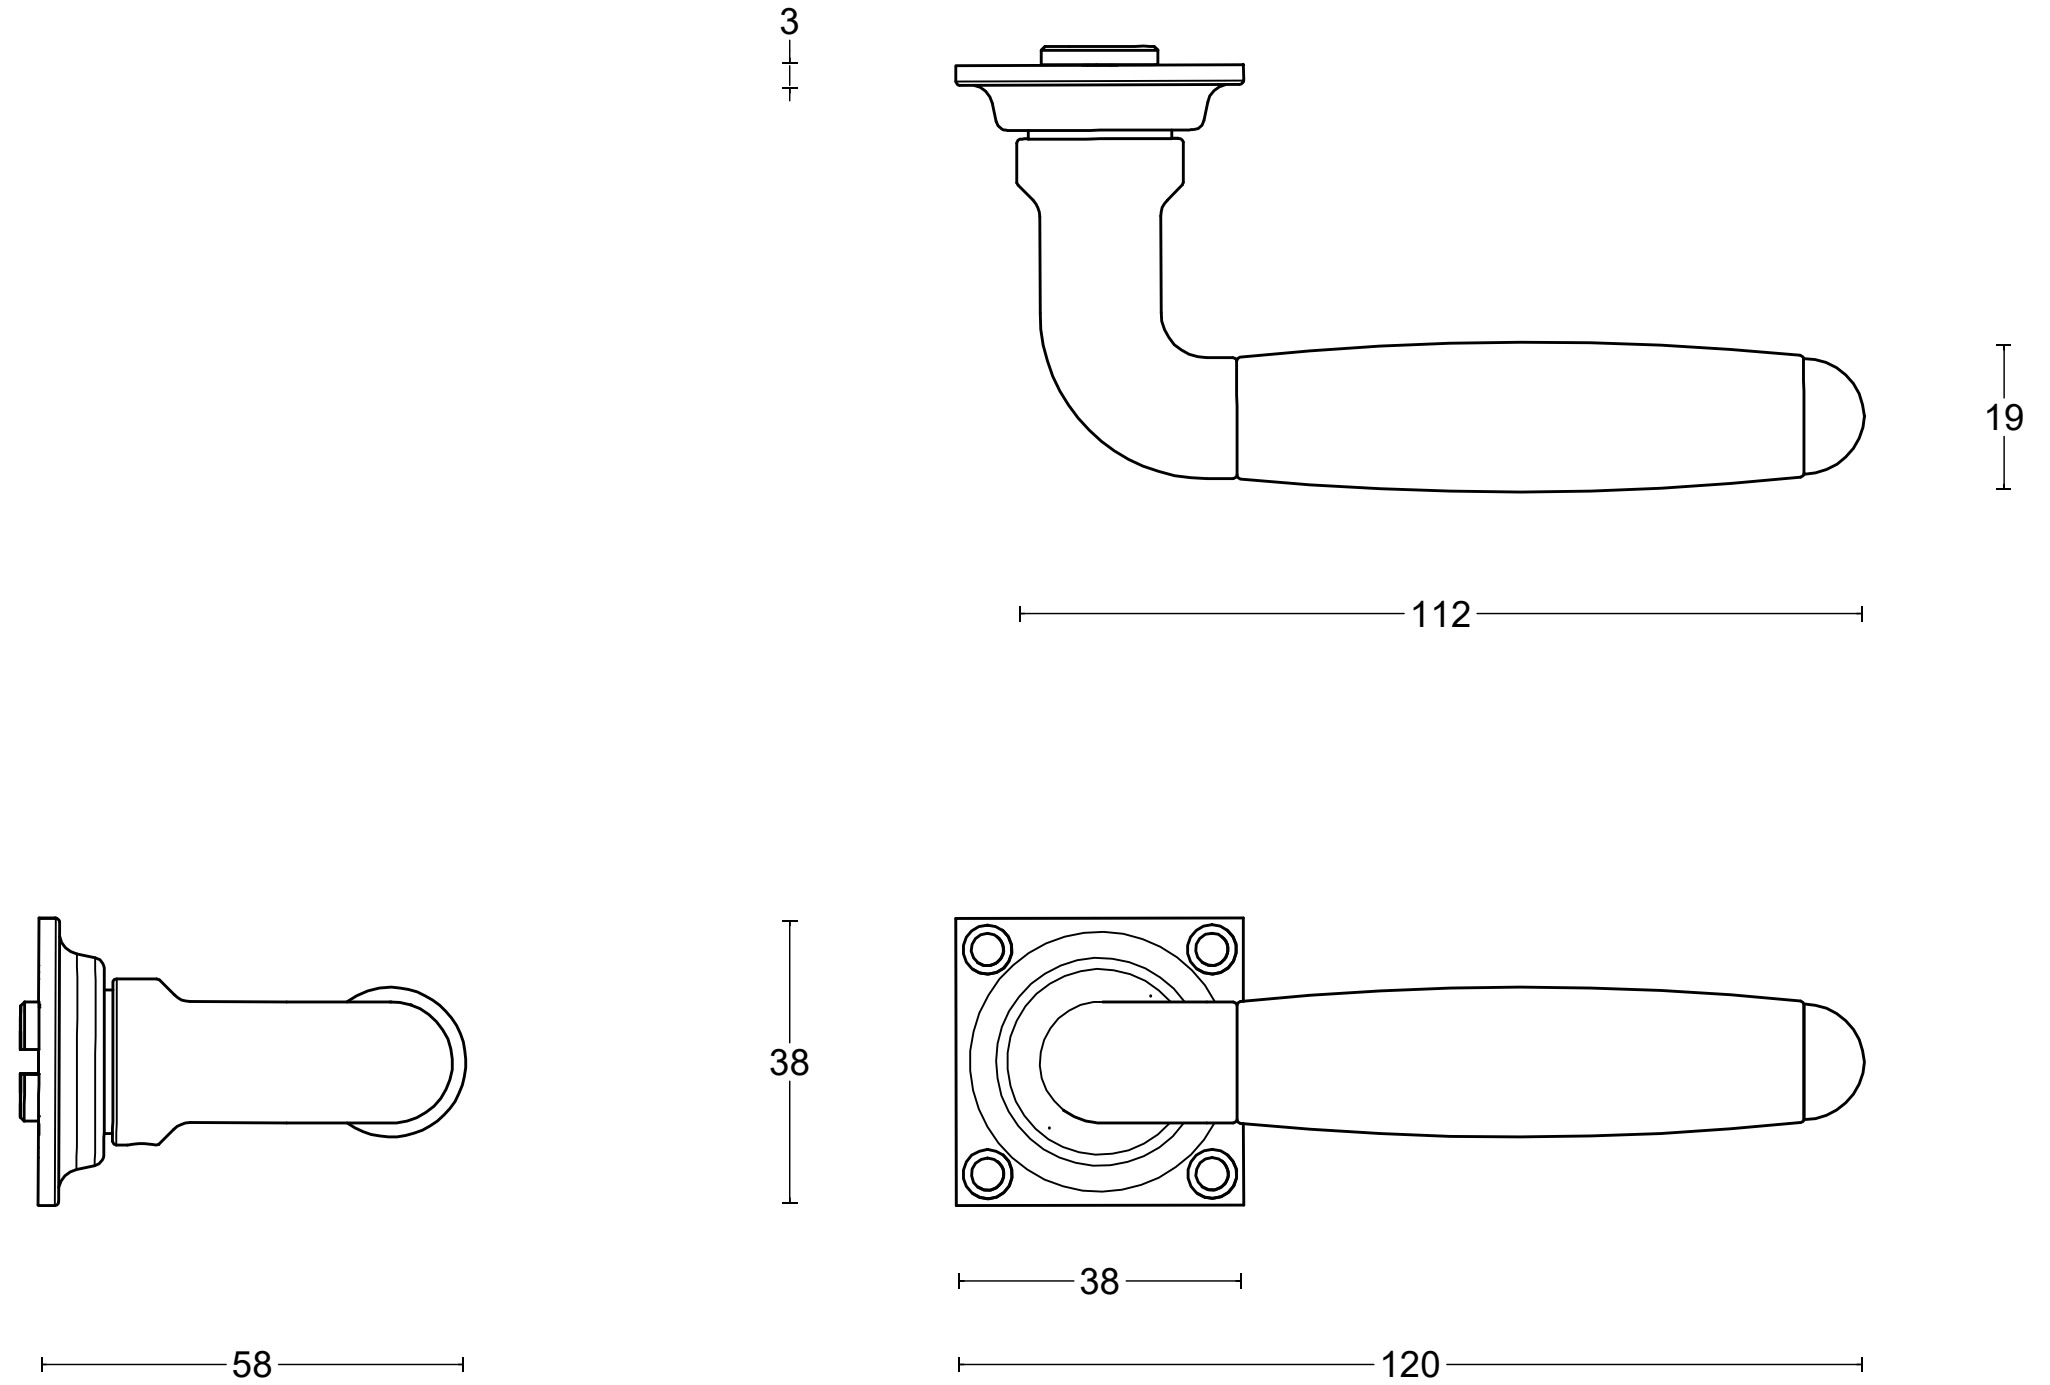

# TIMELESS 1932GRV

solid sprung lever handle  
attached to rose

	FORMANI HOLLAND B.V. EUROPALAAN 12 6199 AB MAASTRICHT-AIRPORT NL T +31 (0)43 308 90 00 INFO@FORMANI.COM WWW.FORMANI.COM	Type :	Version:
	Formani filename: 0301D022_1932GRV_V02.dwg	TIMELESS 1932GRV	V02
	Drawn by: Christian Brimbois	Description: solid sprung lever handle attached to rose	Format <b>A3</b>
Creation date: 29-3-2023			