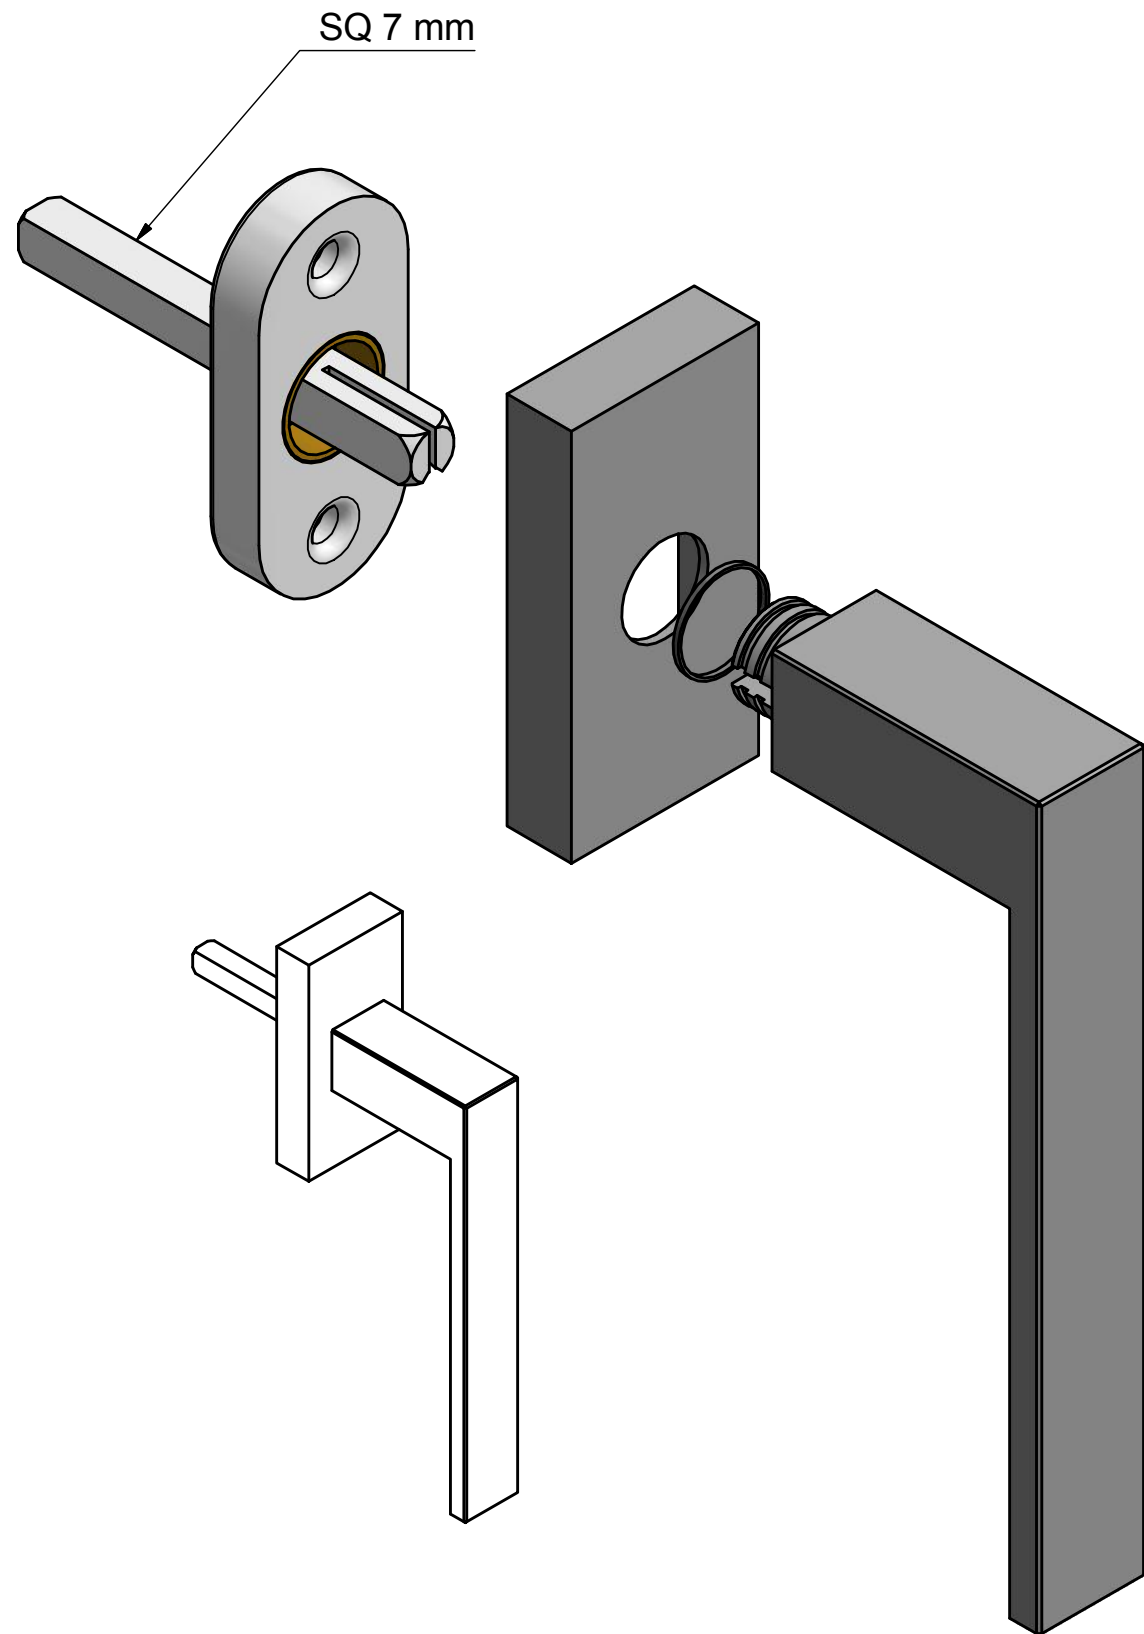

LSQII-DK

non-locking tilt and turn
window handle
stainless steel

<h1>FORMANI®</h1>		Part number:	
		Description:	
Doc no.:	1503D051 LSQII DK V01.dwg	<h2>LSQII-DK</h2>	Format:
Drawn by:	Christian Brimbois		Creation date:
<small>FORMANI HOLLAND B.V. EUROPALAAN 12 6199 AB MAASTRICHT-AIRPORT NL T +31 (0)43 308 90 00 INFO@FORMANI.COM FORMANI.COM</small>			