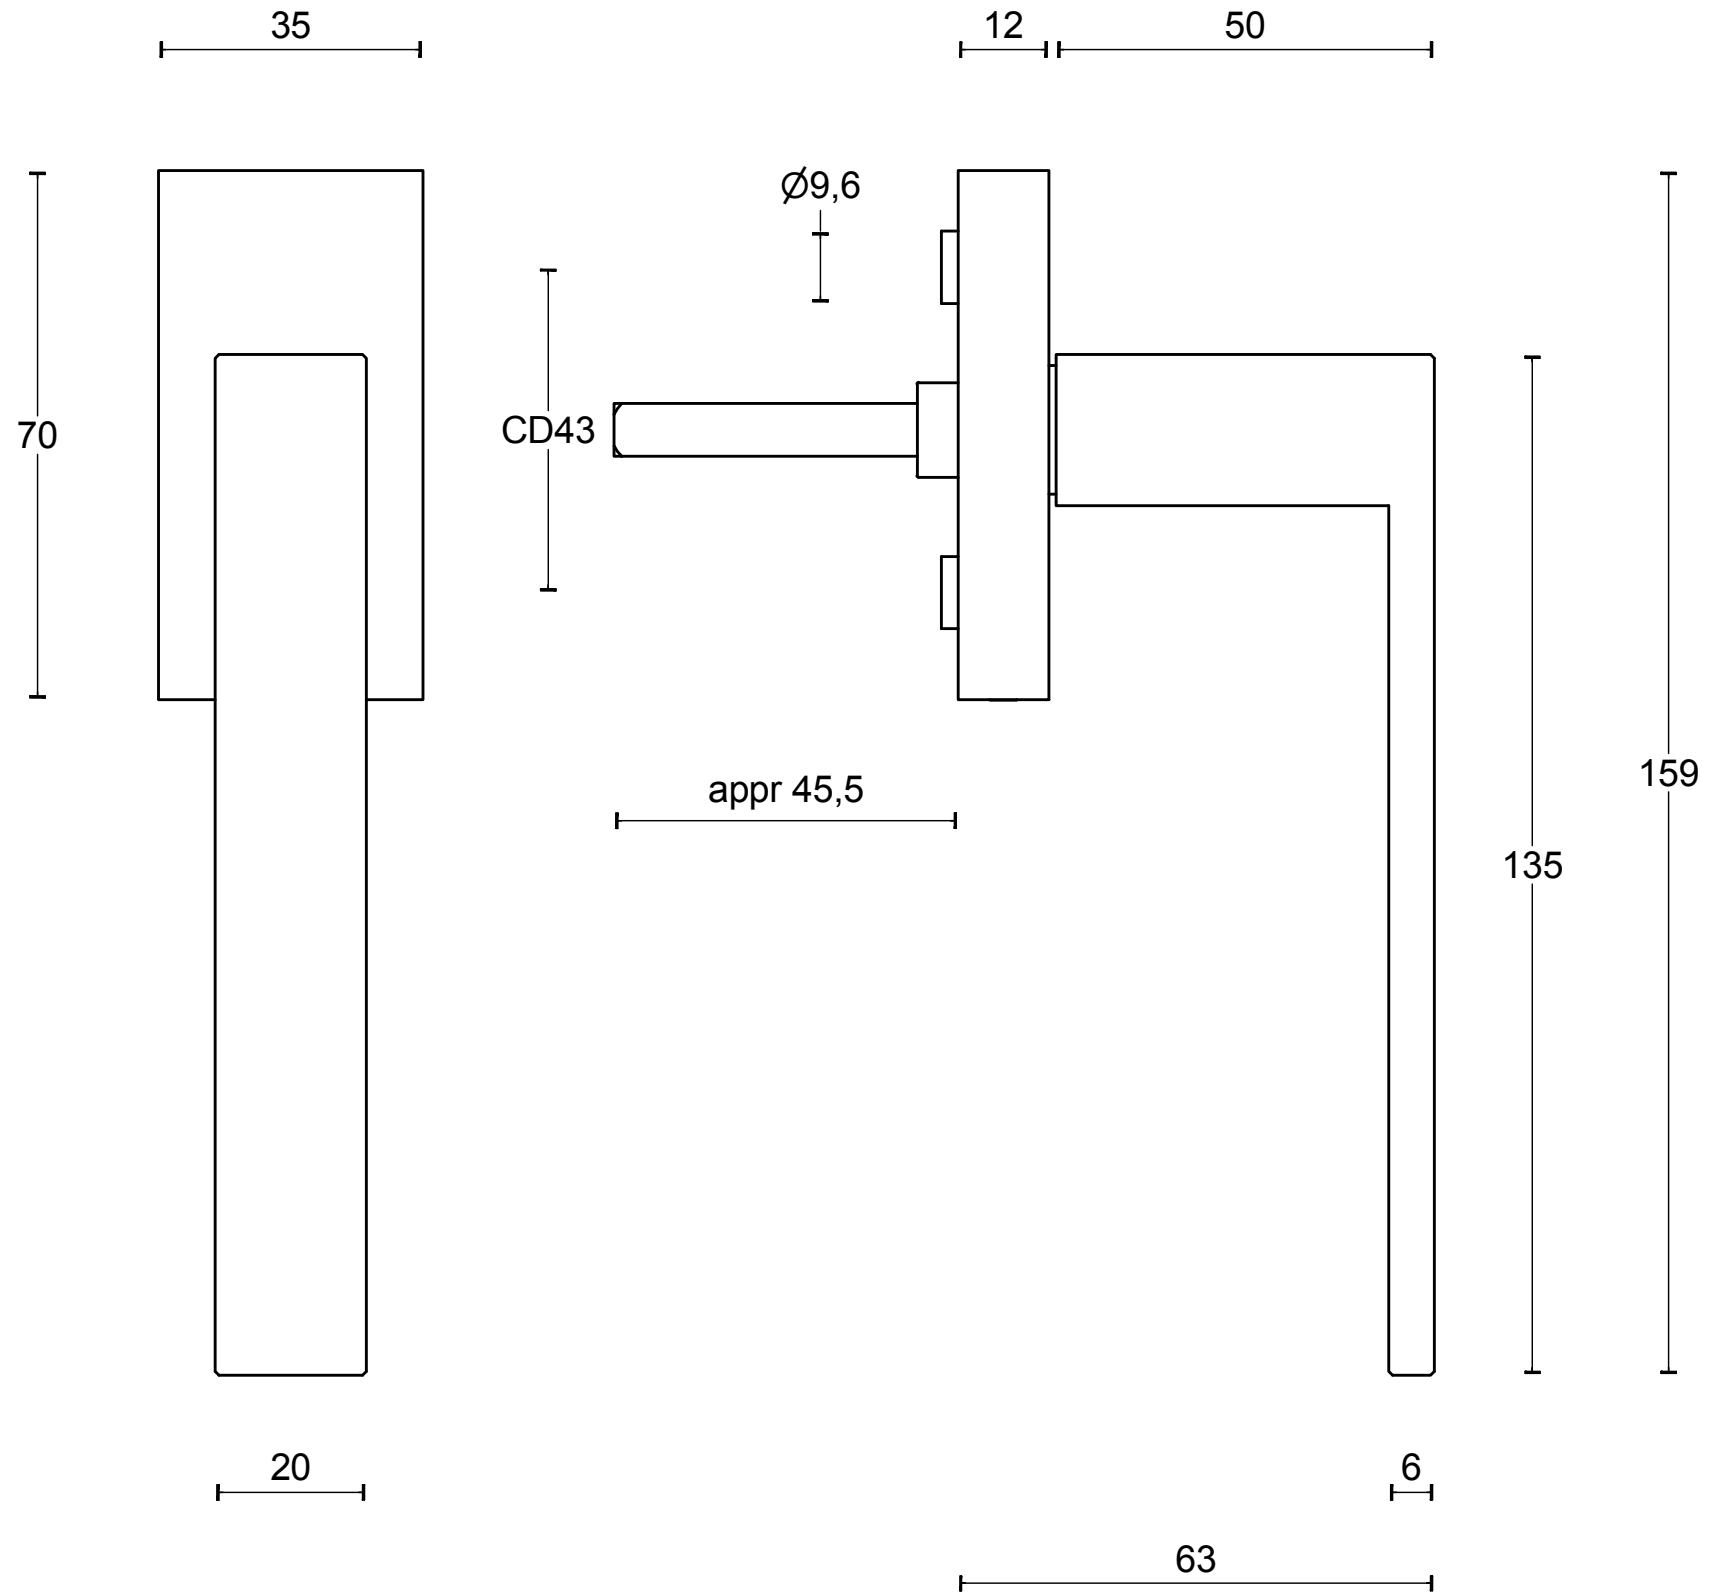

LSQII-DK

non-locking tilt and turn
window handle
stainless steel

<h1>FORMANI®</h1>		Part number:	
		Description:	
Doc no.:	1503D051 LSQII DK V01.dwg	<h2>LSQII-DK</h2>	Format:
Drawn by:	Christian Brimbois		Creation date:
<small>FORMANI HOLLAND B.V. EUROPALAAN 12 6199 AB MAASTRICHT-AIRPORT NL T +31 (0)43 308 90 00 INFO@FORMANI.COM FORMANI.COM</small>			