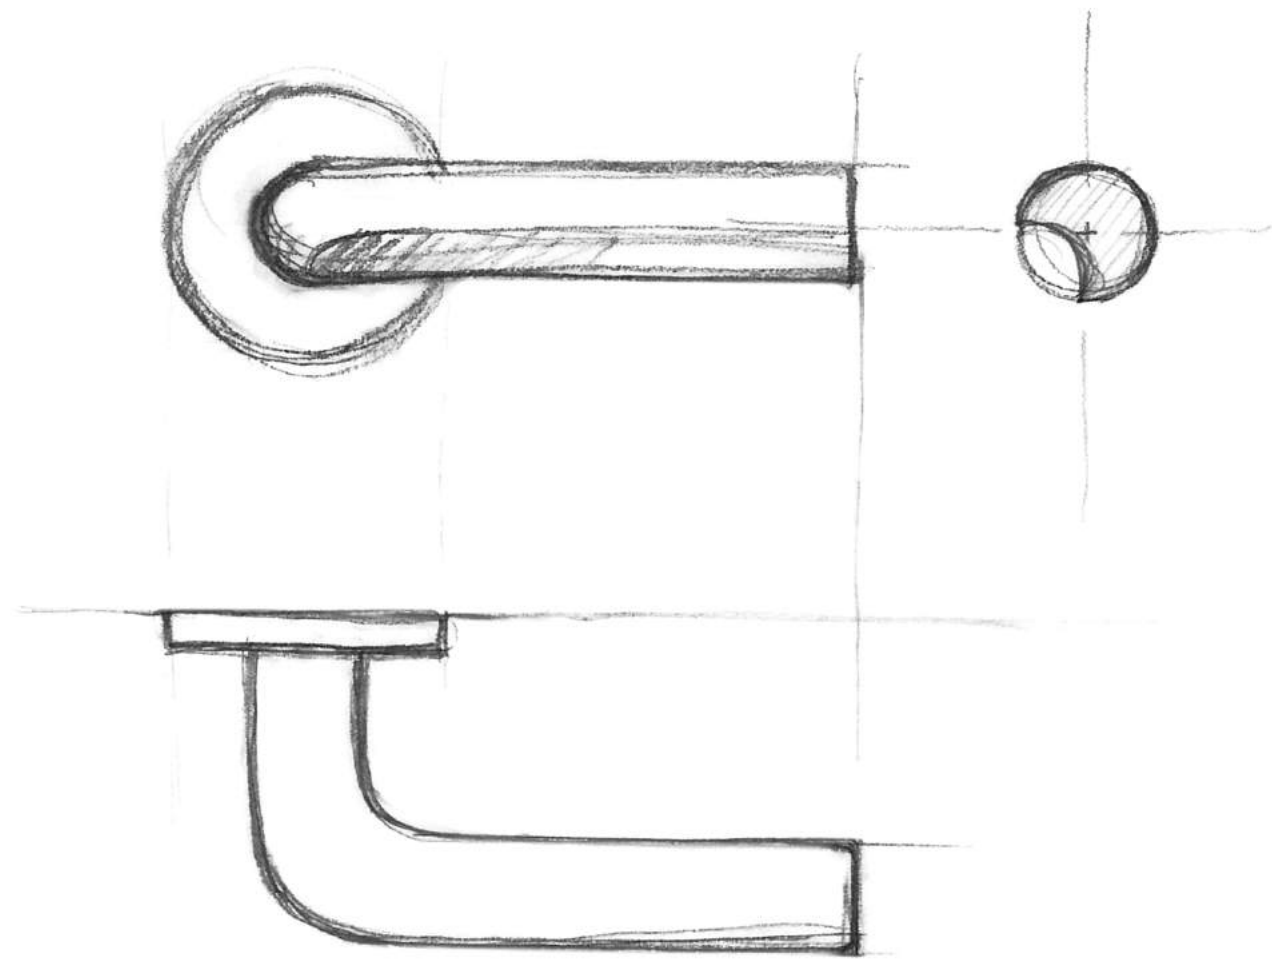

David Rockwell