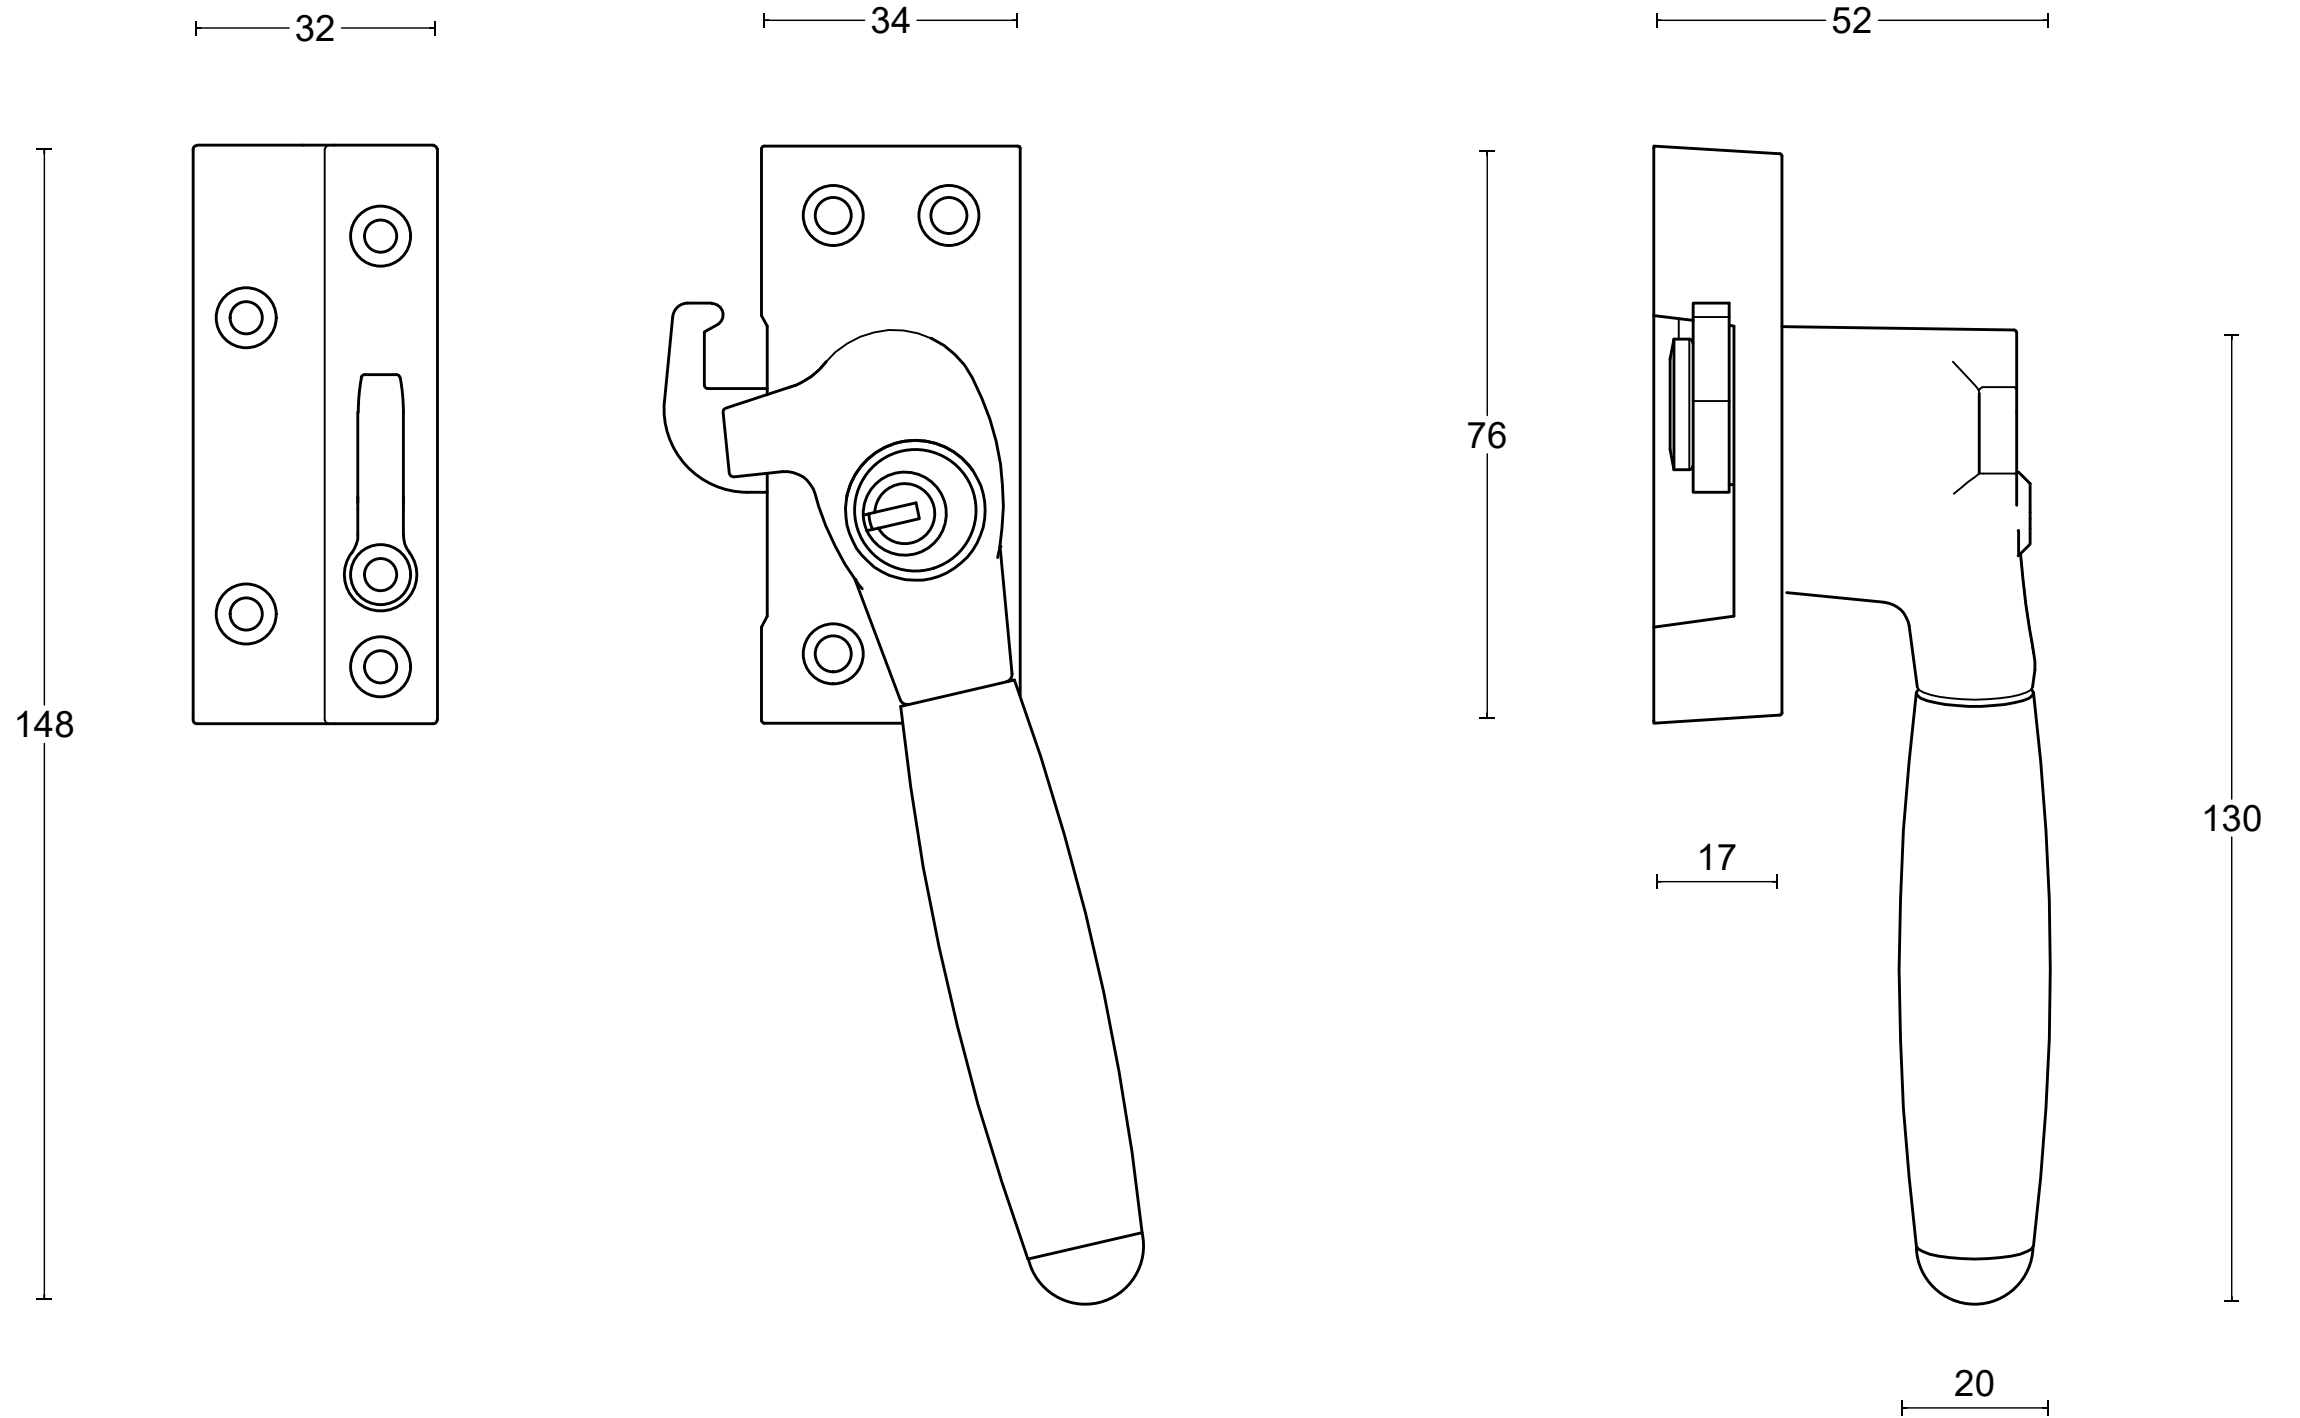

TIMELESS RBA-UNI

locking solid casement
fastener for outward
opening window

<p>FORMANI®</p> <p>FORMANI HOLLAND B.V. EUROPALAAN 12 6199 AB MAASTRICHT-AIRPORT NL T +31 (0)43 308 90 00 INFO@FORMANI.COM WWW.FORMANI.COM</p>	Type :	Version:
	TIMELESS RBA-UNI	V02
	Description: locking solid casement fastener for outward opening window	
Formani filename: 2003R053_RBA-UNI R_V02.dwg		
Drawn by: Christian Brimbois		
Creation date: 11-11-2022		