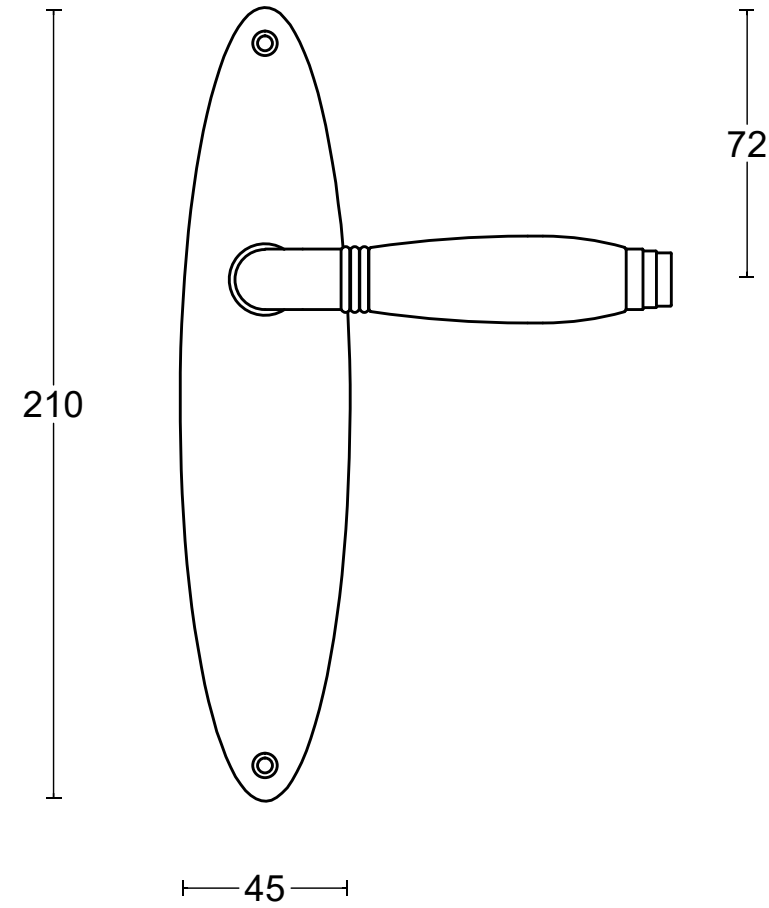

# TIMELESS 1934MPOSFC

solid unsprung lever handle  
on plate

 <p>FORMANI HOLLAND B.V. EUROPALAAN 12 6199 AB MAASTRICHT-AIRPORT NL T +31 (0)43 308 90 00 INFO@FORMANI.COM WWW.FORMANI.COM</p>	Type :	Version:	
	FORMANI filename: 2001D007_1934MPOSFC_V02.dwg	<b>TIMELESS 1934MPOSFC</b>	V03
	Drawn by: Christian Brimbois	Description: <b>solid unsprung lever handle on plate</b>	Format <b>A3</b>
Creation date: 8-11-2022			