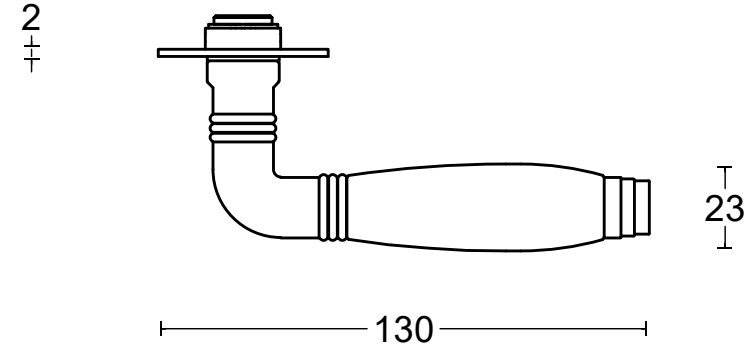

# TIMELESS 1934MPOSFC

solid unsprung lever handle  
on plate

 <p>FORMANI HOLLAND B.V. EUROPALAAN 12 6199 AB MAASTRICHT-AIRPORT NL T +31 (0)43 308 90 00 INFO@FORMANI.COM WWW.FORMANI.COM</p>	Type :	Version:	
	FORMANI filename: 2001D007_1934MPOSFC_V02.dwg	<b>TIMELESS 1934MPOSFC</b>	V03
	Drawn by: Christian Brimbois	Description: <b>solid unsprung lever handle on plate</b>	Format <b>A3</b>
Creation date: 8-11-2022			