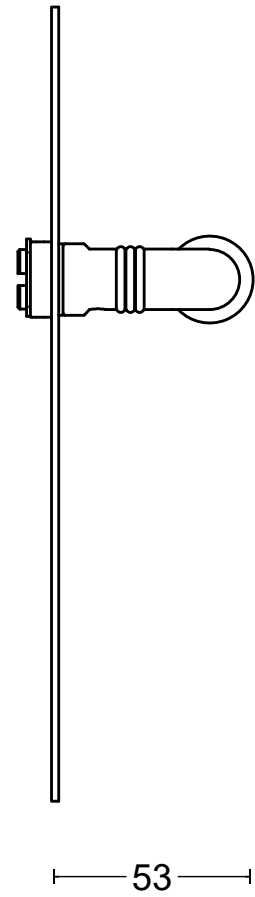

# TIMELESS 1934MPOSFC

solid unsprung lever handle  
on plate

 <p>FORMANI HOLLAND B.V. EUROPALAAN 12 6199 AB MAASTRICHT-AIRPORT NL T +31 (0)43 308 90 00 INFO@FORMANI.COM WWW.FORMANI.COM</p>	Type :	Version:	
	FORMANI filename: 2001D007_1934MPOSFC_V02.dwg	<b>TIMELESS 1934MPOSFC</b>	V03
	Drawn by: Christian Brimbois	Description: <b>solid unsprung lever handle on plate</b>	Format <b>A3</b>
Creation date: 8-11-2022			