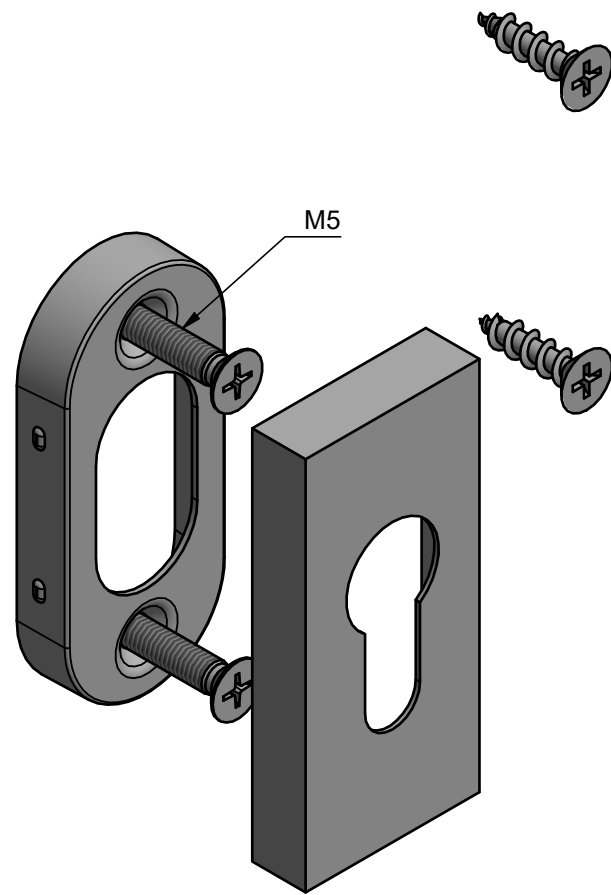

# LSQBY32

small cylinder escutcheon  
stainless steel

<p><b>FORMANI®</b></p> <p>FORMANI HOLLAND B.V. EUROPALAAN 12 6199 AB MAASTRICHT-AIRPORT NL T +31 (0)43 308 90 00 INFO@FORMANI.COM WWW.FORMANI.COM</p>	Type :	<b>LSQBY32</b>	Version:
	Formani filename: 1501Y085_LSQBY32_V01.dwg	Description: <b>small cylinder escutcheon stainless steel</b>	Format
	Drawn by: Semih Aslan		<b>A3</b>
Creation date: 12-4-2022			