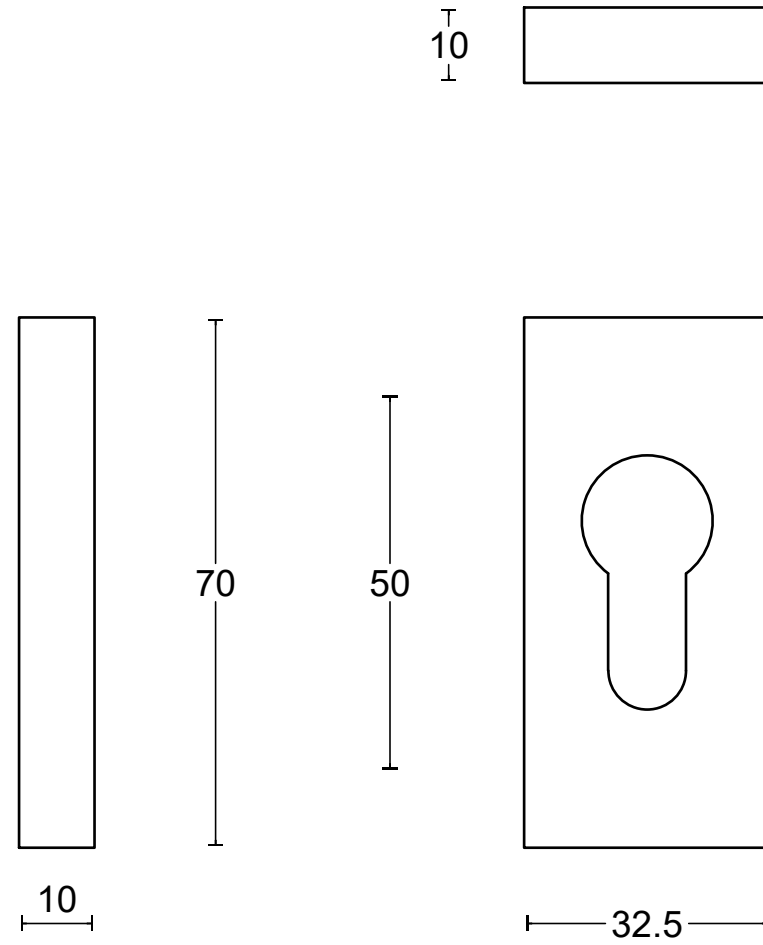

# LSQBY32

small cylinder escutcheon  
stainless steel

<p><b>FORMANI®</b></p> <p>FORMANI HOLLAND B.V. EUROPALAAN 12 6199 AB MAASTRICHT-AIRPORT NL T +31 (0)43 308 90 00 INFO@FORMANI.COM WWW.FORMANI.COM</p>	Type :	<b>LSQBY32</b>	Version:
	Formani filename: 1501Y085_LSQBY32_V01.dwg	Description: <b>small cylinder escutcheon stainless steel</b>	Format
	Drawn by: Semih Aslan		<b>A3</b>
Creation date: 12-4-2022			