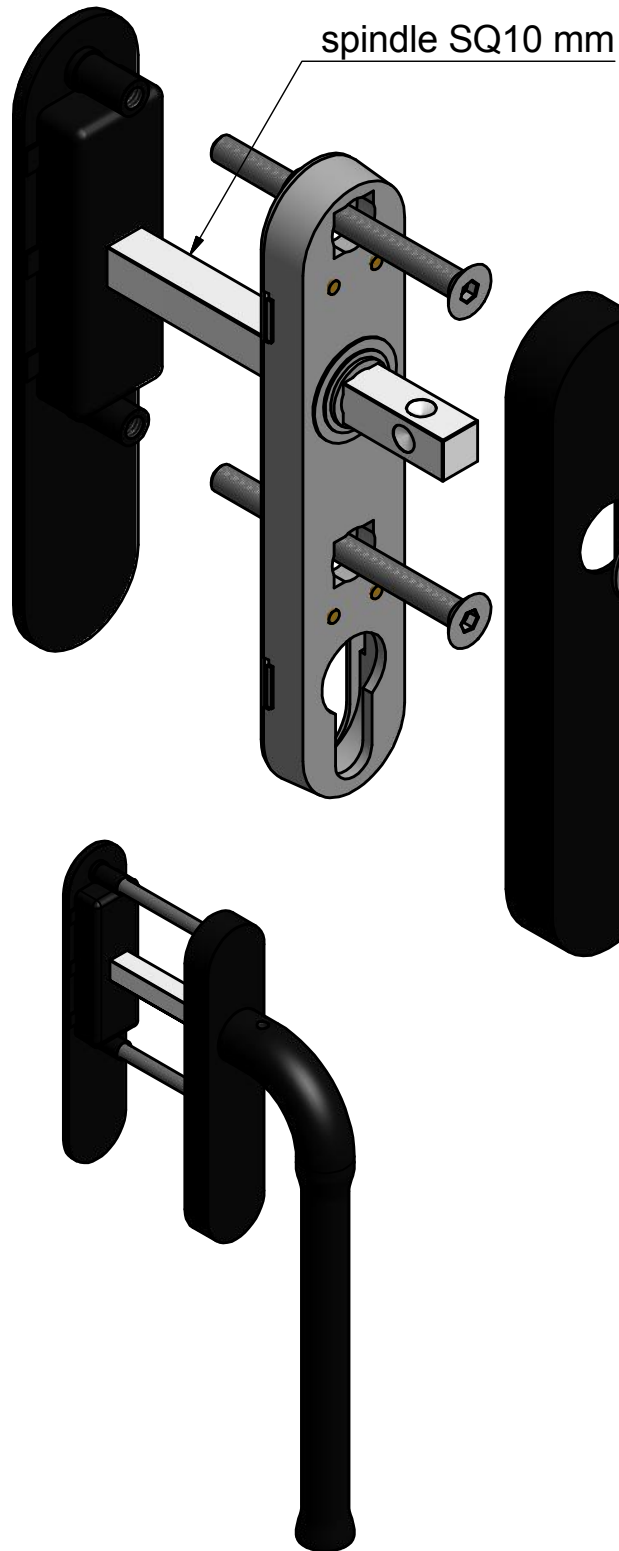

EV231

single solid internal lift-up
sliding door handle with
external flush pull
stainless steel

FORMANI®		Part number:	
		Description:	
Doc no.:	3101Z001NMXX0 EV231 NM V01.dwg	EV231 NM	
Drawn by:	Christian Brimbois		
Format:			
A3			
Formani Holland B.V. · Amerikalaan 55 · 6199 AE Maastricht Airport · tel: +31 (0)43 308 90 00 · www.formani.nl · info@formani.nl			