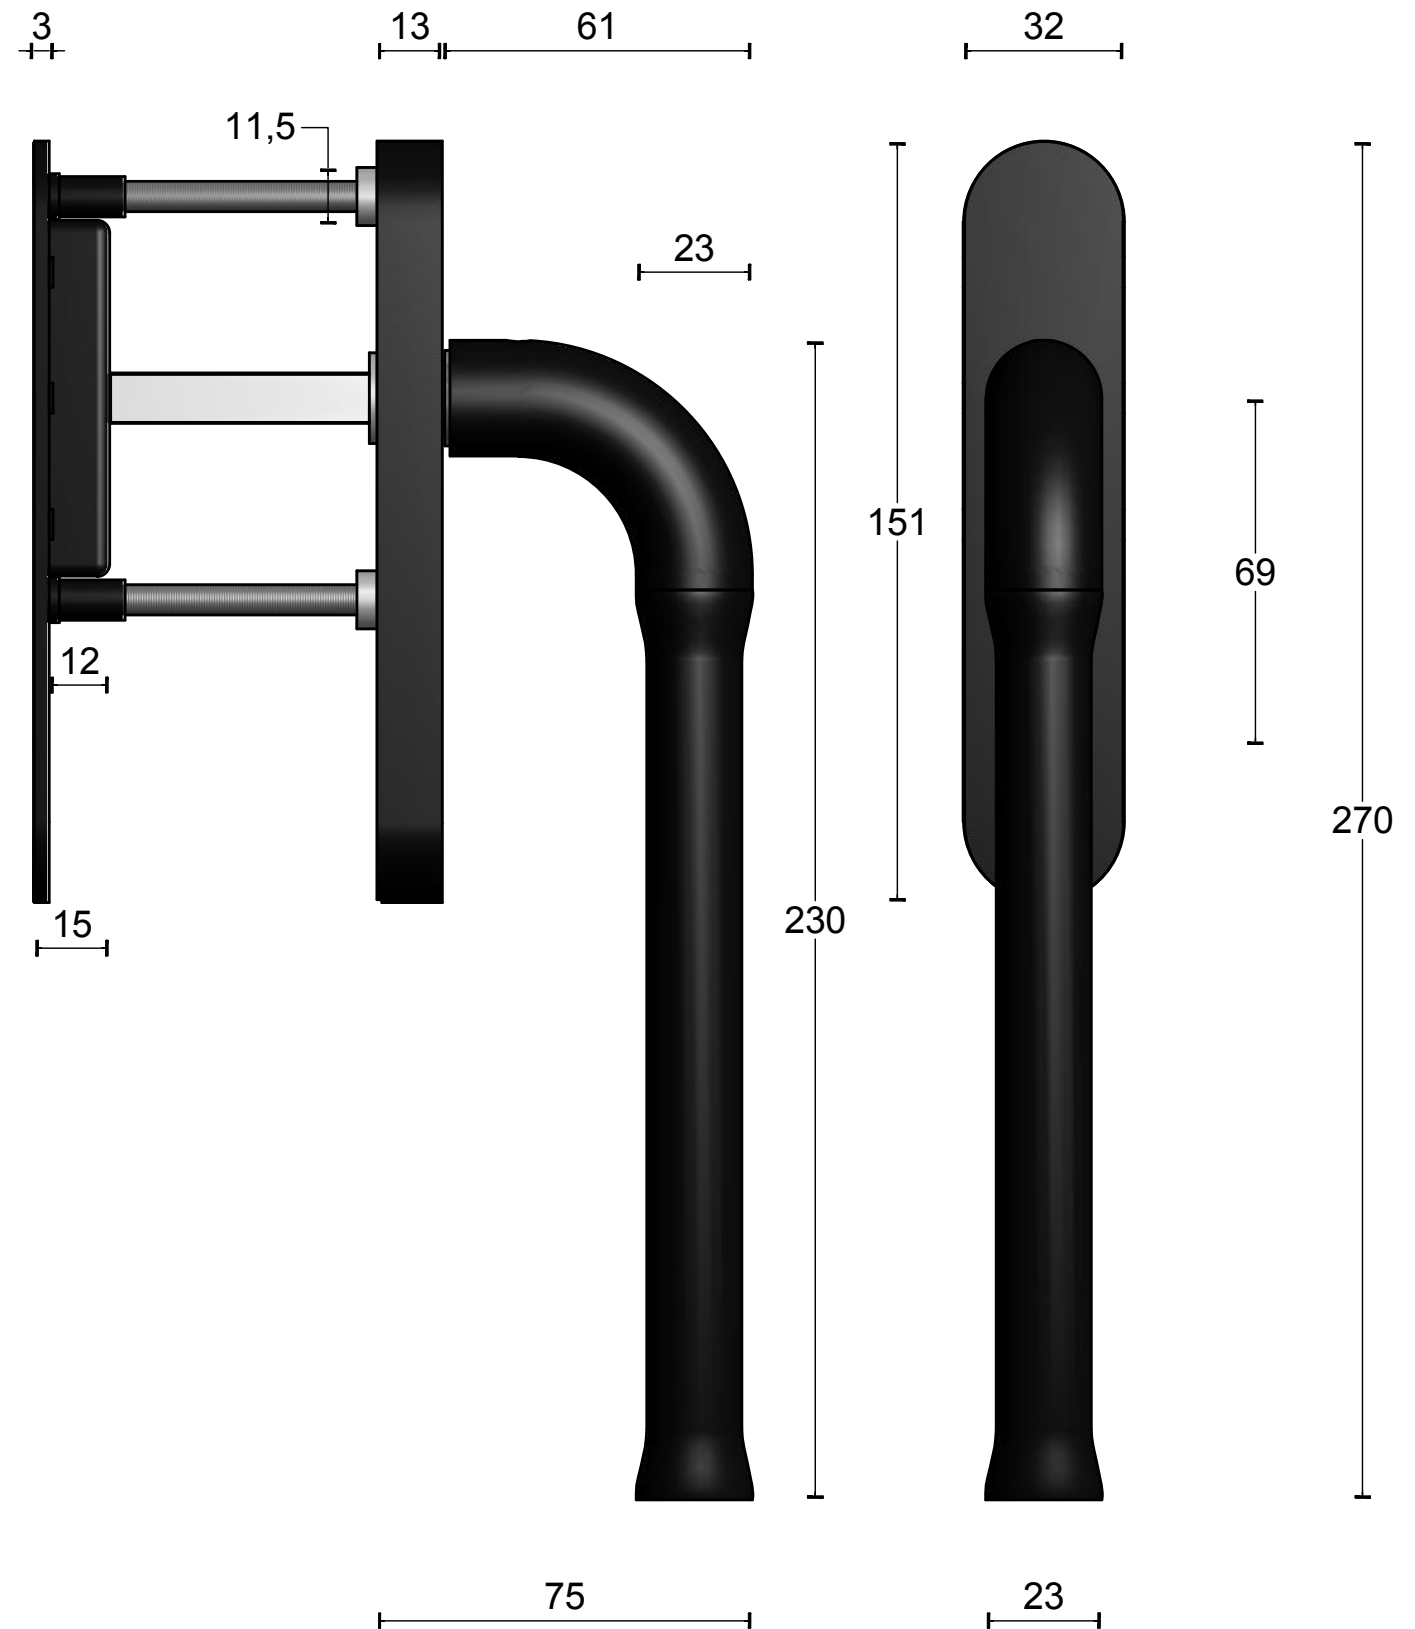

EV231

single solid internal lift-up
sliding door handle with
external flush pull
stainless steel

FORMANI®		Part number:	
		Description:	
Doc no.:	3101Z001NMXX0 EV231 NM V01.dwg	EV231 NM	
Drawn by:	Christian Brimbois		
Format:			
A3			
Formani Holland B.V. · Amerikalaan 55 · 6199 AE Maastricht Airport · tel: +31 (0)43 308 90 00 · www.formani.nl · info@formani.nl			