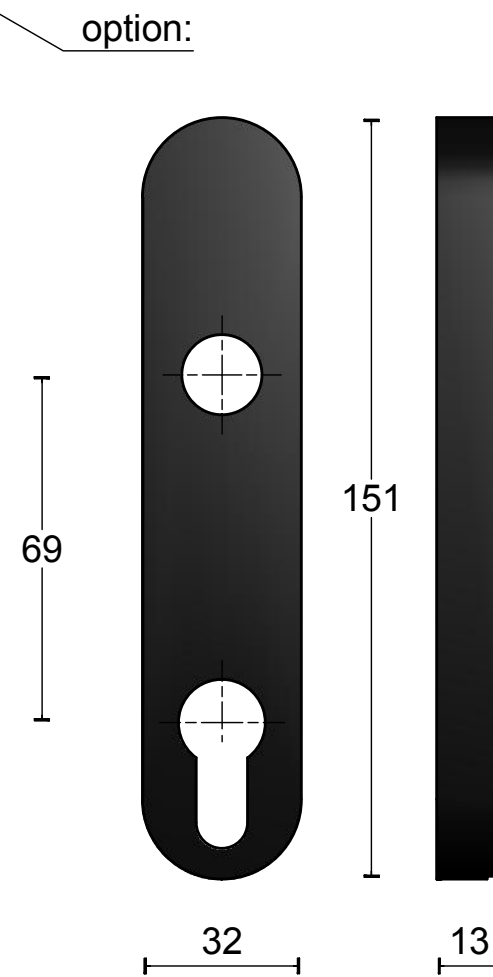

EV231

single solid internal lift-up
sliding door handle with
external flush pull
stainless steel

FORMANI®		Part number:	
		Description:	
Doc no.:	3101Z001NMXX0 EV231 NM V01.dwg	EV231 NM	
Drawn by:	Christian Brimbois		
Format:			
A3			
Formani Holland B.V. · Amerikalaan 55 · 6199 AE Maastricht Airport · tel: +31 (0)43 308 90 00 · www.formani.nl · info@formani.nl			