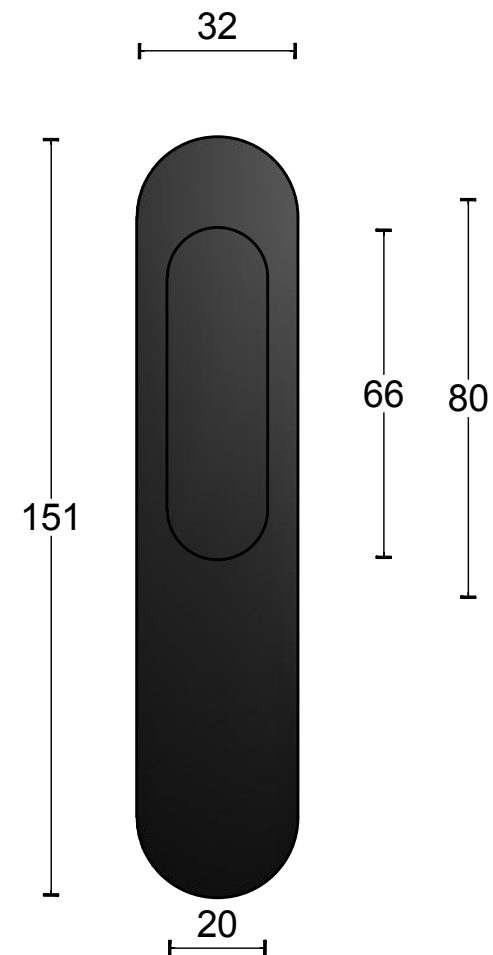

EV231

single solid internal lift-up
sliding door handle with
external flush pull
stainless steel

FORMANI®		Part number:	
		Description:	
Doc no.:	3101Z001NMXX0 EV231 NM V01.dwg	EV231 NM	
Drawn by:	Christian Brimbois		
Format:			
A3			
Formani Holland B.V. · Amerikalaan 55 · 6199 AE Maastricht Airport · tel: +31 (0)43 308 90 00 · www.formani.nl · info@formani.nl			