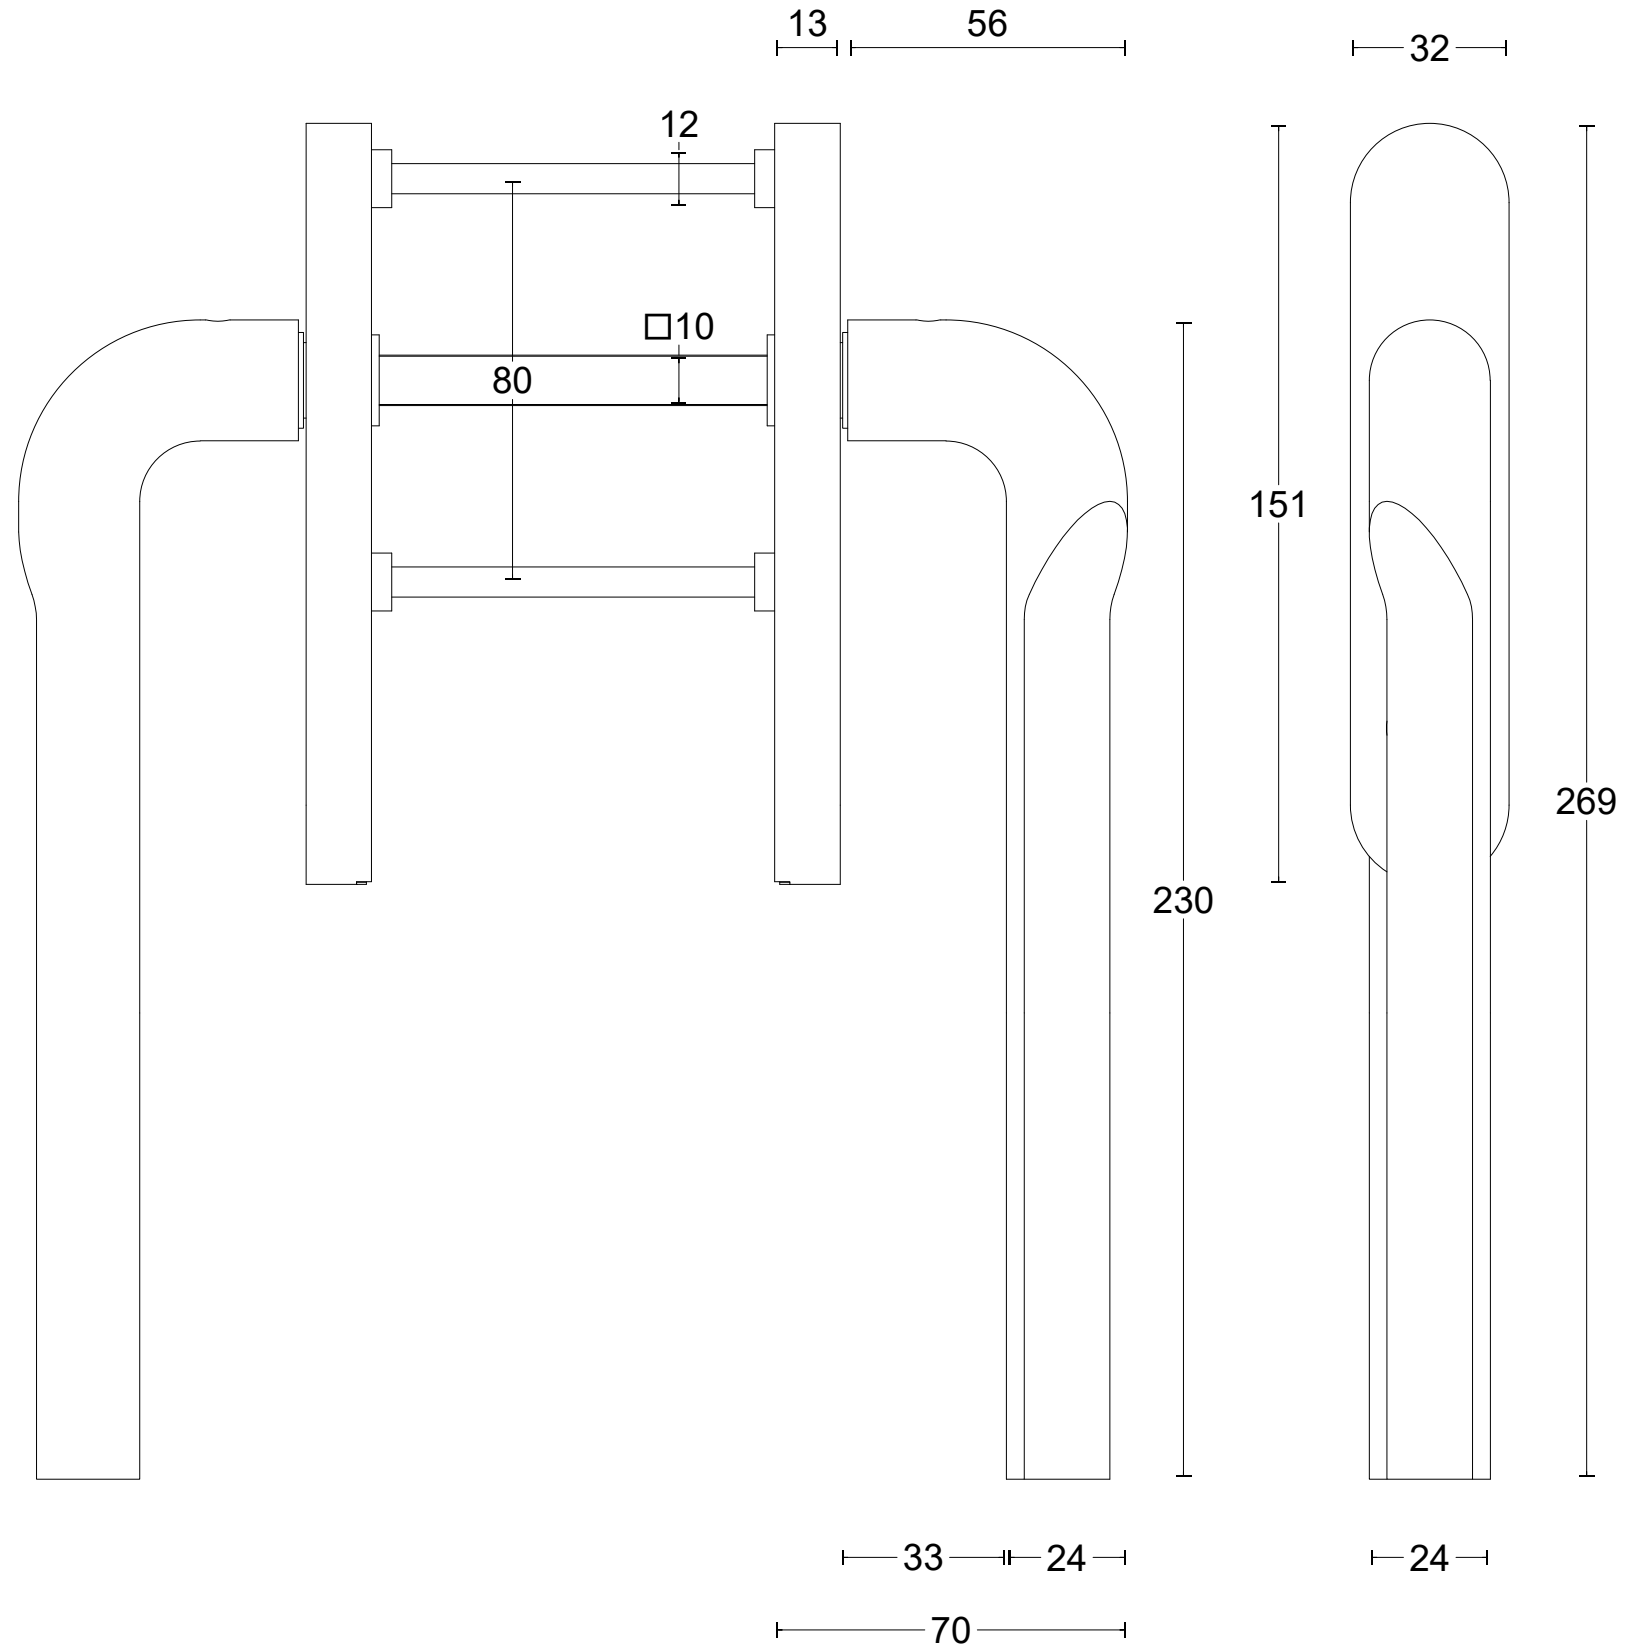

RIVIO GL230PAY

pair of solid lift-up hardware
for sliding doors
stainless steel

<p>FORMANI®</p> <p>FORMANI HOLLAND B.V. EUROPALAAN 12 6199 AB MAASTRICHT-AIRPORT NL T +31 (0)43 308 90 00 INFO@FORMANI.COM WWW.FORMANI.COM</p>	Type :	RIVIO GL230PAY	Version:	V01	
	Formani filename: 4101Z001_3Y_GL230PAY_V01.dwg	Description:	pair of solid lift-up hardware for sliding doors stainless steel	Format	A3
	Drawn by: Semih Aslan				
Creation date: 11-3-2026					