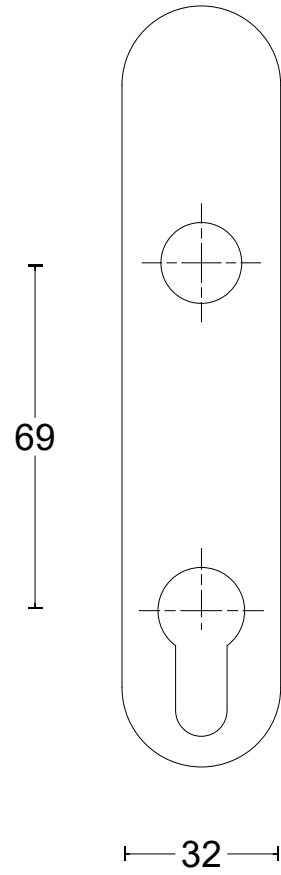

RIVIO GL230PAY

pair of solid lift-up hardware
for sliding doors
stainless steel

<p>FORMANI®</p> <p>FORMANI HOLLAND B.V. EUROPALAAN 12 6199 AB MAASTRICHT-AIRPORT NL T +31 (0)43 308 90 00 INFO@FORMANI.COM WWW.FORMANI.COM</p>	Type :	RIVIO GL230PAY	Version:	V01	
	Formani filename: 4101Z001_3Y_GL230PAY_V01.dwg	Description:	pair of solid lift-up hardware for sliding doors stainless steel	Format	A3
	Drawn by: Semih Aslan				
Creation date: 11-3-2026					