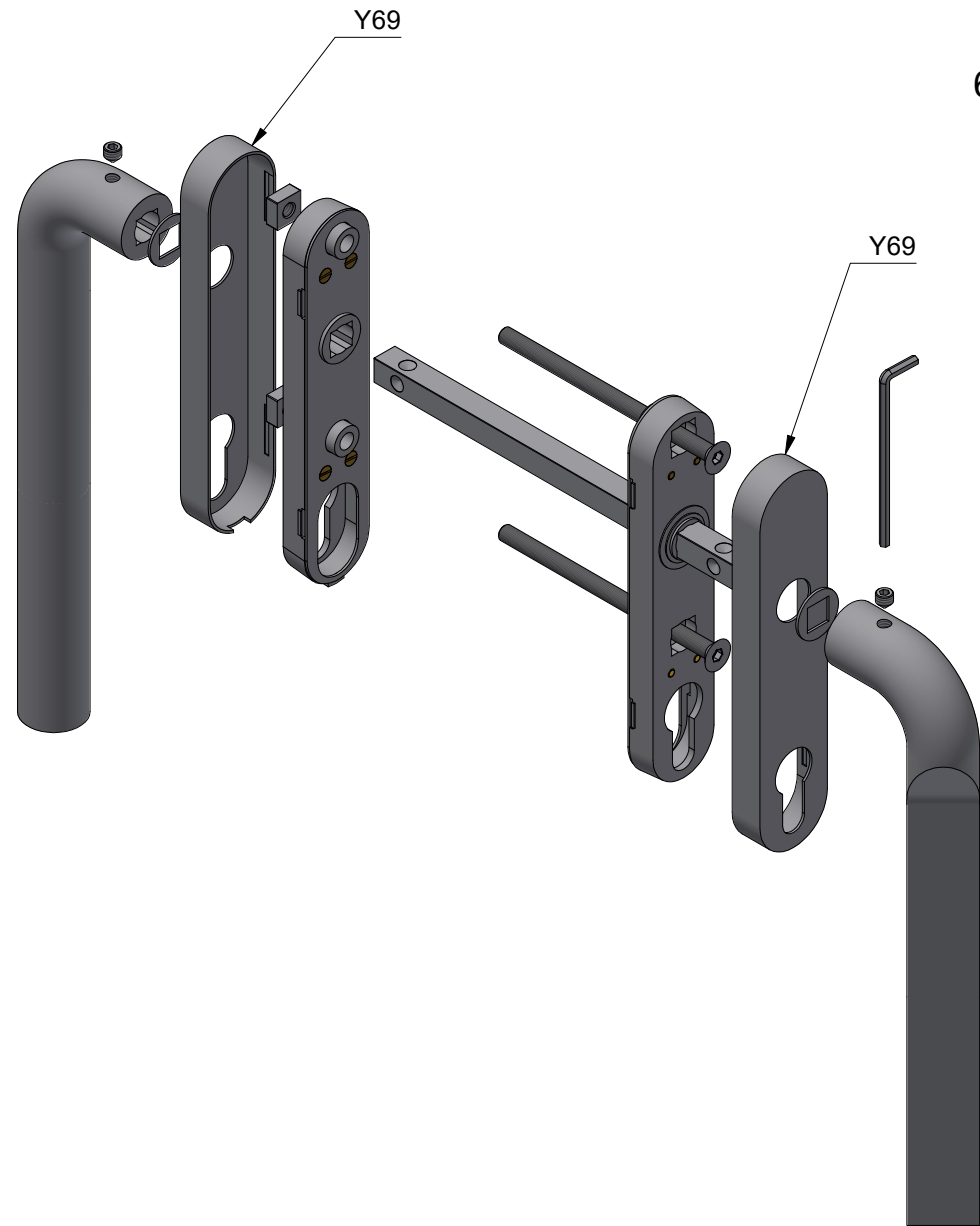

RIVIO GL230PAY

pair of solid lift-up hardware
for sliding doors
stainless steel

<p>FORMANI®</p> <p>FORMANI HOLLAND B.V. EUROPALAAN 12 6199 AB MAASTRICHT-AIRPORT NL T +31 (0)43 308 90 00 INFO@FORMANI.COM WWW.FORMANI.COM</p>	Type :	RIVIO GL230PAY	Version:	V01	
	Formani filename: 4101Z001_3Y_GL230PAY_V01.dwg	Description:	pair of solid lift-up hardware for sliding doors stainless steel	Format	A3
	Drawn by: Semih Aslan				
Creation date: 11-3-2026					