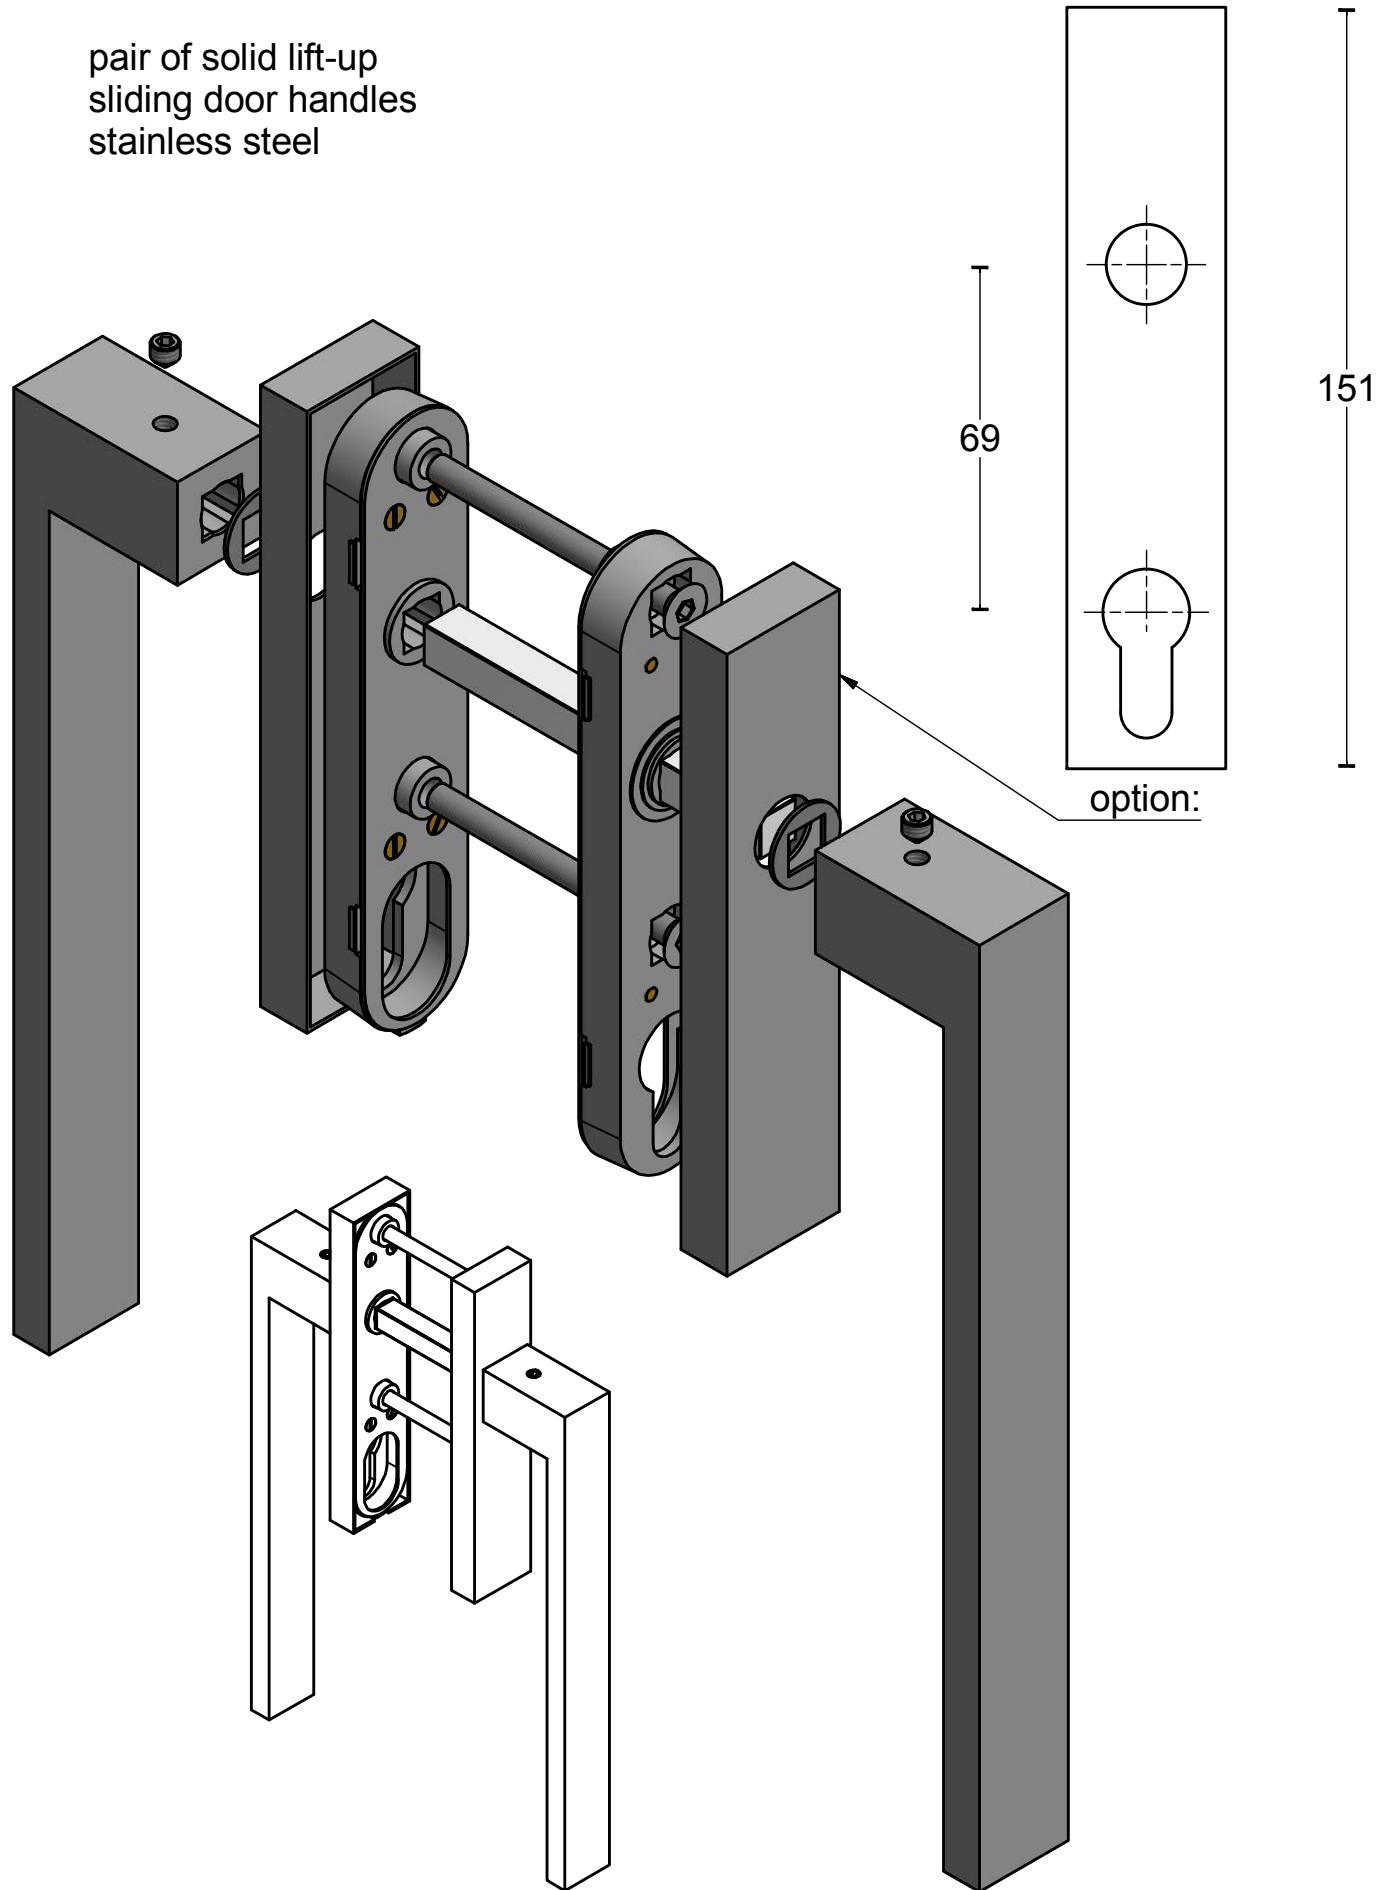

LSQ231PA

pair of solid lift-up
sliding door handles
stainless steel

<h1>FORMANI®</h1>		Part number:	
		<h2>LSQ231PA</h2>	
Doc no.: 2501Z051 LSQ231PA V02.dwg			
Drawn by: Christian Brimbois		Creation date: 18-9-2017	
<small>FORMANI HOLLAND B.V. EUROPALAAN 12 6199 AB MAASTRICHT-AIRPORT NL T +31 (0)43 308 90 00 INFO@FORMANI.COM FORMANI.COM</small>			