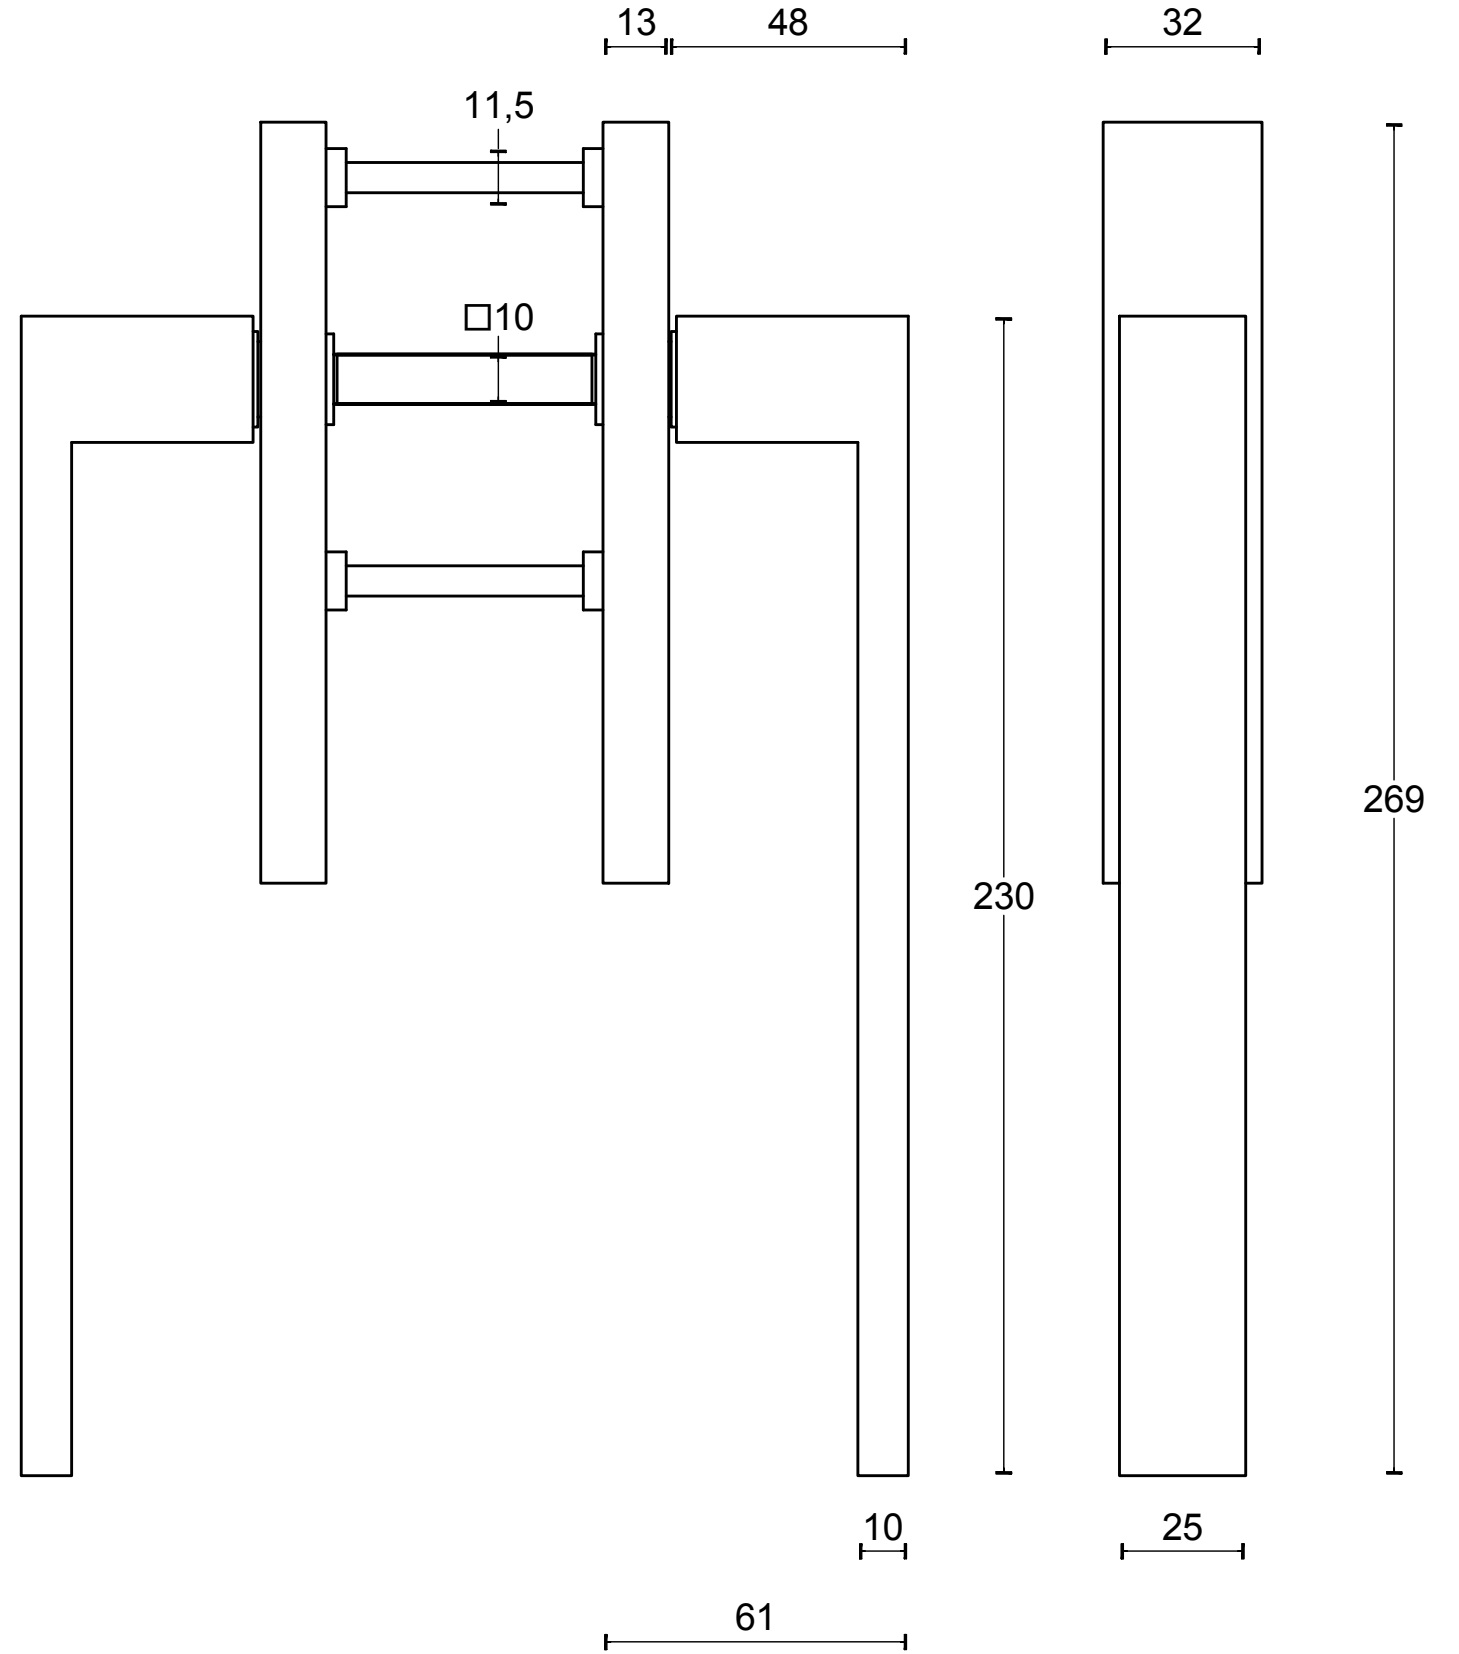

LSQ231PA

pair of solid lift-up
sliding door handles
stainless steel

<h1>FORMANI®</h1>		Part number:	
		<h2>LSQ231PA</h2>	
Doc no.: 2501Z051 LSQ231PA V02.dwg			
Drawn by: Christian Brimbois		Creation date: 18-9-2017	
<small>FORMANI HOLLAND B.V. EUROPALAAN 12 6199 AB MAASTRICHT-AIRPORT NL T +31 (0)43 308 90 00 INFO@FORMANI.COM FORMANI.COM</small>			