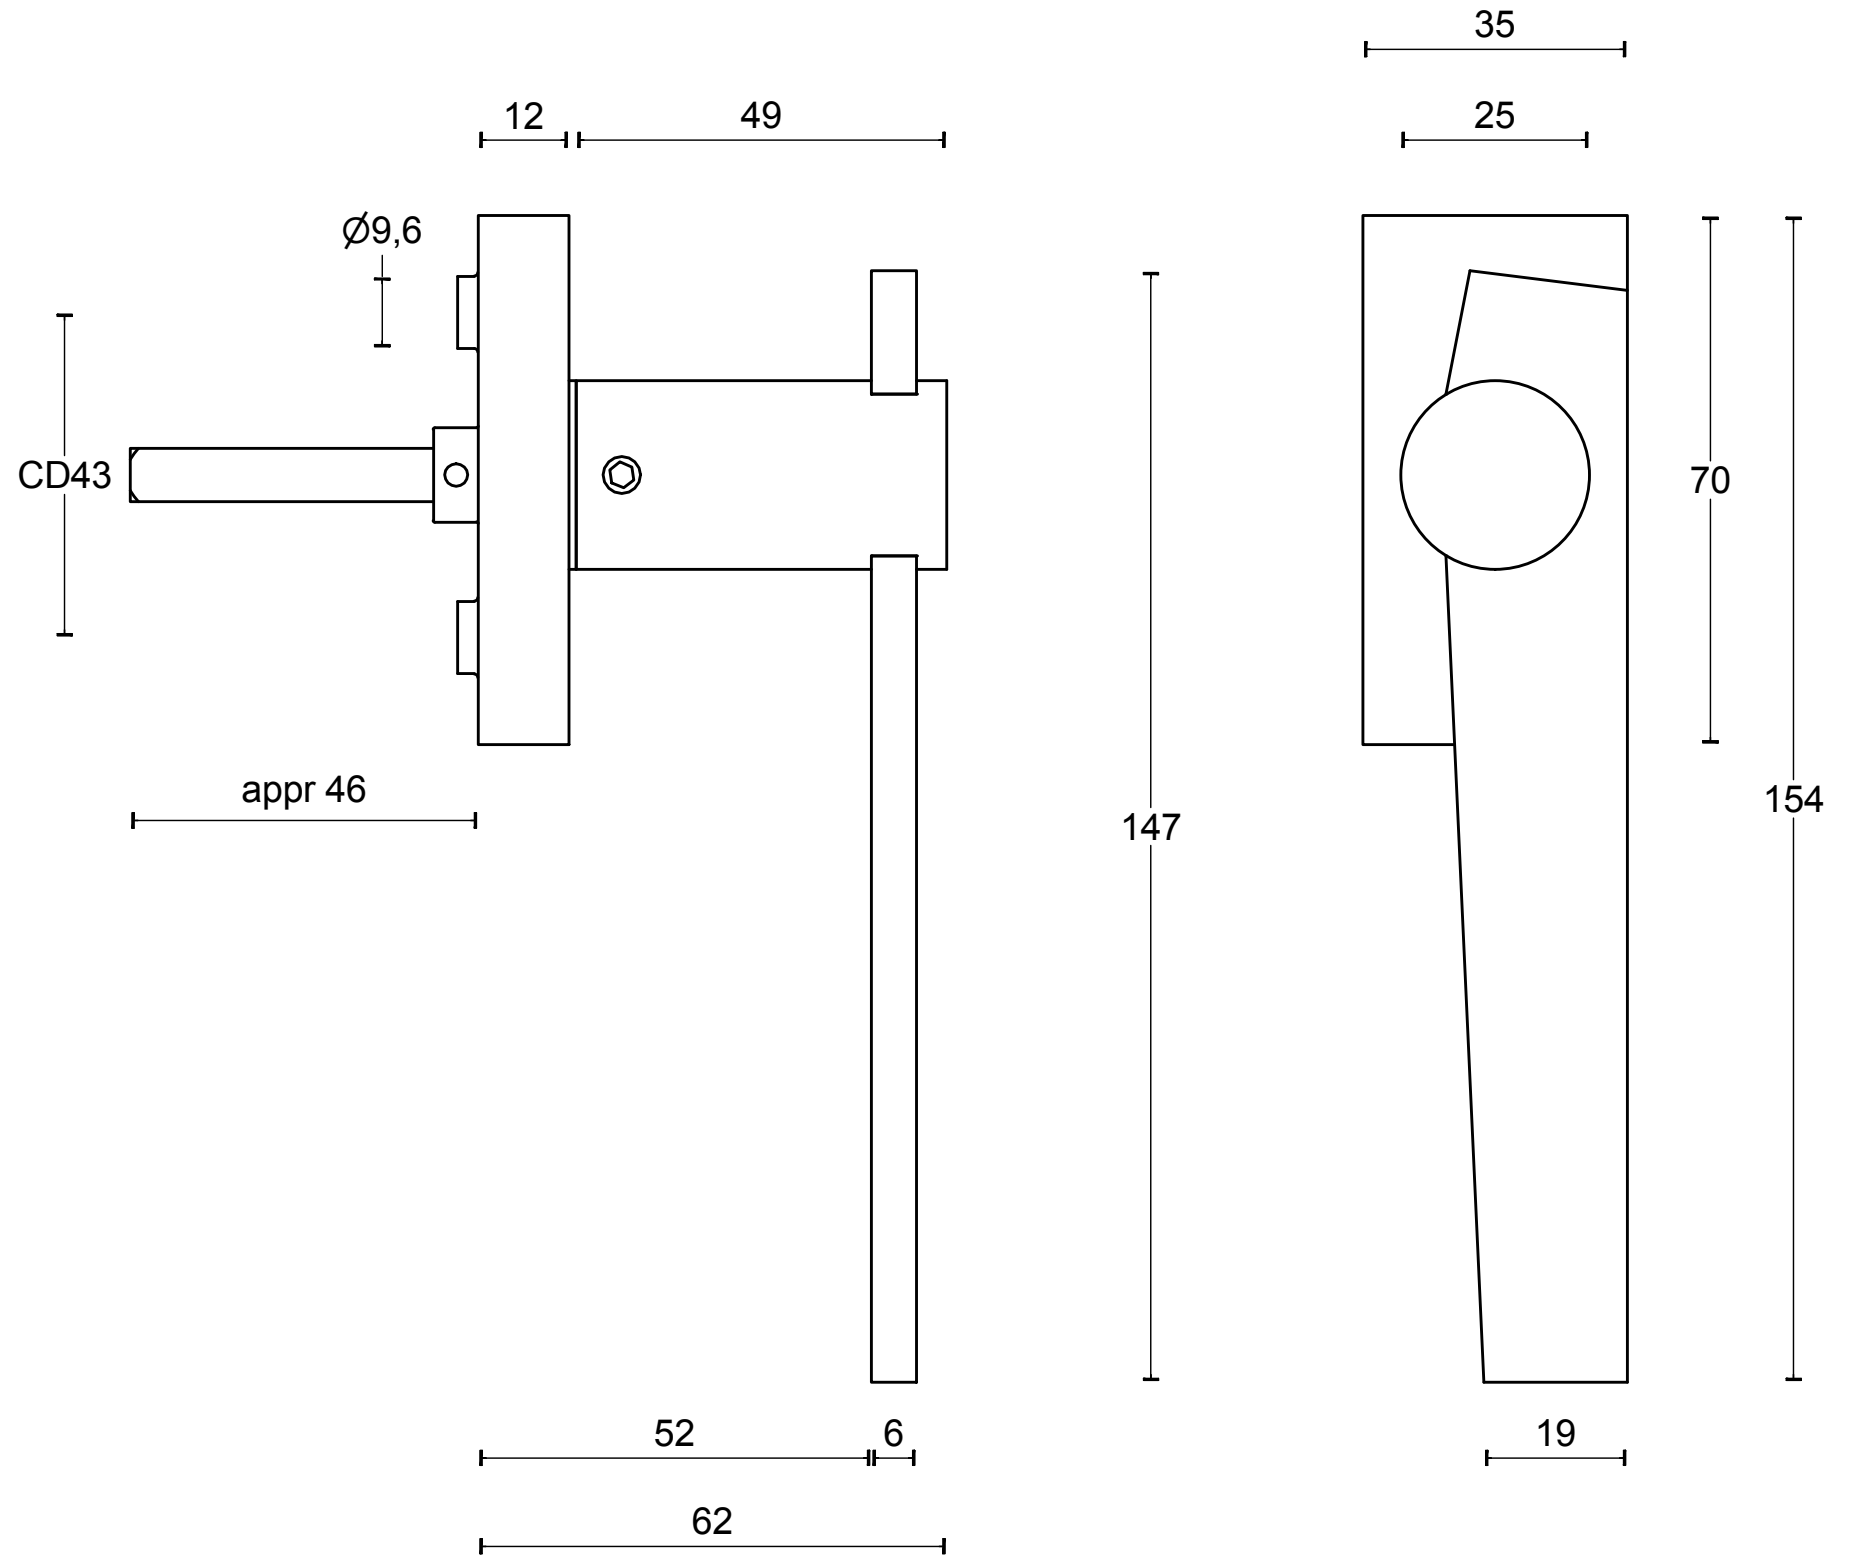

# TENSE BB101-DK

non-locking tilt and turn  
window handle  
stainless steel

FORMANI®		Part number:	
		Description: <b>TENSE BB101-DK</b>	
Doc no.: 3303D002 TENSE BB101-DK V01.dwg	Drawn by: Christian Brimbois	Creation date: 8-1-2016	Format: <b>A3</b>
FORMANI HOLLAND B.V. EUROPALAAN 12 6199 AB MAASTRICHT-AIRPORT NL T +31 (0)43 308 90 00 INFO@FORMANI.COM FORMANI.COM			