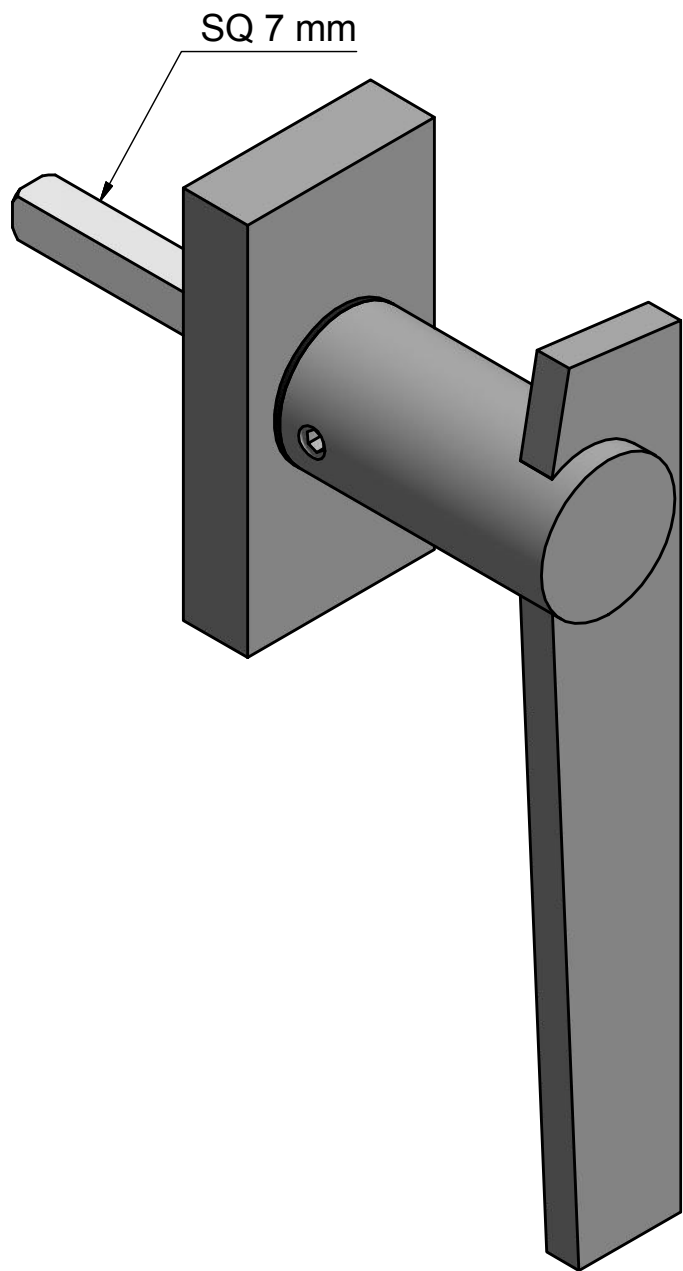

# TENSE BB101-DK

non-locking tilt and turn  
window handle  
stainless steel

FORMANI®		Part number:	
		Description: <b>TENSE BB101-DK</b>	
Doc no.: 3303D002 TENSE BB101-DK V01.dwg	Drawn by: Christian Brimbois	Creation date: 8-1-2016	Format: <b>A3</b>
FORMANI HOLLAND B.V. EUROPALAAN 12 6199 AB MAASTRICHT-AIRPORT NL T +31 (0)43 308 90 00 INFO@FORMANI.COM FORMANI.COM			