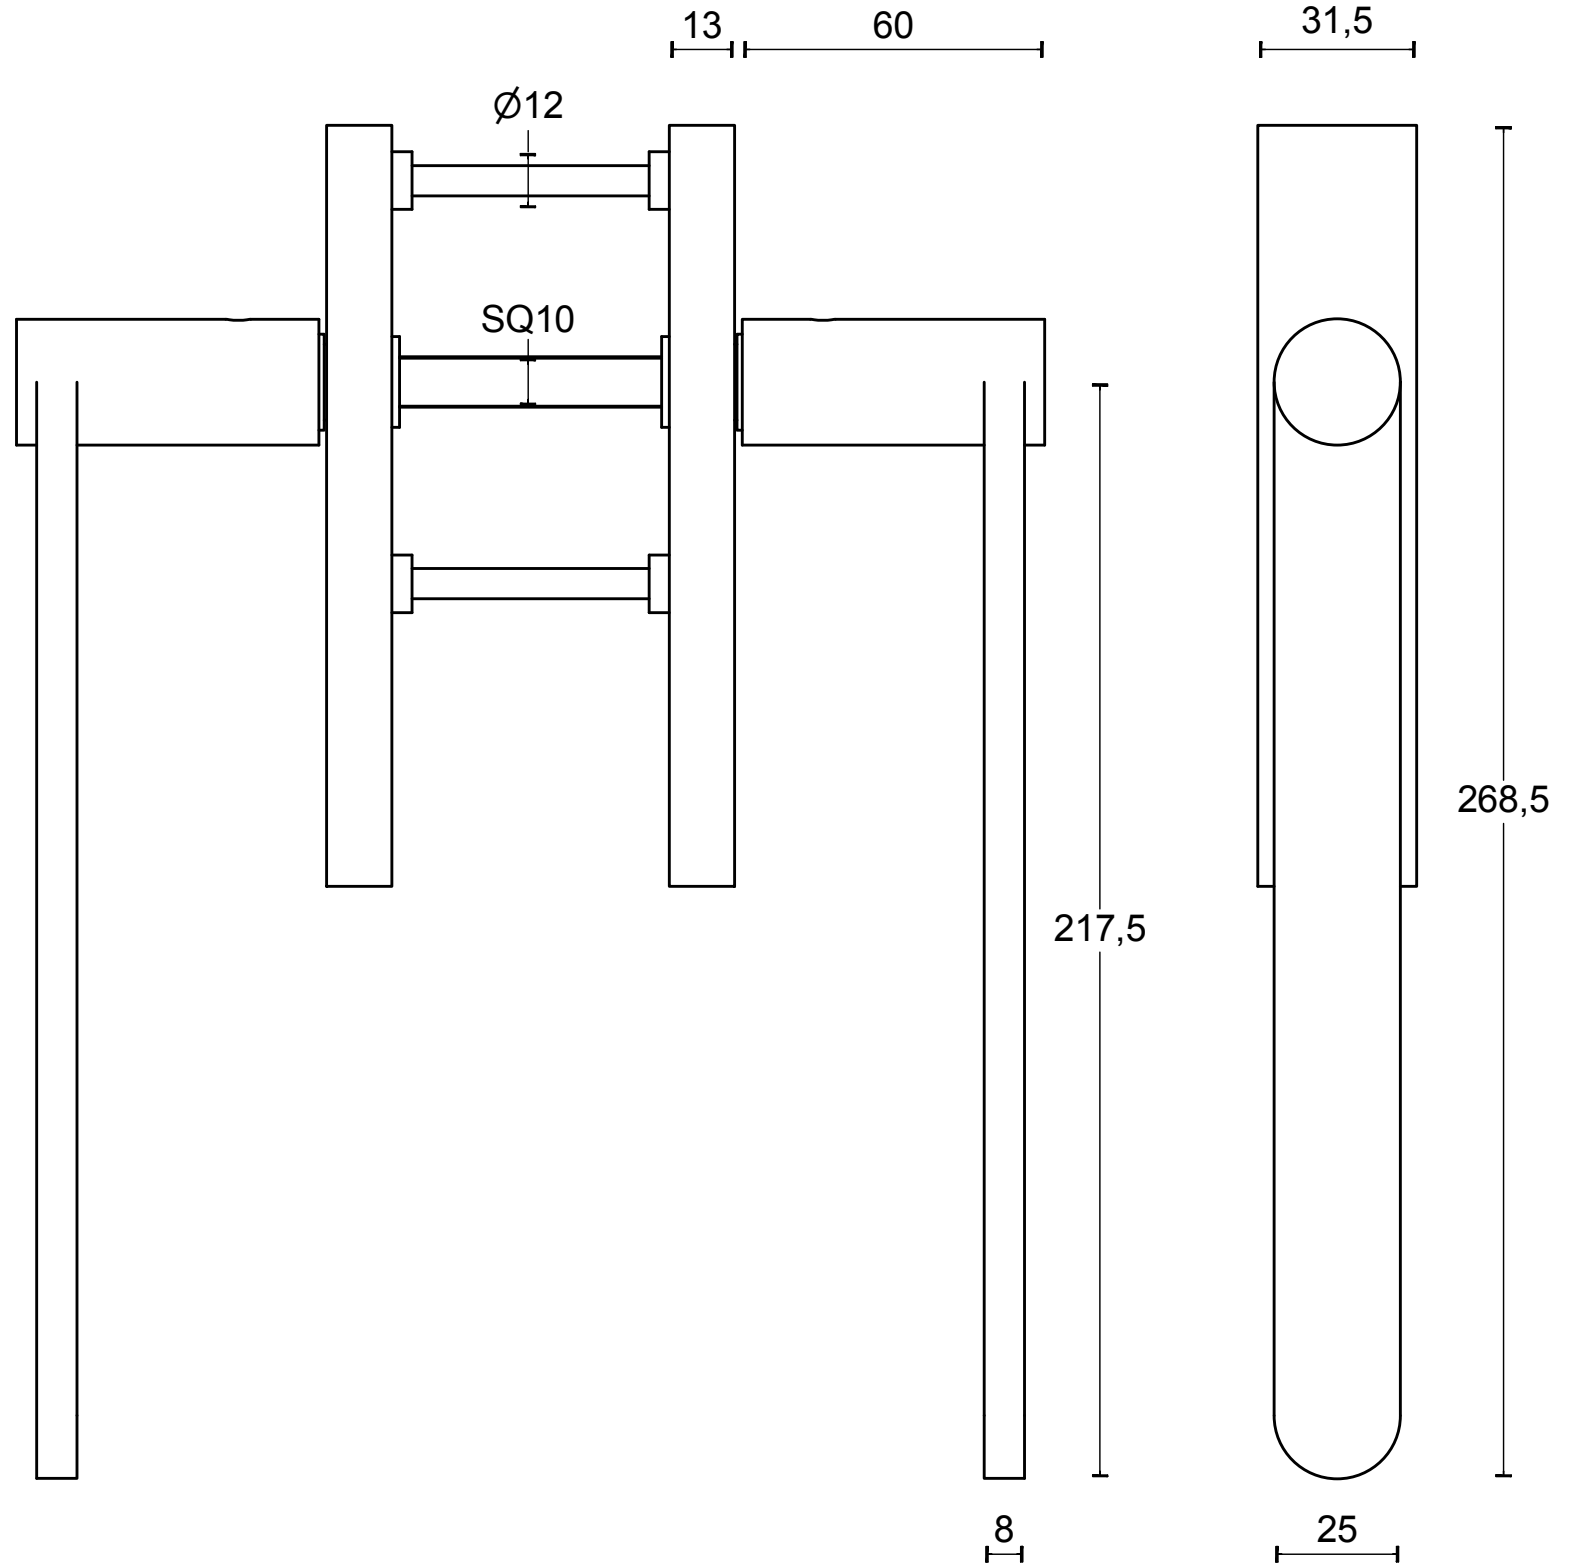

TENSE BB231PA

pair of solid lift-up
door handle
stainless steel

<h1>FORMANI®</h1>		Part number:	
		Description:	
Doc no.:	3301Z002 TENSE BB231PA V01.dwg	<h2>TENSE BB231PA</h2>	Format:
Drawn by:	Christian Brimbois		Creation date:
<small>FORMANI HOLLAND B.V. EUROPALAAN 12 6199 AB MAASTRICHT-AIRPORT NL T +31 (0)43 308 90 00 INFO@FORMANI.COM FORMANI.COM</small>			