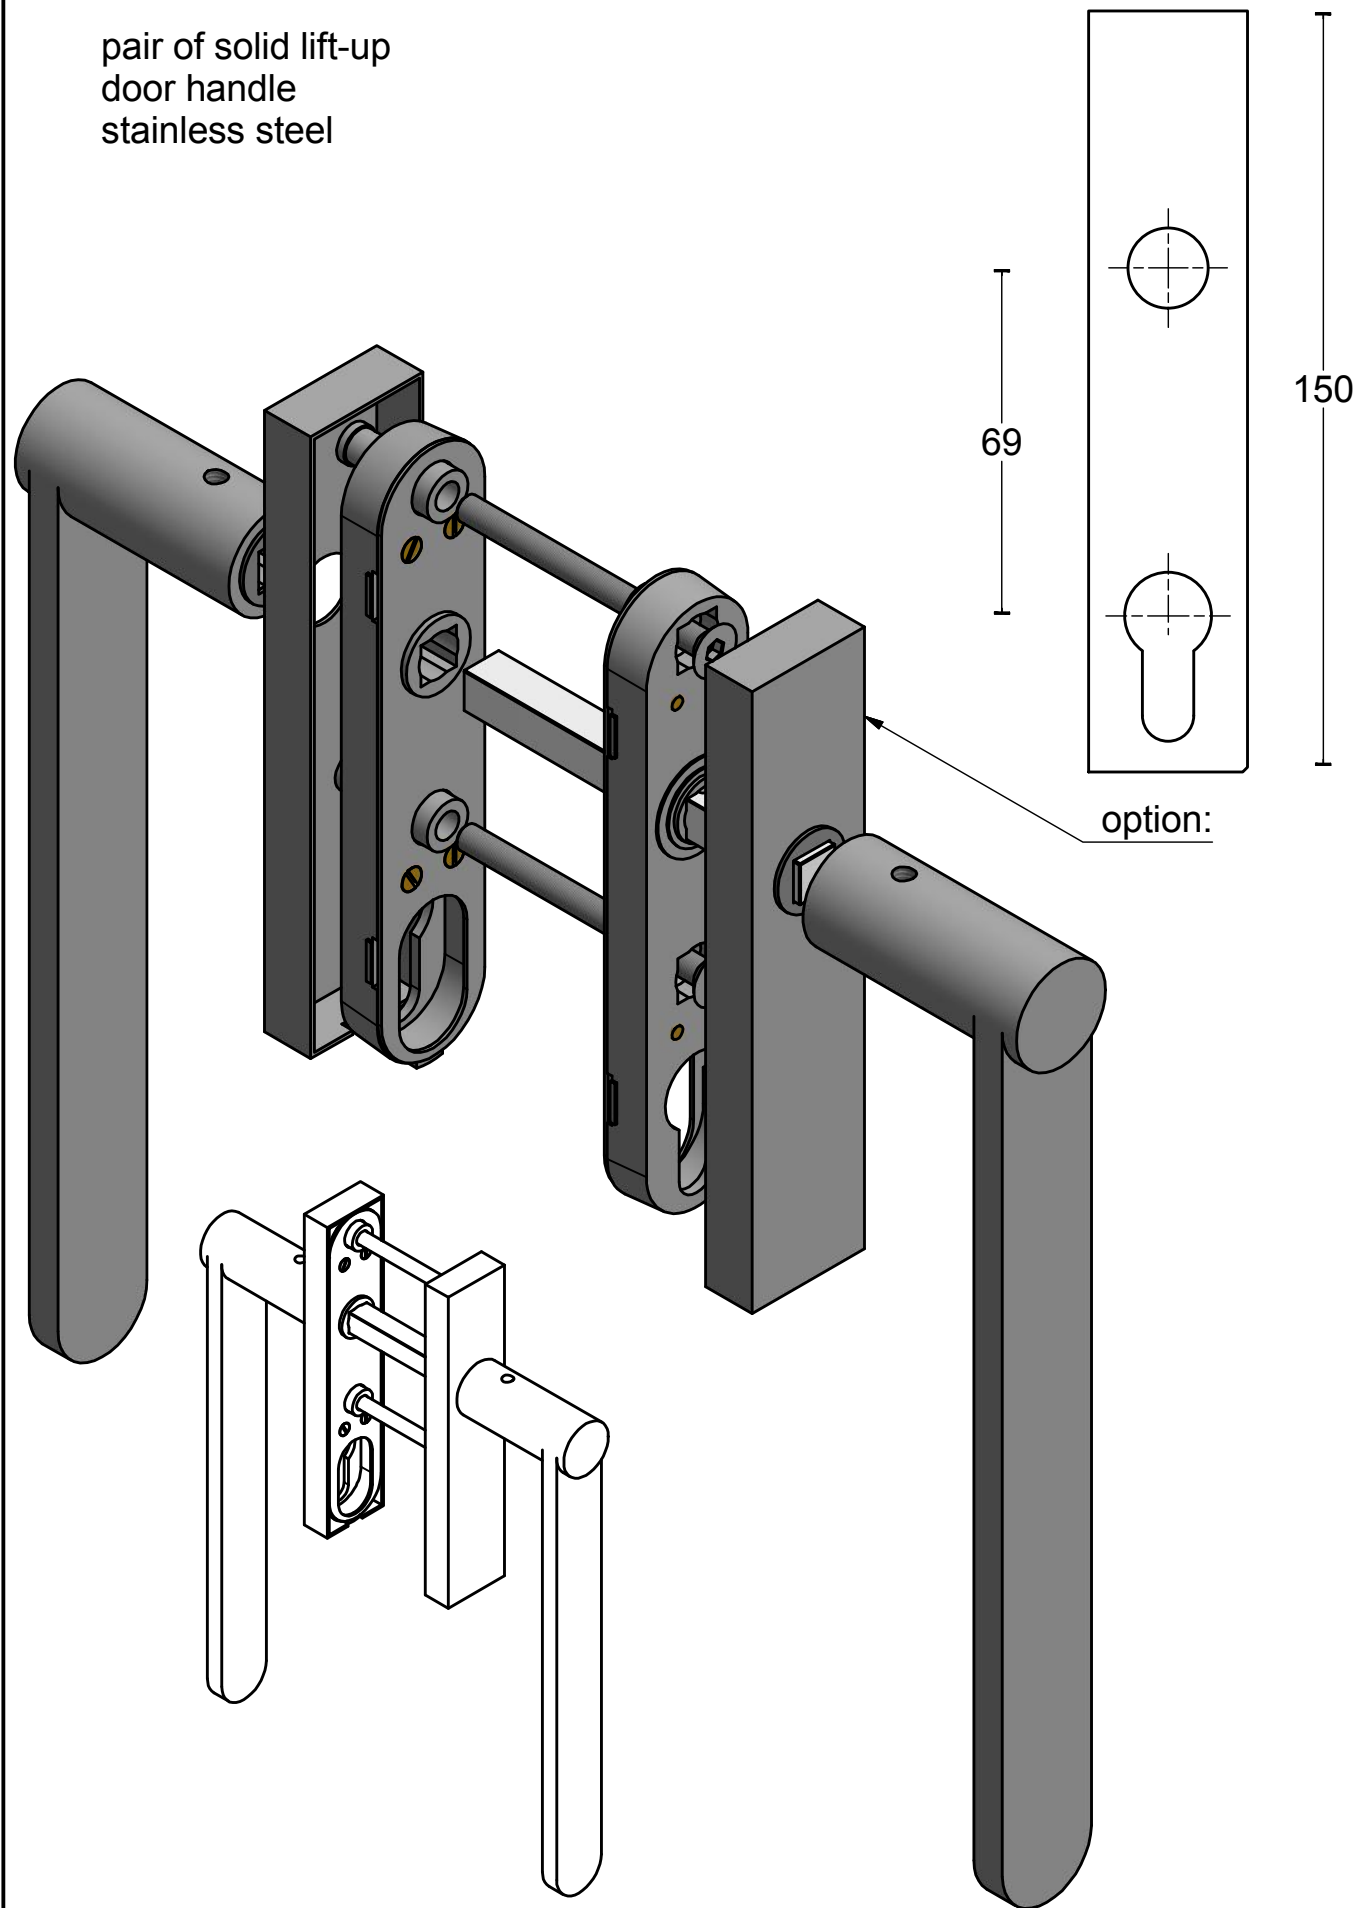

TENSE BB231PA

pair of solid lift-up
door handle
stainless steel

<h1>FORMANI®</h1>		Part number:	
		Description:	
Doc no.:	3301Z002 TENSE BB231PA V01.dwg	<h2>TENSE BB231PA</h2>	Format:
Drawn by:	Christian Brimbois		Creation date:
<small>FORMANI HOLLAND B.V. EUROPALAAN 12 6199 AB MAASTRICHT-AIRPORT NL T +31 (0)43 308 90 00 INFO@FORMANI.COM FORMANI.COM</small>			