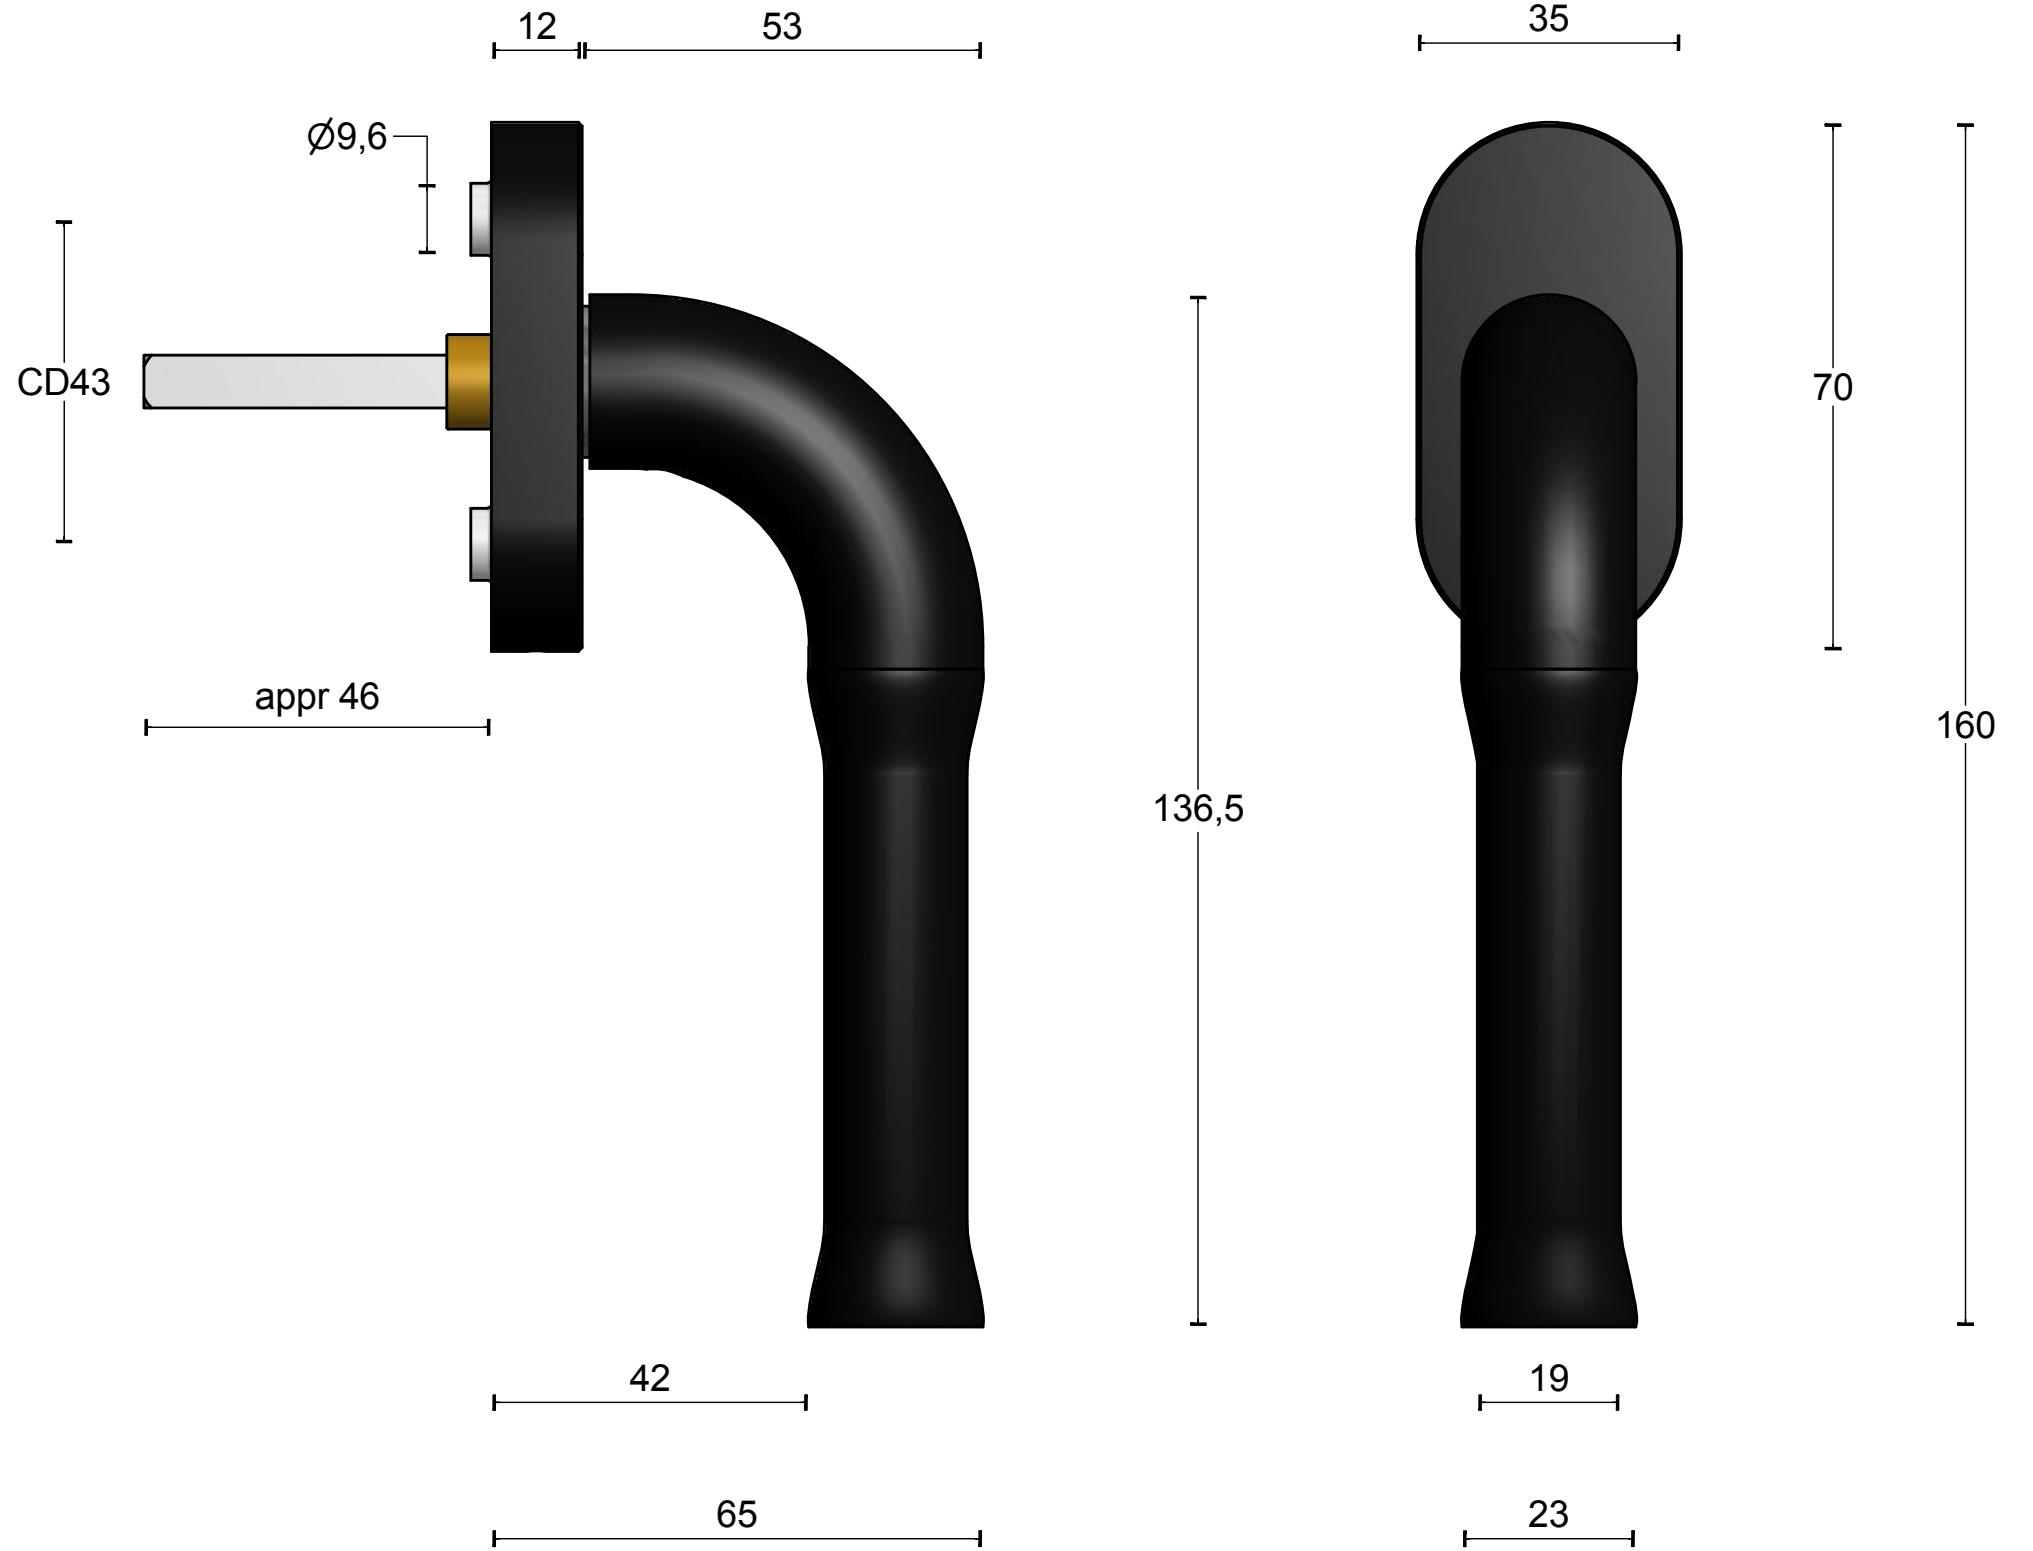

# EV100-DK-O NM

non-locking tilt and turn  
window handle  
stainless steel  
satin black

<h2>FORMANI®</h2>		Part number:	
		Description:	
Doc no.:	3103D001NMXX0 EV100-DK-O NM V02.dwg	<h1>EV100-DK-O NM</h1>	Format:
Drawn by:	Christian Brimbois		Creation date:
Formani Holland B.V. · Amerikalaan 55 · 6199 AE Maastricht Airport · tel: +31 (0)43 308 90 00 · www.formani.nl · info@formani.nl			