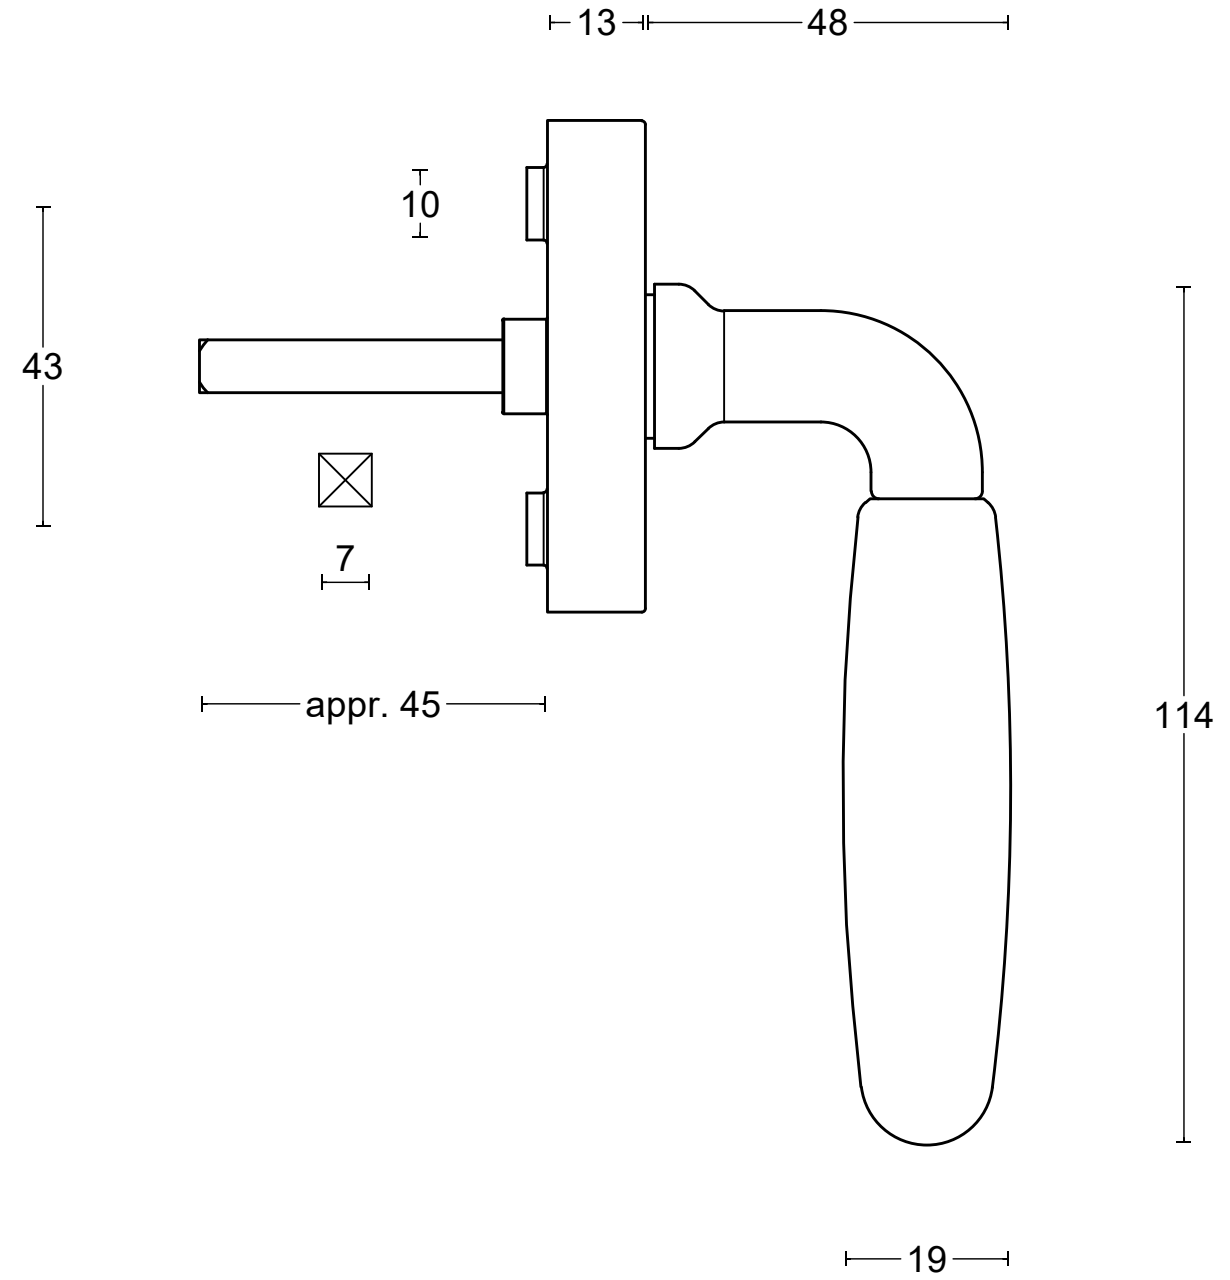

TIMELESS 1932-DK-O

non-locking tilt and turn
window handle

<p>FORMANI®</p> <p>FORMANI HOLLAND B.V. EUROPALAAN 12 6199 AB MAASTRICHT-AIRPORT NL T +31 (0)43 308 90 00 INFO@FORMANI.COM WWW.FORMANI.COM</p>	Type :	Version:
	TIMELESS 1932-DK-O	V01
	Description: non-locking tilt and turn window handle	Format A3
Formani filename: 0303D001_1932-DK-O R_V02.dwg		
Drawn by: Christian Brimbois		
Creation date: 23-2-2023		