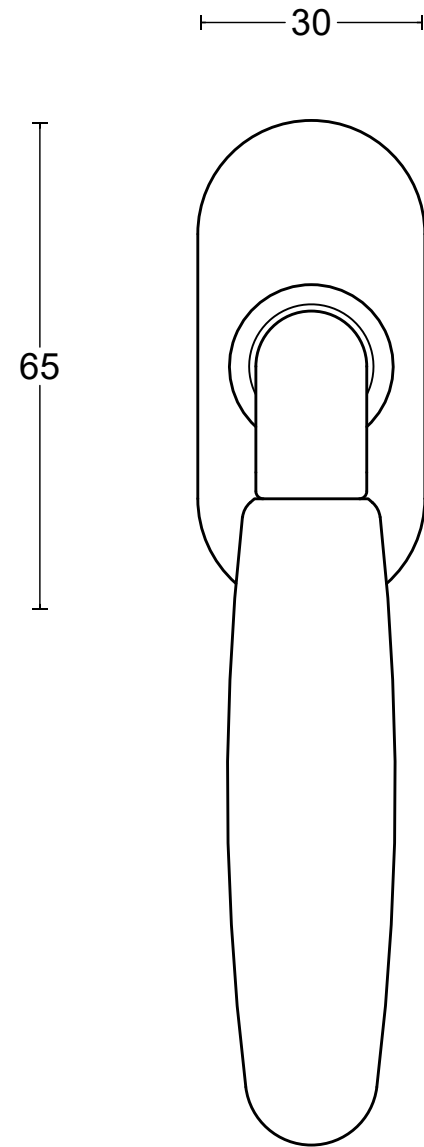

TIMELESS 1932-DK-O

non-locking tilt and turn
window handle

<p>FORMANI®</p> <p>FORMANI HOLLAND B.V. EUROPALAAN 12 6199 AB MAASTRICHT-AIRPORT NL T +31 (0)43 308 90 00 INFO@FORMANI.COM WWW.FORMANI.COM</p>	Type :	Version:
	TIMELESS 1932-DK-O	V01
	Description: non-locking tilt and turn window handle	Format A3
Formani filename: 0303D001_1932-DK-O R_V02.dwg		
Drawn by: Christian Brimbois		
Creation date: 23-2-2023		