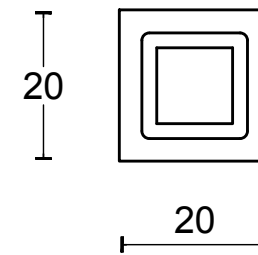

# JB20M

solid cabinet knob  
stainless steel

FORMANI®		Part number:	
		Description:	
Doc no.: 3504P001 JB20M V01.dwg	JB20M		Format:
Drawn by: Christian Brimbois   Creation date: 27-9-2016			A3
FORMANI HOLLAND B.V. EUROPALAAN 12 6199 AB MAASTRICHT-AIRPORT NL T +31 (0)43 308 90 00 INFO@FORMANI.COM FORMANI.COM			