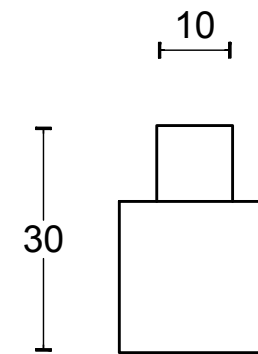

# JB20M

solid cabinet knob  
stainless steel

FORMANI®		Part number:	
		Description:	
Doc no.: 3504P001 JB20M V01.dwg	JB20M		Format:
Drawn by: Christian Brimbois   Creation date: 27-9-2016			A3
FORMANI HOLLAND B.V. EUROPALAAN 12 6199 AB MAASTRICHT-AIRPORT NL T +31 (0)43 308 90 00 INFO@FORMANI.COM FORMANI.COM			