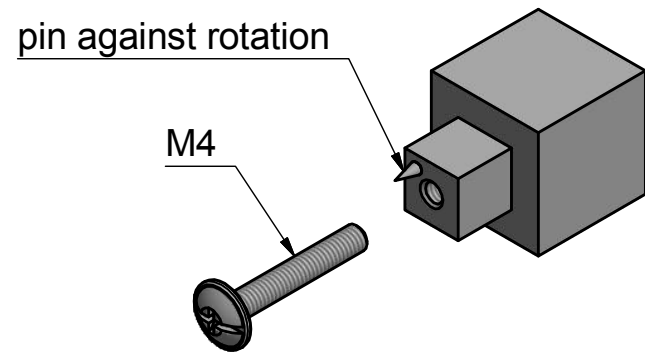

# JB20M

solid cabinet knob  
stainless steel

FORMANI®		Part number:	
		Description:	
Doc no.: 3504P001 JB20M V01.dwg	JB20M		Format:
Drawn by: Christian Brimbois   Creation date: 27-9-2016			A3
FORMANI HOLLAND B.V. EUROPALAAN 12 6199 AB MAASTRICHT-AIRPORT NL T +31 (0)43 308 90 00 INFO@FORMANI.COM FORMANI.COM			