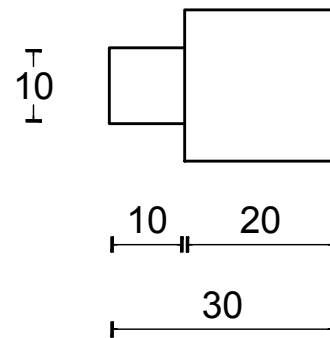

# JB20M

solid cabinet knob  
stainless steel

FORMANI®		Part number:	
		Description:	
Doc no.: 3504P001 JB20M V01.dwg	JB20M		Format:
Drawn by: Christian Brimbois   Creation date: 27-9-2016			A3
FORMANI HOLLAND B.V. EUROPALAAN 12 6199 AB MAASTRICHT-AIRPORT NL T +31 (0)43 308 90 00 INFO@FORMANI.COM FORMANI.COM			