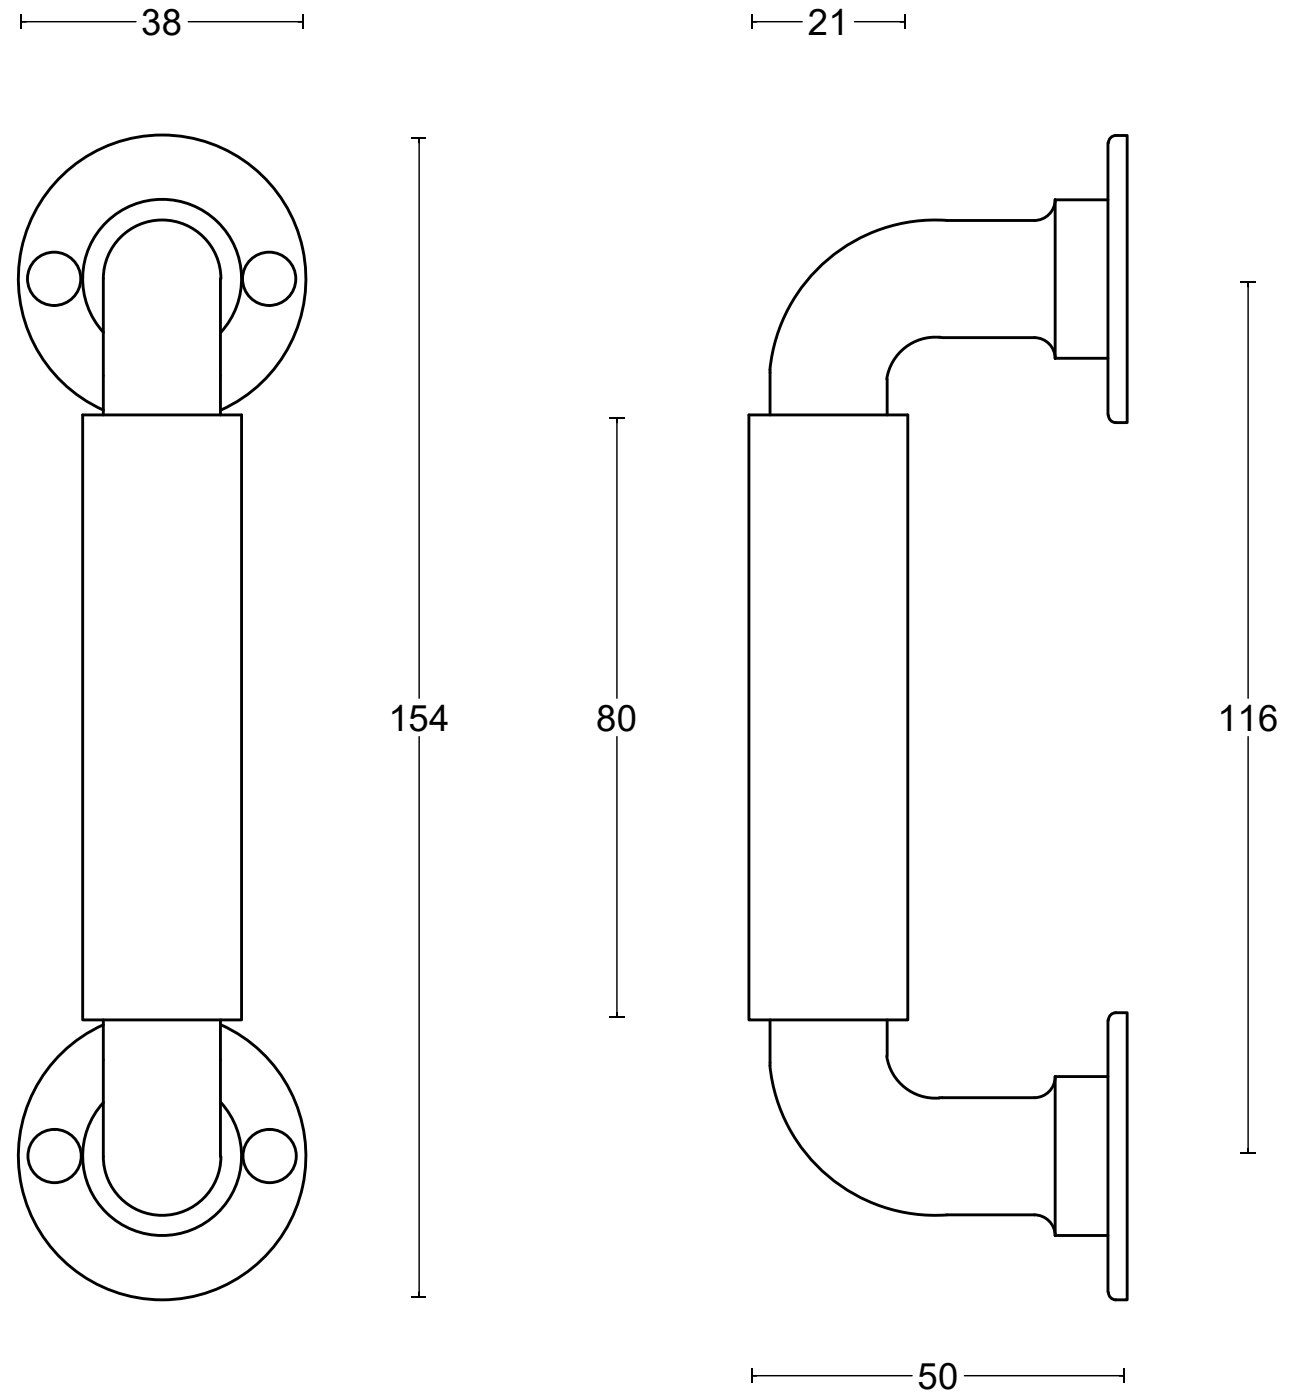

# TIMELESS MG1923B

solid pull handle  
for timber doors

<b>FORMANI®</b> FORMANI HOLLAND B.V. EUROPALAAN 12 6199 AB MAASTRICHT-AIRPORT NL T +31 (0)43 308 90 00 INFO@FORMANI.COM WWW.FORMANI.COM	Type : <b>TIMELESS MG1923B</b>	Version:
	Description: <b>solid pull handle for timber doors</b>	Format <b>A3</b>
	Formani filename: 0301G011_MG1923B_V02.dwg	
Drawn by: Christian Brimbois		
Creation date: 10-11-2022		