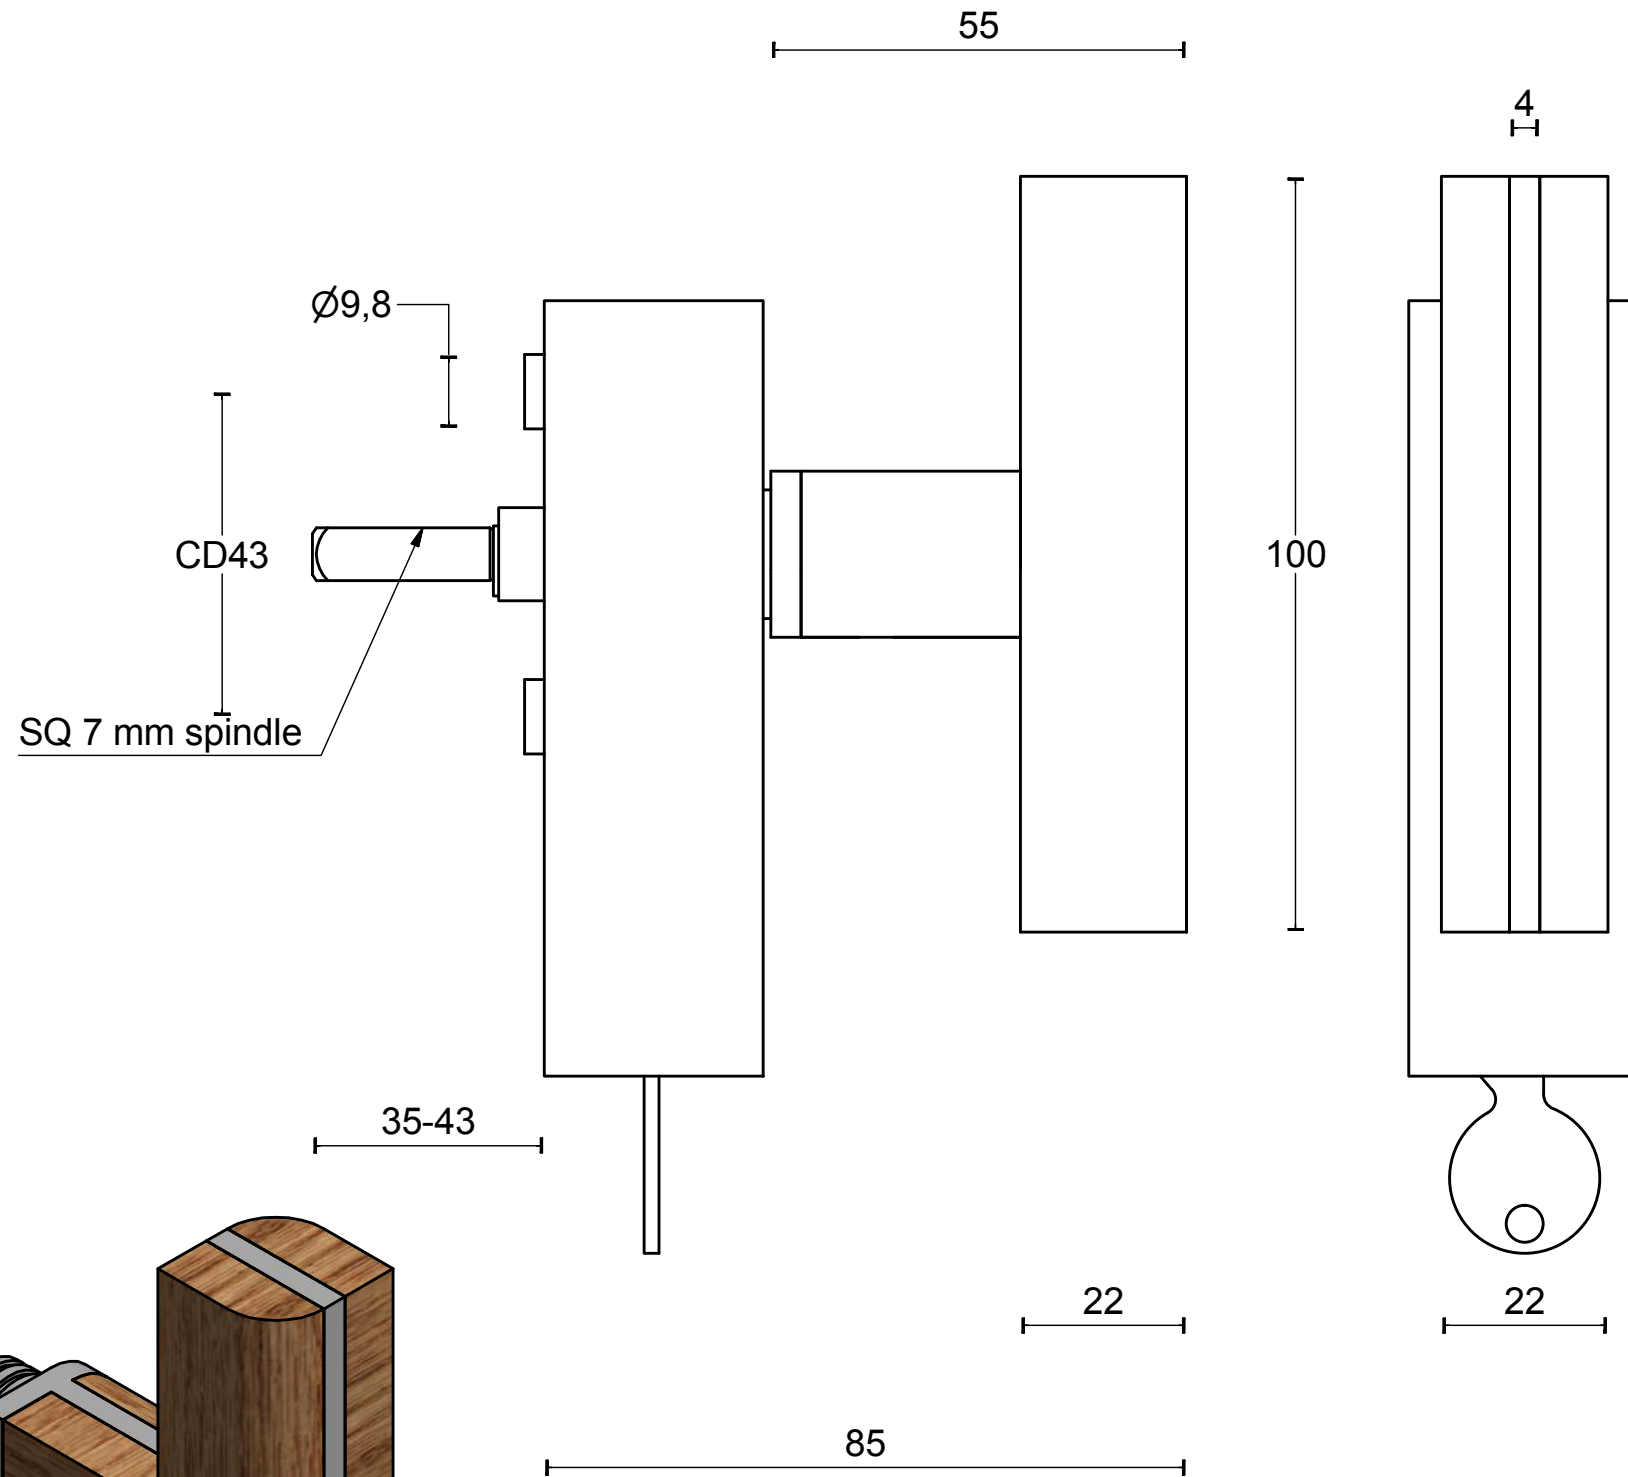

PBT22-DKLOCK

locking tilt and
turn window handle

FORMANI [®]		Part number:	
		Description:	
Doc no.:	2703D024 PBT22DKLOCK V01.dwg	PBT22-DKLOCK	Format:
Drawn by:	Christian		Creation date:
Formani Holland B.V. · Amerikalaan 55 · 6199 AE Maastricht Airport · tel: +31 (0)43 308 90 00 · www.formani.nl · info@formani.nl			