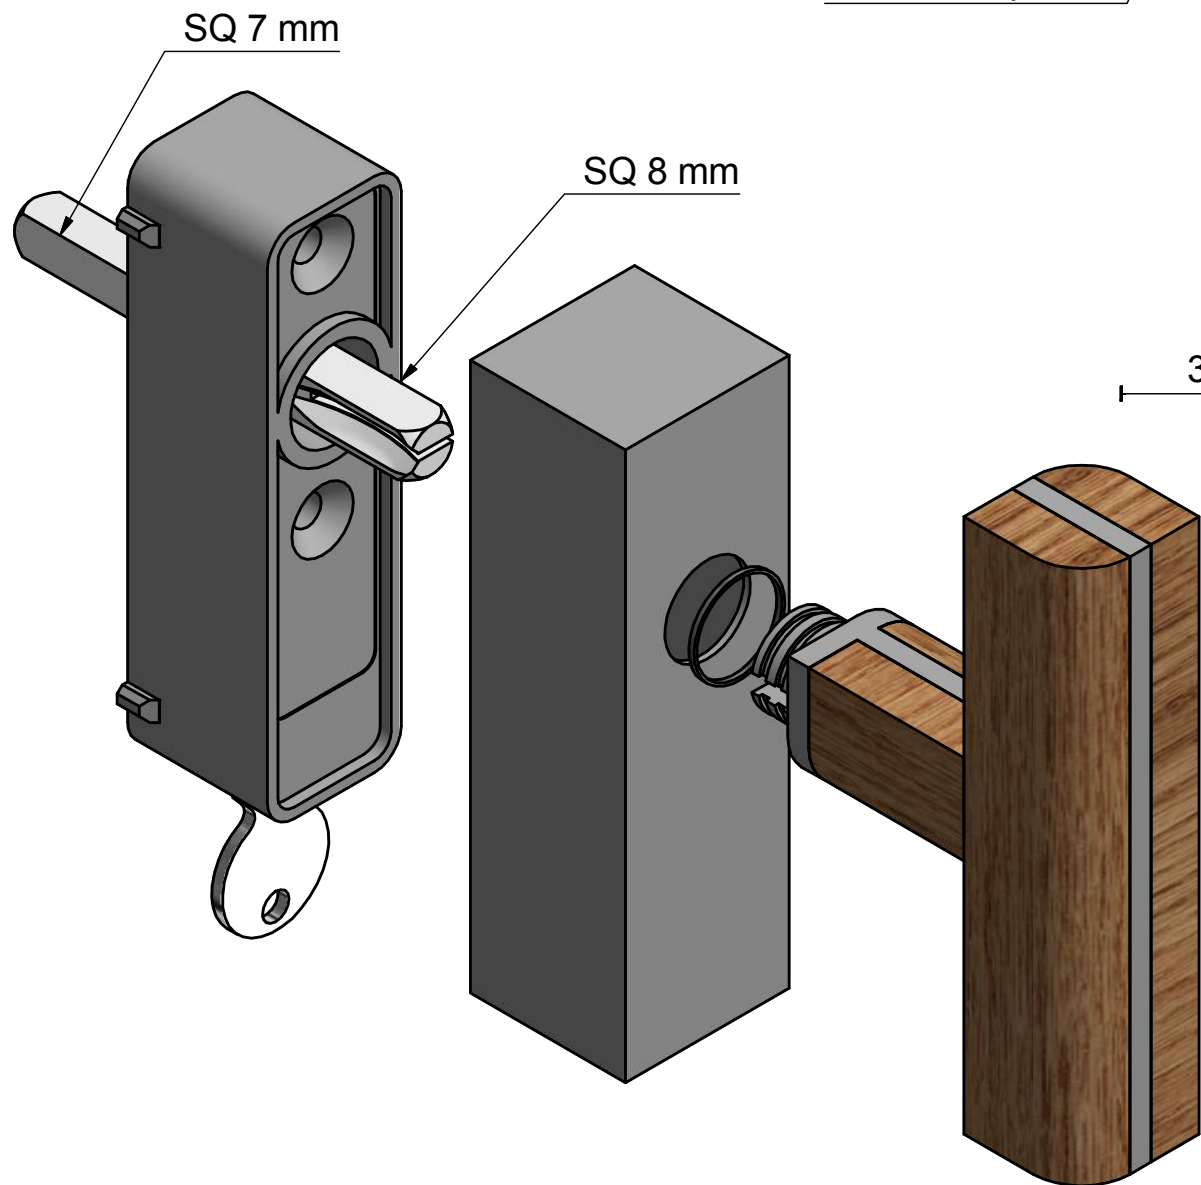

PBT22-DKLOCK

locking tilt and
turn window handle

FORMANI [®]		Part number:	
		Description:	
Doc no.:	2703D024 PBT22DKLOCK V01.dwg	PBT22-DKLOCK	Format:
Drawn by:	Christian		Creation date:
Formani Holland B.V. · Amerikalaan 55 · 6199 AE Maastricht Airport · tel: +31 (0)43 308 90 00 · www.formani.nl · info@formani.nl			