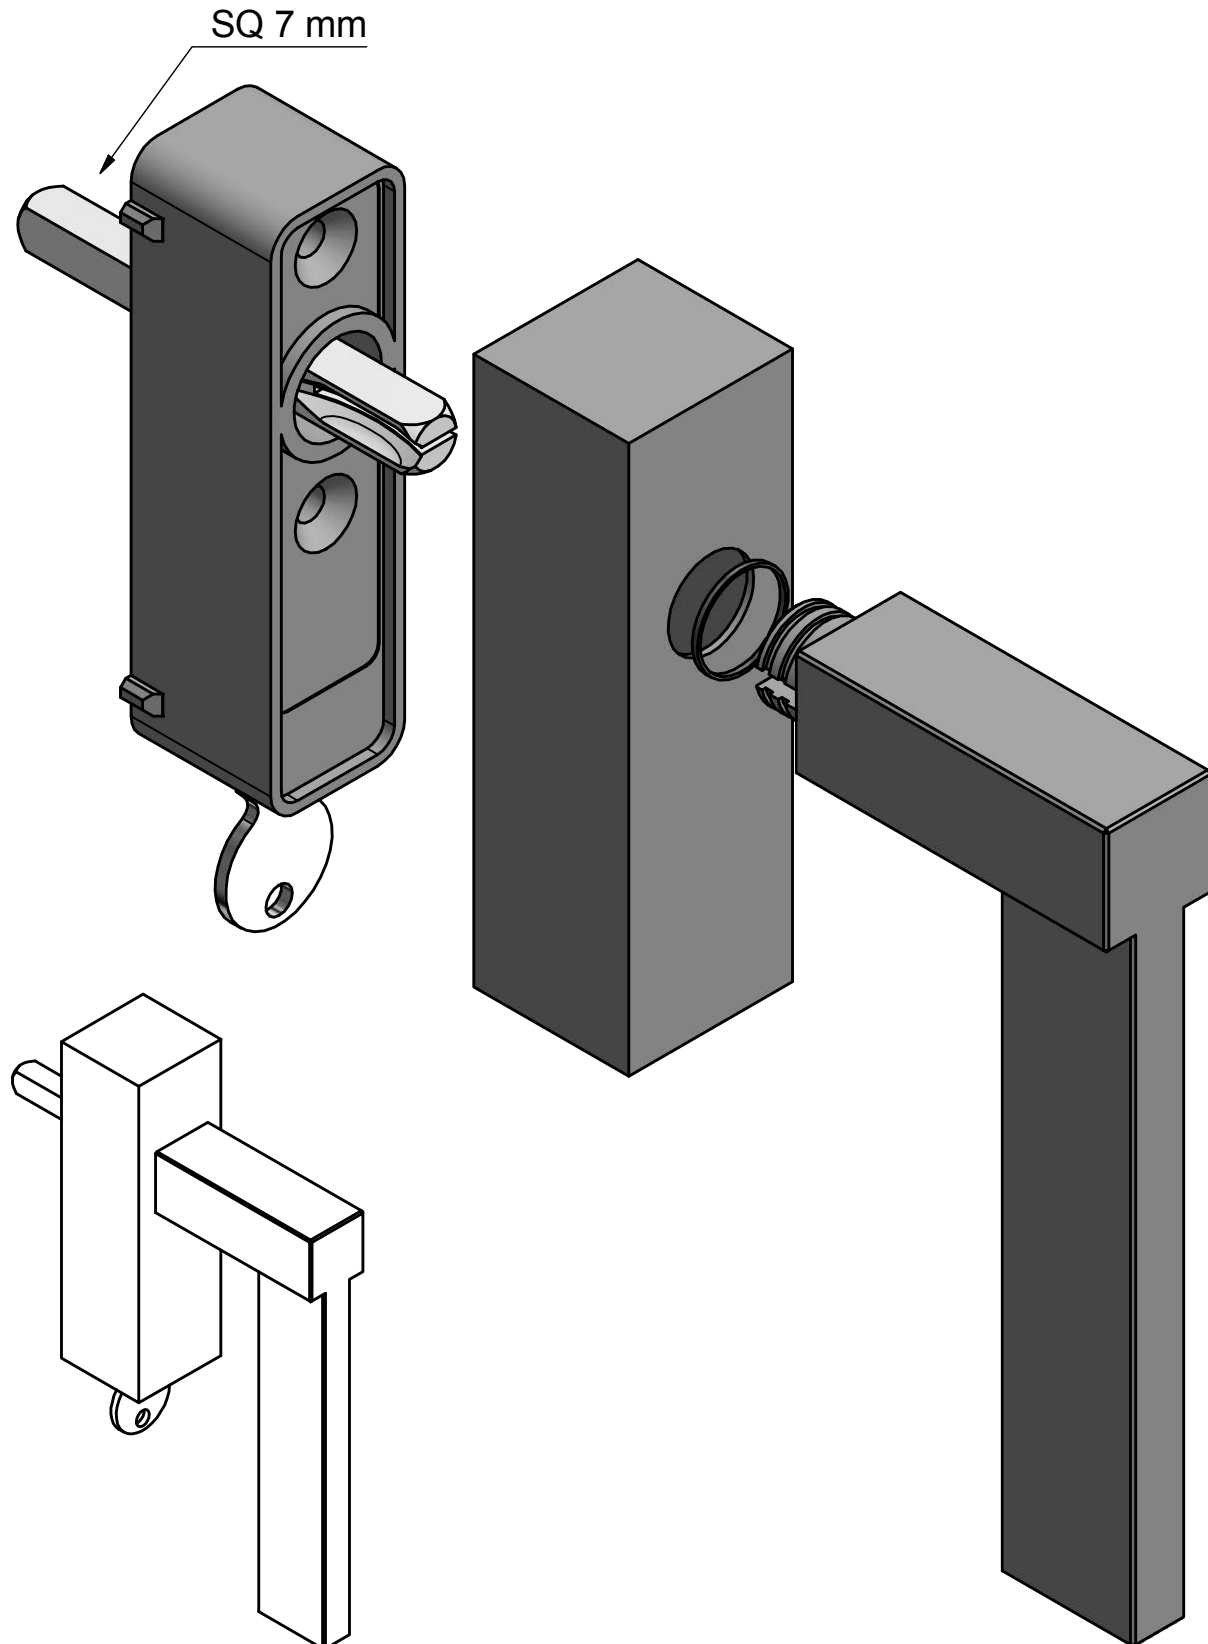

LSQV-DKLOCK

locking tilt and turn
window handle
stainless steel

<h2>FORMANI®</h2>		Part number:	
		Description:	
Doc no.:	1503D044 LSQV-DKLOCK V01.dwg	<h1>LSQV-DKLOCK</h1>	Format:
Drawn by:	Christian Brimbois		Creation date:
FORMANI HOLLAND B.V. EUROPALAAN 12 6199 AB MAASTRICHT-AIRPORT NL T +31 (0)43 308 90 00 INFO@FORMANI.COM FORMANI.COM		<h1>A3</h1>	