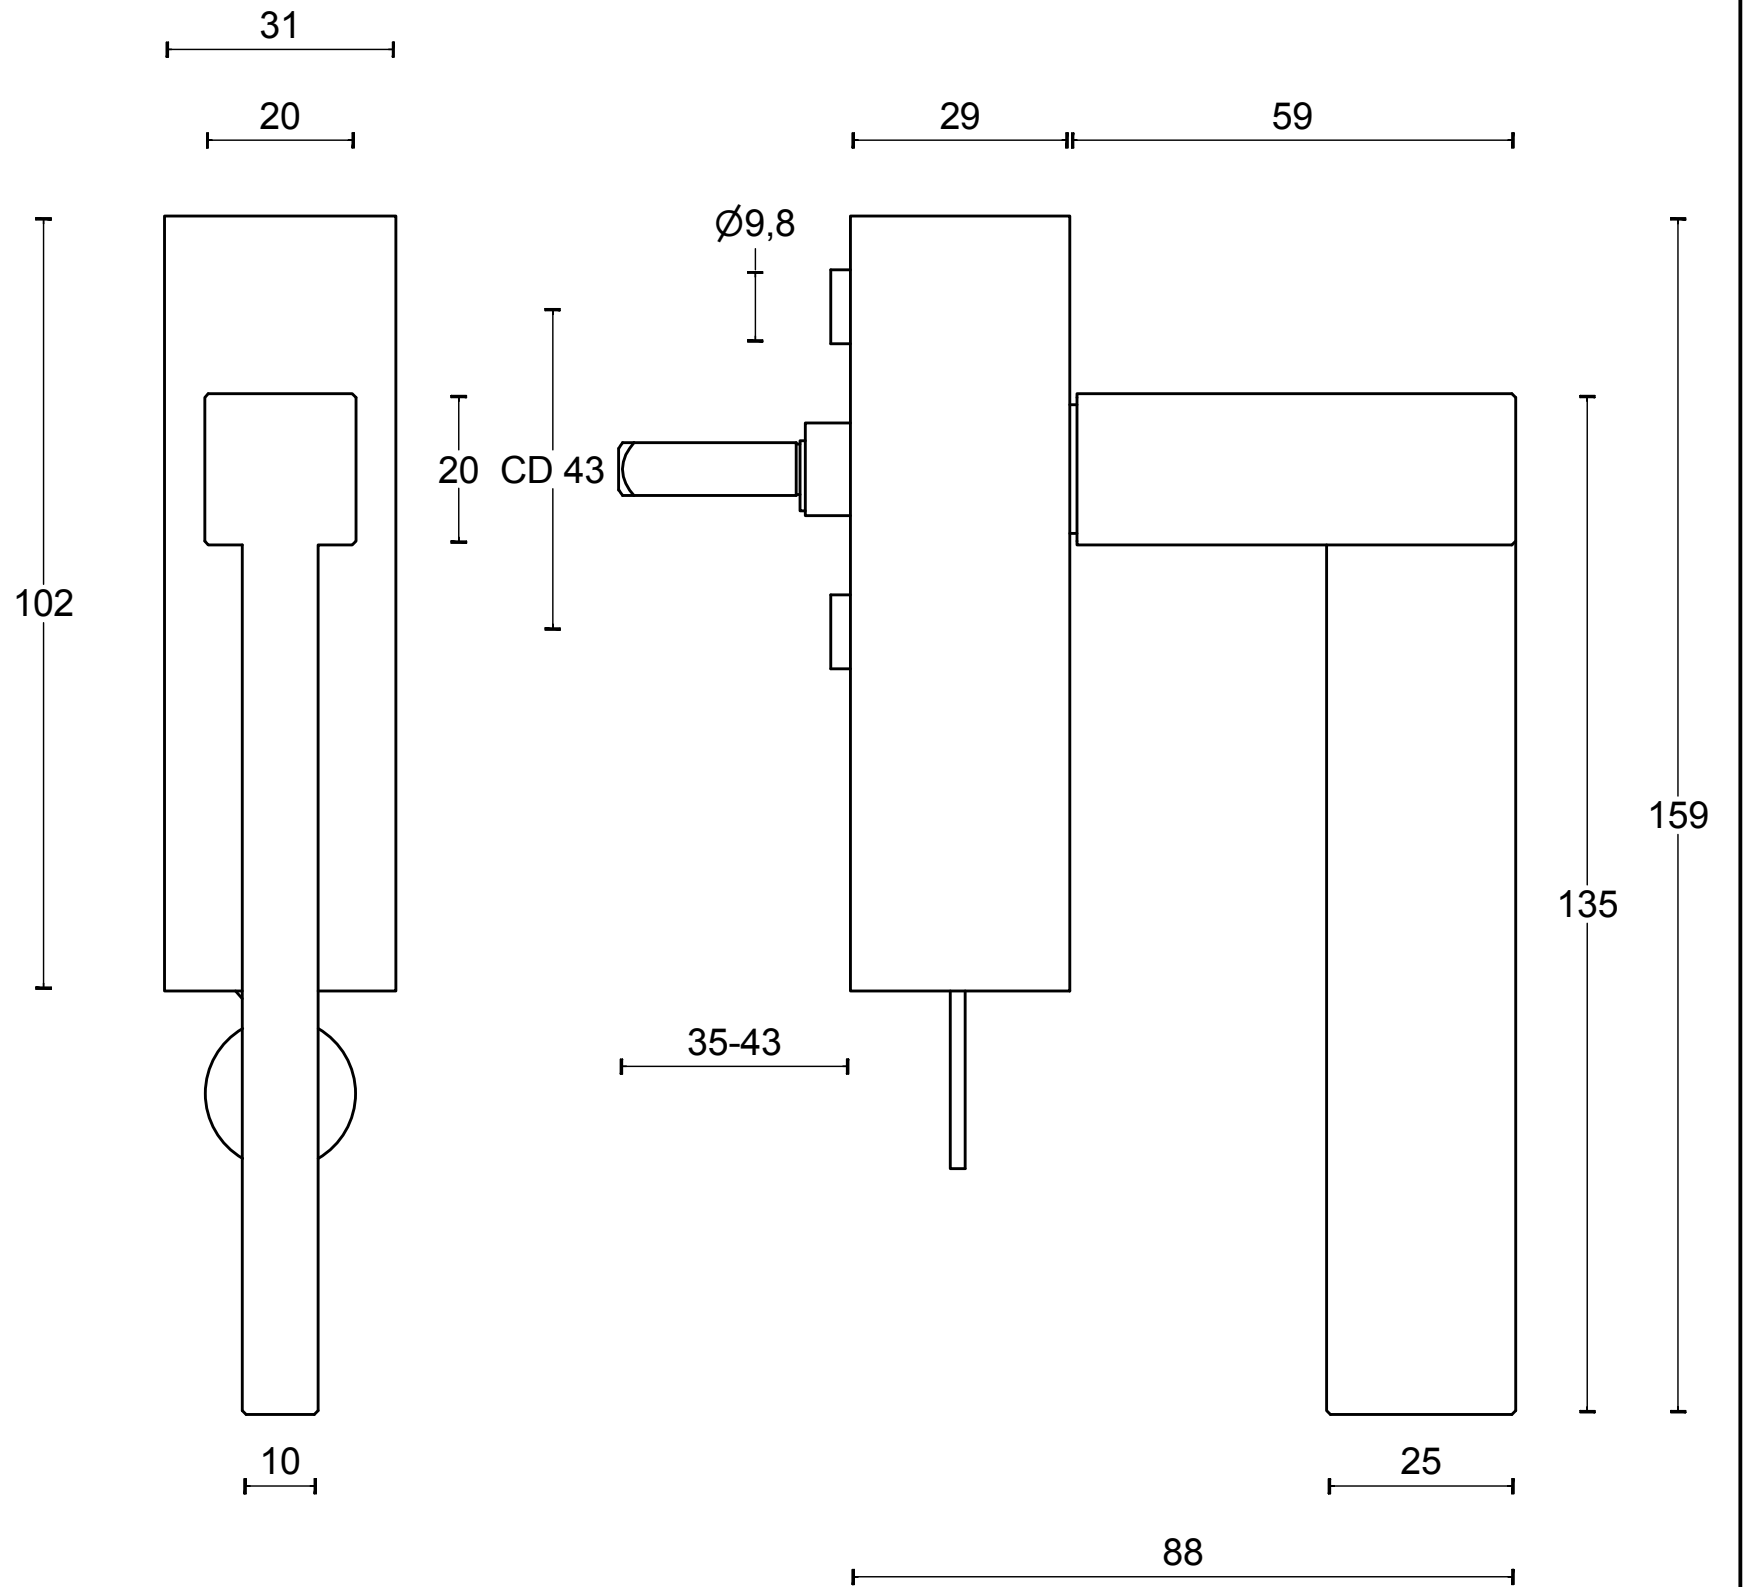

LSQV-DKLOCK

locking tilt and turn
window handle
stainless steel

<h2>FORMANI®</h2>		Part number:	
		Description:	
Doc no.:	1503D044 LSQV-DKLOCK V01.dwg	<h1>LSQV-DKLOCK</h1>	Format:
Drawn by:	Christian Brimbois		Creation date:
FORMANI HOLLAND B.V. EUROPALAAN 12 6199 AB MAASTRICHT-AIRPORT NL T +31 (0)43 308 90 00 INFO@FORMANI.COM FORMANI.COM		<h1>A3</h1>	